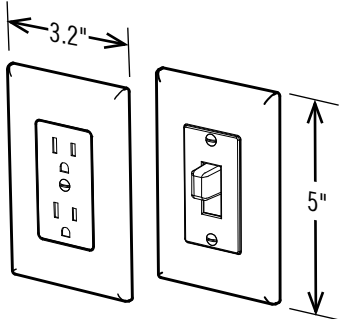

rēvive™ *them all!*

1-Gang

CATALOG #	DESCRIPTION	COLOR	PKG. TYPE	CARTON QTY.	UPC	1 2 of 5
MASQUE® REVIVE™ DEVICE COVER-UP WALL PLATES						
2600W	1-Gang Duplex Cover-Up Wall Plate	White	Poly Bag	10	050169504253	50050169504258
2602W	2-Gang Duplex Cover-Up Wall Plate	White	Poly Bag	5	050169504291	50050169504296
2670W	1-Gang Toggle Cover-Up Wall Plate	White	Poly Bag	10	050169504260	50050169504265
2672W	2-Gang Toggle Cover-Up Wall Plate	White	Poly Bag	8	050169504277	50050169504272
2673W	3-Gang Toggle Cover-Up Wall Plate	White	Poly Bag	5	050169504284	50050169504289
2772W	Duplex/Toggle Cover-Up Wall Plate	White	Poly Bag	5	050169504314	50050169504319

COMMERCIAL CONSTRUCTION
A Division of Hubbell Incorporated (Delaware)

TAYMAC
2520 E. University Dr.
Tempe, AZ 85281
800-526-5416
www.hubbell.com/taymac/en