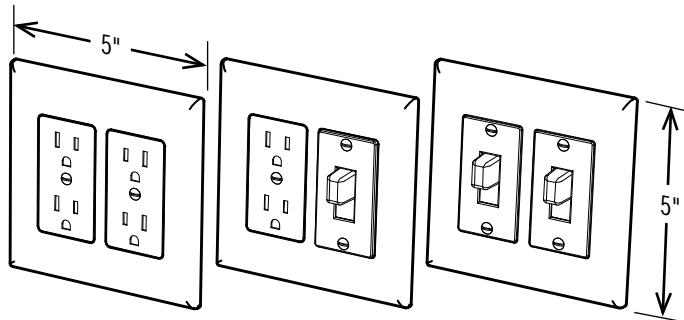

2-Gang

3-Gang

CATALOG #	DESCRIPTION	COLOR	PKG. TYPE	CARTON QTY.	UPC	1 2 of 5
MASQUE® REVIVE™ DEVICE COVER-UP WALL PLATES						
2600W	1-Gang Duplex Cover-Up Wall Plate	White	Poly Bag	10	050169504253	50050169504258
2602W	2-Gang Duplex Cover-Up Wall Plate	White	Poly Bag	5	050169504291	50050169504296
2670W	1-Gang Toggle Cover-Up Wall Plate	White	Poly Bag	10	050169504260	50050169504265
2672W	2-Gang Toggle Cover-Up Wall Plate	White	Poly Bag	8	050169504277	50050169504272
2673W	3-Gang Toggle Cover-Up Wall Plate	White	Poly Bag	5	050169504284	50050169504289
2772W	Duplex/Toggle Cover-Up Wall Plate	White	Poly Bag	5	050169504314	50050169504319