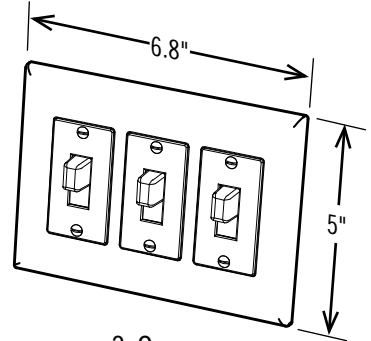

2-Gang

3-Gang

CATALOG #	DESCRIPTION	COLOR	PKG. TYPE	CARTON QTY.	UPC	1 2 of 5
MASQUE® REVIVE™ DEVICE COVER-UP WALL PLATES						
2600W	1-Gang Duplex Cover-Up Wall Plate	White	Poly Bag	10	050169504253	50050169504258
2602W	2-Gang Duplex Cover-Up Wall Plate	White	Poly Bag	5	050169504291	50050169504296
2670W	1-Gang Toggle Cover-Up Wall Plate	White	Poly Bag	10	050169504260	50050169504265
2672W	2-Gang Toggle Cover-Up Wall Plate	White	Poly Bag	8	050169504277	50050169504272
2673W	3-Gang Toggle Cover-Up Wall Plate	White	Poly Bag	5	050169504284	50050169504289
2772W	Duplex/Toggle Cover-Up Wall Plate	White	Poly Bag	5	050169504314	50050169504319