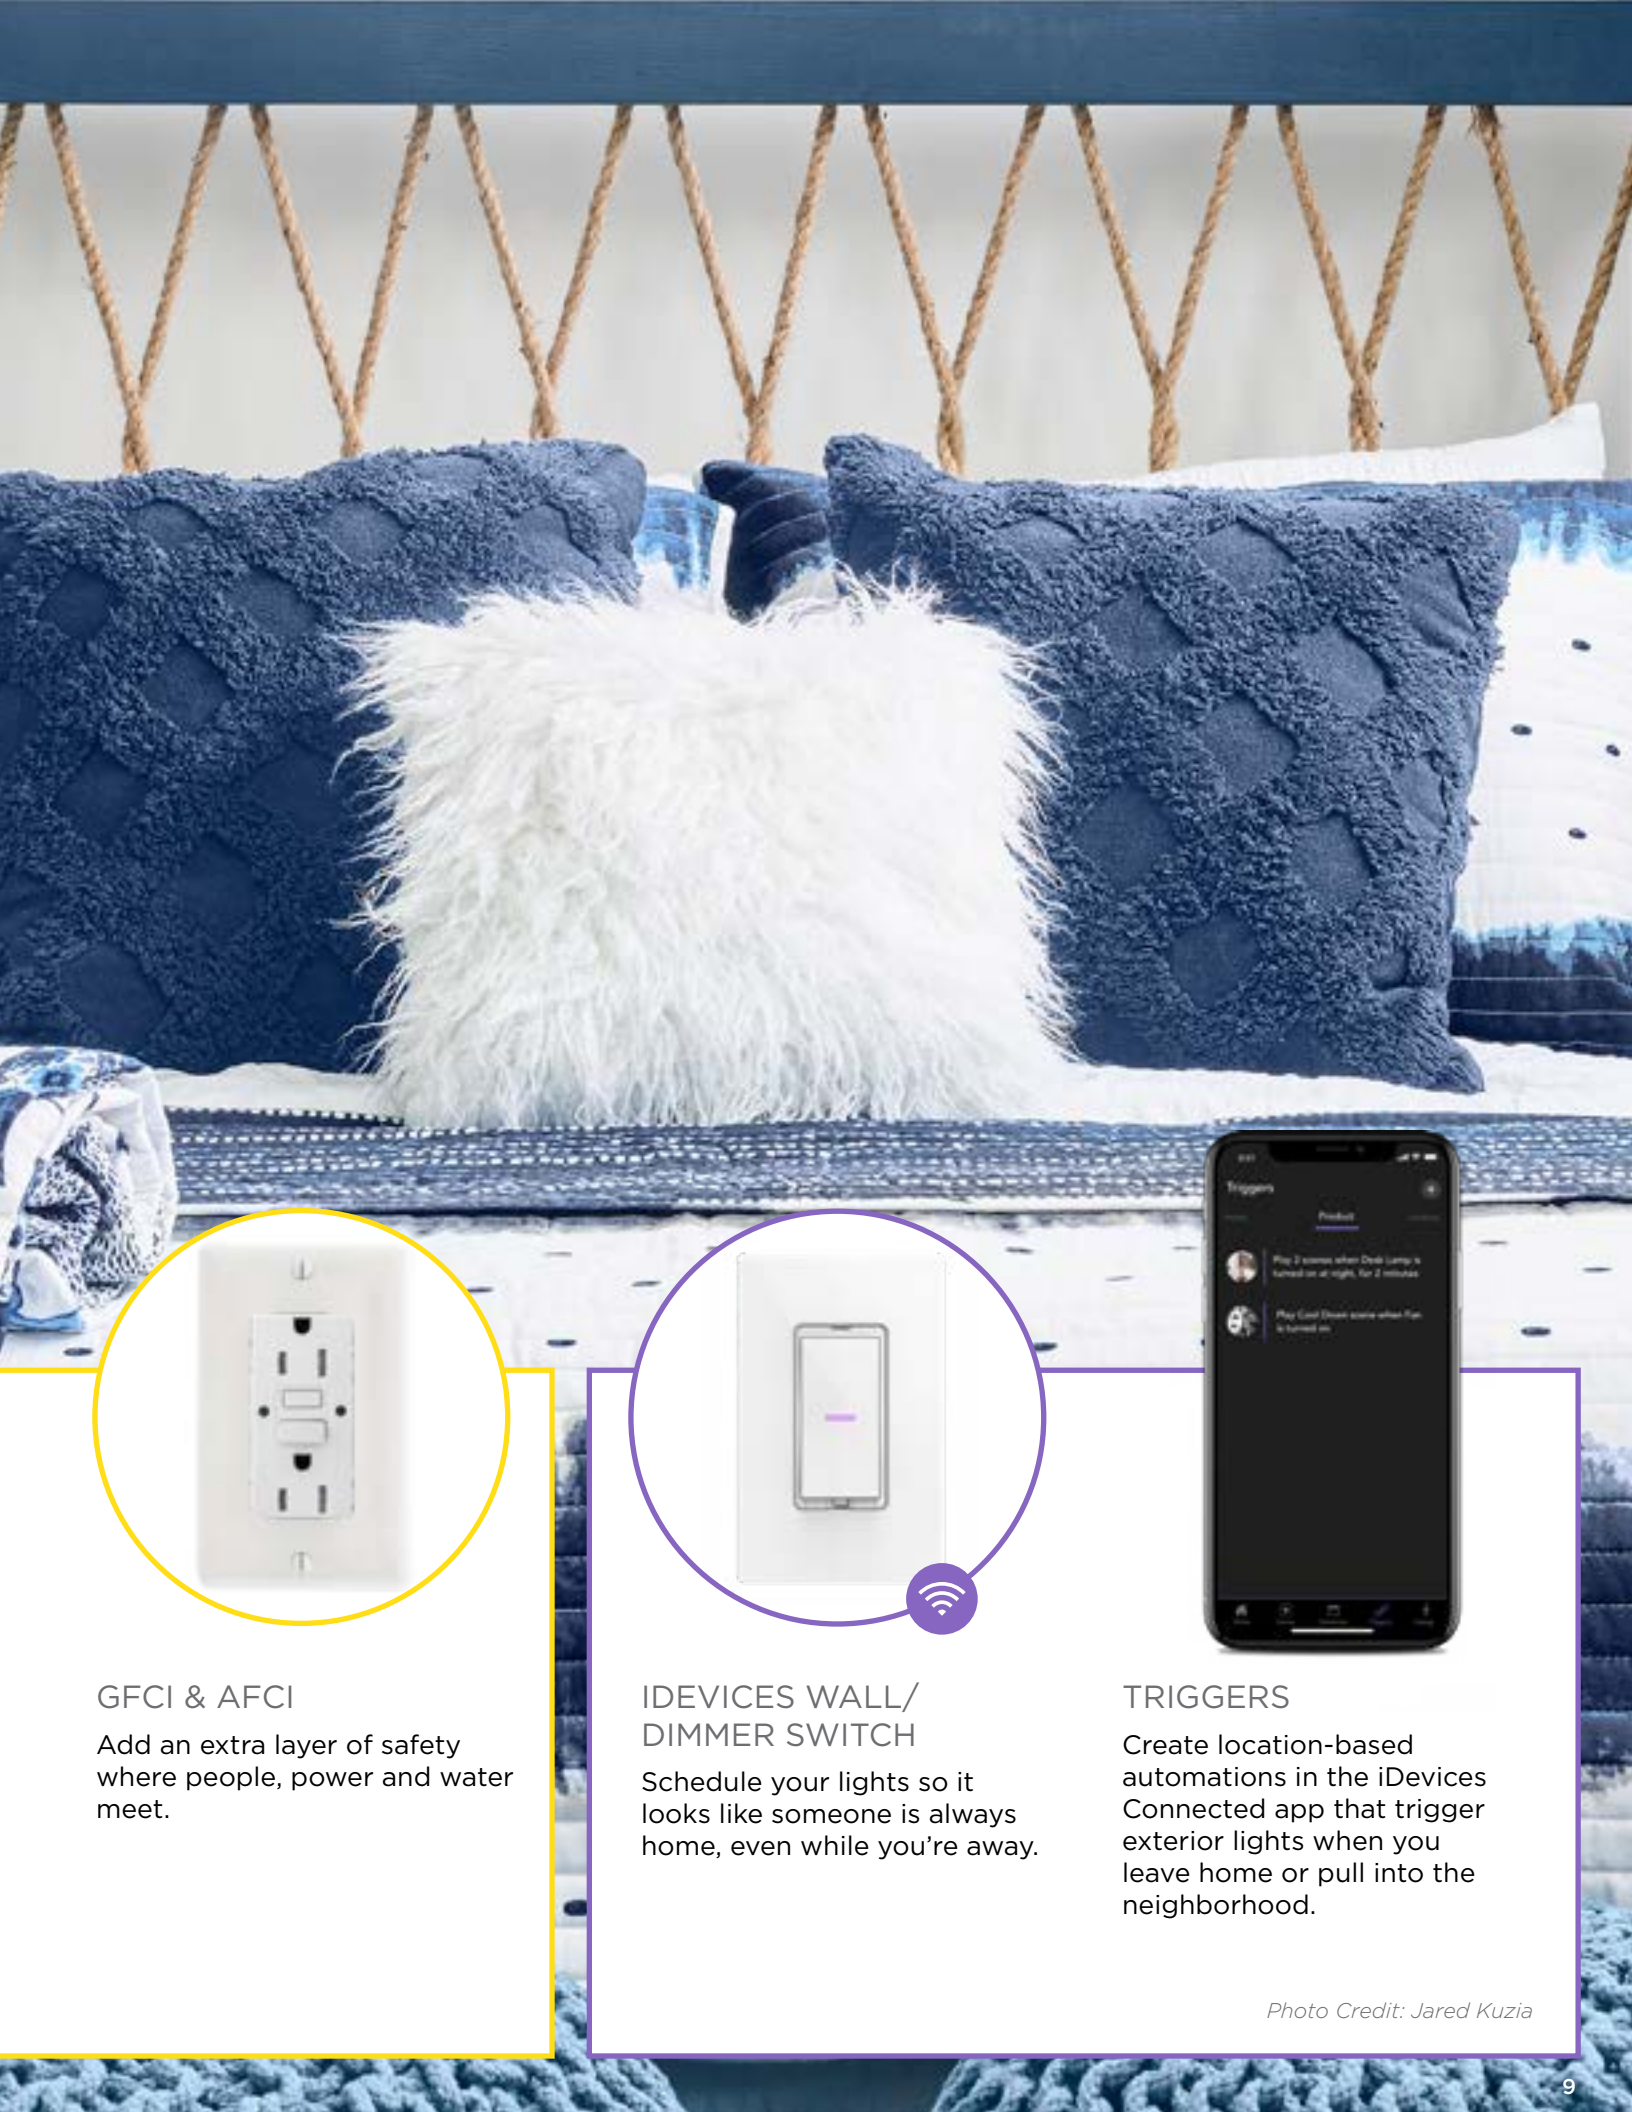

GFCI & AFCI

Add an extra layer of safety where people, power and water meet.