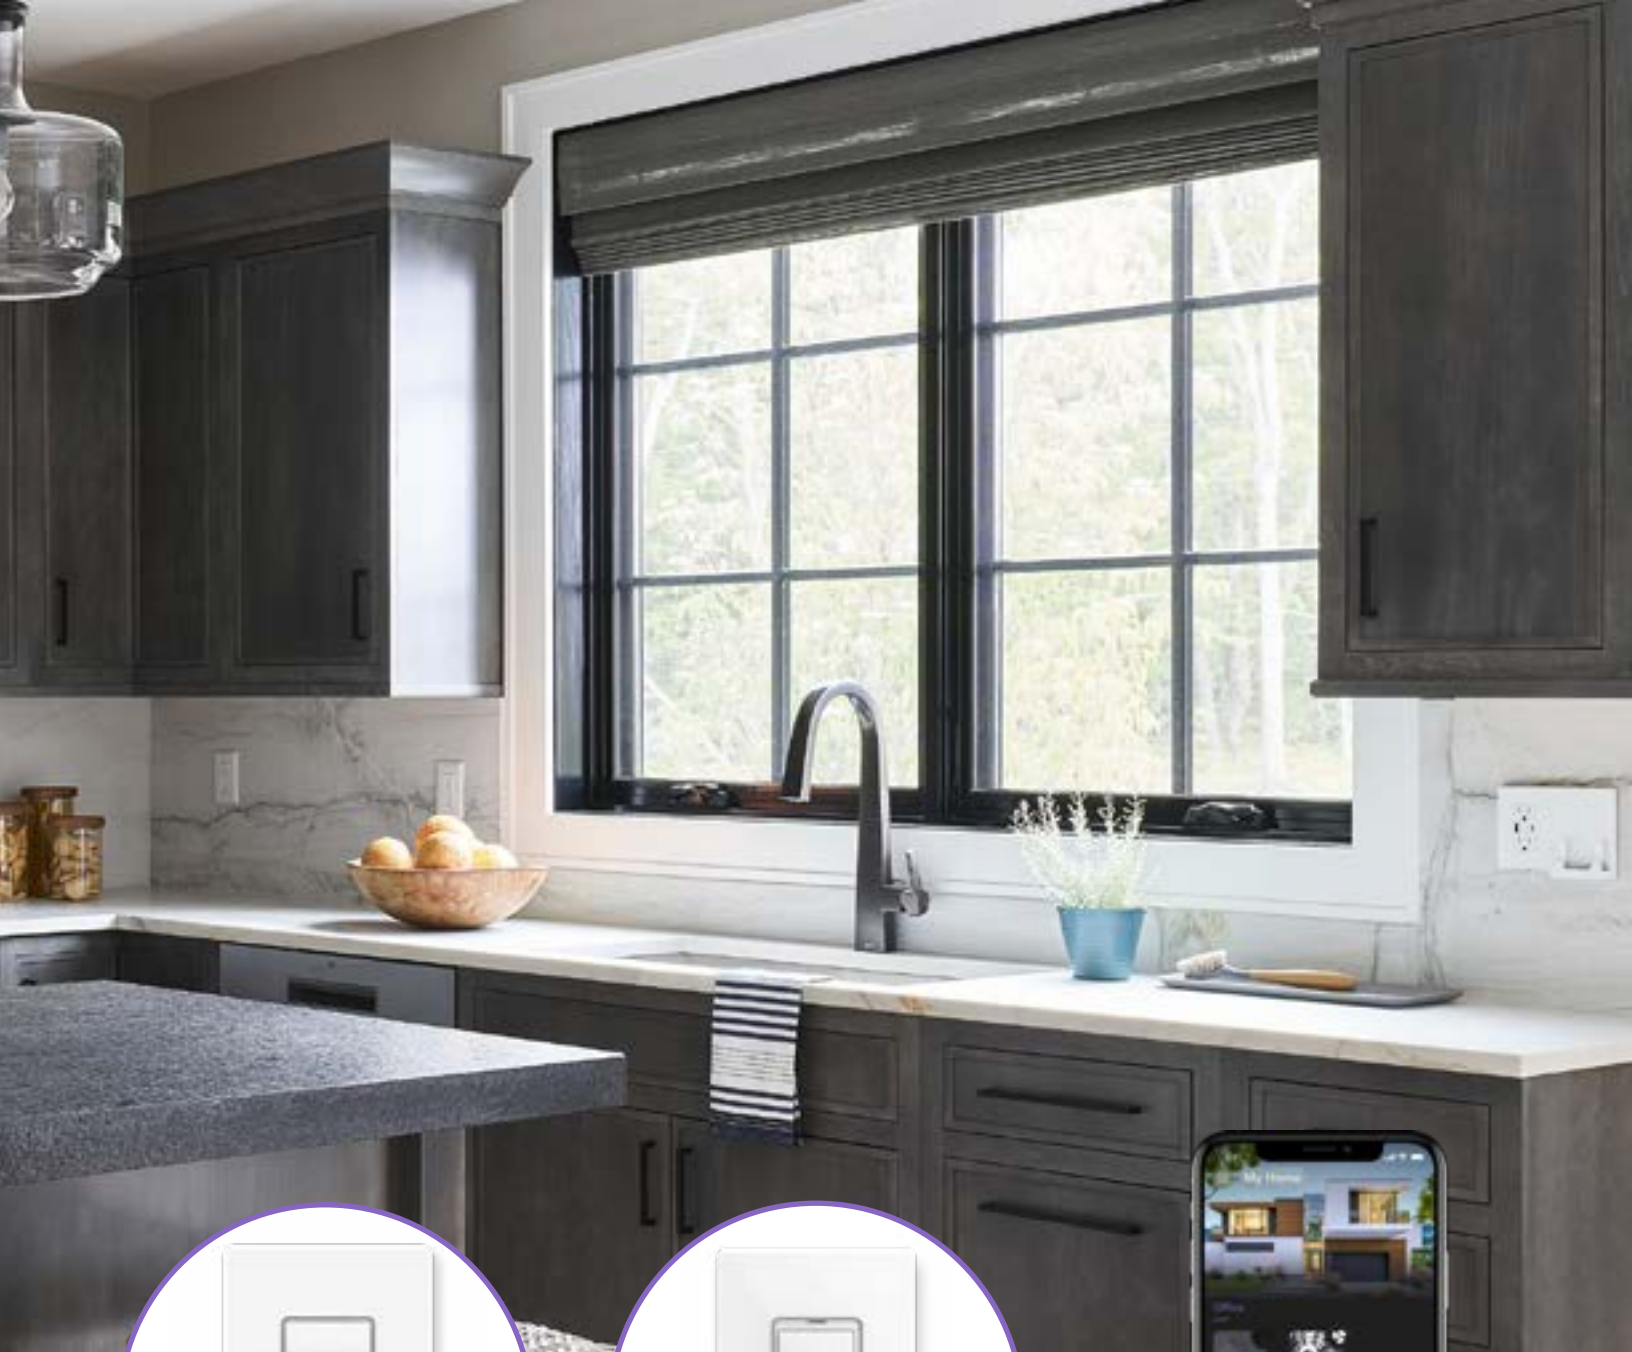

IDEVICES INSTINCT™

Stream music during a dinner party and play group games with Alexa built-in.