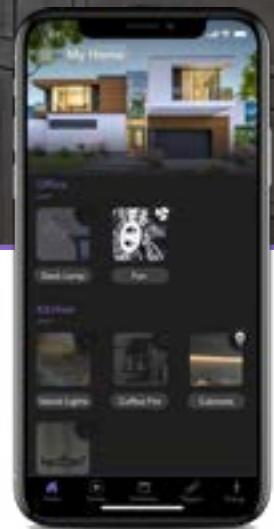

OCCUPANCY SENSORS

Switches that simply react to your presence for reliable lighting control.

Features Progress Lighting's Latrobe collection

IDEVICES INSTINCT™

Stream music during a dinner party and play group games with Alexa built-in.

IDEVICES DIMMER/WALL SWITCH

Smart lighting solutions that brighten your home with app and voice control.

REMOTE ACCESS

The iDevices Connected app adds another layer of convenience by allowing homeowners to control their iDevices light switches, thermostats, and outlets from anywhere.