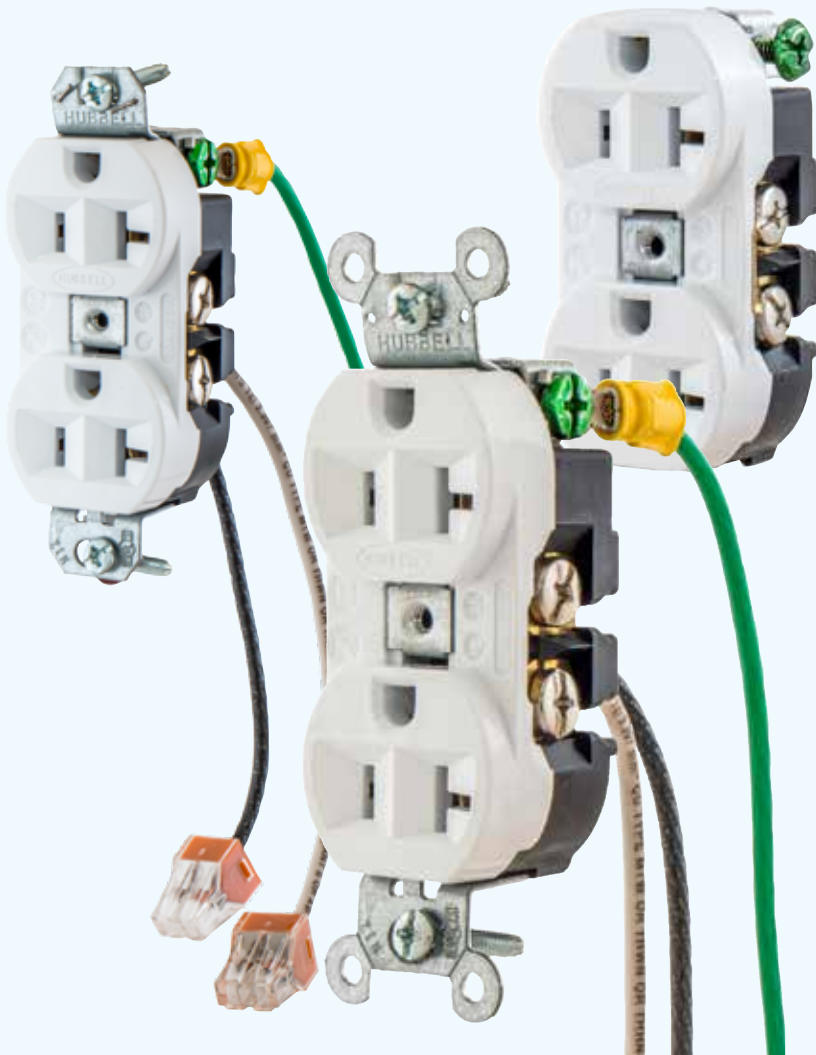

Configurable

STRAP MODIFICATIONS

Options to remove bridge, plaster ears, auto-ground and mounting screws.

HOT & NEUTRAL LEAD WIRES

Choose solid or stranded wire terminated to the receptacles.

GROUND LEAD WIRE

Choose solid or stranded green ground wire for the receptacles.

LEAD WIRE LENGTH

Three wire length options to choose from - 6, 12 or 24 inch wire leads.

Receptacles

HUBBELL®
Wiring Device-Kellems

Options

LEAD WIRE TERMINALS

Push-wire connectors and crimped terminals can be installed on wire leads.

TERMINAL SCREWS

Terminal screws can be backed out for ease of installation.

SPLIT CIRCUIT

The circuit tab can be broken off for split circuit applications.

Configurable Receptacles

Hubbell Receptacle Special

Hubbell offers a wide variety of receptacles that can be configured as a Hubbell Receptacle Special. Over 400 of Hubbell's 15 and 20 Amp standard receptacles are configurable, including Duplex and Style Line Decorator in Tamper-Resistant, Hospital Grade and SNAPConnect. All orders are shipped in bulk packaging for convenience.