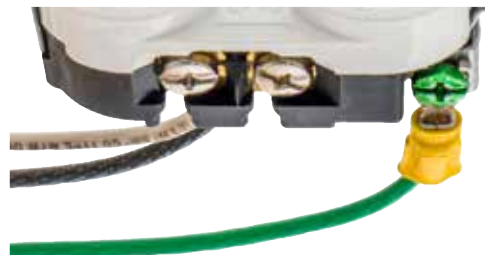

Configurable

STRAP MODIFICATIONS

Options to remove bridge, plaster ears, auto-ground and mounting screws.

HOT & NEUTRAL LEAD WIRES

Choose solid or stranded wire terminated to the receptacles.

GROUND LEAD WIRE

Choose solid or stranded green ground wire for the receptacles.

LEAD WIRE LENGTH

Three wire length options to choose from - 6, 12 or 24 inch wire leads.

Receptacles

HUBBELL®
Wiring Device-Kellems

Options

LEAD WIRE TERMINALS

Push-wire connectors and crimped terminals can be installed on wire leads.

TERMINAL SCREWS

Terminal screws can be backed out for ease of installation.

SPLIT CIRCUIT

The circuit tab can be broken off for split circuit applications.