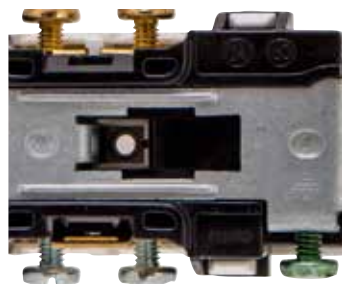

Configurable

STRAP MODIFICATIONS

Options to remove bridge, plaster ears, auto-ground and mounting screws.

HOT & NEUTRAL LEAD WIRES

Choose solid or stranded wire terminated to the receptacles.

GROUND LEAD WIRE

Choose solid or stranded green ground wire for the receptacles.

LEAD WIRE LENGTH

Three wire length options to choose from - 6, 12 or 24 inch wire leads.

Receptacles

HUBBELL®
Wiring Device-Kellems

Options

LEAD WIRE TERMINALS

Push-wire connectors and crimped terminals can be installed on wire leads.

TERMINAL SCREWS

Terminal screws can be backed out for ease of installation.

SPLIT CIRCUIT

The circuit tab can be broken off for split circuit applications.

Configurable Receptacles

Hubbell Receptacle Special

Hubbell offers a wide variety of receptacles that can be configured as a Hubbell Receptacle Special. Over 400 of Hubbell's 15 and 20 Amp standard receptacles are configurable, including Duplex and Style Line Decorator in Tamper-Resistant, Hospital Grade and SNAPConnect. All orders are shipped in bulk packaging for convenience.