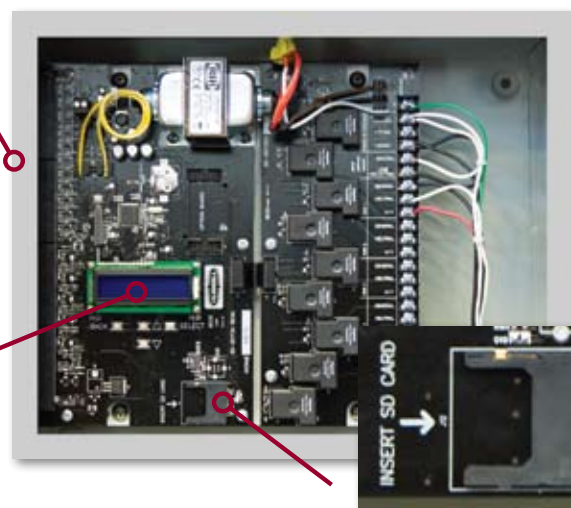

### MASTER ON/OFF SWITCH

- Manual control of General lighting at entrance

## SIMPLE TO INSTALL AND COMMISSION

### CLASSROOM CONTROL MODULE (CCM)

- UL listed control hub for each classroom
  - All low voltage and line voltage connections simplified

### LCD DISPLAY

- Intuitive and menu driven
- Guides user through system set up and configuration