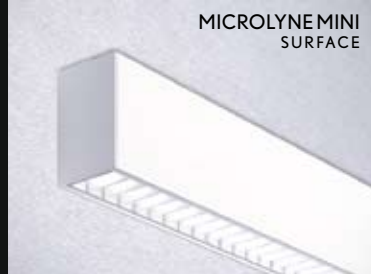

MICROLYNE™

RECTILINEAR FAMILY

MICROLYNE
SUSPENDED

MICROLYNE RECESSED
PLASTER

MICROLYNE MINI
SURFACE

MICROLYNE MINI RECESSED
GRID

MICROLYNE DIRECT-INDIRECT
WALL MOUNT

A full family of slender rectilinear beams in suspended, recessed, surface, and wall mount, Microlyne offers single or continuous rows of unbroken light with efficiencies up to 85.5%. There is no equal on the market. Mounted above or below the ceiling plane with T8, T5 or T5HO lamps. MR16 or LED downlight module options available.