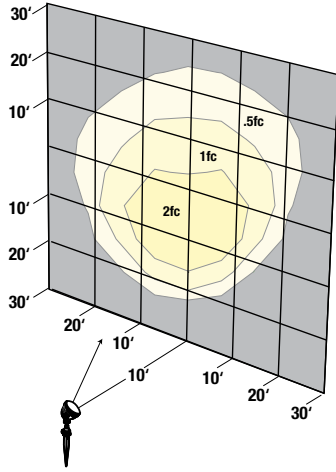

Features and Benefits:

- Capable of replacing 50w or 70w HID, 100w incandescent or 84w CFL luminaires
- Competitively priced and stocked for availability
- Mounting versatility:
 - 7" stake with 8" SO cord
 - 1/2" 14 NPT threaded mounting box for box or pipe mounting
- Listed to UL1598 for use in wet locations
- NEMA 3R

Performance Data

Series Number	Equivalency	Lumens Delivered	Voltage	System Watts	Lumens Per Watt	CCT/CRI
MBUL-1L3K-1	up to 70w or 84w CFL	1115	120V	13.2	84.5	3000K/83

Performance

45 Tilt 10' Set Back

Straight on 10' Set Back

Dimensions

A	B	C	D	E	F
6.75"	2.875"	3.26"	3.9"	13.53"	2.37"
171 mm	73 mm	82 mm	99 mm	343 mm	60 mm