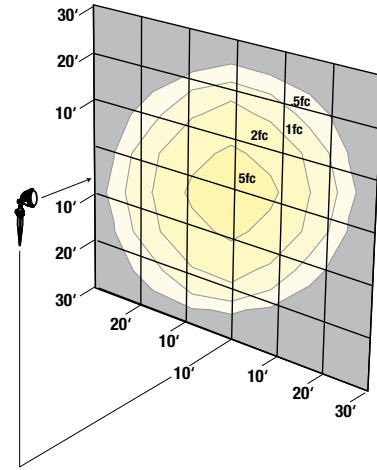

Performance Data

Series Number	Equivalency	Lumens Delivered	Voltage	System Watts	Lumens Per Watt	CCT/CRI
MBUL-1L3K-1	up to 70w or 84w CFL	1115	120V	13.2	84.5	3000K/83

Performance

45 Tilt 10' Set Back

Straight on 10' Set Back

Dimensions

A	B	C	D	E	F
6.75"	2.875"	3.26"	3.9"	13.53"	2.37"
171 mm	73 mm	82 mm	99 mm	343 mm	60 mm