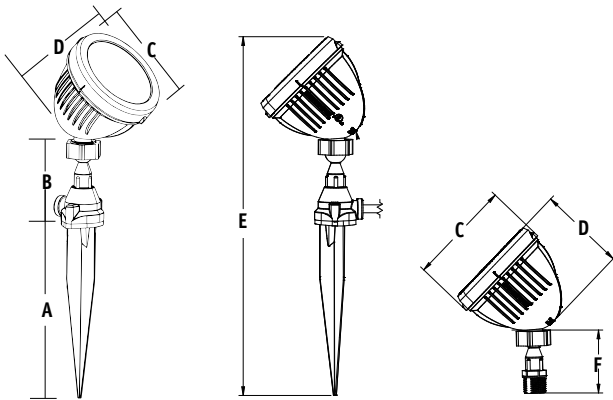

MBULLETTLED SERIES

LED bullet is versatile, compact floodlight for landscape, accent, pole, column, facade and small area illumination

Mounting Versatility

6.75" stake with 8" SO cord for landscape application also included

Features and Benefits:

- Capable of replacing 50w or 70w HID, 100w incandescent or 84w CFL luminaires
- Competitively priced and stocked for availability
- Mounting versatility:
 - 7" stake with 8" SO cord
 - 1/2" 14 NPT threaded mounting box for box or pipe mounting
- Listed to UL1598 for use in wet locations
- NEMA 3R

Dimensions

A	B	C	D	E	F
6.75"	2.875"	3.26"	3.9"	13.53"	2.37"
171 mm	73 mm	82 mm	99 mm	343 mm	60 mm