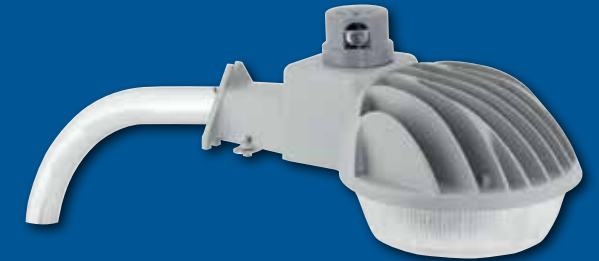

## DIMENSIONS

A	B	C	D	E	F
29.72"	6"	8.25"	16.19"	9.45"	16"
754 mm	152 mm	209 mm	411 mm	240 mm	406 mm
G	H	I	J	K	WEIGHT
3.62"	4.52"	2.74"	3.29"	.138"	6.8 LBS.
92 mm	115 mm	69 mm	84 mm	3.5 mm	3.08 KG

EPA = 0.5

## LED MULTI-PURPOSE DUSK-TO-DAWN LUMINAIRE

Symmetric LED lens

Asymmetric LED lens

DDL-140L-1 at 20'

Full line of LED products visit: [www.hubbelloutdoor.com](http://www.hubbelloutdoor.com)

FOR MORE INFORMATION ABOUT THE FULL LINE OF LED PRODUCTS:

# LED MULTI-PURPOSE DUSK-TO-DAWN LUMINAIRE

Hubbell Outdoor Lighting's LED multi-purpose dusk-to-dawn luminaire series features multiple lumens and distributions, zero uplight performance and versatile mounting options in a single SKU. Stylish and rugged, this energy saving luminaire is designed to solve your security lighting needs.

## Key Features & Benefits

- Rugged die-cast aluminum housing with textured gray powder paint provides corrosion resistance and clean finish
- Symmetric LED lens installed standard; Field rotatable asymmetric LED lens included (DDL-9L only)
- 2900 to 5200 lumens with up to 121 lumens per watt efficacy
- Zero uplight for environmentally friendly installations
- 120V twist-lock style photocontrol included
- IDA approved Dark-Sky friendly fixture (without acrylic refractor)
- Prismatic acrylic refractor included for security applications and glare comfort