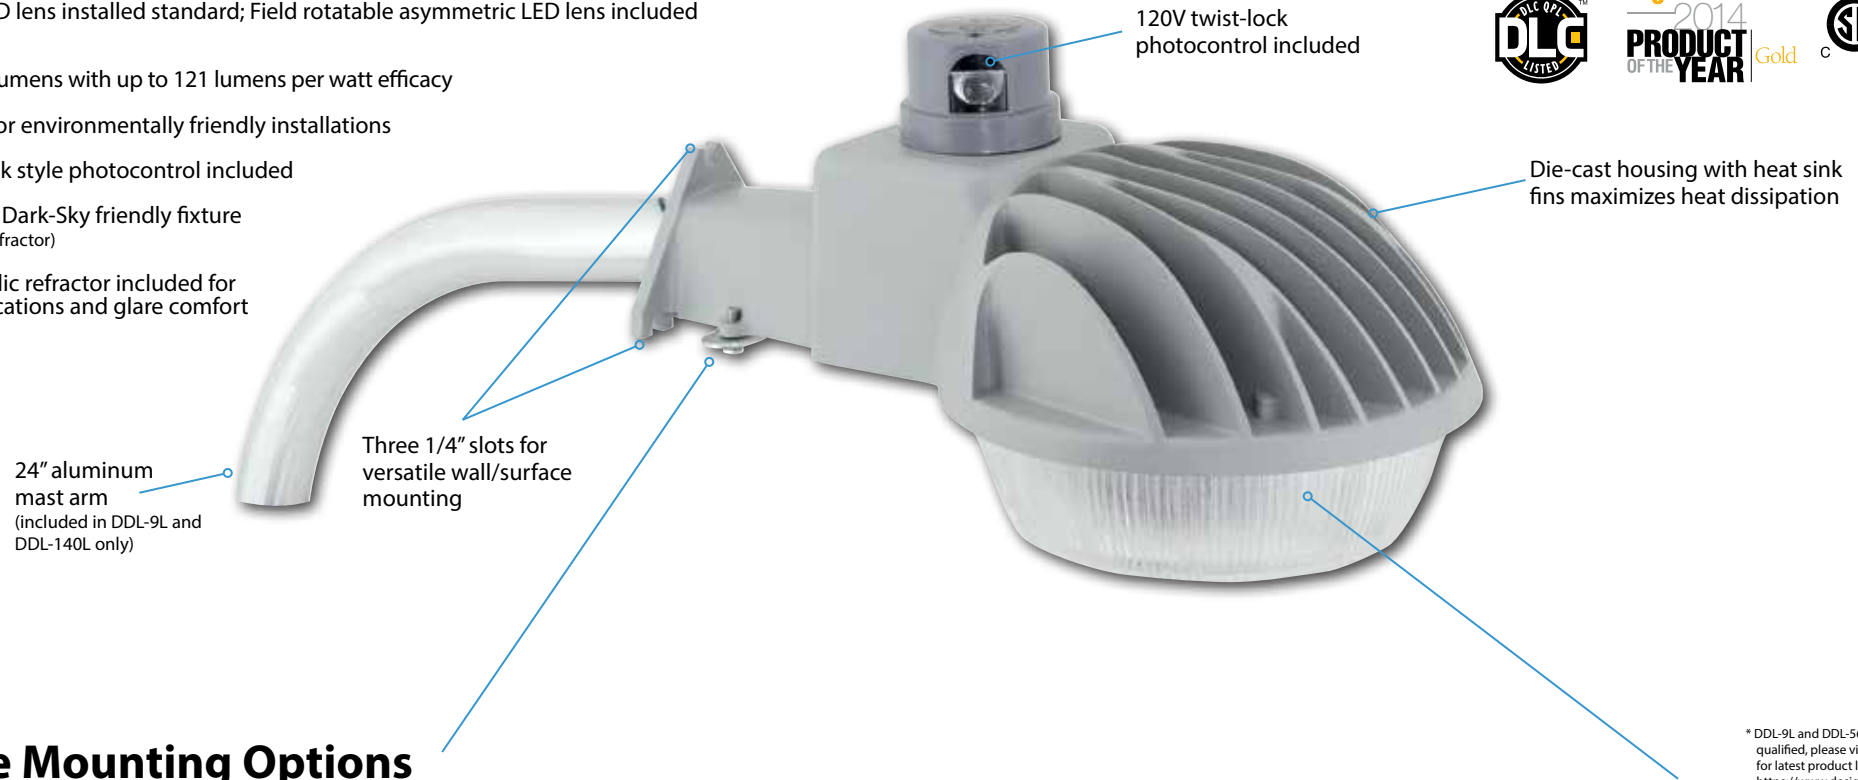

Key Features & Benefits

- Rugged die-cast aluminum housing with textured gray powder paint provides corrosion resistance and clean finish
- Symmetric LED lens installed standard; Field rotatable asymmetric LED lens included (DDL-9L only)
- 2900 to 5200 lumens with up to 121 lumens per watt efficacy
- Zero uplight for environmentally friendly installations
- 120V twist-lock style photocontrol included
- IDA approved Dark-Sky friendly fixture (without acrylic refractor)
- Prismatic acrylic refractor included for security applications and glare comfort

IDA approved without lens

* DDL-9L and DDL-56 DesignLights Consortium qualified, please visit DesignLights Consortium* for latest product listings: <https://www.designlights.org/QPL>

Versatile Mounting Options