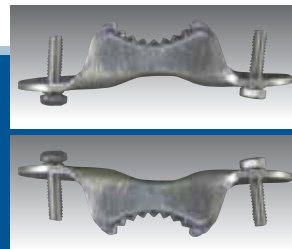

## Key Features & Benefits

- Rugged die-cast aluminum housing with textured gray powder paint provides corrosion resistance and clean finish
- Symmetric LED lens installed standard; Field rotatable asymmetric LED lens included (DDL-9L only)
- 2900 to 5200 lumens with up to 121 lumens per watt efficacy
- Zero uplight for environmentally friendly installations
- 120V twist-lock style photocontrol included
- IDA approved Dark-Sky friendly fixture (without acrylic refractor)
- Prismatic acrylic refractor included for security applications and glare comfort

IDA approved without lens

\* DDL-9L and DDL-56 DesignLights Consortium qualified, please visit DesignLights Consortium\* for latest product listings: <https://www.designlights.org/QPL>

## Versatile Mounting Options

Dual rows of cast serrated teeth ensure positive grip on mast arm, preventing loosening or twisting due to continuous vibration

Bottom view of corrosion resistant steel mast arm clamp

Corrosion resistant steel mast arm clamp is reversible accommodating either 2-3/8" or 1-5/8" OD arms

Mast arm clamp easily adjusts to 1-5/8" OD arms with two 3/8" bolts

Reversible clamp easily adjusts to 2-3/8" OD arms with two 3/8" bolts