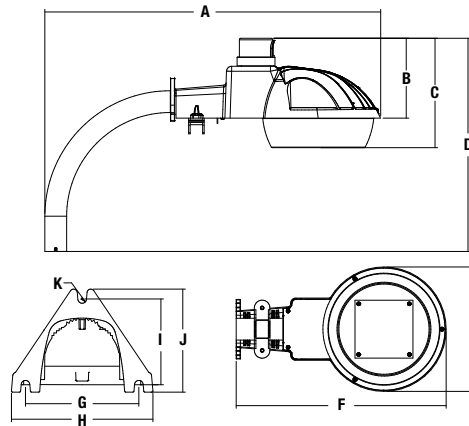

## ORDERING INFORMATION

DDL-9L1  
DDL-9LU

DDL-140L-1

DDL-56L-4K-1

Catalog Number	Mount	Wattage	Drive Current	Voltage	Color Temperature	Lumens	LPW
DDL-9L1	Arm/Wall/Surface	40	1280mA	120V	5000K	3437	86
DDL-9LU	Arm/Wall/Surface	40	1280mA	120V-277V	5000K	3437	86
DDL-56L-4K-1-NA	Arm not included	30	150mA	120V	4000K	2906	97
DDL-140L-1	Arm included	43.5	92mA	120V	5000K	5279	121

## DIMENSIONS

A	B	C	D	E	F
29.72"	6"	8.25"	16.19"	9.45"	16"
754 mm	152 mm	209 mm	411 mm	240 mm	406 mm
G	H	I	J	K	WEIGHT
3.62"	4.52"	2.74"	3.29"	.138"	6.8 LBS.
92 mm	115 mm	69 mm	84 mm	3.5 mm	3.08 KG

EPA = 0.5

Corrosion resistant steel mast arm clamp is reversible accommodating either 2-3/8" or 1-5/8" OD arms

Mast arm clamp easily adjusts to 1-5/8" OD arms with two 3/8" bolts

Reversible clamp easily adjusts to 2-3/8" OD arms with two 3/8" bolts