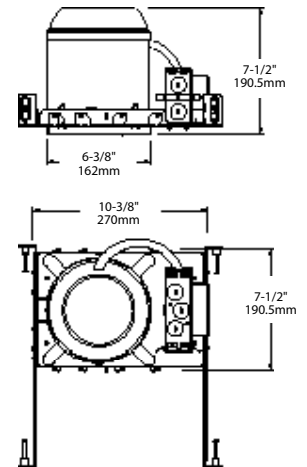

C6ICAT

HomeStyle Lighting's recessed product line offers the best mix of value and availability. All of our recessed products have passed rigid testing to ensure compliance to safety standards.

- Residential or light commercial
- Discretionary distributor sales or contractor job business