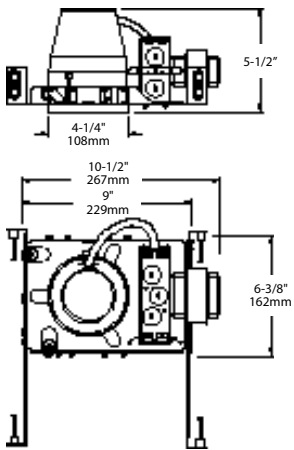

HS56-WH-30K9

10W
760 Lumens
3000K, 90CRI
White Baffle
Wet Location Listed

LED

C4T