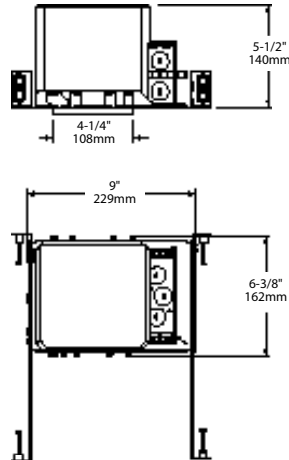

RECESSED

C6ICAT

6" IC Airtight Incandescent Housing

601A

40W A19
Flush Albalite
Lens
Wet location

610W

60W PAR30,
65W BR30
White Half Baffle

620B

75W PAR30/
PAR38, 65W
BR30, 90W
BR40
Black Full
Baffle

620W

75W PAR30/
PAR38, 65W
BR30, 90W
BR40
White Full
Baffle

650W

75W PAR30,
65W BR30
White Eyeball

690W

60W PAR30,
65W BR30
White Open
Ring

HS56-WH-30K9

10W
760 Lumens
3000K, 90CRI
White Baffle
Wet Location Listed

LED

C4ICAT

HomeStyle Lighting's recessed product line offers the best mix of value and availability. All of our recessed products have passed rigid testing to ensure compliance to safety standards.

- Residential or light commercial
- Discretionary distributor sales or contractor job business