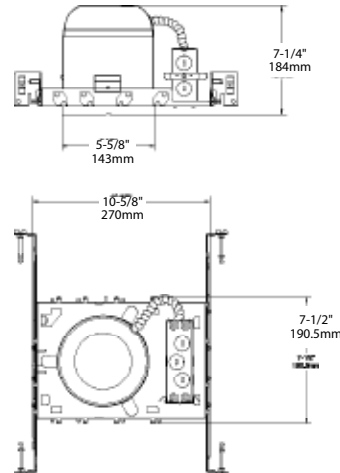

RECESSED

C6ICAT

6" IC Airtight Incandescent Housing

601A

40W A19
Flush Albalite
Lens
Wet location

610W

60W PAR30,
65W BR30
White Half Baffle

620B

75W PAR30/
PAR38, 65W
BR30, 90W
BR40
Black Full
Baffle

620W

75W PAR30/
PAR38, 65W
BR30, 90W
BR40
White Full
Baffle

650W

75W PAR30,
65W BR30
White Eyeball

690W

60W PAR30,
65W BR30
White Open
Ring

HS56-WH-30K9

10W
760 Lumens
3000K, 90CRI
White Baffle
Wet Location Listed

LED

C5LED

HomeStyle Lighting's recessed product line offers the best mix of value and availability. All of our recessed products have passed rigid testing to ensure compliance to safety standards.

- Residential or light commercial
- Discretionary distributor sales or contractor job business