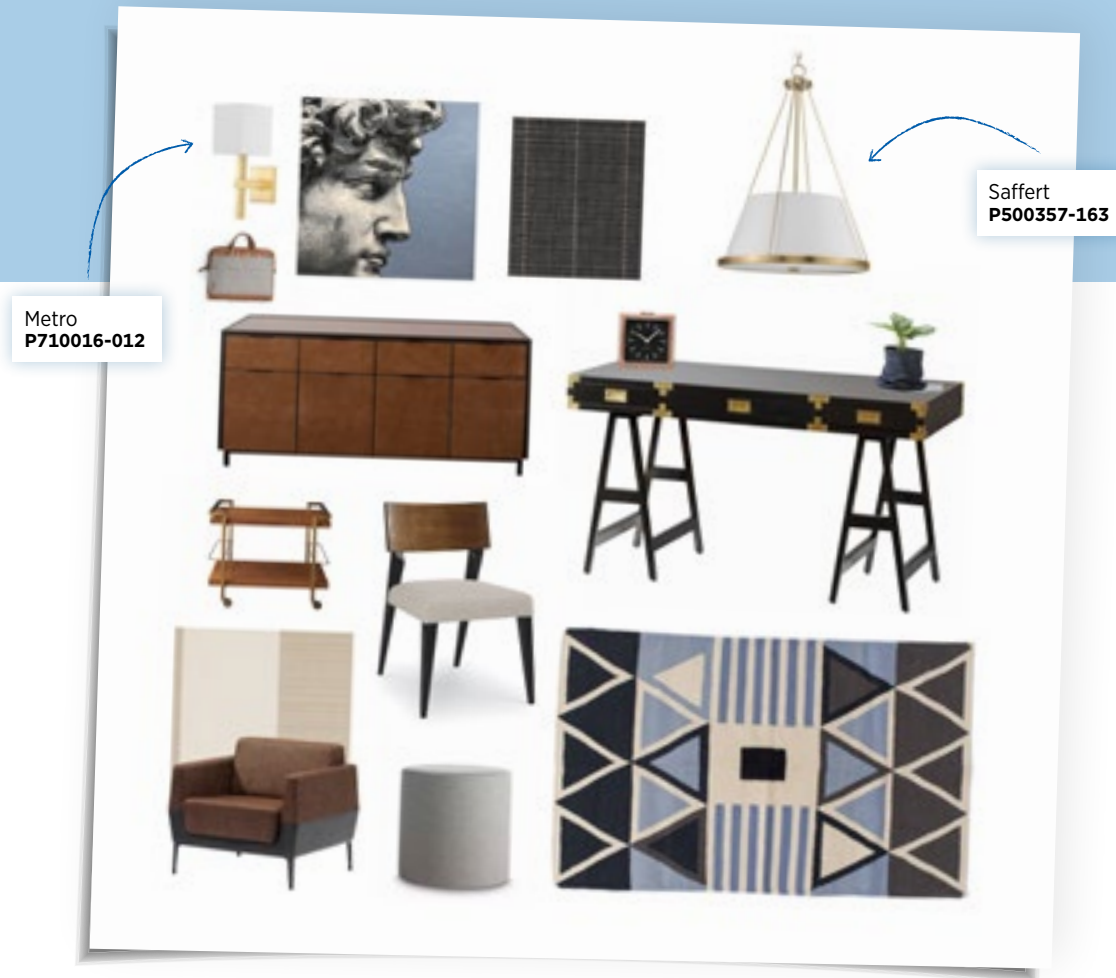

NEW TRADITIONAL

New Traditional spaces are timeless with elegant additions that offer a little fun and youthfulness to keep the design fresh. Clean, uncluttered spaces make a significant style impact.

Annie Freeling Brown

Meme Hill Studio
Rochester, NY

"As a designer who can appreciate just about every style, I am always drawn back to a traditionally-designed space. Clean lines with the attention to detail and classic silhouettes with modern, up-to-date twists keep things fresh and timeless."