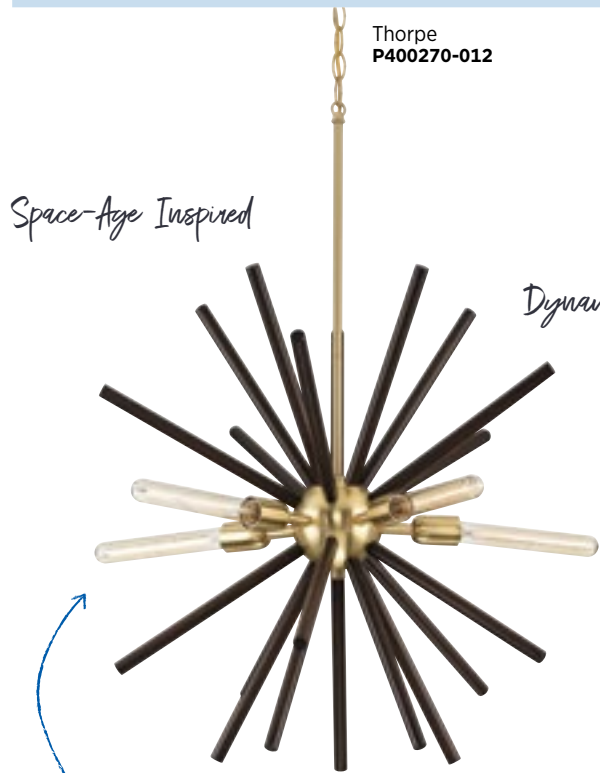

MID-CENTURY MODERN

Thorpe
P400270-012

Space-Age Inspired

Dynamic Flair

Asymmetrical Design