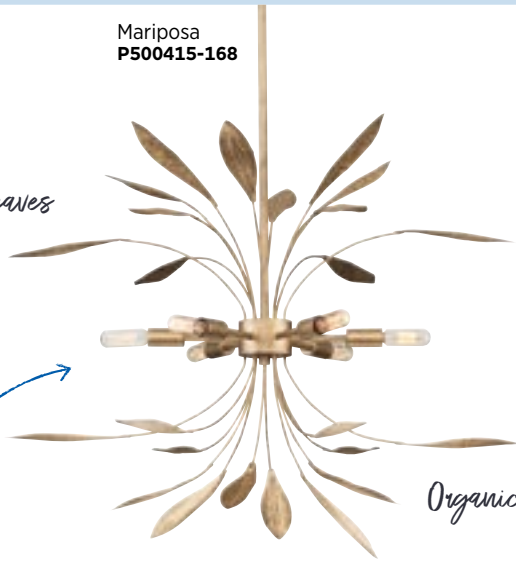

COTTAGECORE

Mariposa
P500415-168

Delicate Leaves

Organic Feel

Lightly Distressed Finish