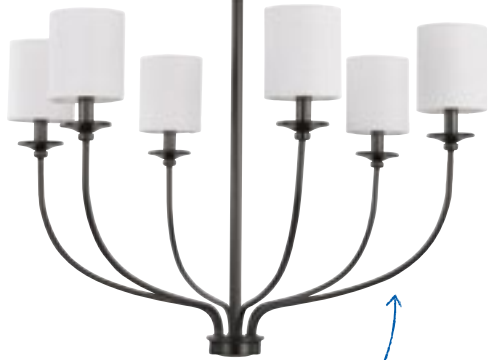

NEW TRADITIONAL

Formal Elegance

Bonita
P400227-031