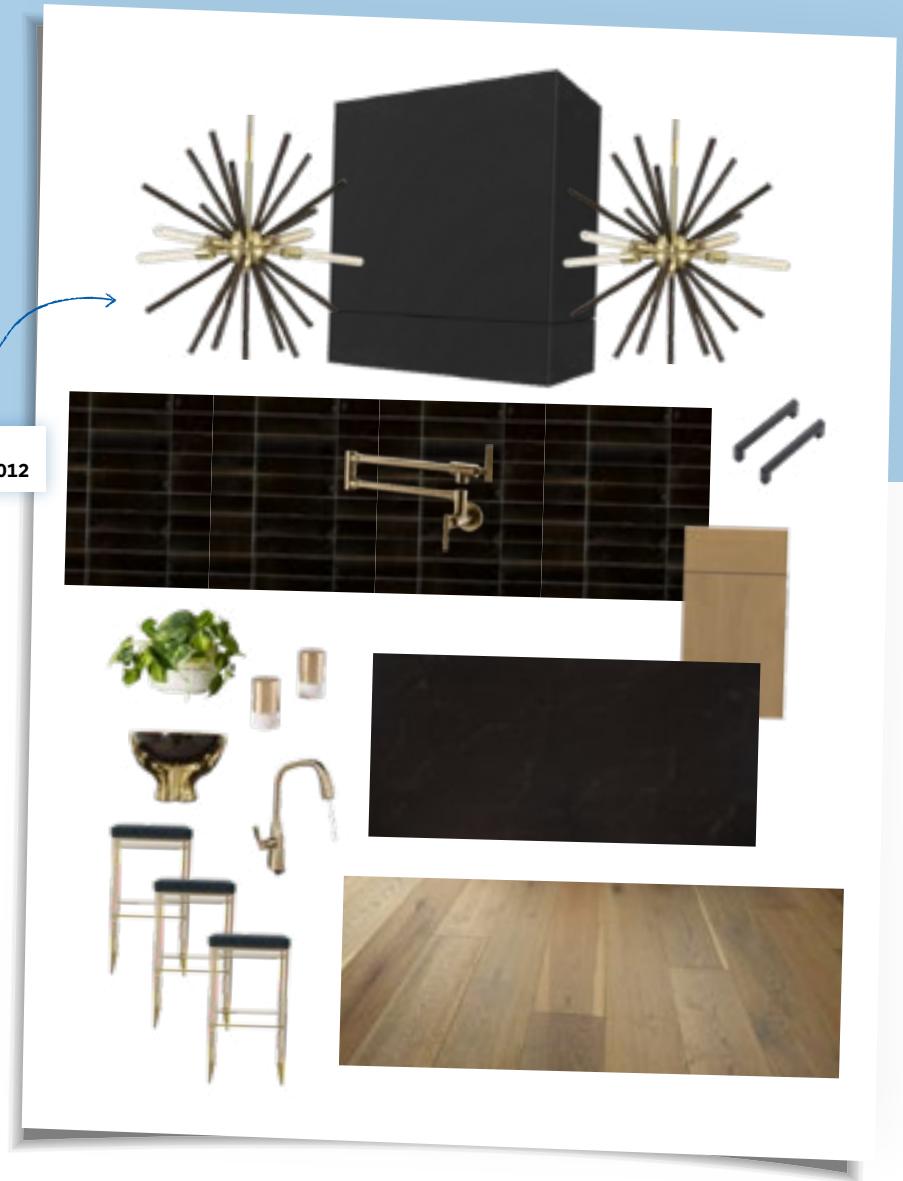

Piper Stromatt

*Boutique Living by Curate
Chattanooga, TN*

Thorpe
P400270-012