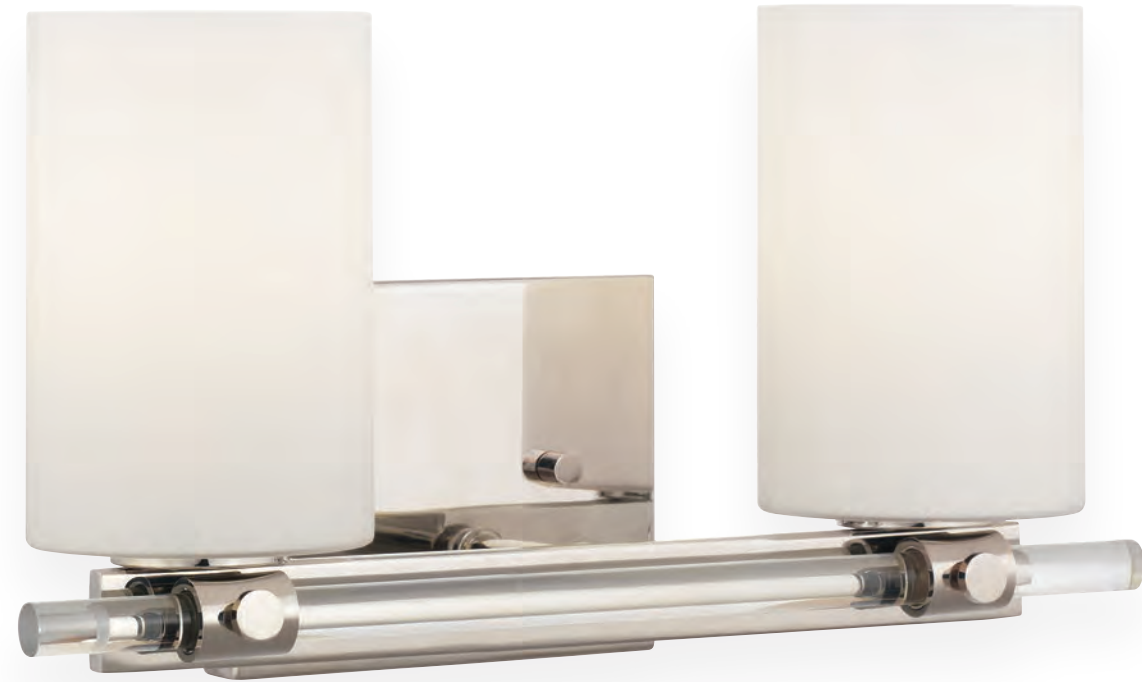

LISBON

Enjoy high status with a bath and vanity collection full of femininity, sparkle and shine. Etched opal glass shades sit atop an elegant K9 glass rod, highlighted with a Polished Nickel or Matte Black finish. The highly polished design style complements both Modern and Luxe interiors and can be mounted up or down.

P300198-104