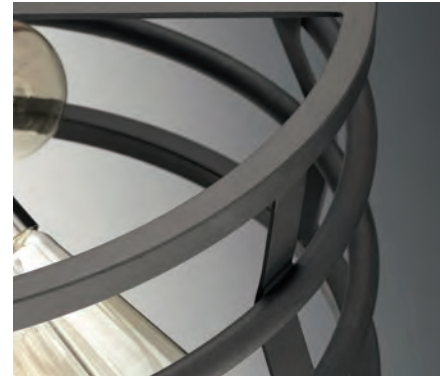

REMIX

Remix features industrial-inspired pendant options. A Graphite frame is comprised of straps that weave together to create an open cage design. Brushed Nickel accents on the inside add a touch of mixed metal accents.

P500012-143