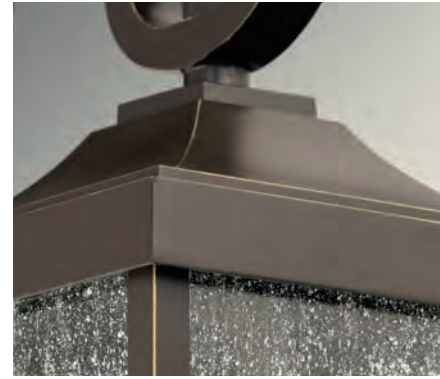

LARGE WALL LANTERN

P560070-020-30 Antique Bronze
12-5/16" W., 22" ht.
Extends 12". H/CTR 4-3/4".
One 17w LED module, 3000K,
90 CRI, 1276 source lumens.

All fixtures:

DEVEREUX

Devereux features an etched white pillar shade that sits inside a clear seeded glass design. A double scrolled arm finished in Antique Bronze provides elegant scale for a variety of exterior settings. Post, hanging and wall lantern options are available.