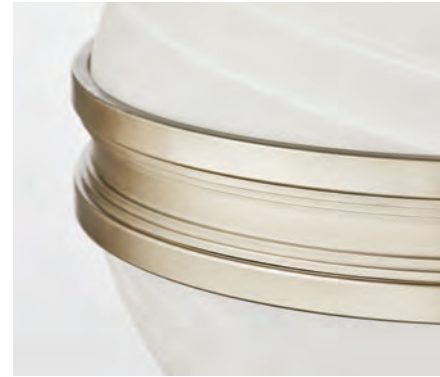

POINT DUME™ / MOONRISE

Quintessential JAM, Moonrise is an ethereal globe fashioned of Antique Nickel and marbled white glass. With a nod to its vintage ancestry, this simple style statement manages to defy time and live quite happily in the present. Jeffrey recommends the simplicity of Moonrise's round silhouette the perfect choice when the design calls for multiples.