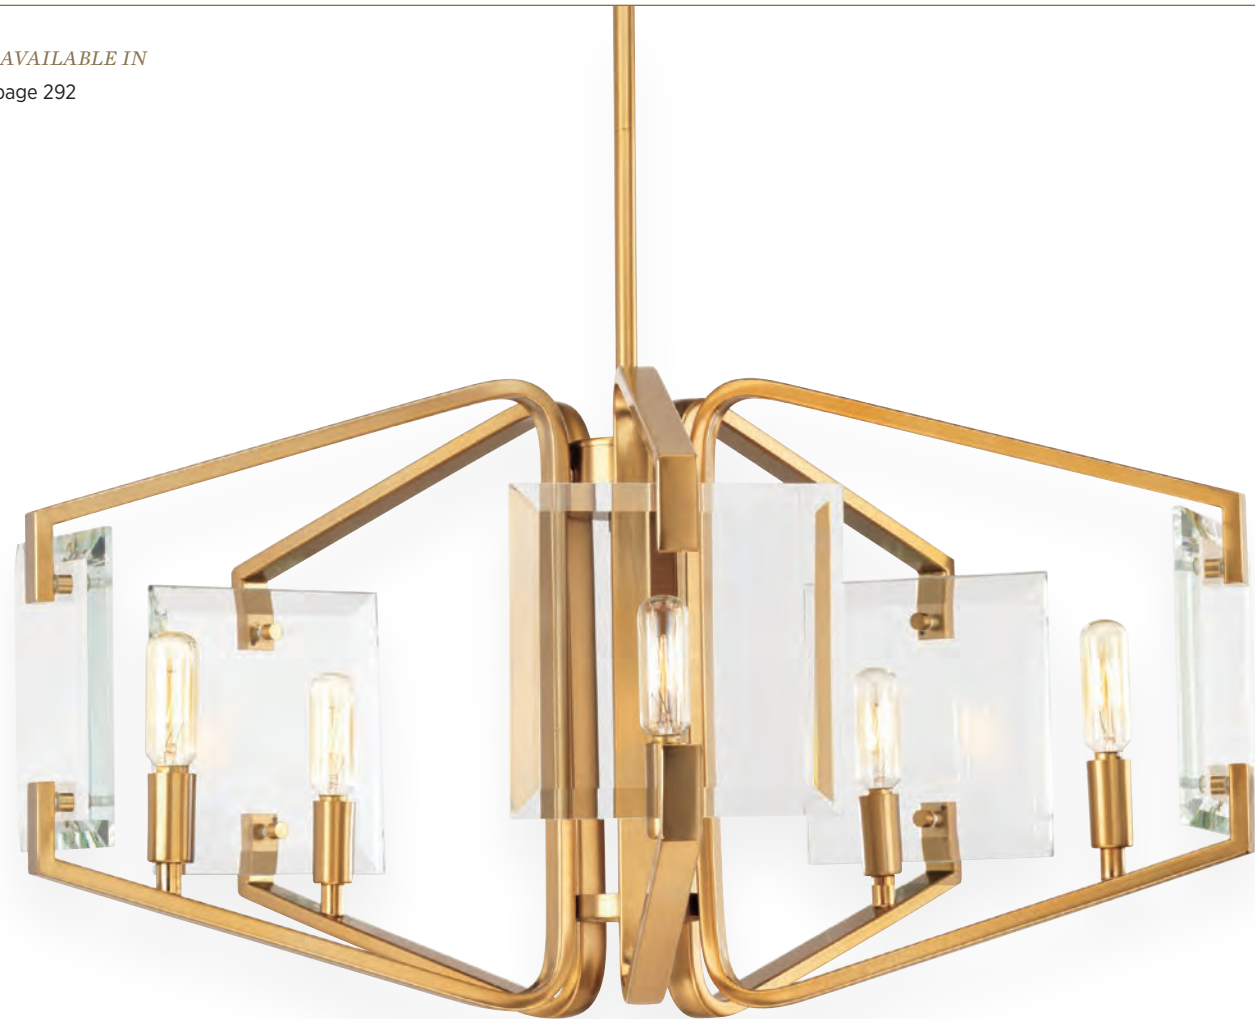

CAHILL

A stylish Brushed Bronze finish frames brilliant clear beveled glass panels in the Cahill collection. Ideal for Luxe or Mid-Century Modern interiors, the visual interest provides a reinvention of the popular glass design.

ALSO AVAILABLE IN

Bath, page 292

P400071-109