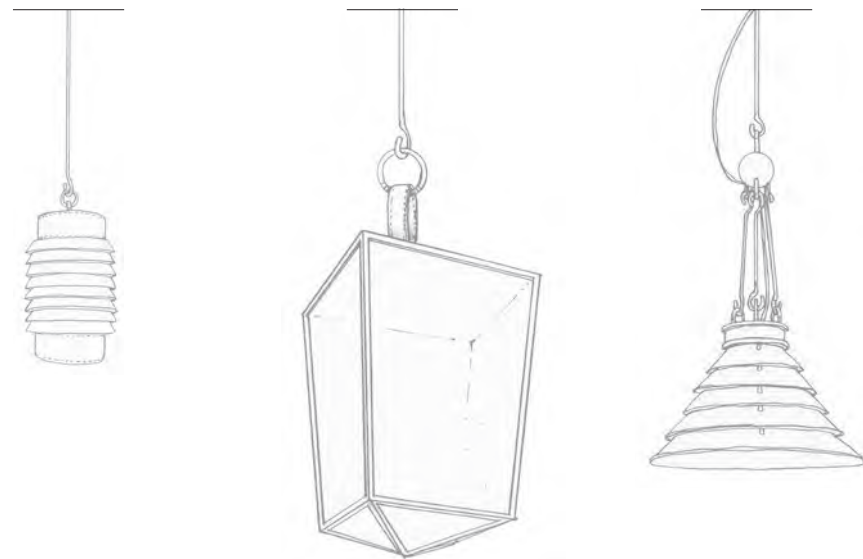

DREAMER

Jeffrey's purposeful and authentic spaces beg to be lived in rather than existing only to be stylish. Today this Elle Décor A-List designer's spirited aesthetic is realized beyond his fortunate clients through licensing partnerships and a broader audience can look forward to homes that are more genuine, more personal and more engaging.