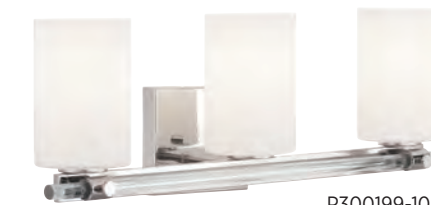

P300197-104

P300199-104