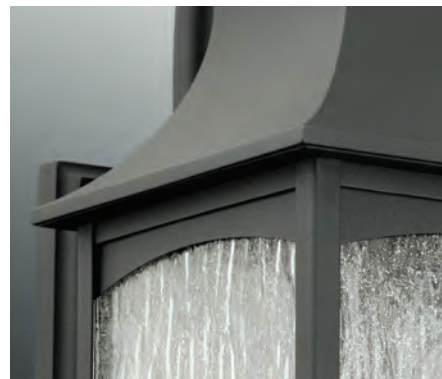

MAISON NEW

Maison offers French country styling for a variety of home settings. Classic and formal clear water seeded glass in a die-cast aluminum frame.

P6637-31MD