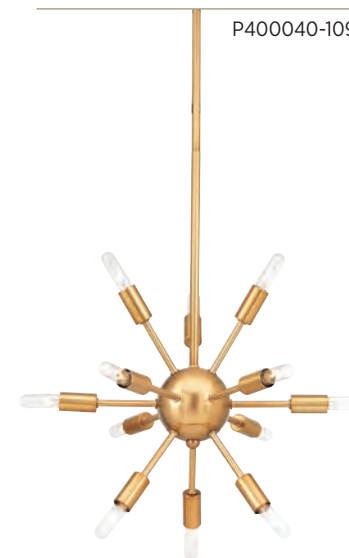

P400040-109

COLLECTIONS

FINISHES

- Polished Nickel - 104
- Brushed Bronze - 109

PAIR WITH

- Cahill
- Orrizo
- Glaysé

TWELVE-LIGHT CHANDELIER

P400040-104 Polished Nickel
P400040-109 Brushed Bronze
14-1/8" dia.,
Overall ht. w/stem 76"; wire 15'.
Twelve candelabra base lamps,
each 25w max.

SIXTEEN-LIGHT CHANDELIER

P400041-104 Polished Nickel
P400041-109 Brushed Bronze
24" dia.,
Overall ht. w/stem 79-1/2"; wire 15'.
Sixteen candelabra base lamps,
each 25w max.

Fixture dimension does not include lamps.

All fixtures shown with P7826-01 or G16.5 crown reflector lamps, not included.