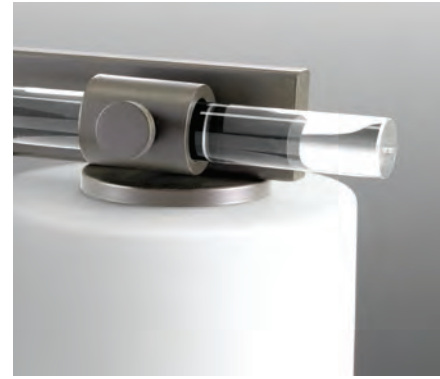

FOUR-LIGHT BATH
P300115-031 Black
31-1/8" W., 6-1/2" ht.
Extends 8-1/2". H/CTR 2-5/8".
Four candelabra base lamps,
each 60w max.

P300114-031

P300115-031

All fixtures mount up or down.

LISBON

Enjoy high status with a bath and vanity collection full of femininity, sparkle and shine. Etched opal glass shades sit atop an elegant K9 glass rod, highlighted with a Polished Nickel or Matte Black finish. The highly polished design style complements both Modern and Luxe interiors and can be mounted up or down.