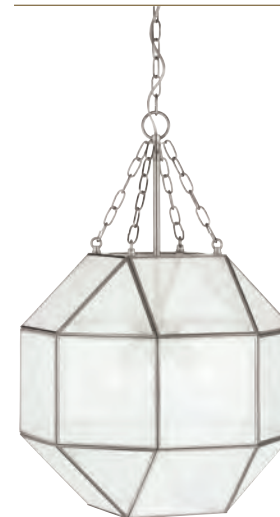

TABLE OF CONTENTS

4 Pictorial Index
22 Guest Designer: Jeffrey Alan Marks
50 Design Series™ Inspiration
94 Point Dume™ Collection

118 Fixture Collections

236 Pendants

268 Sconces

278 Bath Collections

320 Outdoor
364 Index