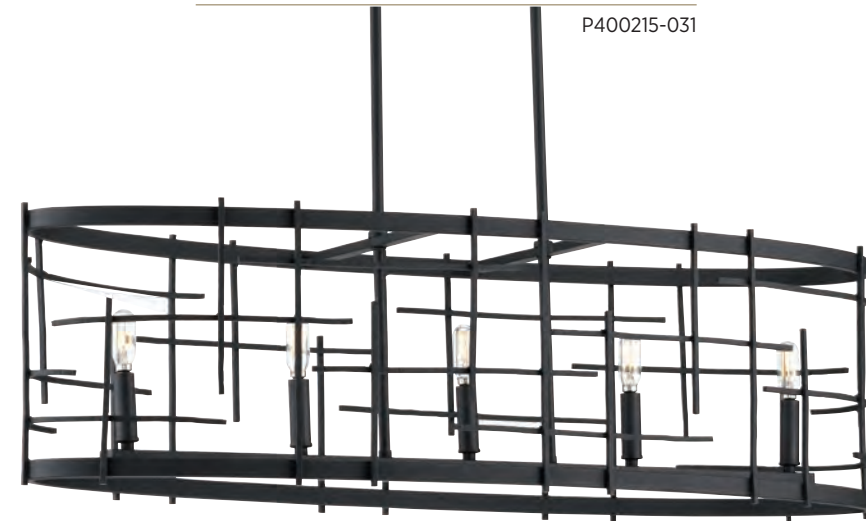

P400215-031