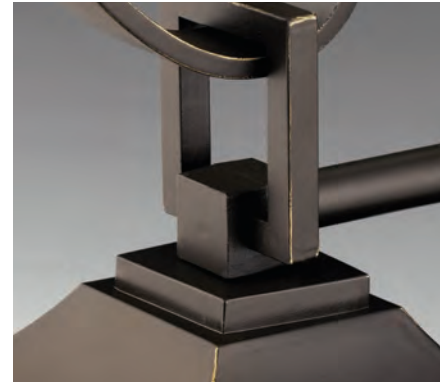

EXTRA LARGE WALL LANTERN

P6637-31MD Textured Black
10-1/2" W., 23-3/4" ht.
Extends 11-1/4". H/CTR 16-3/8".
One medium base lamp,
100w max.

GIBBES STREET

Elongated frames capture the romantic charm of vintage gas lanterns. Inspired by a stroll down a Charlestonian street bearing the same name, the Gibbes Street outdoor lantern collection features clear beveled glass and a classic Black or Antique Bronze finish. Wall, post, and hanging lanterns complete the family.