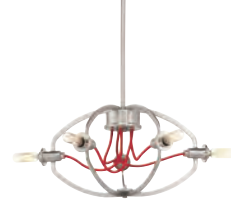

PENDANTS (CONT'D)

ELLYSON Brushed Bronze p.245
ERA Matte Black p.254
FERMI Brushed Nickel p.264
FINN Matte Black p.261
FINN Metallic Silver p.260