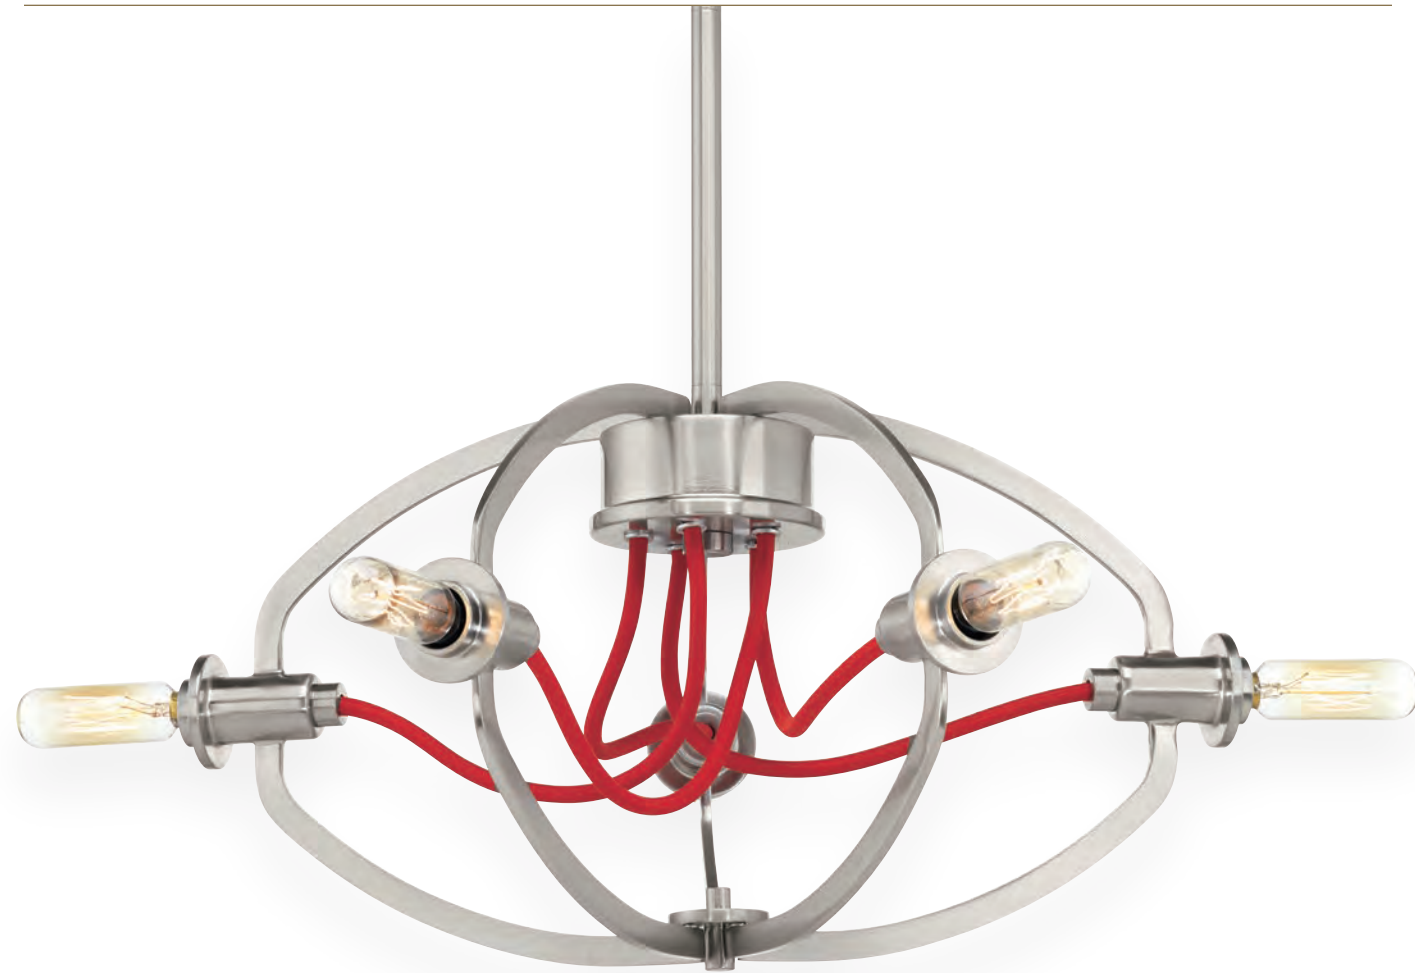

FERMI

Cloth cords and sculptural details create an open framework design. Fermi features a geometric frame finished in Brushed Nickel. Red cloth adds a playful contrast to create a unique visual statement. Consider decorative bulbs to further customize Fermi fixtures.

FINISH

● Brushed Nickel - 009

FIVE-LIGHT PENDANT

P500045-009 Brushed Nickel
17-3/8" dia., 9" ht.
Overall ht. w/stem 64-1/2", wire 15'.
Five candelabra base lamps,
each 60w max.

*Fixture shown with P7827-01
vintage lamp, not included.*

MODERNA

Moderna's modern-inspired silhouette provides a signature focal point for a variety of interior spaces. Features clear outer glass with an inner etched white glass shade and a sleek linear frame.