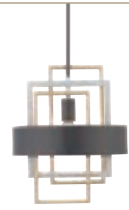

WESTFALL
Graphite p.175

WEST VILLAGE
Brushed Nickel p.162

WEST VILLAGE
Antique Bronze p.160

PENDANTS

ADAGIO
Black p.96

ASSEMBLY HALL
Brushed Nickel p.177

ASSEMBLY HALL
Brushed Nickel p.176

BLAKELY
Graphite p.103