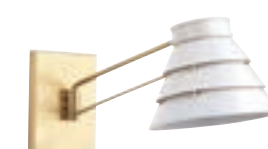

ONSHORE
Brushed Brass p.69