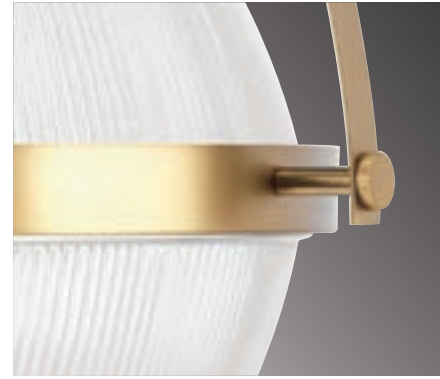

ELLYSON

Clear prismatic glass creates a sophisticated, spherical globe in Ellyson. Influenced by mid century aesthetics, the glass is highlighted by simple accents finished in Polished Chrome or Brushed Bronze. From Mid-Century Modern to Luxe and Vintage Electric to Coastal, these pendants enhance a variety of design styles and can be displayed singularly or in groupings of two or more.

FINISHES

- Brushed Bronze - 109

ONE-LIGHT PENDANT

P500118-109 Brushed Bronze
18-3/8" dia., 24" ht.
Overall ht. w/stem 90", wire 10'.
One medium base lamp,
100w max.

MODERNA

Moderna's modern-inspired silhouette provides a signature focal point for a variety of interior spaces. Features clear outer glass with an inner etched white glass shade and a sleek linear frame.