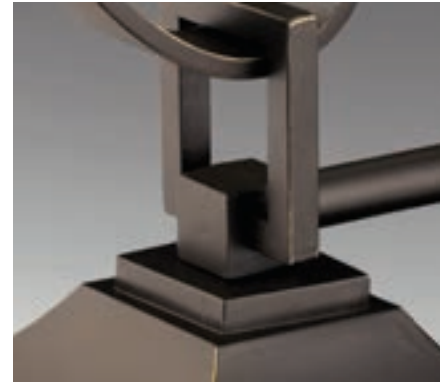

GIBBES STREET

Elongated frames capture the romantic charm of vintage gas lanterns. Inspired by a stroll down a Charlestonian street bearing the same name, the Gibbes Street outdoor lantern collection features clear beveled glass and a classic Black or Antique Bronze finish. Wall, post, and hanging lanterns complete the family.