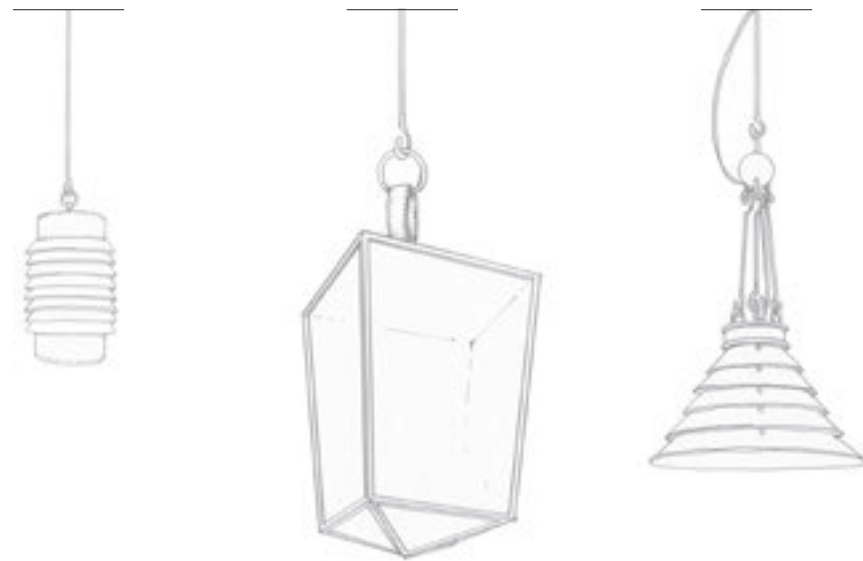

VERDAE
Antique Bronze p.278

VERDAE
Textured Black p.279

WHITACRE LED
Antique Bronze p.276

JEFFREY ALAN MARKS

PROGRESS LIGHTING
DESIGN+SERIES™

A fitting collaboration between dreamer and maker.

DREAMER

Jeffrey's purposeful and authentic spaces beg to be lived in rather than existing only to be stylish. Today this Elle Décor A-List designer's spirited aesthetic is realized beyond his fortunate clients through licensing partnerships and a broader audience can look forward to homes that are more genuine, more personal and more engaging.