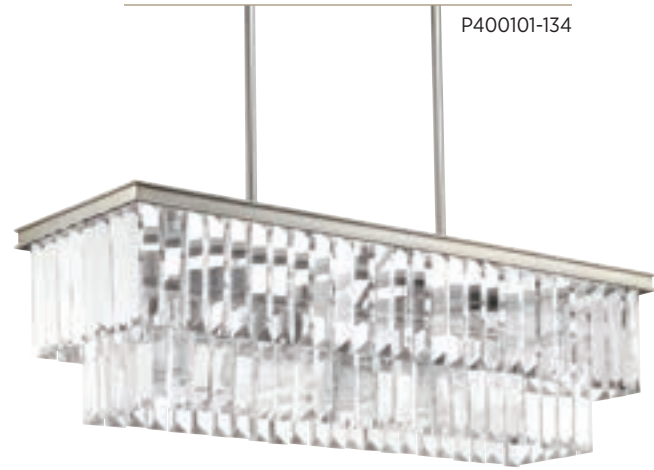

GLIMMER

FINISHES

- Antique Bronze - 20
- Silver Ridge - 134

FOUR-LIGHT LINEAR CHANDELIER

P400101-134 Silver Ridge
P400101-20 Antique Bronze
33-7/8" W., 11-1/2" L. 11" ht.
Overall ht. w/stem 76", wire 15'.
Four medium base lamps,
each 60w max.

MINI-PENDANT

P5320-20 Antique Bronze
P5320-134 Silver Ridge
6" dia., 11-1/4" ht.
Overall ht. w/stem 77-1/2", wire 10'.
One medium base lamp,
100w max.

P400101-134