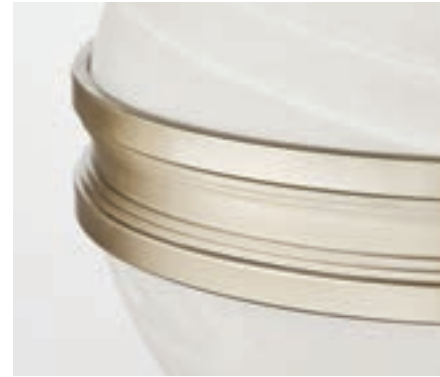

POINT DUME™ / MOONRISE

Quintessential JAM, Moonrise is an ethereal globe fashioned of Antique Nickel and marbled white glass. With a nod to its vintage ancestry, this simple style statement manages to defy time and live quite happily in the present. Jeffrey recommends the simplicity of Moonrise's round silhouette the perfect choice when the design calls for multiples.