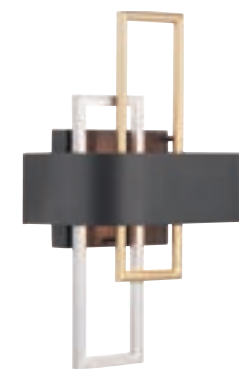

P710057-031