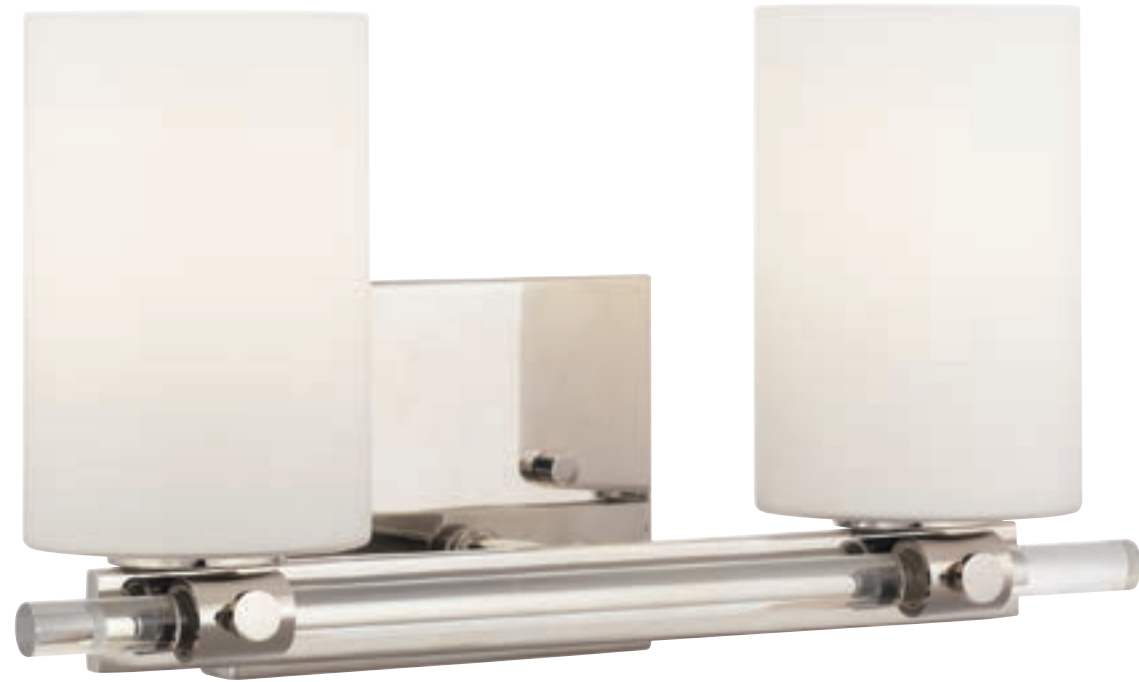

All fixtures mount up or down.

LISBON

Enjoy high status with a bath and vanity collection full of femininity, sparkle and shine. Etched opal glass shades sit atop an elegant K9 glass rod, highlighted with a Polished Nickel or Matte Black finish. The highly polished design style complements both Modern and Luxe interiors and can be mounted up or down.