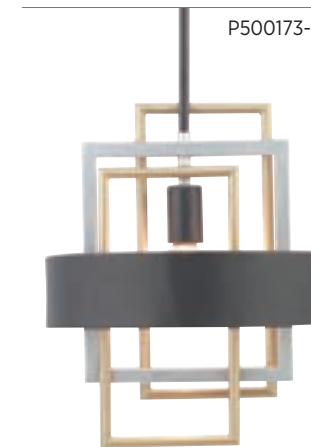

P500173-031

COLLECTIONS

FINISH

● Matte Black - 031

PAIR WITH

Orrizo
Glaysé

SIX-LIGHT ISLAND

P400170-031 Matte Black
38" W., 16-3/8" ht., 7" d.
Overall ht. w/stem 82-1/2", wire 15'.
Six candelabra base lamps,
each 60w max.

MINI-PENDANT

P500173-031 Matte Black
12" dia., 14-5/8" ht.
Overall ht. w/stem 80", wire 10'.
One medium base lamp,
75w max.

SIX-LIGHT PENDANT

P500174-031 Matte Black
24" dia., 26" ht.
Overall ht. w/stem 87-1/2", wire 15'.
Six candelabra base lamps,
each 60w max.

TWO-LIGHT WALL SCONCE

P710057-031 Matte Black
11" W., 15-1/2" ht.
Extends 6". H/CTR 7-3/4".
Two G16.5 candelabra base lamps,
each 60w max.