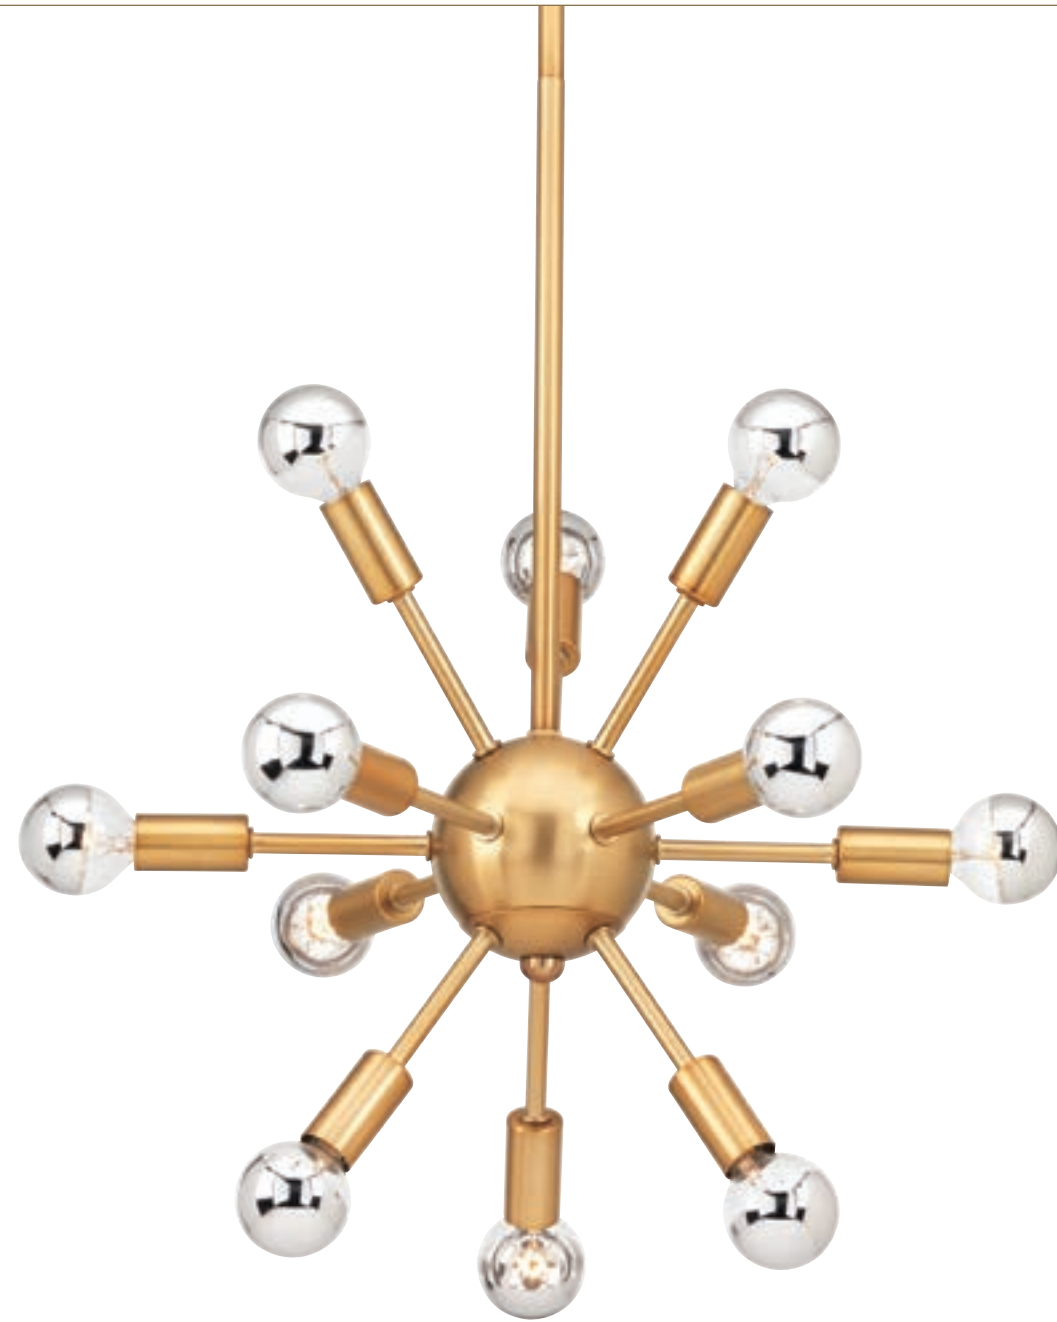

ION

Featuring a Polished Nickel or Brushed Bronze finish, these Space-Age inspired chandeliers boast either twelve or sixteen lights, each extending to support a single candelabra base lamp. Additionally, Ion chandeliers pair with Progress Lighting's Elevate collection for stunning Mid-Century inspired interiors.

P400040-109