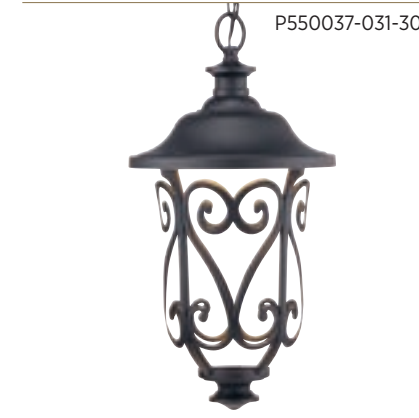

P550037-030-30

P550037-031-30