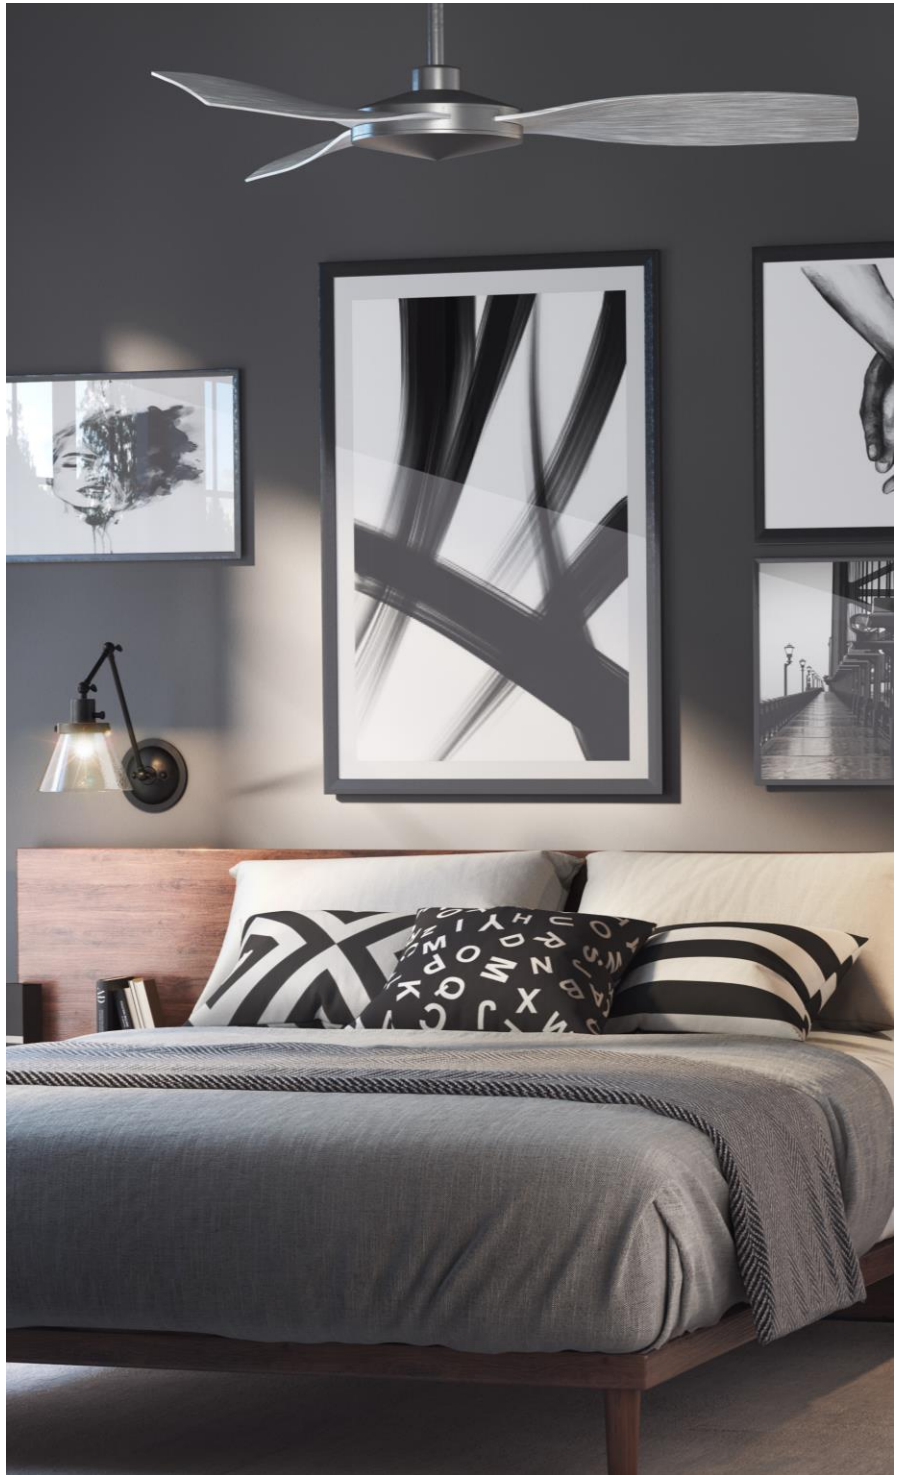

See Yourself Here

Every home and every family has a story that's all their own. In this issue, we introduce you to the many ways Progress Lighting can bring that story to life.

PROGRESS LIGHTING

701 Millennium Boulevard
Greenville, SC 29607

www.progresslighting.com

PL_1648 08/21