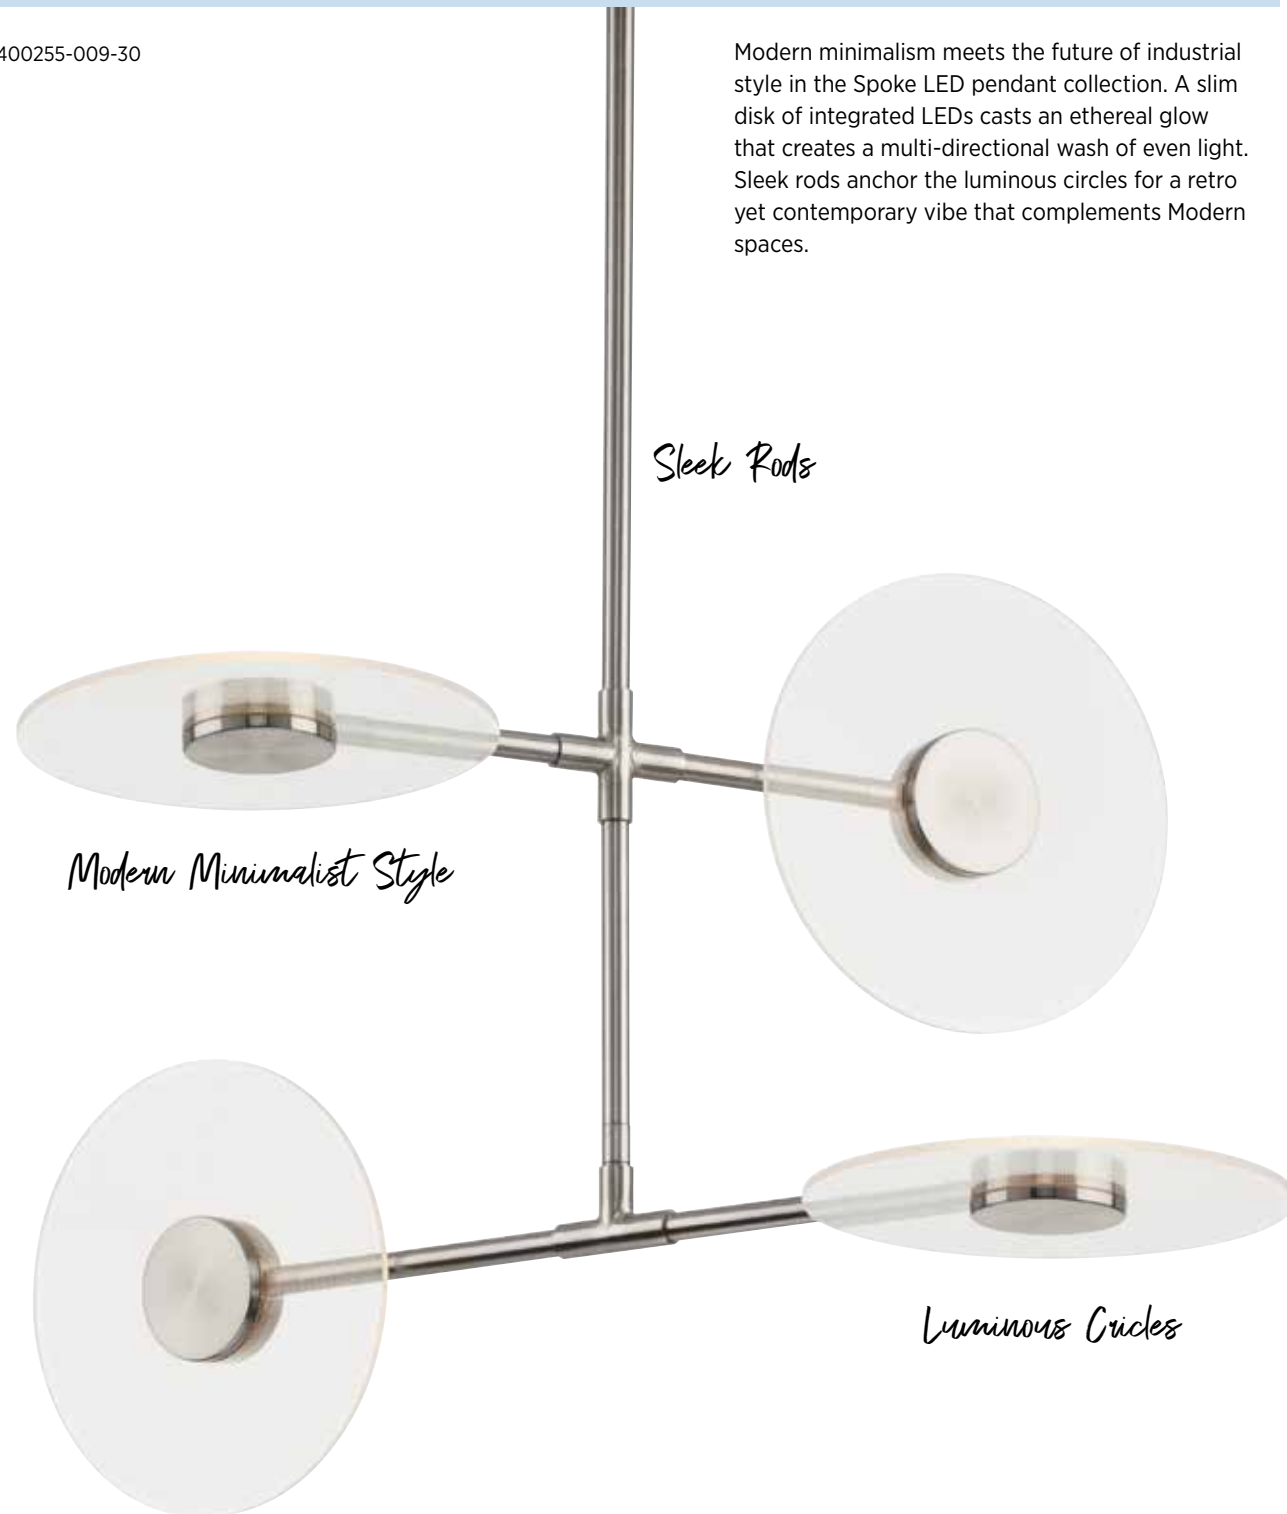

Spoke LED

FINISHES

- Brushed Nickel - 009
- Matte Black - 031

P400255-009-30

Modern minimalism meets the future of industrial style in the Spoke LED pendant collection. A slim disk of integrated LEDs casts an ethereal glow that creates a multi-directional wash of even light. Sleek rods anchor the luminous circles for a retro yet contemporary vibe that complements Modern spaces.

Sleek Rods

Modern Minimalist Style

Luminous Circles

P400255-009-30

FOUR-LIGHT LED CHANDELIER

P400255-009-30 Brushed Nickel

P400255-031-30 Matte Black

25-1/2" dia., 27-1/8" ht.

Overall ht. w/stem 57-1/2", wire 10'.

20w integrated LED, 3000K,

90CRI, 2096 delivered lumens.

JAB

LED PENDANT

P500318-009-30 Brushed Nickel

P500318-031-30 Matte Black

17-3/4" dia., 6-1/2" ht.

Overall ht. w/stem 122-3/8", wire 10'.

20w integrated LED, 3000K,

90CRI, 1762 delivered lumens.

JAB