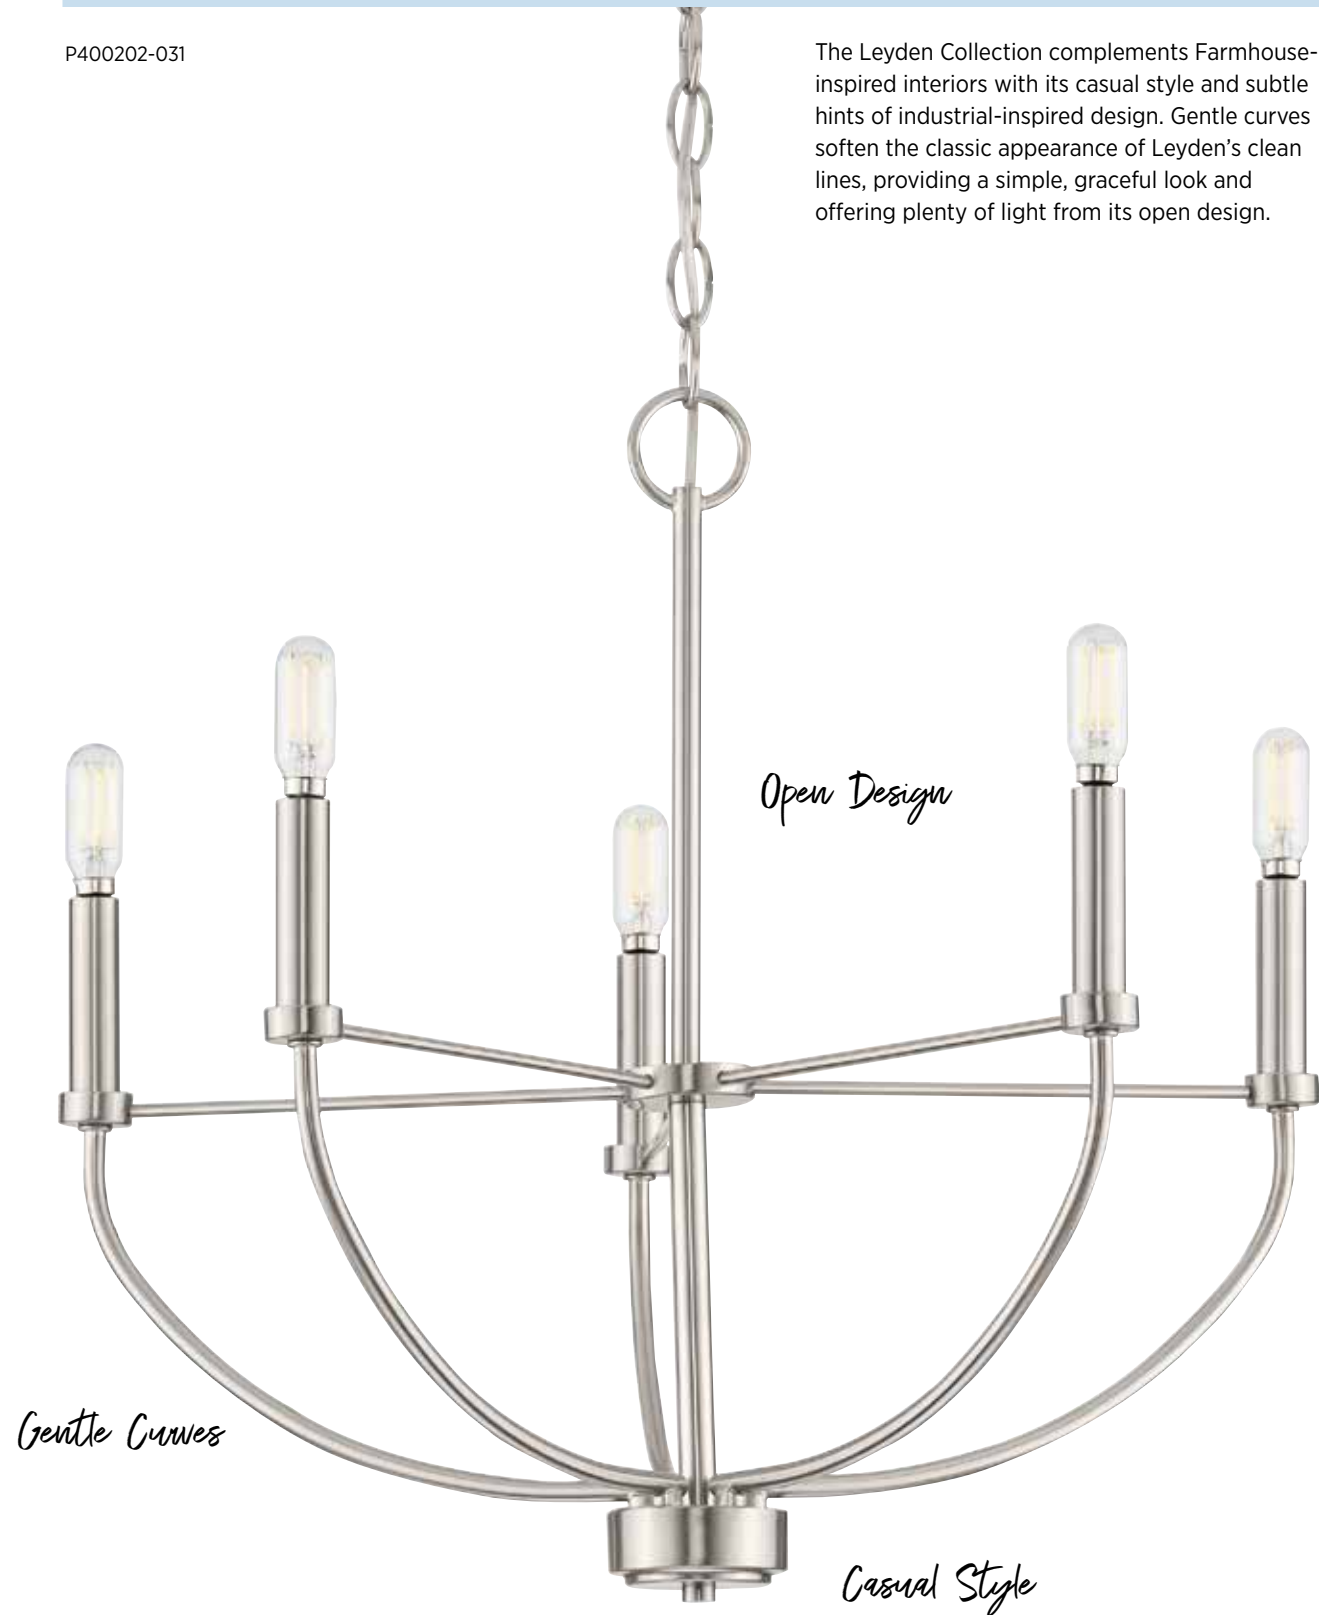

Leyden

FINISHES

- Brushed Nickel - 009
- Matte Black - 031

PAIR WITH

- Winslett
- Hemsworth

P400202-031

The Leyden Collection complements Farmhouse-inspired interiors with its casual style and subtle hints of industrial-inspired design. Gentle curves soften the classic appearance of Leyden's clean lines, providing a simple, graceful look and offering plenty of light from its open design.

Leyden

FIVE-LIGHT CHANDELIER

P400202-009 Brushed Nickel
22-3/8" dia., 20" ht.
Overall ht. w/chain 95", wire 15'.
Five candelabra base lamps,
each 60w max.

NINE-LIGHT CHANDELIER

P400228-009 Brushed Nickel
28" dia., 27" ht.
Overall ht. w/chain 102", wire 15'.
Nine candelabra base lamps,
each 60w max.

FOUR-LIGHT FOYER

P500302-009 Brushed Nickel
15" dia., 23" ht.
Overall ht. w/chain 98", wire 15'.
Four candelabra base lamps,
each 60w max.

EIGHT-LIGHT FOYER

P500303-009 Brushed Nickel
18" dia., 33" ht.
Overall ht. w/chain 108", wire 15'.
Eight candelabra base lamps,
each 60w max.

ONE-LIGHT PENDANT

P500316-009 Brushed Nickel
13" dia., 13" ht.
Overall ht. w/chain 88", wire 10'.
One medium base lamp, 60w max.