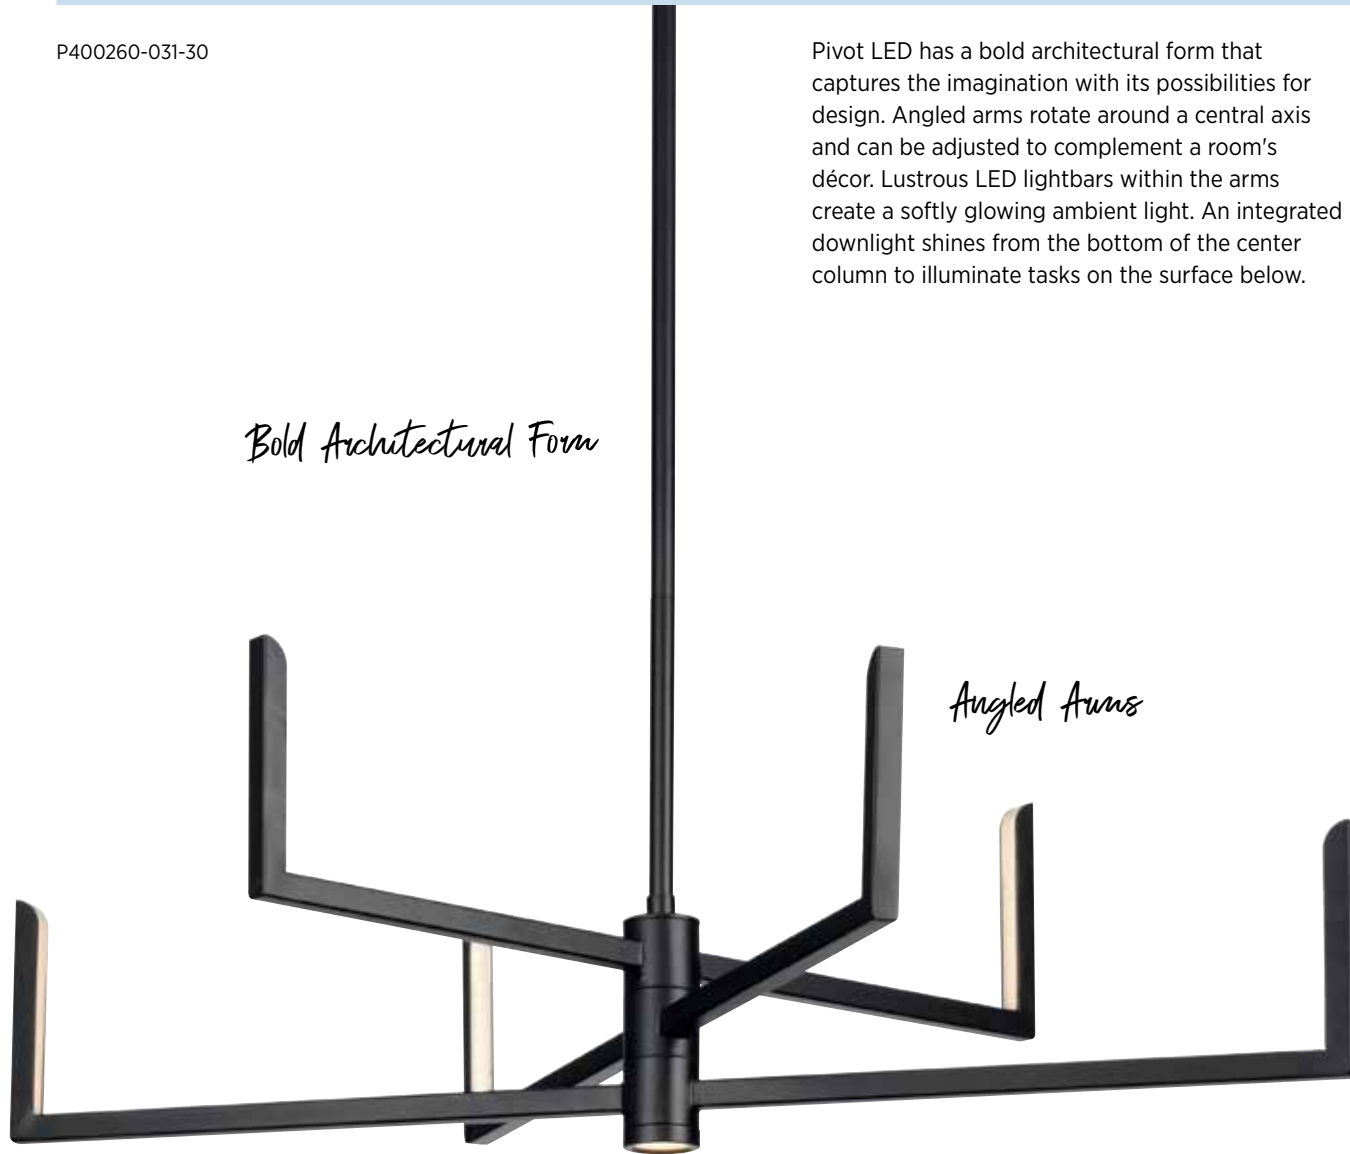

Pivot LED

FINISHES

- Satin White - 028
- Matte Black - 031

P400260-031-30

Pivot LED has a bold architectural form that captures the imagination with its possibilities for design. Angled arms rotate around a central axis and can be adjusted to complement a room's décor. Lustrous LED lightbars within the arms create a softly glowing ambient light. An integrated downlight shines from the bottom of the center column to illuminate tasks on the surface below.

Bold Architectural Form

Angled Arms

Downlight