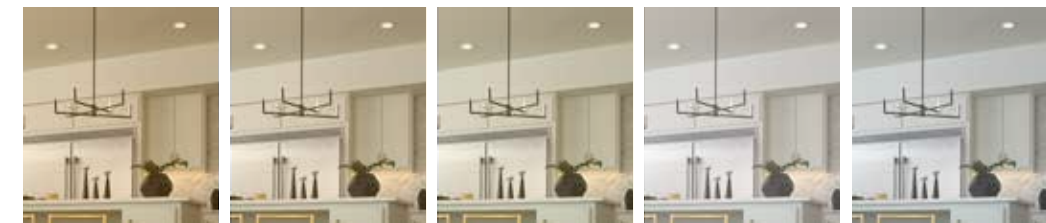

Eyeball

The smooth metal trim provides an elevated look. The adjustable light source can be aimed allowing the trim to be used as a standard downlight, accent light, wall wash or sloped ceiling light. This unique design allows the adjustable light source to remain hidden within the trim, allowing for the cleanest appearance. An integrated ceiling pitch indicator makes adjusting the light to match the ceiling pitch easy. The 5-CCT selectable LED light engine offers flexibility in application, allowing for the choice of 5 different color temperatures: warm, soft, bright, cool or daylight.

P800018-028-CS Satin White
7-3/4" dia., 3-15/16" ht.
8w integrated LED,
2700K, 3000K, 3500K, 4000K, 5000K,
90CRI, 750 lumens (at 3000K).

COMPATIBLE RECESSED HOUSINGS
P851-ICAT P87-AT P86-TG, P821-FBFC
P1851-ICAT P87-ATQC P186-TG P871-LED-001
P1841-ICAT P187-TG P821-FB P1871-LED-001

P800019-028-CS Satin White
7-3/8" dia., 3-7/16" ht.
8w integrated LED,
2700K, 3000K, 3500K, 4000K, 5000K,
90CRI, 771 lumens (at 3000K).

COMPATIBLE RECESSED HOUSINGS
P851-ICAT P87-AT P86-TG, P1871-LED-001
P1851-ICAT P87-ATQC P186-TG
P1841-ICAT P187-TG P871-LED-001