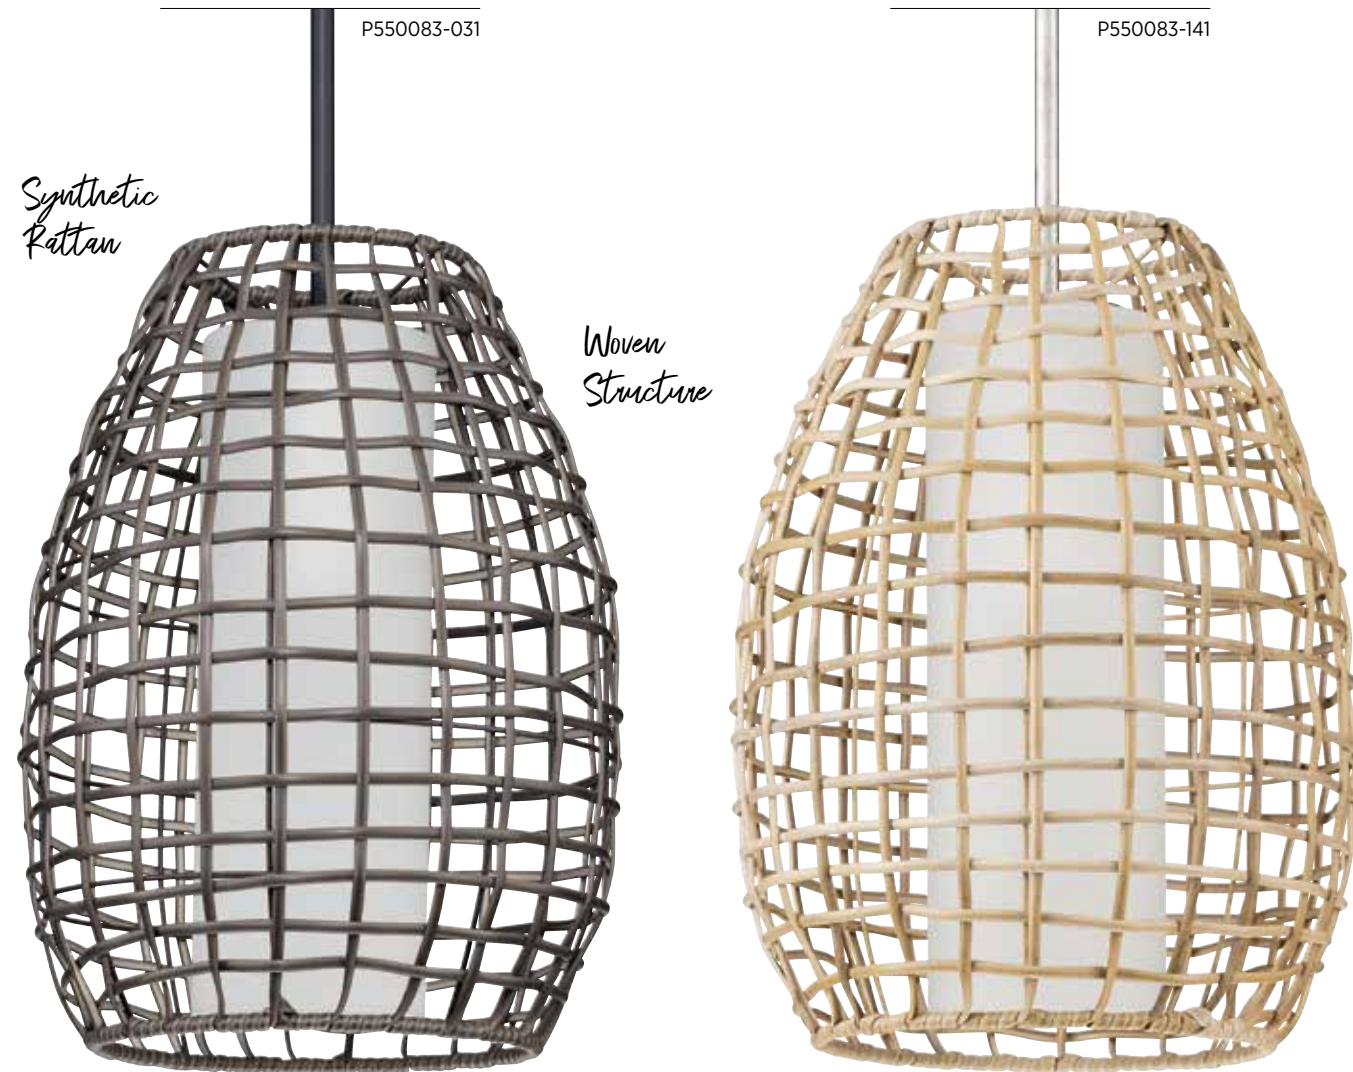

Pawley

FINISHES

- Matte Black - 031
- Galvanized-141

Pawley has an airy basketweave design offering an organic global feel and coastal warmth. The synthetic rattan frame has a graceful, lattice-like design and a lovely, hand-applied finish that gives charm and depth. The frame's woven structure comfortably diffuses the glow from the etched glass shade at its center. Pawley's natural aesthetic is ideal for indoor-outdoor entertaining in Coastal, Rustic and Transitional settings. Listed for damp location installation.

Synthetic Rattan

Woven Structure

Etched Glass Shade

ONE-LIGHT OUTDOOR PENDANT
P550083-031 Matte Black
P550083-141 Galvanized
12" dia., 16" ht.
Overall ht. w/stem 82", wire 10'.
One medium base lamp,
100w max.

Manteo

FINISH

- Cottage White - 151

P550084-151

Manteo features a dense woven design that infuses outdoor spaces with a rugged style. Its double-shade design filters warm, subtle light downwards to add a glowing ambiance to covered outdoor patios, porches, and dining areas. Constructed of natural-looking synthetic rattan, Manteo adds a unique, warm touch to Coastal and Transitional settings. Listed for damp location installation.