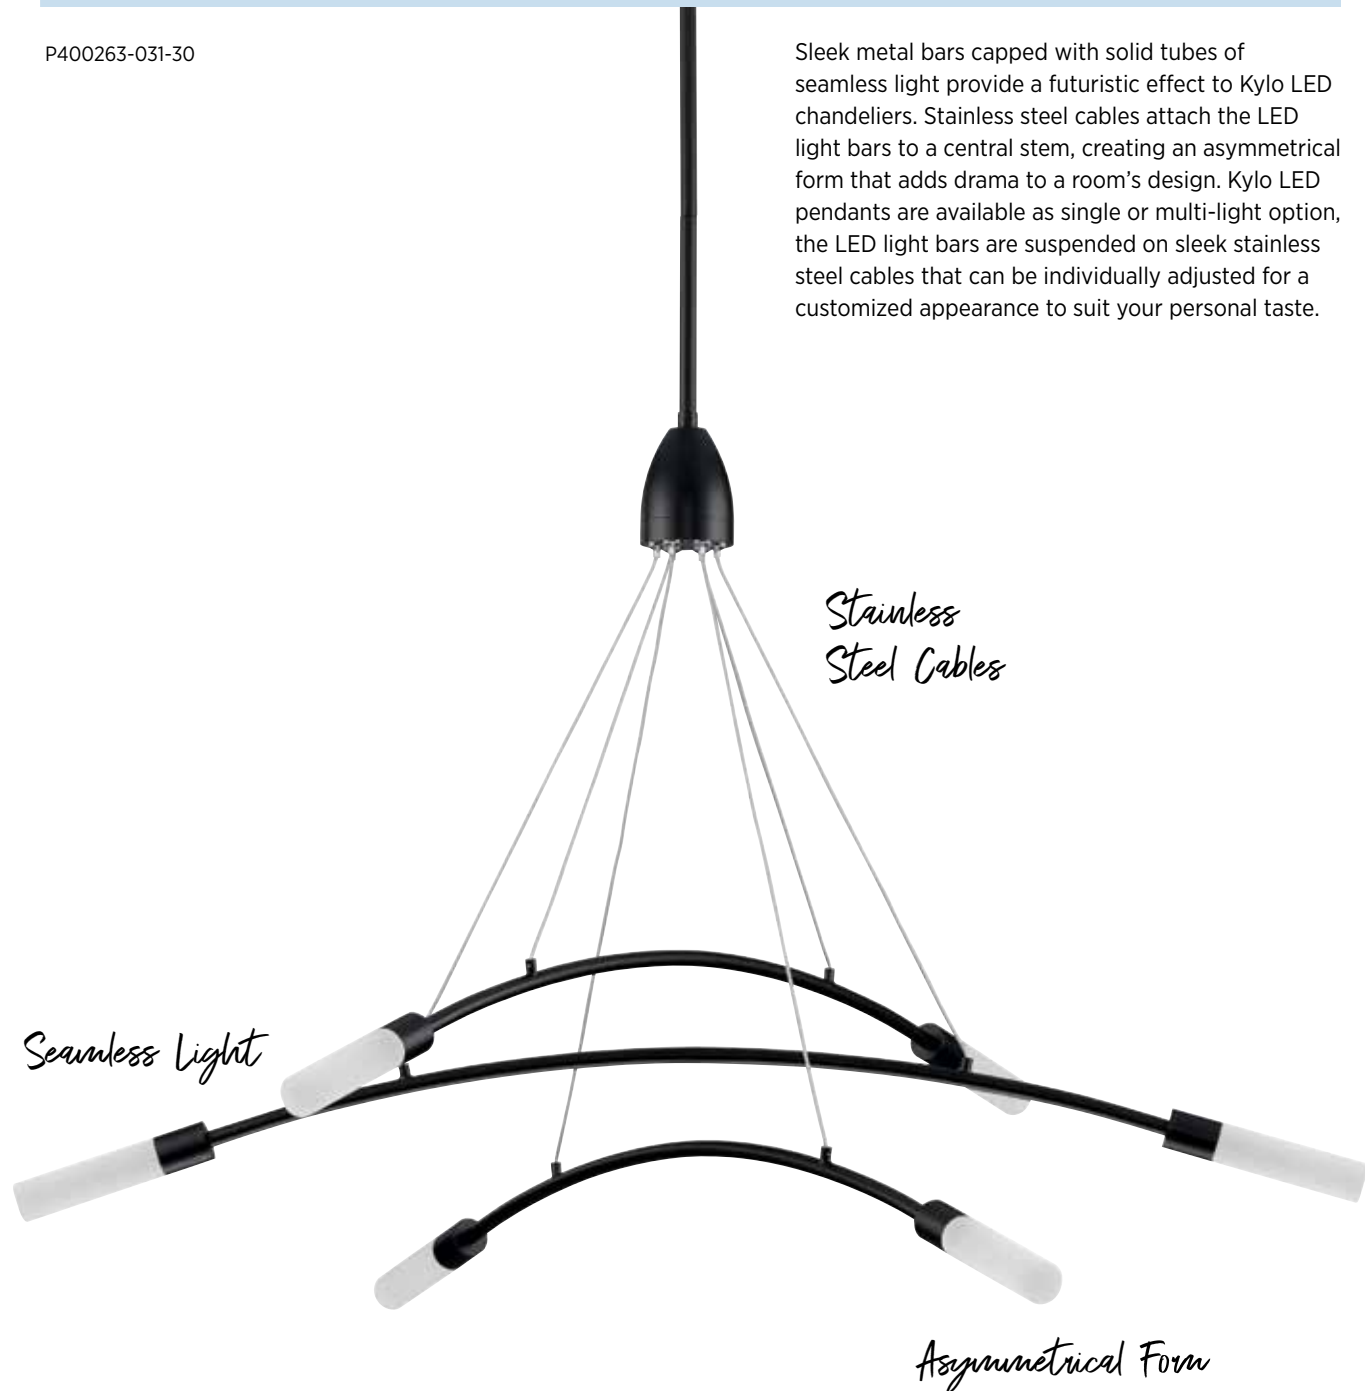

Overall ht. w/stem 122-3/8", wire 10'.

20w integrated LED, 3000K,

90CRI, 1762 delivered lumens.

JAB

P400255-031-30

P500318-031-30

P500318-009-30

Kylo LED

FINISHES

- Brushed Nickel - 009
- Matte Black - 031

P400263-031-30

Sleek metal bars capped with solid tubes of seamless light provide a futuristic effect to Kylo LED chandeliers. Stainless steel cables attach the LED light bars to a central stem, creating an asymmetrical form that adds drama to a room's design. Kylo LED pendants are available as single or multi-light option, the LED light bars are suspended on sleek stainless steel cables that can be individually adjusted for a customized appearance to suit your personal taste.