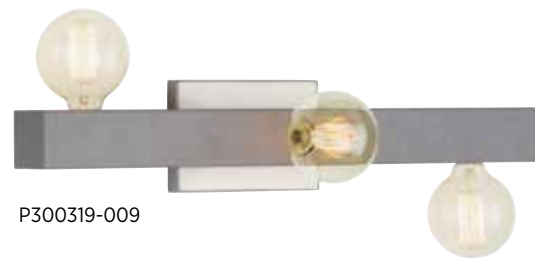

P300319-009