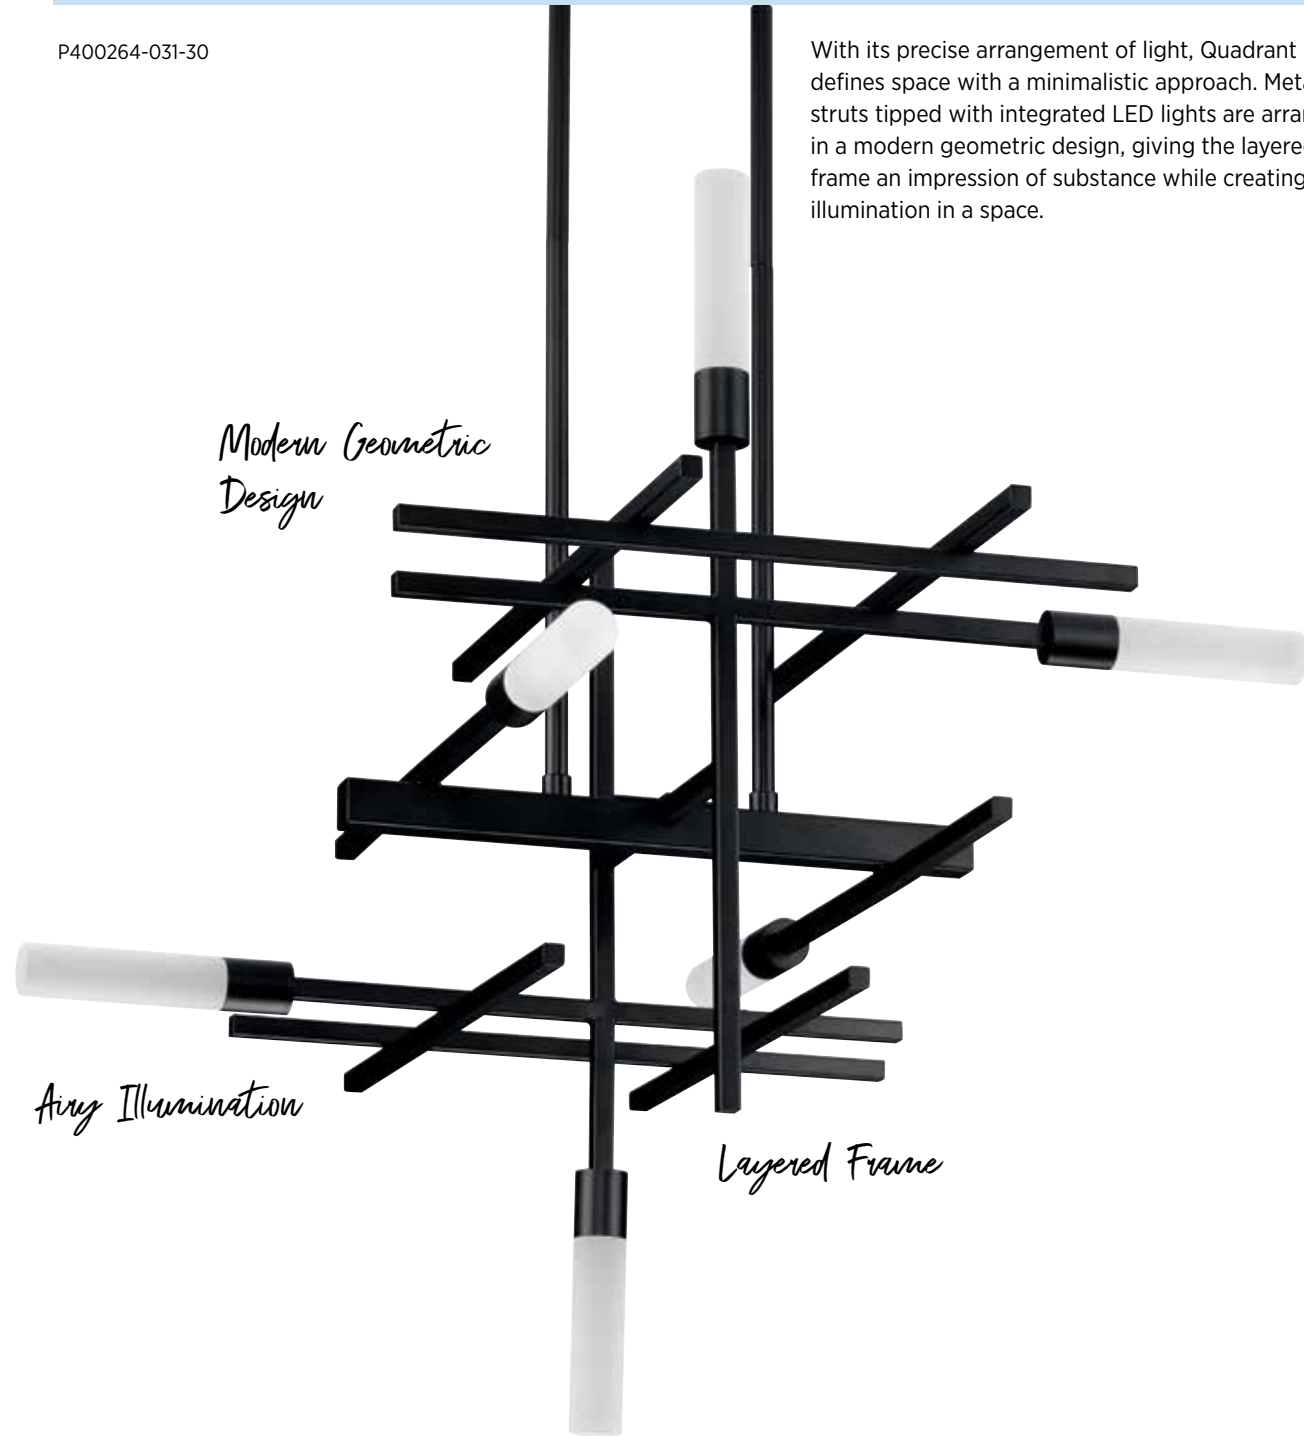

Quadrant LED

FINISH
● Matte Black - 031

P400264-031-30

With its precise arrangement of light, Quadrant LED defines space with a minimalistic approach. Metal struts tipped with integrated LED lights are arranged in a modern geometric design, giving the layered frame an impression of substance while creating airy illumination in a space.

Modern Geometric Design

Airy Illumination

Layered Frame

P400264-031-30

P710103-031-30

P710103-031-30
shown ceiling mounted

P350209-031-30

Quadrant LED

FOUR-LIGHT FLUSH MOUNT
P350209-031-30 Matte Black
Ceiling or wall mount.
20" dia., 4" ht.
24w integrated LED, 3000K,
90CRI, 1261 delivered lumens.

JAB

SIX-LIGHT LED CHANDELIER
P400264-031-30 Matte Black
26-1/8" dia., 26-1/8" ht.
Overall ht. w/stem 71-1/16", wire 10'.
24w integrated LED, 3000K,
90CRI, 1346 delivered lumens.

JAB

TWO-LIGHT LED WALL SCONCE
P710103-031-30 Matte Black
Ceiling or wall mount. Can be
installed vertically or horizontally.
8" W., 24" ht.
Extends 3-5/16". H/CTR 12".
13w integrated LED, 3000K,
90CRI, 686 delivered lumens.

JAB ADA