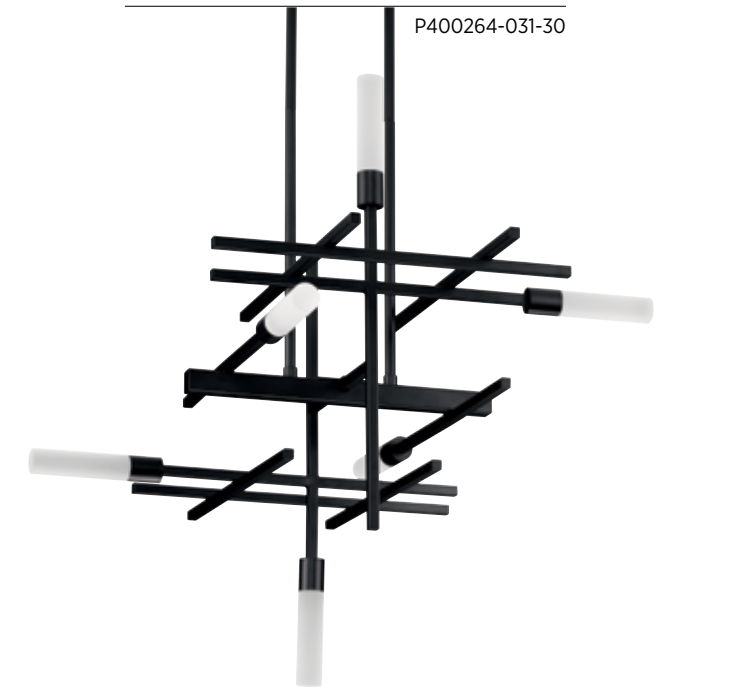

Quadrant LED

FINISH
● Matte Black - 031

P400264-031-30

With its precise arrangement of light, Quadrant LED defines space with a minimalistic approach. Metal struts tipped with integrated LED lights are arranged in a modern geometric design, giving the layered frame an impression of substance while creating airy illumination in a space.

Modern Geometric Design

Airy Illumination

Layered Frame

P400264-031-30

P710103-031-30

P710103-031-30
shown ceiling mounted

P350209-031-30

Quadrant LED

FOUR-LIGHT FLUSH MOUNT
P350209-031-30 Matte Black
Ceiling or wall mount.
20" dia., 4" ht.
24w integrated LED, 3000K,
90CRI, 1261 delivered lumens.

JAB

SIX-LIGHT LED CHANDELIER
P400264-031-30 Matte Black
26-1/8" dia., 26-1/8" ht.
Overall ht. w/stem 71-1/16", wire 10'.
24w integrated LED, 3000K,
90CRI, 1346 delivered lumens.

JAB

TWO-LIGHT LED WALL SCONCE
P710103-031-30 Matte Black
Ceiling or wall mount. Can be
installed vertically or horizontally.
8" W., 24" ht.
Extends 3-5/16". H/CTR 12".
13w integrated LED, 3000K,
90CRI, 686 delivered lumens.

JAB ADA