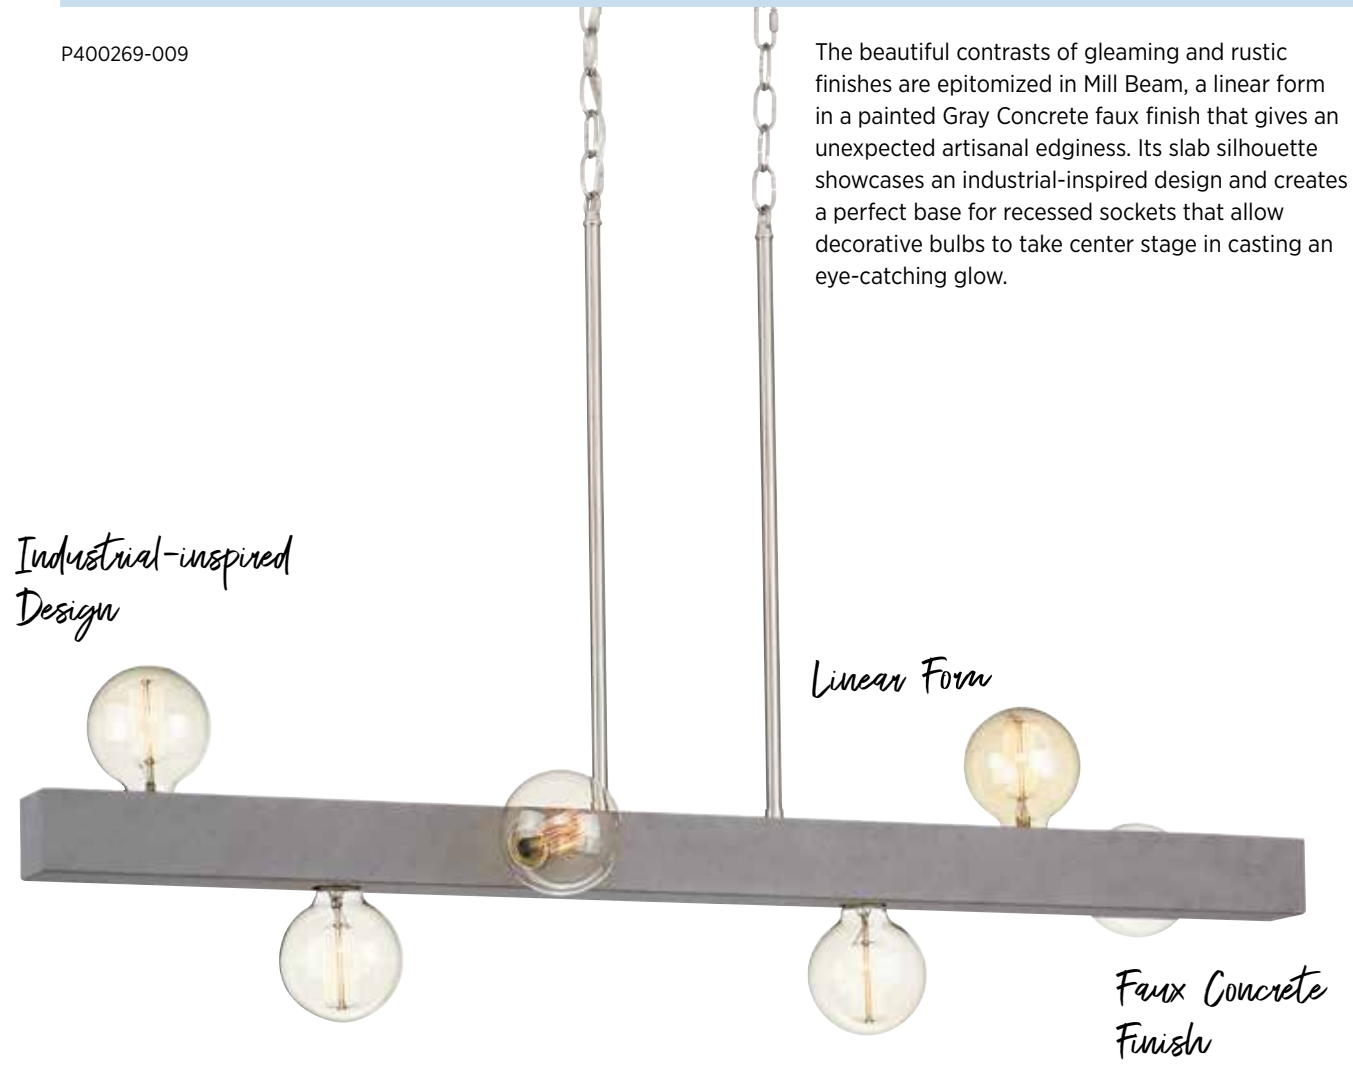

Mill Beam

FINISH

● Brushed Nickel - 009

PAIR WITH

Hemsworth
Bonn

The beautiful contrasts of gleaming and rustic finishes are epitomized in Mill Beam, a linear form in a painted Gray Concrete faux finish that gives an unexpected artisanal edginess. Its slab silhouette showcases an industrial-inspired design and creates a perfect base for recessed sockets that allow decorative bulbs to take center stage in casting an eye-catching glow.

P400269-009

P710099-009

Mill Beam

SIX-LIGHT LINEAR CHANDELIER

P400269-009 Brushed Nickel
48" L., 2-3/8" W., 2-3/4" ht.
Overall ht. w/stem 54", wire 10'.
Six medium base lamps,
each 60w max.

TWO-LIGHT CONVERTIBLE MINI-PENDANT

P500328-009 Brushed Nickel
Hanging and ceiling mount
hardware included.
2-3/8" sq., 10-1/2" ht.
Overall ht. w/stem 54", wire 10'.
Two medium base lamps,
each 60w max.

WALL BRACKET

P710099-009 Brushed Nickel
Install facing up or down.
4-3/4" W., 7-1/8" ht.
Extends 4-3/8". H/CTR 3-5/8".
One medium base lamp, 60w max.