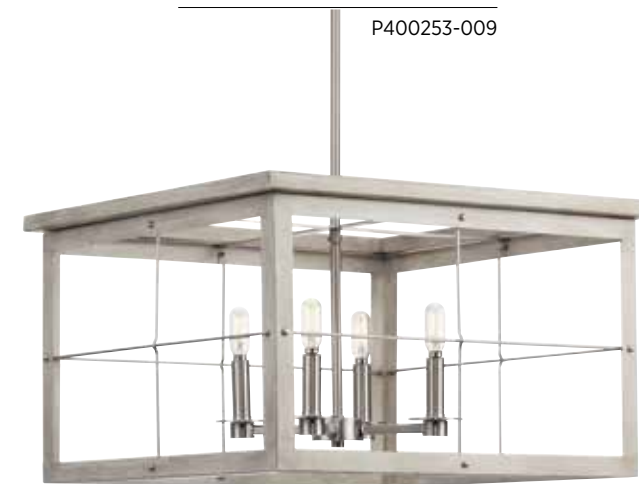

P400253-009