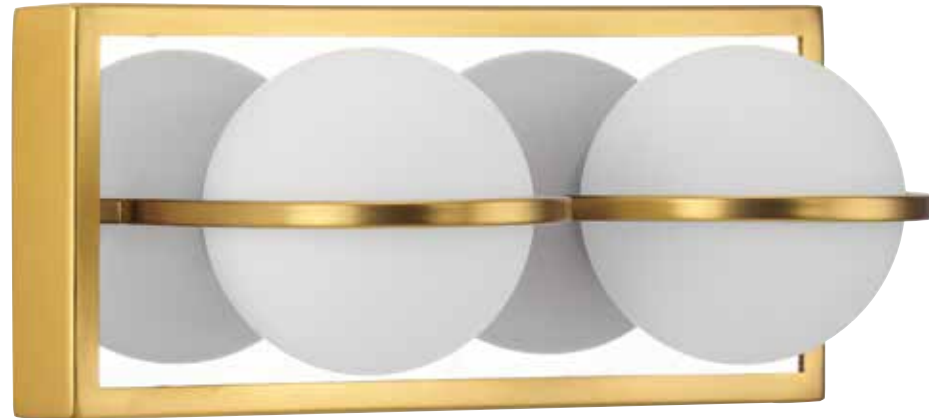

Pearl LED

FINISHES

- Satin Brass - 012
- Matte Black - 031

P300311-012-30

Pearl LED combines elements of simple geometry, adding together circles and rectangles to equal an elegant streamlined design. Light is multiplied from a reflective polished chrome backplate, giving extra dimension and dazzle.

Geometric Form

Streamlined Design

Polished Chrome Backplate

TWO-LIGHT LED BATH

P300311-012-30 Satin Brass
P300311-031-30 Matte Black
12" L., 5" ht.
Extends 5-1/2". H/CTR 2-1/4".
13w integrated LED, 3000K,
90CRI, 812 delivered lumens.

P300312-012-30

P300311-012-30

THREE-LIGHT LED BATH

P300312-012-30 Satin Brass
P300312-031-30 Matte Black
18" L., 5" ht.
Extends 5-1/2". H/CTR 2-1/2".
19.5w integrated LED, 3000K,
90CRI, 1292 delivered lumens.

P300313-012-30

P300311-031-30

FOUR-LIGHT LED BATH

P300313-012-30 Satin Brass
P300313-031-30 Matte Black
23-7/8" L., 5" ht.
Extends 5-1/2". H/CTR 2-1/2".
24w integrated LED, 3000K,
90CRI, 1692 delivered lumens.

P300312-031-30

P300313-031-30

All fixtures can be installed horizontally or vertically.

All fixtures:

Grid LED

FINISHES

- Matte Black - 031
- Silver Ridge - 134

P300331-031-30

Grid LED pairs sleek geometric frame with a linear acrylic, etched linen shade to provide a dramatic look and soft illumination.

Geometric Frame