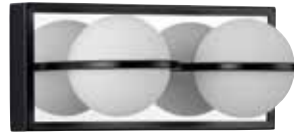

P300311-031-30

FOUR-LIGHT LED BATH

P300313-012-30 Satin Brass
P300313-031-30 Matte Black
23-7/8" L., 5" ht.
Extends 5-1/2". H/CTR 2-1/2".
24w integrated LED, 3000K,
90CRI, 1692 delivered lumens.