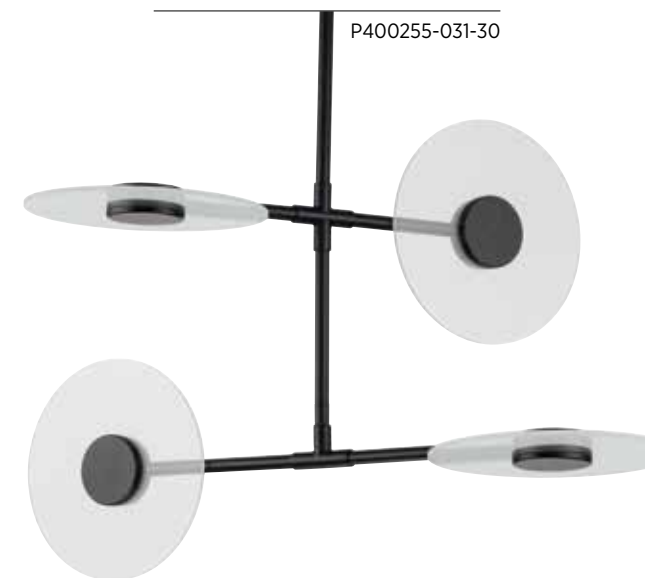

Overall ht. w/stem 57-1/2", wire 10'.

20w integrated LED, 3000K,

90CRI, 2096 delivered lumens.

JAB

LED PENDANT

P500318-009-30 Brushed Nickel

P500318-031-30 Matte Black

17-3/4" dia., 6-1/2" ht.

Overall ht. w/stem 122-3/8", wire 10'.

20w integrated LED, 3000K,

90CRI, 1762 delivered lumens.

JAB

P400255-031-30

P500318-031-30

P500318-009-30

Kylo LED

FINISHES

- Brushed Nickel - 009
- Matte Black - 031

P400263-031-30

Sleek metal bars capped with solid tubes of seamless light provide a futuristic effect to Kylo LED chandeliers. Stainless steel cables attach the LED light bars to a central stem, creating an asymmetrical form that adds drama to a room's design. Kylo LED pendants are available as single or multi-light option, the LED light bars are suspended on sleek stainless steel cables that can be individually adjusted for a customized appearance to suit your personal taste.