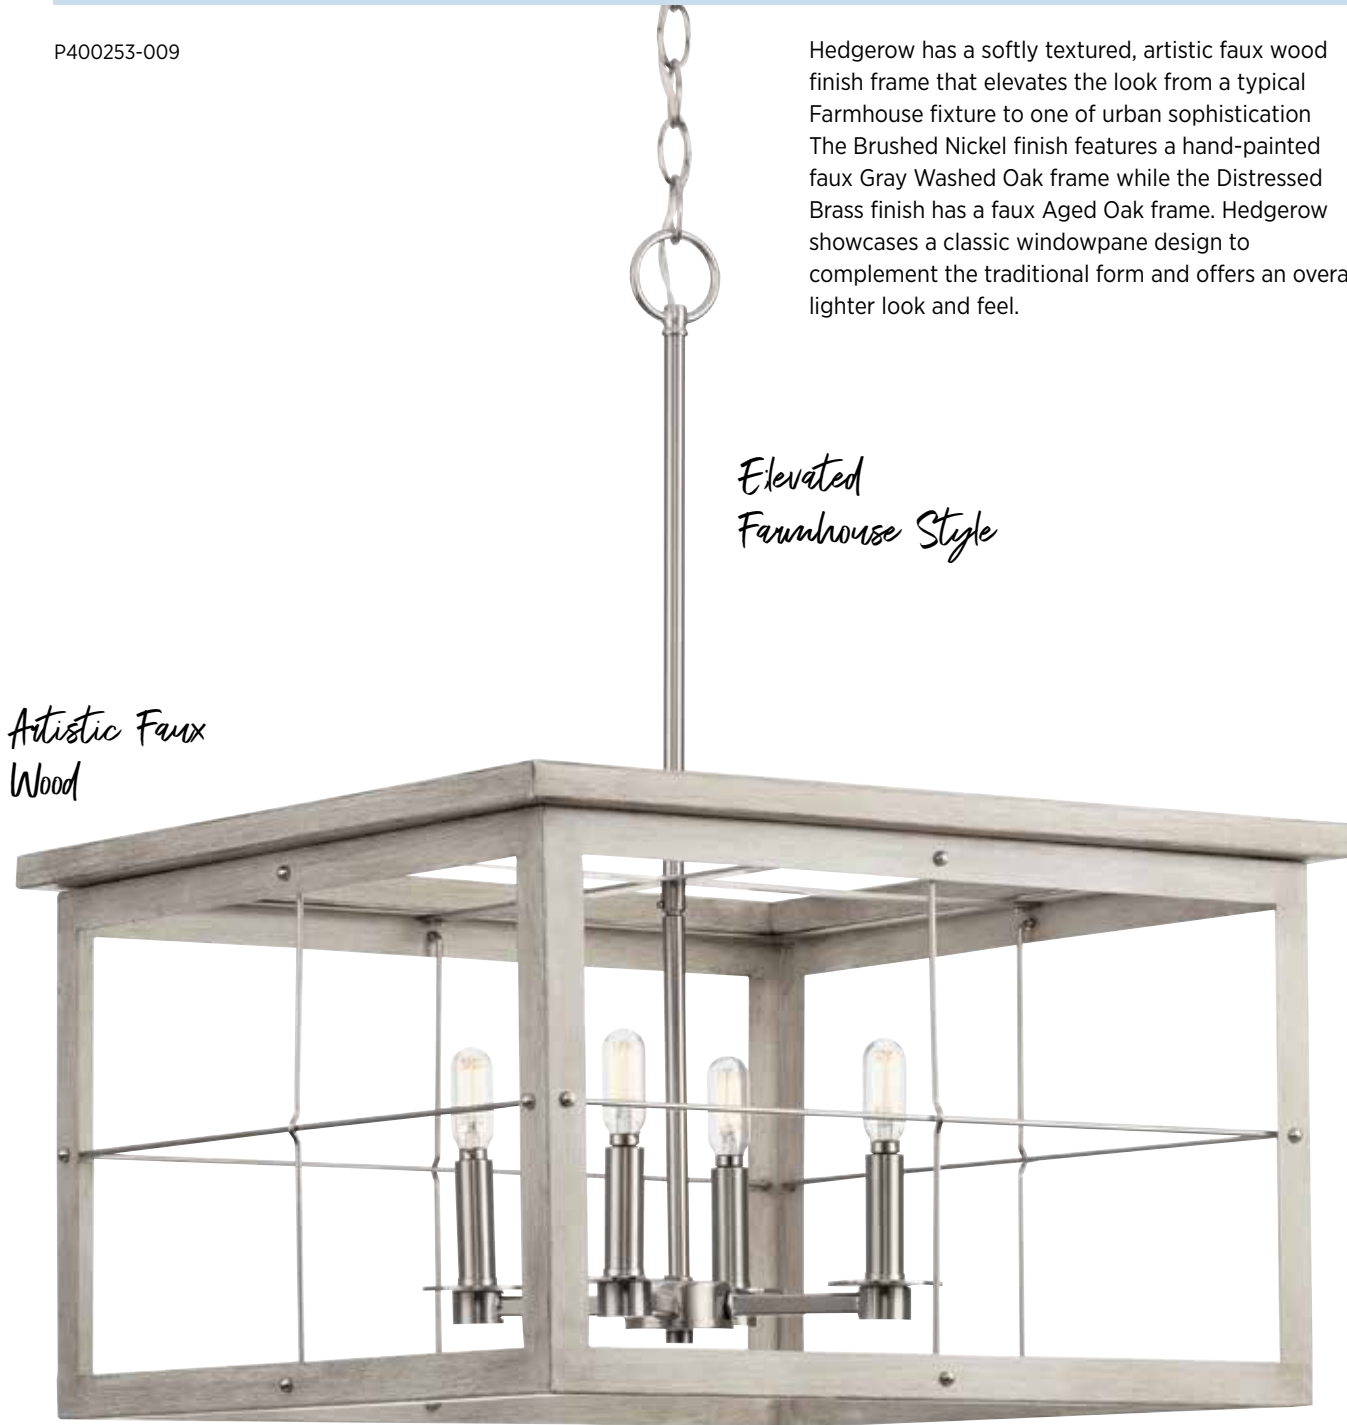

Hedgerow

FINISHES

- Brushed Nickel - 009
- Distressed Brass - 175

PAIR WITH

- Terrazzo
- Rushton

P400253-009

Hedgerow has a softly textured, artistic faux wood finish frame that elevates the look from a typical Farmhouse fixture to one of urban sophistication. The Brushed Nickel finish features a hand-painted faux Gray Washed Oak frame while the Distressed Brass finish has a faux Aged Oak frame. Hedgerow showcases a classic windowpane design to complement the traditional form and offers an overall lighter look and feel.

*Elevated
Farmhouse Style*

*Artistic Faux
Wood*

Windowpane Design