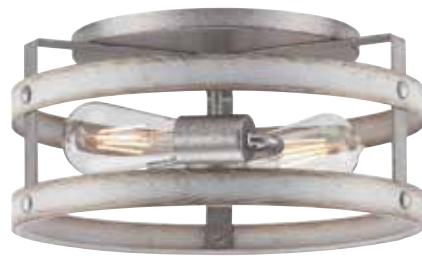

P350169-141