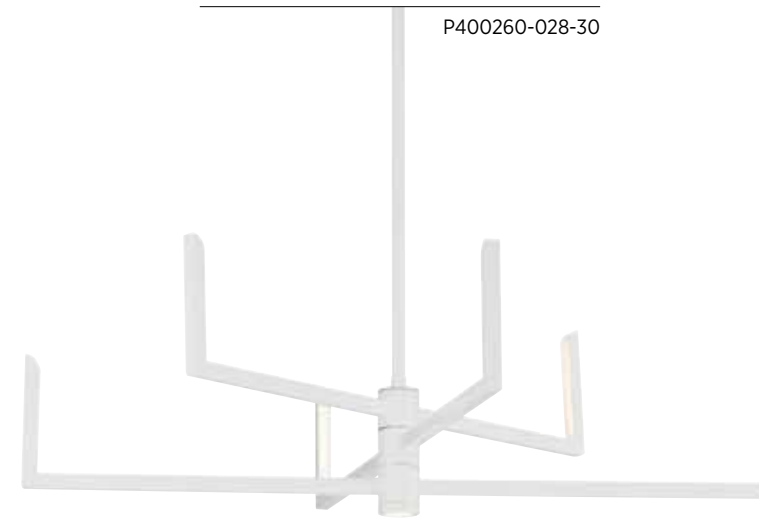

P400260-028-30