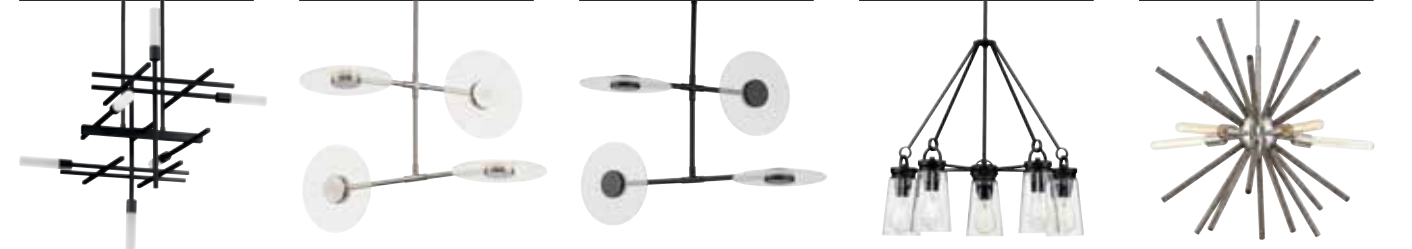

QUADRANT LED Matte Black p.28   **SPOKE LED** Brushed Nickel p.22   **SPOKE LED** Matte Black p.23   **STOCKBRACE** Matte Black p.38   **THORPE** Brushed Nickel p.37