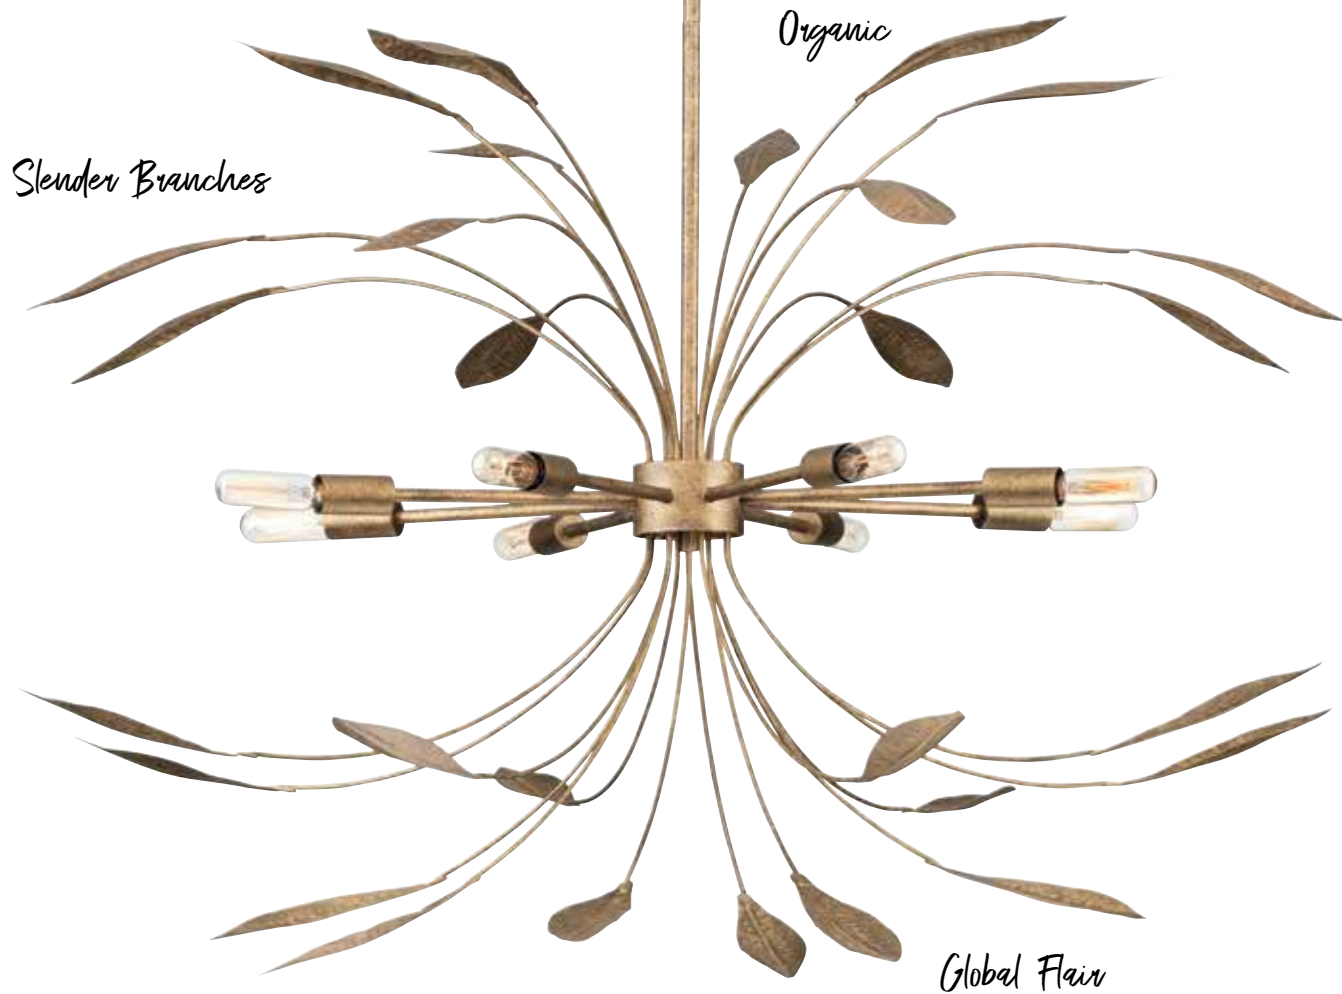

P400257-009-30

Mariposa

P500416-168

FINISHES

- Antique Gold - 168
- Gilded Silver - 176

PAIR WITH

- Spicewood
- Gresham

Take a naturalistic approach to modern room design with Mariposa. Slender branches bloom outward from the central stem, bearing delicate leaves finished in bright and luxurious tones. Mariposa's organic feel is balanced by the minimalist lines of its multi-directional light arrangement, bringing a fresh touch to a range of settings seeking a global flair.

Mariposa

SEMI-FLUSH CONVERTIBLE

P350210-168 Antique Gold
Hanging and ceiling mount hardware included.
20" dia., 8-3/8" ht.
Overall ht. w/stem 33-1/2", wire 36".
Five candelabra base lamps, each 60w max.