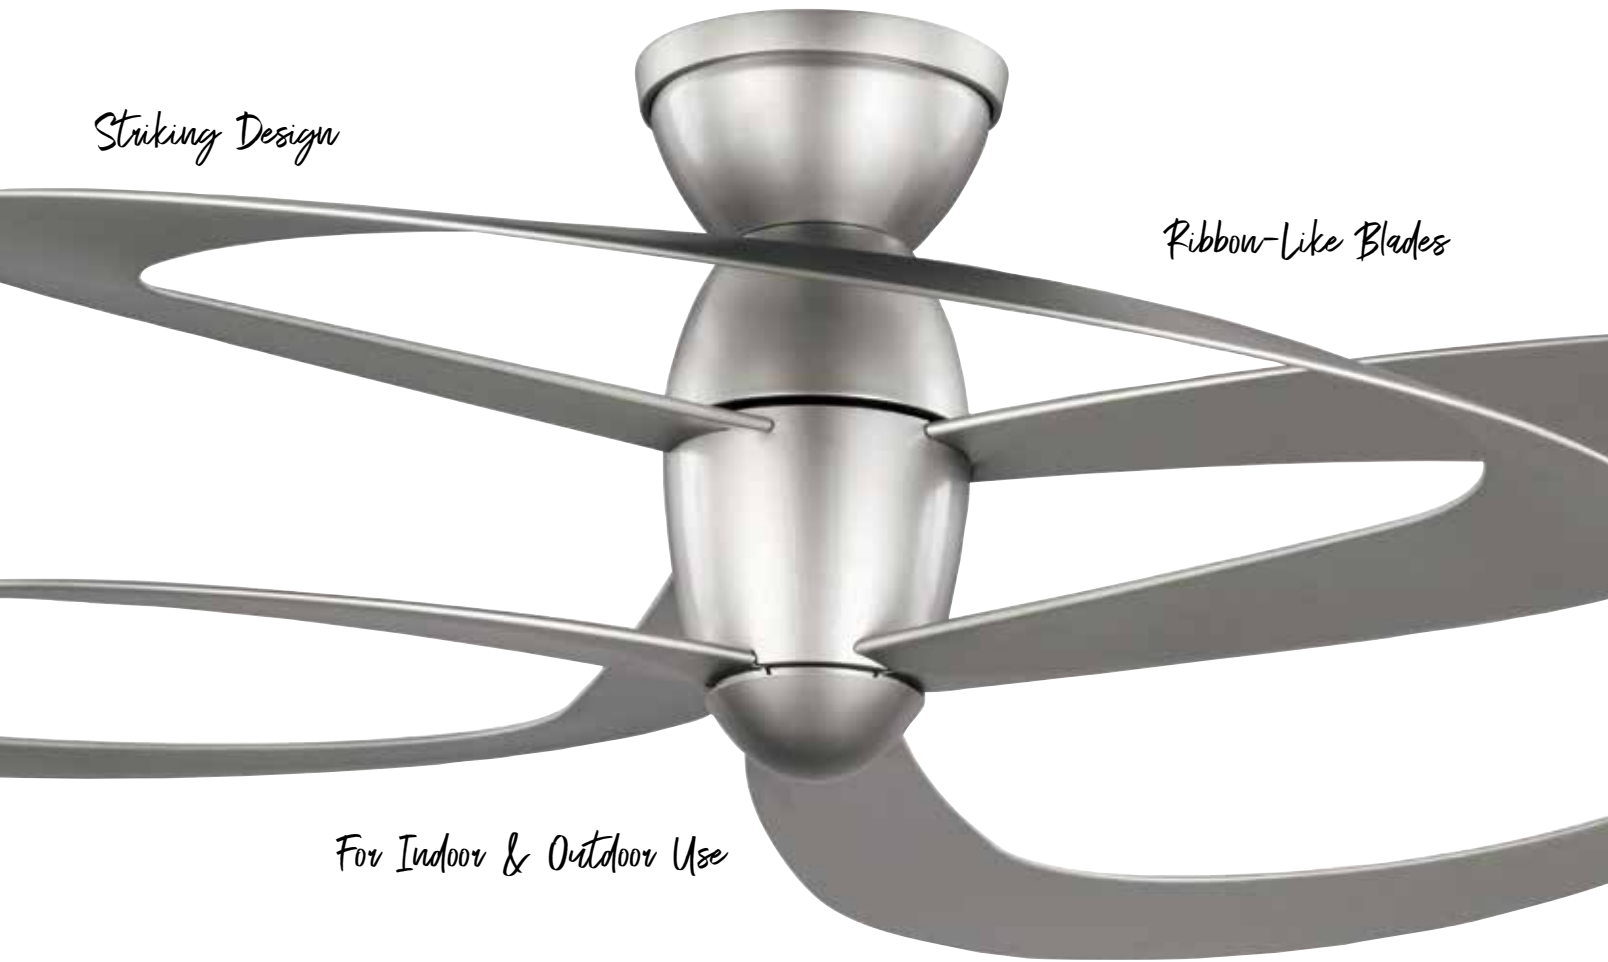

Willacy

P250063-152
shown with Painted Nickel blades

FINISHES

- Matte Black - 031
- Painted Nickel - 152

Willacy is striking in design, inspired by flowing ribbons that swirl around a gleaming center hub to create a gentle breeze. Willacy includes Wi-Fi smart control: once installed, the fan can be controlled by a voice assistant, tablet or smart phone. Willacy features all weather hand finished ABS blades making it ideal for indoor or outdoor use.

Striking Design

Ribbon-Like Blades

For Indoor & Outdoor Use

P250063-031
shown with Matte Black blades