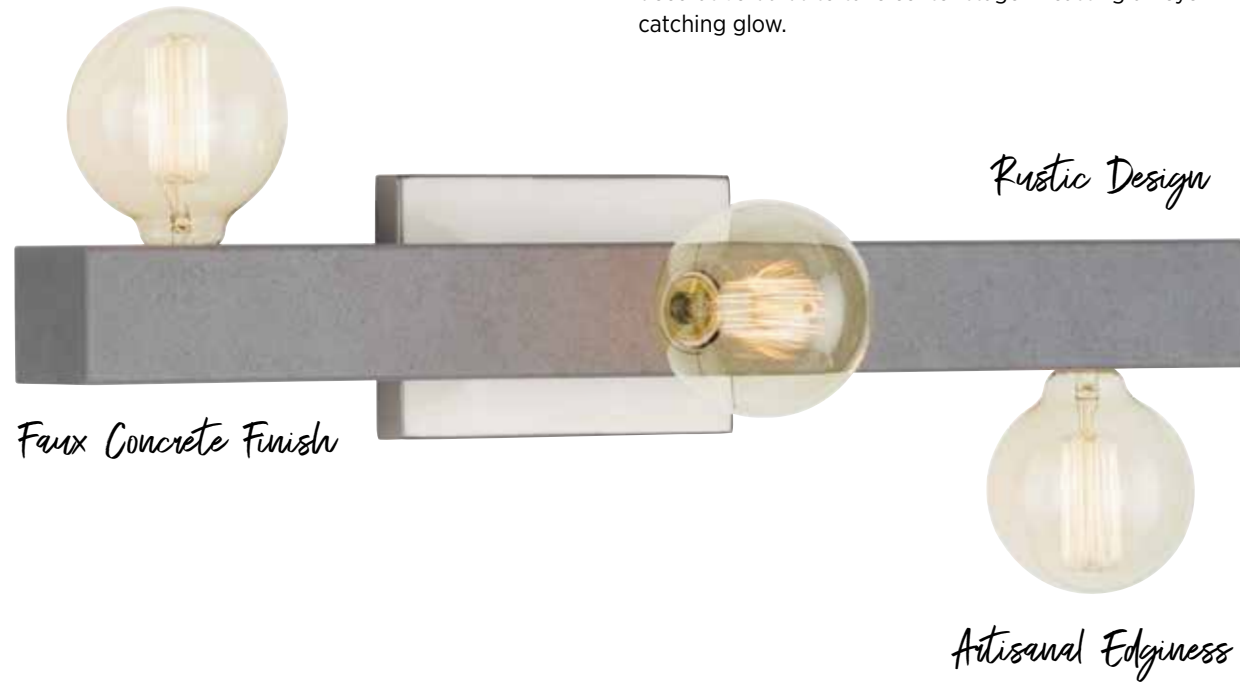

All fixtures:

Mill Beam

FINISHES

- Brushed Nickel - 009

P300319-009

The beautiful contrasts of gleaming and rustic finishes are epitomized in Mill Beam, a linear form in a painted concrete finish that gives an unexpected artisanal edginess. Its slab frame creates a perfect base for recessed sockets that allow decorative bulbs to take center stage in casting an eye-catching glow.