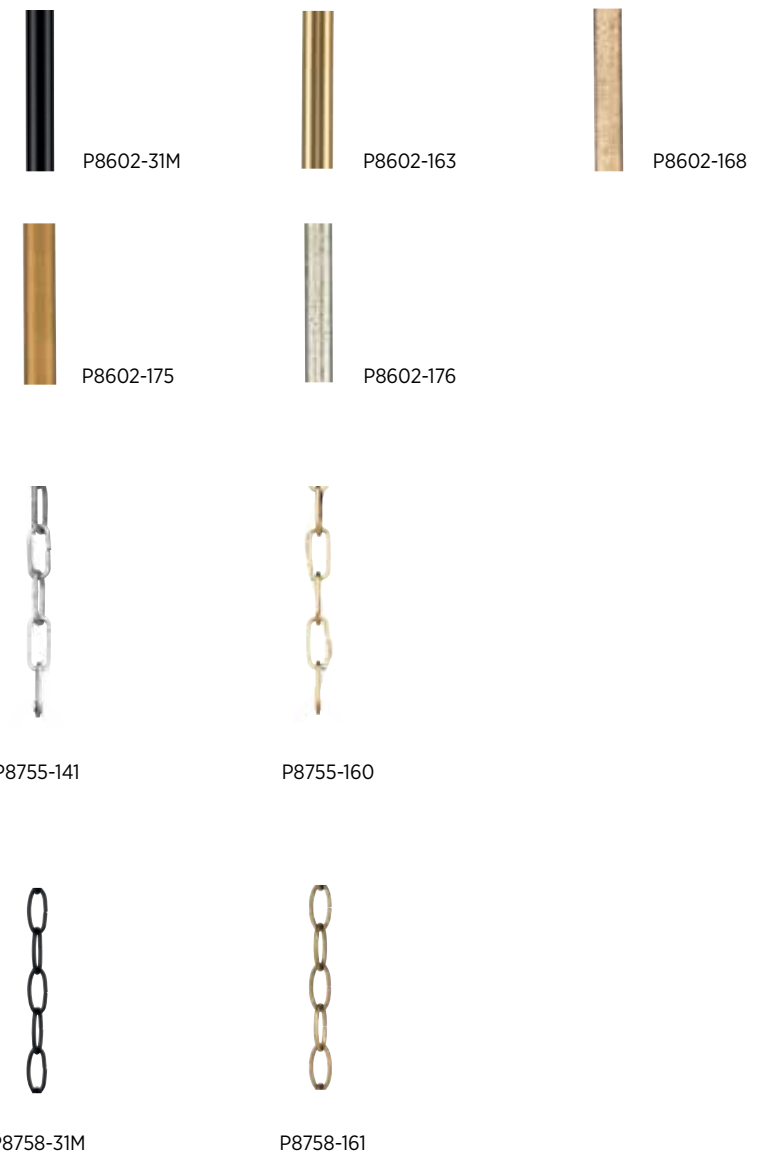

Atwell

Extraordinary on the first impression, but always at peace with whatever setting it calls home, Atwell blends crisp architectural detailing with circular glass for statement-making lighting design. A clear globe adds a soft contrast to the clean metal cap creating a remarkable and enduring design.

FINISHES

- Brushed Nickel - 009
- Matte Black - 031
- Brushed Bronze - 109

ALSO IN

Pendants
See www.progresslighting.com for more details.

MINI-PENDANT

P500309-009 Brushed Nickel
P500309-031 Matte Black
P500309-109 Brushed Bronze
8" dia., 8-1/2" ht.
Overall ht. w/stem 128-1/2", wire 10'.
One medium base lamp, 60w max.

ONE-LIGHT PENDANT

P500310-009 Brushed Nickel
P500310-031 Matte Black
P500310-109 Brushed Bronze
10" dia., 10-1/2" ht.
Overall ht. w/cord 130-1/2", wire 10'.
One medium base lamp, 60w max.

ONE-LIGHT PENDANT

P500311-009 Brushed Nickel
P500311-031 Matte Black
P500311-109 Brushed Bronze
11-7/8" dia., 12-3/4" ht.
Overall ht. w/cord 132-1/2", wire 10'.
One medium base lamp, 60w max.

Accessories

Stem Kits

Contains (2) 6" and (1) 12" stem.

- **P8602-31M** Matte Black
- **P8602-163** Vintage Brass
- **P8602-168** Antique Bronze
- **P8602-175** Distressed Brass
- **P8602-176** Gilded Silver

9-Gauge Square Chain

- 4' feet of 9 gauge, square profile chain for Jeffrey Alan Marks Point Dume™ Collection fixtures. Permits installation of large chain-hung fixtures on high ceilings.
- Maximum fixture weight - 50 lbs.

- **P8755-09** Brushed Nickel
- **P8755-30** Gloss White
- **P8755-81** Antique Nickel
- **P8755-134** Silver Ridge
- **P8755-141** Galvanized
- **P8755-160** Aged Brass
- **P8755-161** Distressed Brass

9-Gauge Chain

- 4' feet of 9 gauge chain permits installation of large chain-hung fixtures on high ceilings.
- Maximum fixture weight - 50 lbs.

- **P8758-31M** Matte Black
- **P8758-175** Distressed Brass