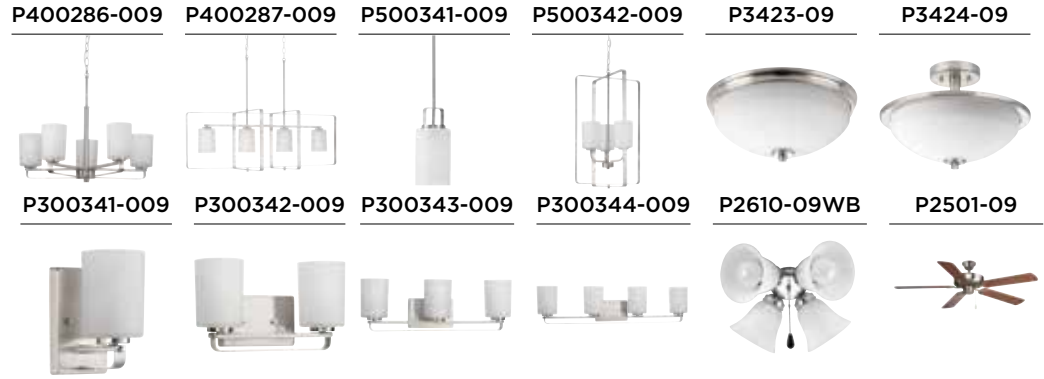

● Brushed Nickel -009

MERRY COLLECTION

FINISH

● Matte Black -031

DECORATIVE LIGHTING PACKAGES

LEAGUE COLLECTION

FINISH

● Brushed Nickel -009