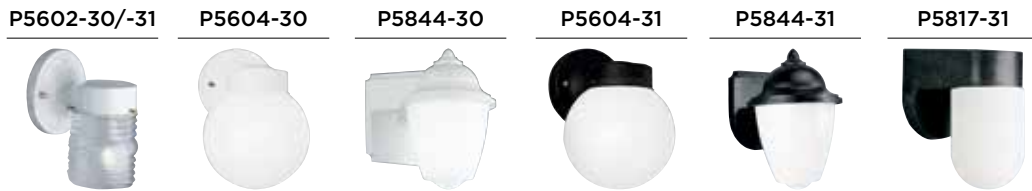

POLYCARBONATE COLLECTION

FINISH

- White -30
- Black -31