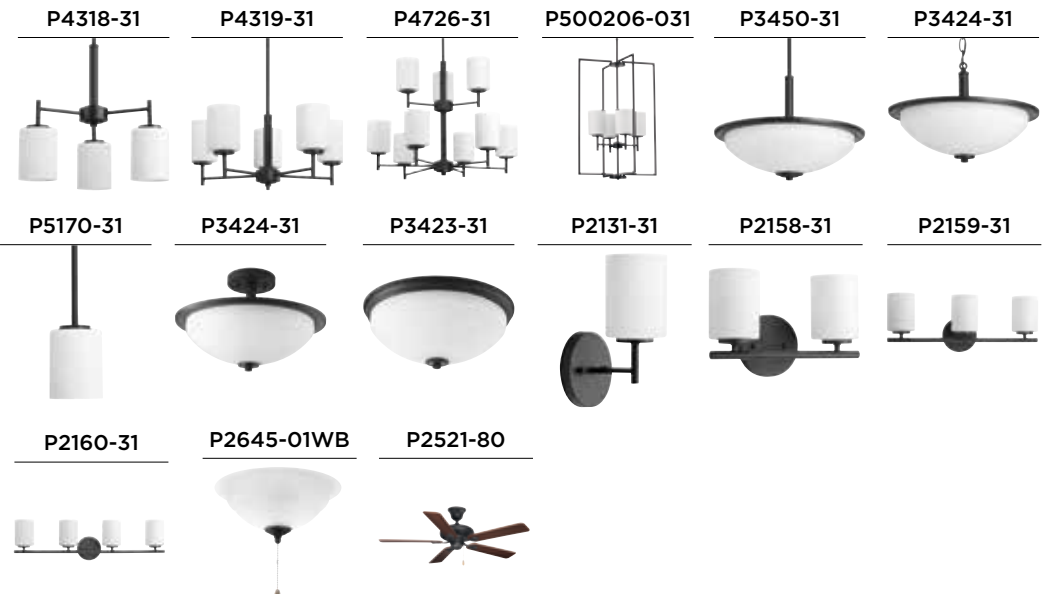

FINISH

● Brushed Nickel -09

REPLAY COLLECTION

FINISH

● Black -31

DECORATIVE LIGHTING PACKAGES

BRAVO COLLECTION

FINISH