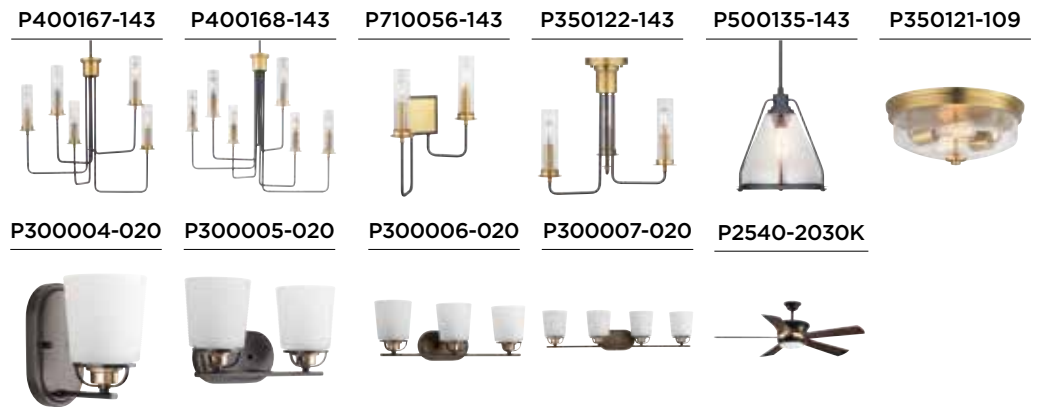

RAINEY/ WEST VILLAGE COLLECTION

FINISH

● Graphite -143

● Antique Bronze -020