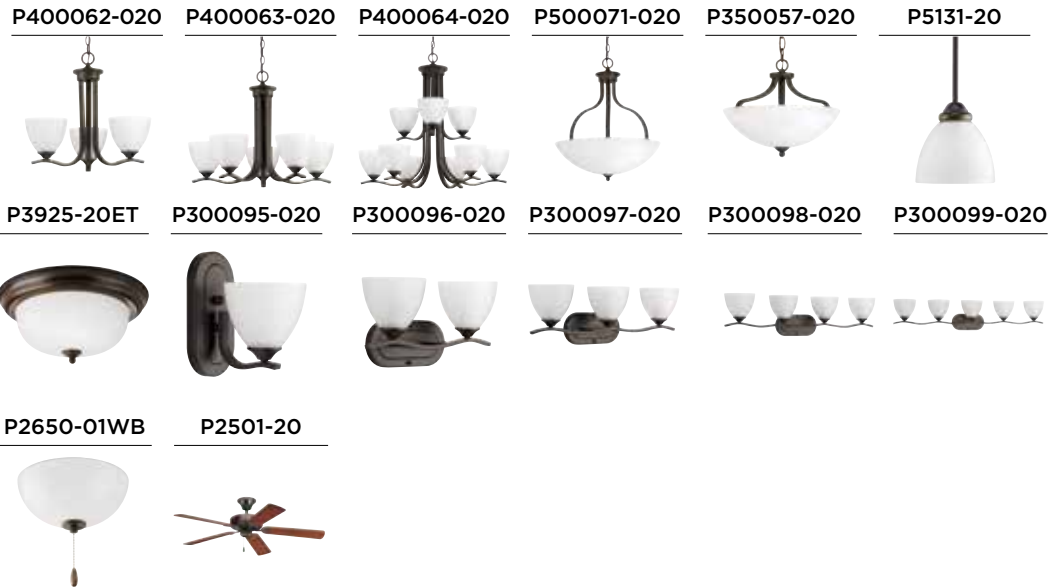

P2650-01WB

P2501-09

DECORATIVE LIGHTING PACKAGES

LAIRD COLLECTION

FINISH

● Antique Bronze -020

MERRY COLLECTION

FINISH