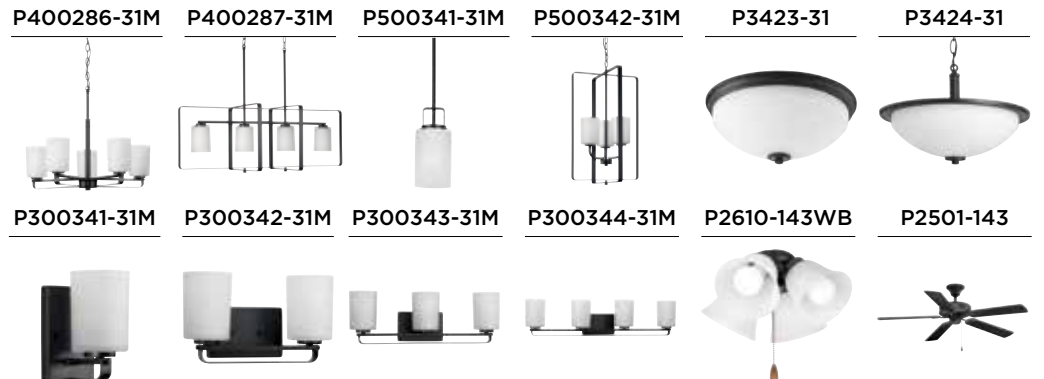

LEAGUE COLLECTION

FINISH

● Matte Black -31M