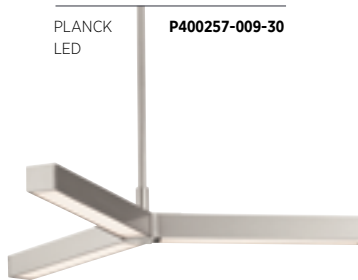

Geodesic LED
P500319-031-30

2 *Glass Décor*

Minimal 3

1 *Sleek Details*

MODERN

PACKAGE 2

Tobin
P400182-009 Brushed Nickel
Size: 27-5/8" dia., 9-7/8" ht.

✦ **Glayse**
P500095-009 Brushed Nickel
Size: 14-3/4" sq., 28-3/8" ht.