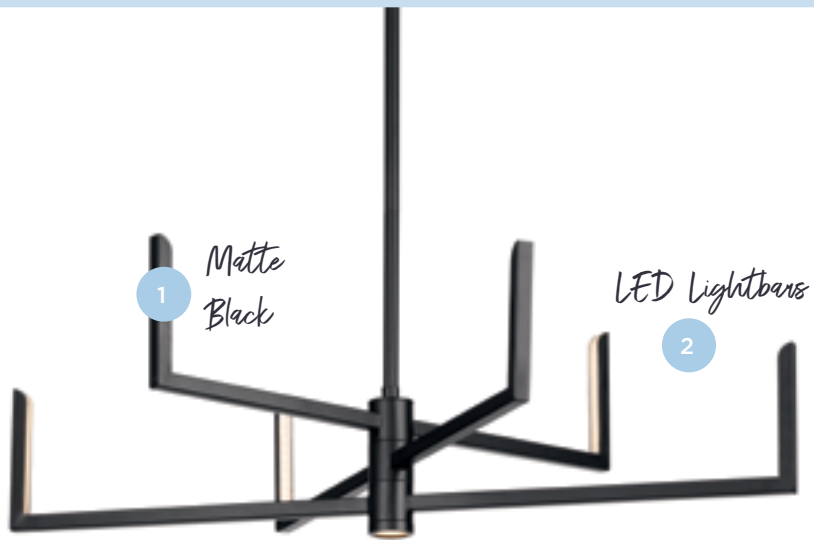

MODERN FARMHOUSE

PACKAGE 1

PIVOT LED
P400260-031-30

Downlight

FINN
P5324-31

CLARION
P500242-031

Pivot LED
P400260-031-30 Matte Black
Size: 28-1/4" dia., 8-3/4" ht.

Atwell
P500284-031 Matte Black
Size: 13-1/2" W., 20-1/2" ht.