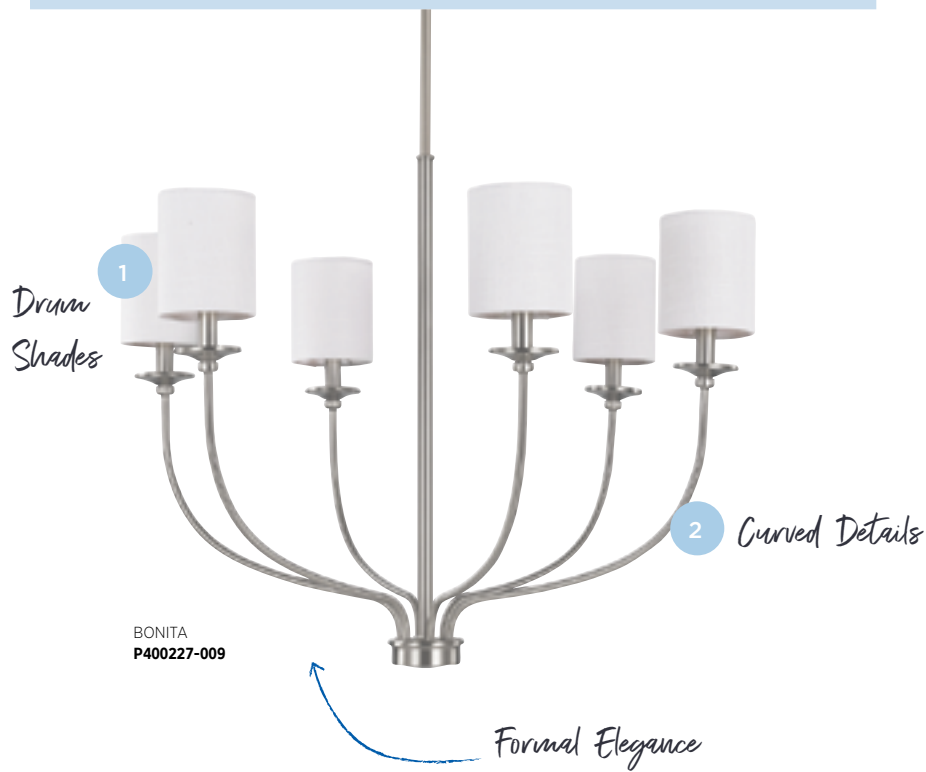

RAE
P710078-109

LED SHADED SCONCE
P710058-031-30

ADLEY
P300156-012

TEMPT
P2578-16330K

PACKAGE 1

- ✦✦ **Point Dume™ - Wandermere**
P400192-160 Brushed Brass
Size: 40" dia., 28-1/4" ht.
- Parkhurst**
P500214-109 Brushed Bronze
Size: 14-3/8" sq., 24-3/8" ht.
- Landree**
P400178-031 Matte Black
Size: 23" dia., 16" ht.
- ✦✦ **Evoke**
P400025-020 Antique Bronze
Size: 24-5/8" dia., 35-3/8" ht.
- Lassiter**
P400198-031 Matte Black
Size: 32" dia., 29" ht.
- ✦✦ **Point Dume™ - Sandbar**
P350141-160 Brushed Brass
Size: 15-1/8" dia., 14-7/8" ht.
- ✦ **Rae**
P710078-109 Brushed Bronze
Size: 5-1/2" W., 15" ht.
- LED Shaded Sconce**
P710058-031-30 Matte Black
Size: 14" W., 21-1/4" ht.
- Adley**
P300156-012 Satin Brass
Size: 23" W., 7-5/8" ht.
- Tempt**
P2578-16330K Vintage Brass
Size: 52" dia., 16-1/4" ht.

NEW TRADITIONAL

A New Take on an Old Classic

**Point Dume™
Sandbar**
P500198-160

Rich Solid Colors 1

3 *Sleek Forms*

2 *Simplified Lines*

NEW TRADITIONAL

PACKAGE 2

POINT DUME™
MOONRISE P500204-081

GLIMMER P5346-134

KENE P500103-009

LASSITER
P350149-009

MARCHÉ
P710013-104

LISBON
P300199-104

- ✦ **Bonita**
P400227-009 Brushed Nickel
Size: 30-1/2" dia., 24" ht.
- Kellwyn**
P500315-009 Brushed Nickel
Size: 18" dia., 31-3/4" ht.
- ✦ ✦ **Point Dume™ - Moonrise**
P500204-081 Antique Nickel
Size: 18-1/2" dia., 19-1/4" ht.
- ✦ **Glimmer**
P5346-134 Silver Ridge
Size: 28" dia., 29-1/4" ht.
- Riley**
P400210-009 Brushed Nickel
Size: 30" dia., 25-1/8" ht.
- Kene**
P500103-009 Brushed Nickel
Size: 6" dia., 15-7/8" ht.
- Lassiter**
P350149-009 Brushed Nickel
Size: 13" dia., 10-1/2" ht.
- ✦ **Marché**
P710013-104 Polished Nickel
Size: 6-7/8" W., 12-1/4" ht.
- ✦ **Lisbon**
P300199-104 Polished Nickel
Size: 24" W., 8" ht.
- Graceful**
P2544-0930K Brushed Nickel
Size: 54" dia., 16-7/8" ht.