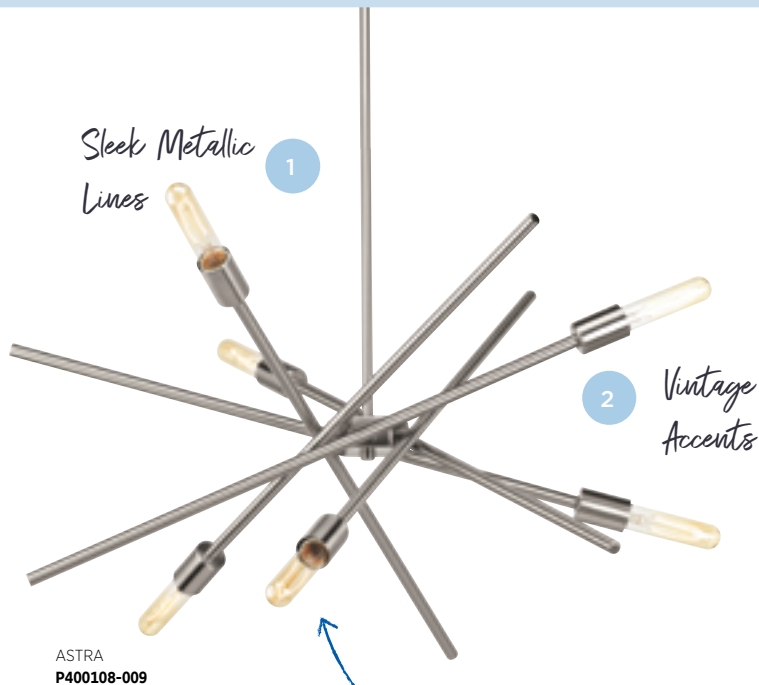

MODERN FARMHOUSE

PACKAGE 2

ASTRA
P400108-009

*Modern Meets
Farmhouse*