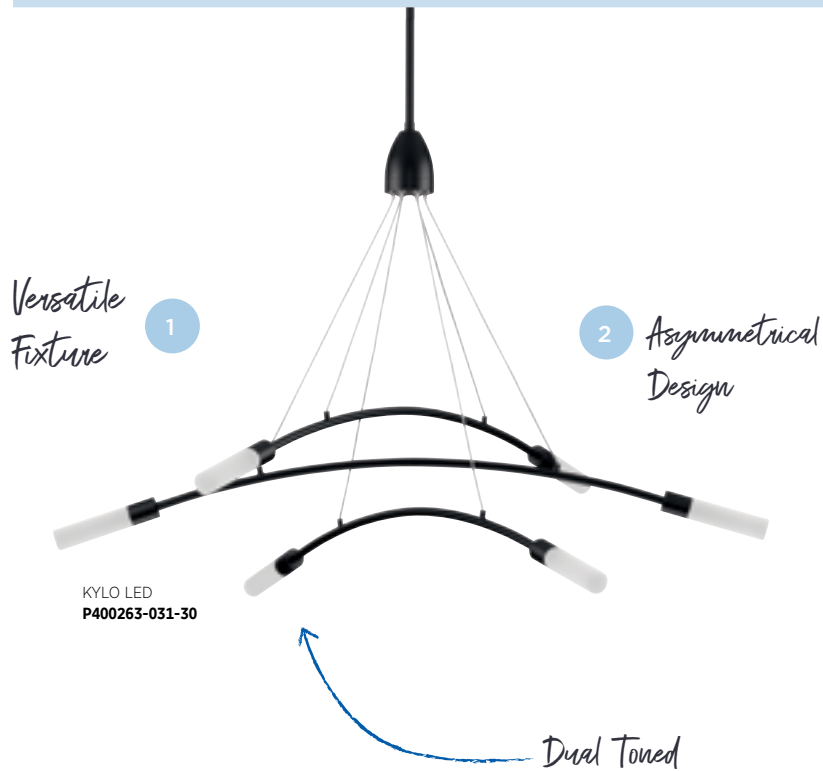

Montague
P2564-3030K White
Size: 60" dia., 17-5/8" ht.

MODERN

Modern interiors showcase sleek design through the use of neutrals, a minimalism approach, glass décor and technology.

MODERN

PACKAGE 1

KYLO LED
P400263-031-30