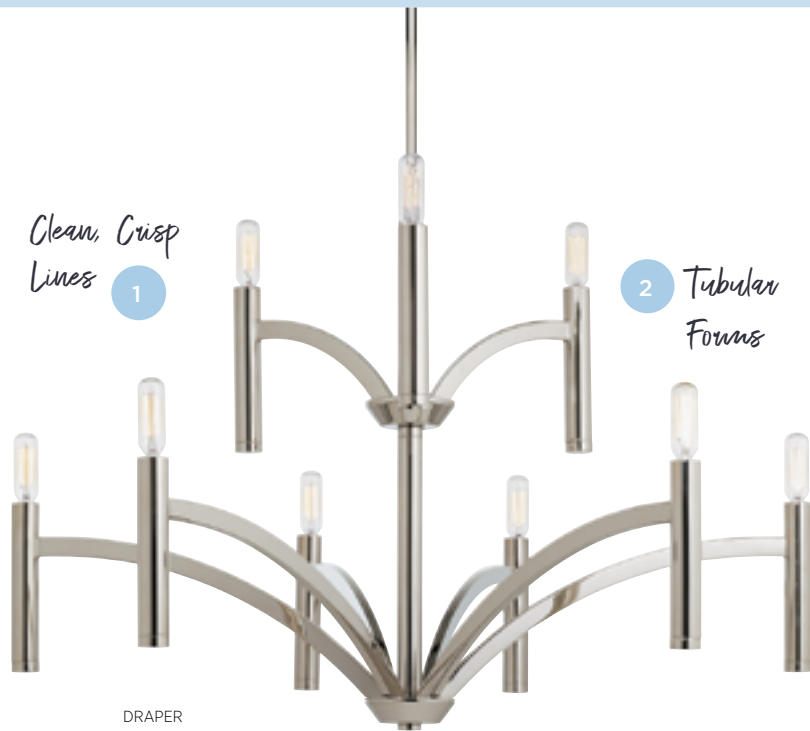

1

Retro 2

MID-CENTURY MODERN

PACKAGE 2

Clean, Crisp Lines
1

2 Tubular Forms

DRAPER
P4719-10

Elegantly
Balanced Design