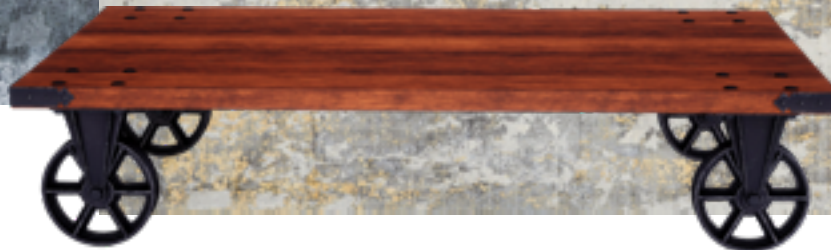

URBAN INDUSTRIAL

Vintage Urban Appeal

Fresnel Lens
P5197-1530K9

Practical 1

2 *Rustic*

Vintage 3

URBAN INDUSTRIAL

PACKAGE 2