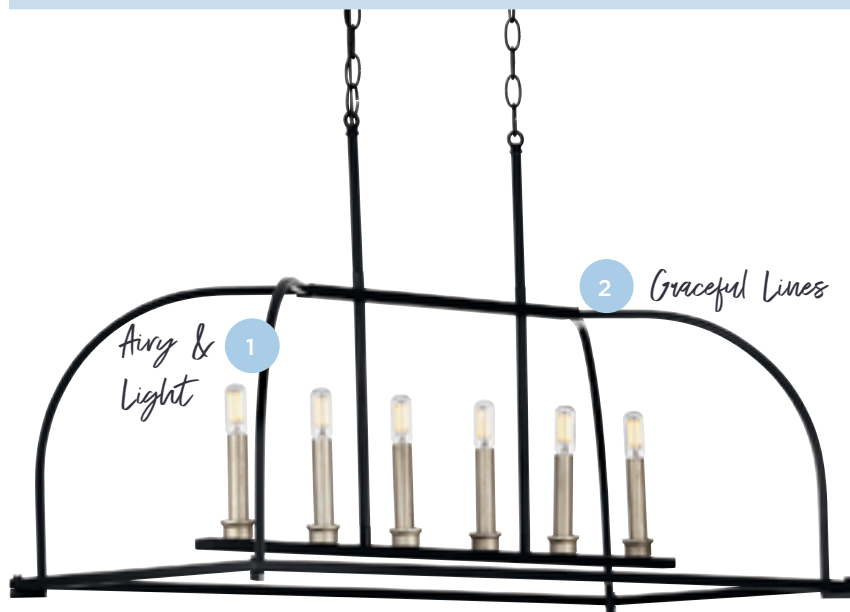

TRANSITIONAL

PACKAGE 1

SENECA
P400175-031

Open Cage Design

BRANDYWINE
P500287-020

WESTFALL
P500039-020

HINTON
P500324-163

WINSLETT
P350153-031