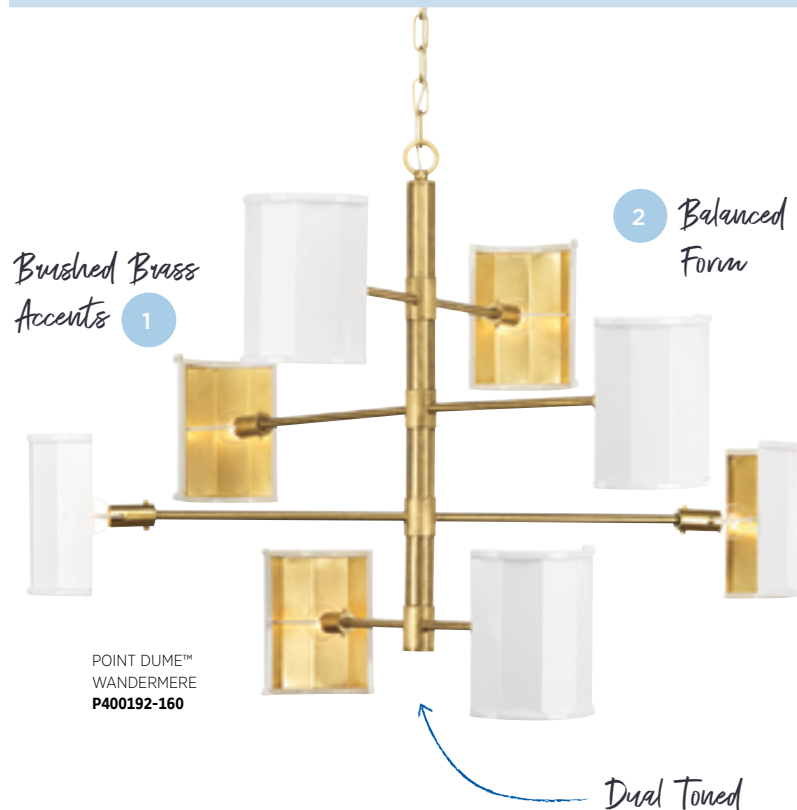

NEW TRADITIONAL

POINT DUME™
WANDERMERE
P400192-160

PARKHURST
P500214-109