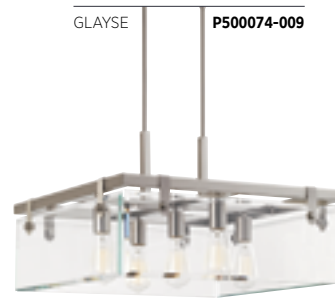

Sleek Glass Accents

2

1

Elegant Linear Arms

LEAGUE
P400286-009

Traditional, Modern Design

GLAYSE
P500074-009

FRESNEL LENS
P5197-1530K9