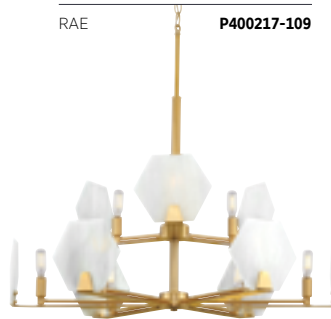

RAE
P400217-109