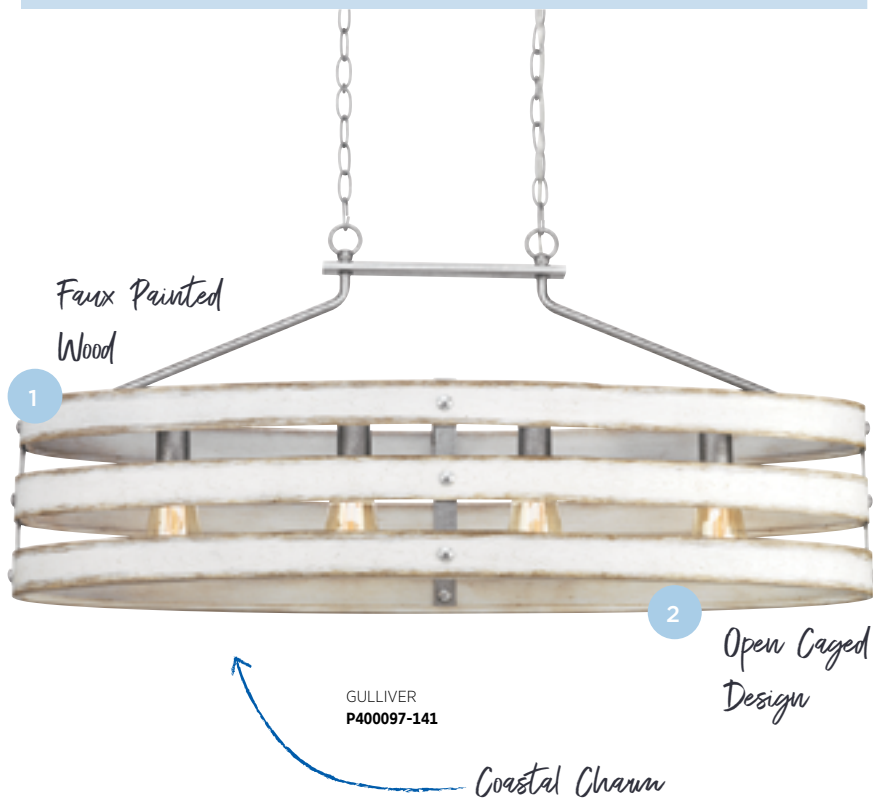

COASTAL

PACKAGE 2

Gulliver
P400097-141 Galvanized Finish
Size: 38-1/2" W., 17" ht.

✦✦ **Point Dume™ - Surfrider**
P500200-162 Matte Blue Enamel
Size: 24-7/8" dia., 26-1/2" ht.

Cherish
P4618-09 Brushed Nickel
Size: 24" dia., 22-3/8" ht.

✦✦ **Point Dume™ - Shearwater**
P710066-081 Antique Nickel
Size: 8" W., 16" ht.

Bowman
P400195-151 Cottage White
Size: 32" dia., 28-7/8" ht.

Bastille
P500236-164 Coastal Blue
Size: 12" dia., 14-1/4" ht.

Vinings
P350211-009 Brushed Nickel
Size: 14" Dia., 9-3/4" ht.

✦✦ **Point Dume™ - Surfrider**
P710064-030 White
Size: 9" W., 11-1/8" ht.

✦ **Flight**
P300002-009 Brushed Nickel
Size: 26-1/4" W., 8-1/4" ht.

Montague
P2564-3030K White
Size: 60" dia., 17-5/8" ht.