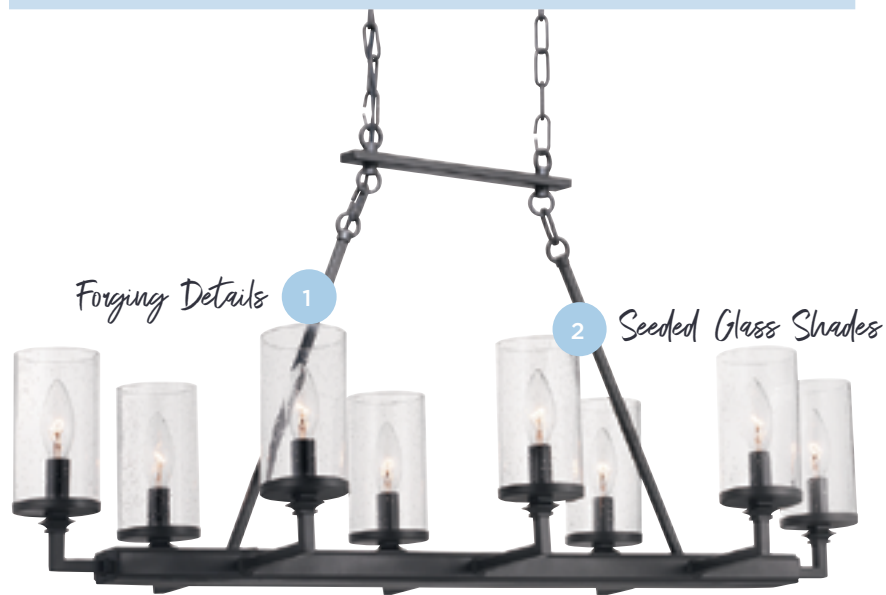

CHATSWORTH P550067-031

REMIX P500012-143

RUSTIC

PACKAGE 1

GRESHAM
P400180-143