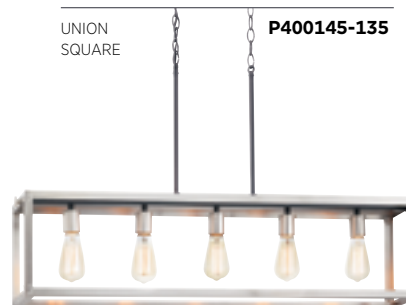

UNION SQUARE
P400145-135