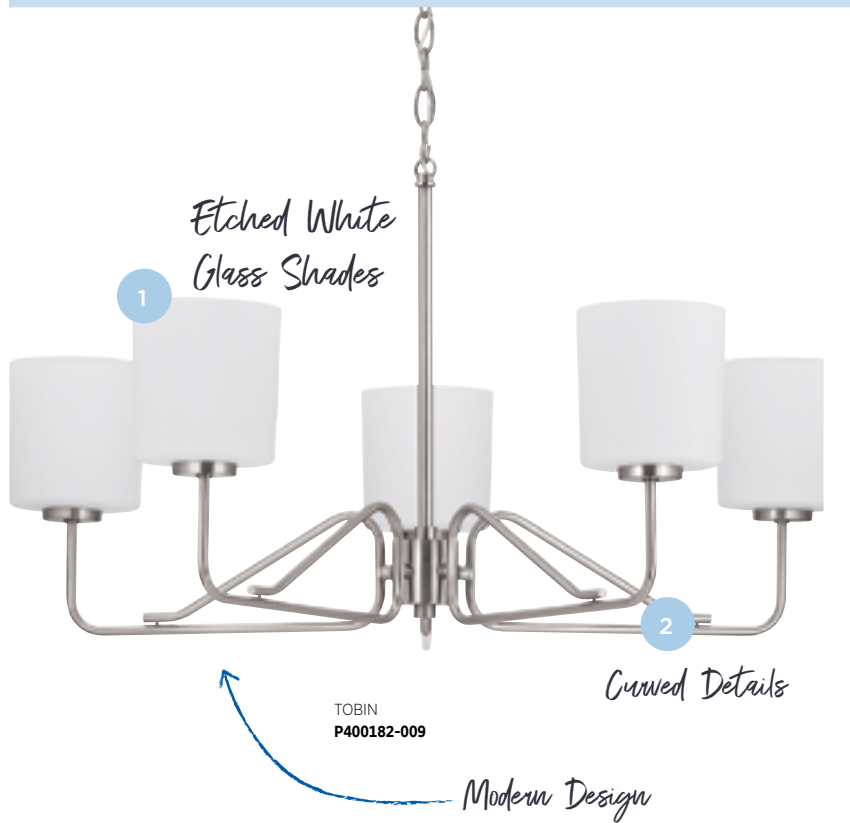

Geodesic LED
P500319-031-30

2 *Glass Décor*

Minimal 3

1 *Sleek Details*

MODERN

PACKAGE 2

Tobin
P400182-009 Brushed Nickel
Size: 27-5/8" dia., 9-7/8" ht.

✦ **Glayse**
P500095-009 Brushed Nickel
Size: 14-3/4" sq., 28-3/8" ht.