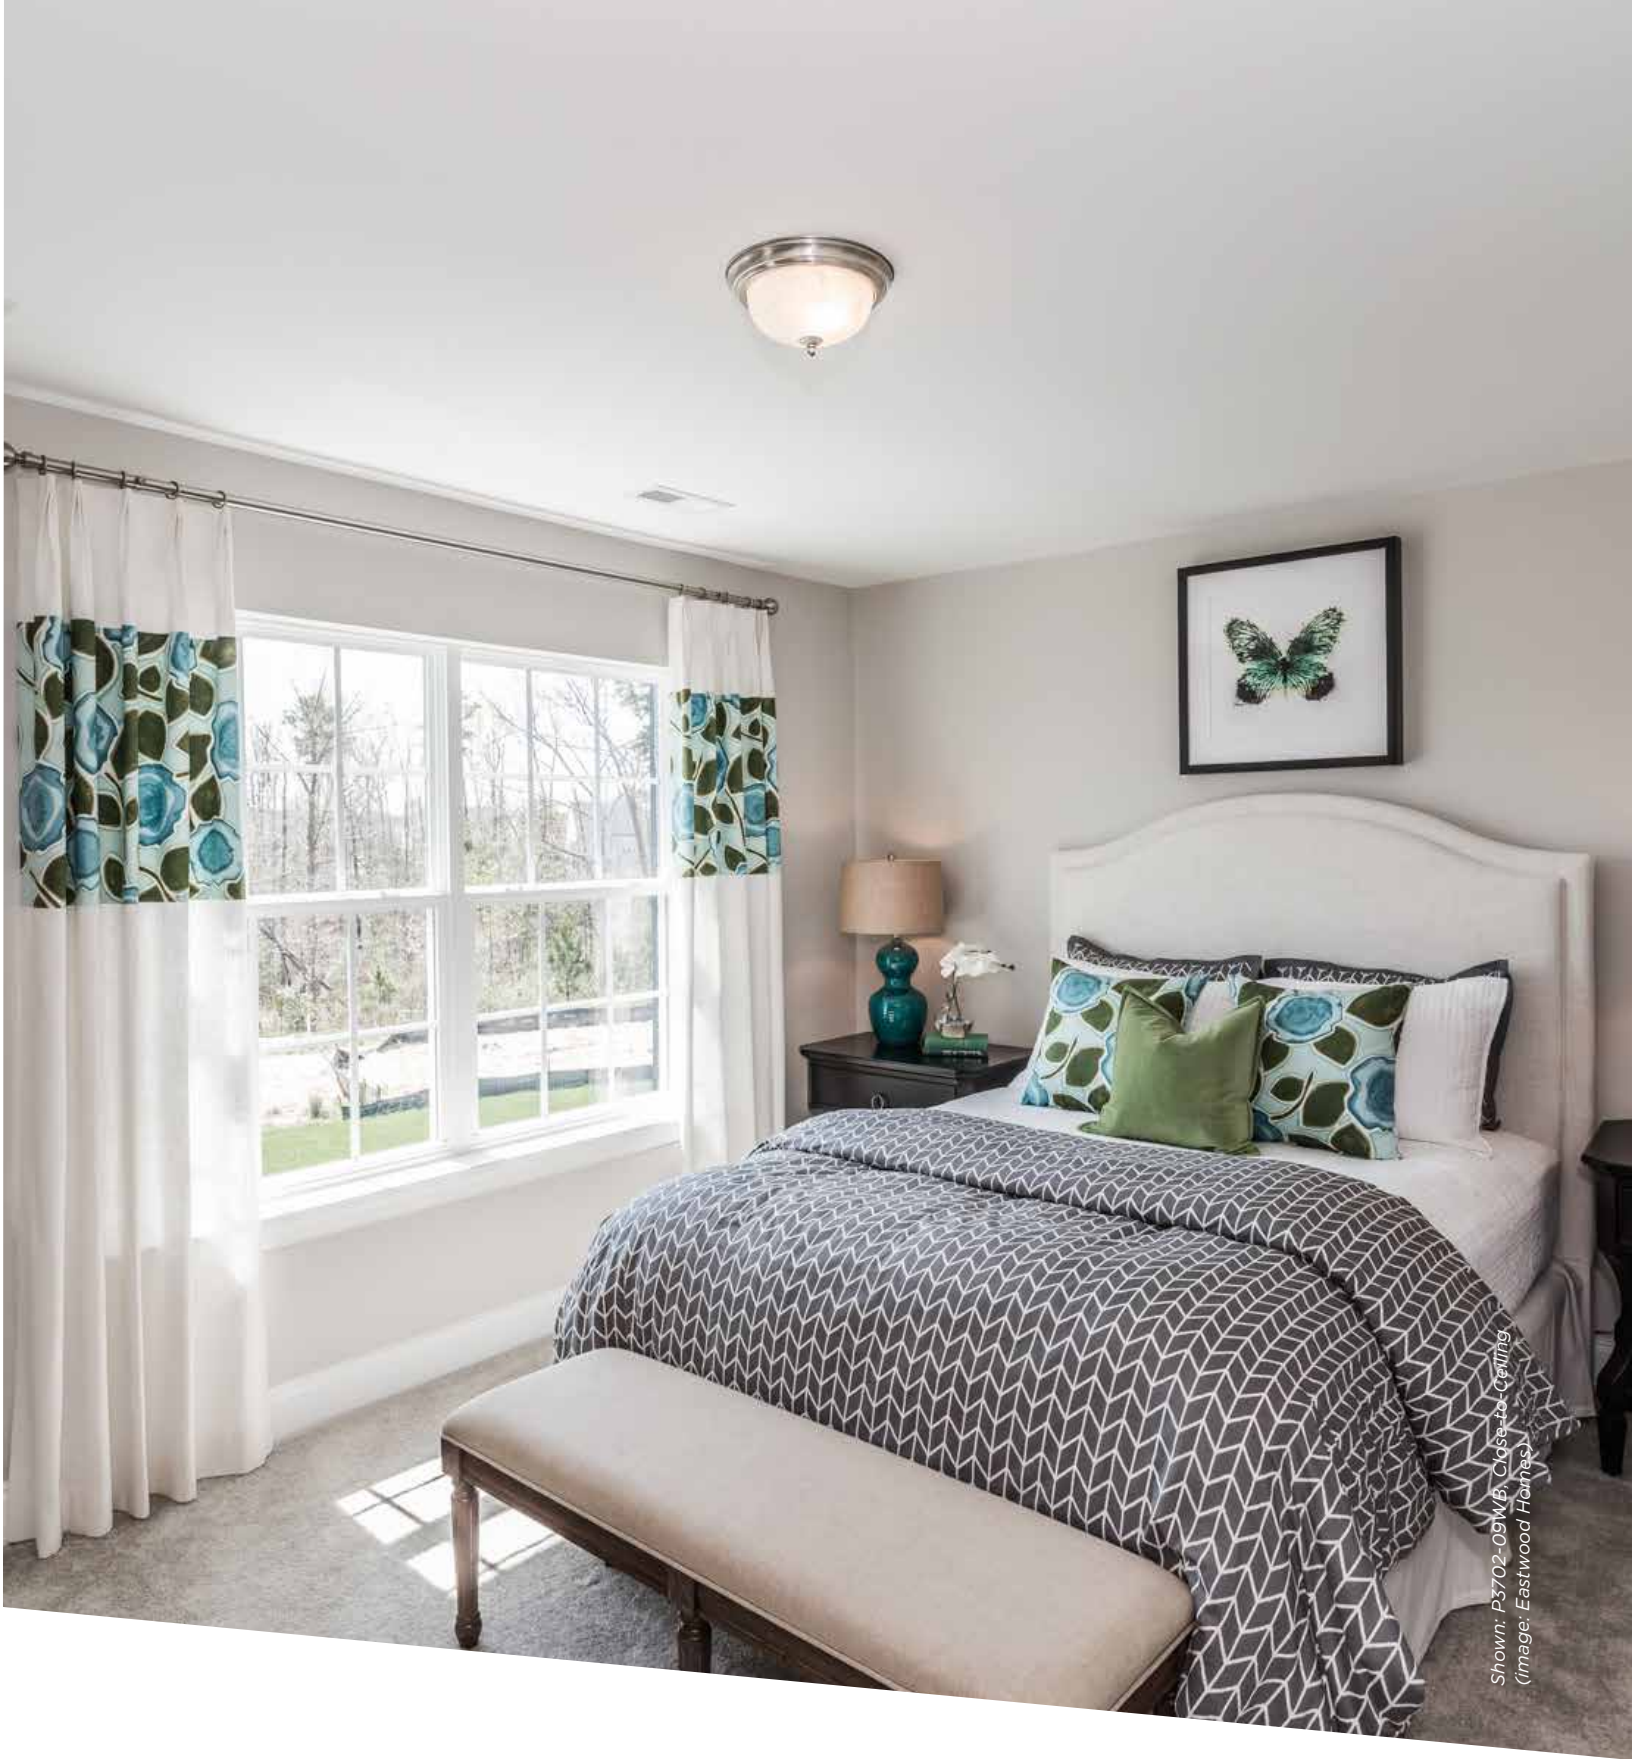

P8147-09-30K

P8147-20-30K

P8147-28-30K

P8147-31-30K

Shown: P3702-09WB, Close-to-Ceiling
(Image: Eastwood Homes)

Close-to-Ceiling

LED SQUARE GLASS

PRODUCT NO.	FINISH	DESCRIPTION	SIZE	LAMP(S)
P350017-009-30	Brushed Nickel	One-light	9-1/2" sq.,	1 17w LED module included
P350017-020-30	Antique Bronze	Swirl pattern glass	4-1/2" ht.	1452 source lumens, 90 CRI
P350018-009-30	Brushed Nickel	One-light	11-3/8" sq.,	1 24w LED module included
P350018-020-30	Antique Bronze	Swirl pattern glass	5" ht.	2015 source lumens, 90 CRI
P350019-009-30	Brushed Nickel	One-light	9-1/2" sq.,	1 17w LED module included
P350019-020-30	Antique Bronze	Alabaster glass	4-1/2" ht.	1452 source lumens, 90 CRI
P350020-009-30	Brushed Nickel	One-light	11-3/8" sq.,	1 24w LED module included
P350020-020-30	Antique Bronze	Alabaster glass	5" ht.	2015 source lumens, 90 CRI