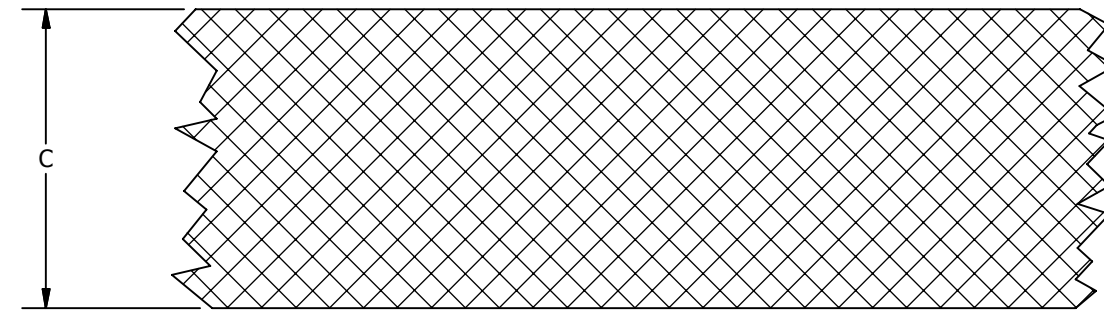

BRAID TYPE	BRAID SIZE	T ±.04	C +.08 -.14	STRAND AWG CONSTRUCTION	EQUIVALENT	
					AWG	KCMIL
BB006--	--	.04	.25	24X10X36	12	6.0
BB009--	--	.03	.50	48X8X36	10	9.6
BB024--	--	.09	.50	24X10X30	6	24.0
BB036--	--	.09	.63	24X15X30	5	36.0
BB048--	--	.11	.75	24X20X30	3	48.0
BB067--	--	.16	.75	24X28X30	--	67.2
BB077--	D	.13	1.00	24X32X30	1	73.8
BB100--	--	.10	1.62	48X84X36	1/0	100.8
BB106--	--	.12	1.38	48X22X30	1/0	105.6
BB154--	E	.27	1.25	2X24X32X30	3/0	153.6
BB226--	F	.39	1.25	3X24X32X30	4/0	230.4
BB300--	G	.50	1.38	4X24X32X30	300 kcmil	307.2

REV	DATE	DESCRIPTION	ECO	BY	C'H'K.
C	09/01/2014	BB009 DETAILS ADDED	37672	PB	VK

**NOTES:**

- CATALOG NUMBER TO BE BB      L       
  
 BRAID TYPE                      LENGTH OF BRAID(INCHES)
- EXAMPLE:  
 THE CATALOG NUMBER FOR A 24 INCH LENGTH OF BB006 - BRAID  
 WOULD BE BB006L24
- ALL ITEMS ARE TIN PLATED.