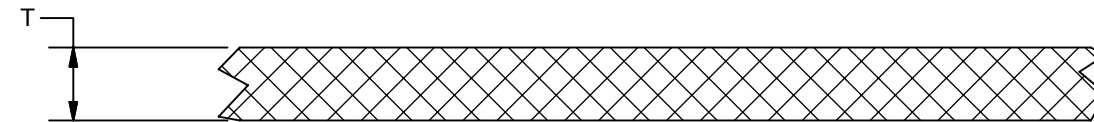

BRAID TYPE	BRAID SIZE	T ±.04	C +.08 -.14	STRAND AWG CONSTRUCTION	EQUIVALENT	
					AWG	KCMIL
BB006--	--	.04	.25	24X10X36	12	6.0
BB009--	--	.03	.50	48X8X36	10	9.6
BB024--	--	.09	.50	24X10X30	6	24.0
BB036--	--	.09	.63	24X15X30	5	36.0
BB048--	--	.11	.75	24X20X30	3	48.0
BB067--	--	.16	.75	24X28X30	--	67.2
BB077--	D	.13	1.00	24X32X30	1	73.8
BB100--	--	.10	1.62	48X84X36	1/0	100.8
BB106--	--	.12	1.38	48X22X30	1/0	105.6
BB154--	E	.27	1.25	2X24X32X30	3/0	153.6
BB226--	F	.39	1.25	3X24X32X30	4/0	230.4
BB300--	G	.50	1.38	4X24X32X30	300 kcmil	307.2

REV	DATE	DESCRIPTION	ECO	BY	C'H'K.
C	09/01/2014	BB009 DETAILS ADDED	37672	PB	VK

**NOTES:**

- CATALOG NUMBER TO BE BB      L       
  
 BRAID TYPE                      LENGTH OF BRAID(INCHES)
- EXAMPLE:  
 THE CATALOG NUMBER FOR A 24 INCH LENGTH OF BB006 - BRAID  
 WOULD BE BB006L24
- ALL ITEMS ARE TIN PLATED.