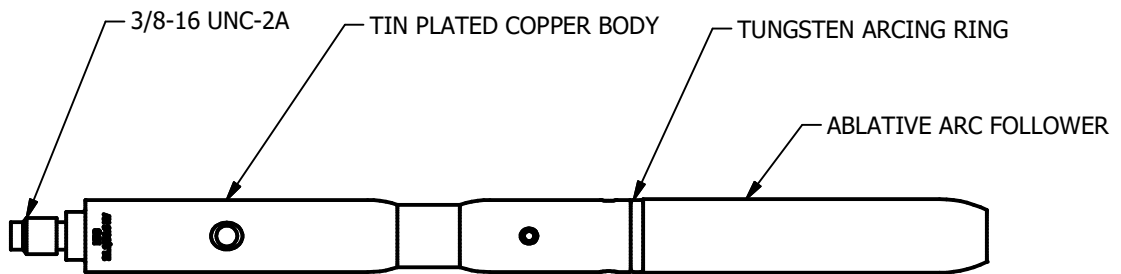

# 200A 35kV LARGE INTERFACE LOADBREAK PROBE

1850 Richmond Ave East  
Aiken, SC 29801  
Phone: 803-648-8386  
[www.Hubbellpowersystems.com](http://www.Hubbellpowersystems.com)

CONFORMS TO IEEE STD 386 INTERFACE 8 AND 2

- INCLUDES:  
1 PACKET OF SILICONE GREASE  
1 PIN WRENCH TO ASSEMBLE PROBE

HUBBELL POWER SYSTEMS, Inc.

TITLE  
**200A 35kV LARGE INTERFACE  
LOADBREAK PROBE**

CONTENTS ARE CONFIDENTIAL AND THE EXCLUSIVE PROPERTY OF HUBBELL POWER SYSTEMS. NO PUBLICATION, DISTRIBUTION OR COPIES MAY BE MADE WITHOUT THE WRITTEN CONSENT OF HUBBELL POWER SYSTEMS. HUBBELL POWER SYSTEMS UNPUBLISHED ALL RIGHTS RESERVED UNDER THE COPYRIGHT LAWS.