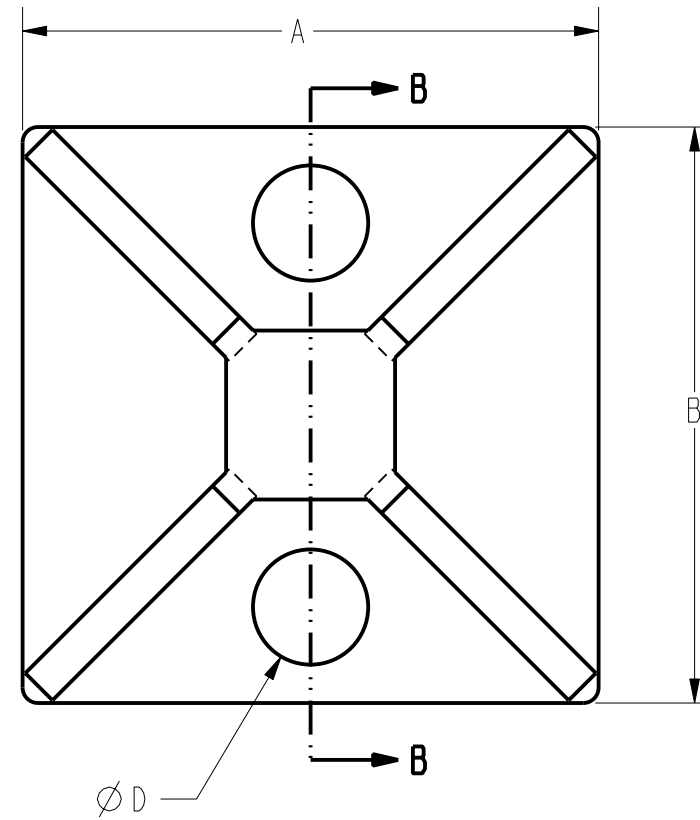

CATALOG NUMBER	FEATURE	MOUNT METHOD	PACKAGE	COLOR	DIMENSIONS			
					A	B	C	D
CTB075RA4CUG	4 WAY	RUBBER ADHESIVE	100/PACK	NATURAL	0.75 [19]	0.75 [19]	0.15 [4]	0.15 [4]
CTB125RA4DUG	4 WAY	RUBBER ADHESIVE	500/PACK	NATURAL	1.125 [29]	1.125 [29]	0.19 [5]	0.20 [5]

REV.	DATE	DESCRIPTION	ECO	BY	C'H'K.
A	6/19/2010 12:00:00 AM	SALES DRAWING RELEASE	20499	MK	JG

SECTION B-B

NOTES:

1. THIS DRAWING TO BE INTERPRETED PER ASME Y14.5M - 1994.
2. "UG" IN CATALOG NUMBER INDICATES UNIVERSAL GRADE.
3. DIMENSIONS IN [ ] BRACKETS ARE IN MILLIMETERS, ROUNDED OFF TO THE NEAREST MILLIMETER, UNLESS OTHERWISE NOTED. METRIC DIMENSIONS ARE FOR REFERENCE ONLY.