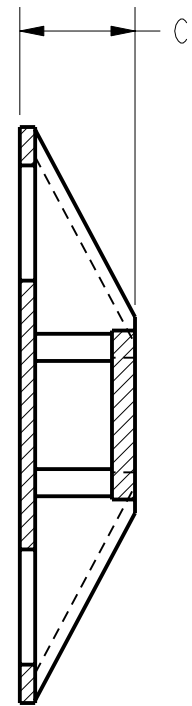

CATALOG NUMBER	FEATURE	MOUNT METHOD	PACKAGE	COLOR	DIMENSIONS			
					A	B	C	D
CTB075RA4CUG	4 WAY	RUBBER ADHESIVE	100/PACK	NATURAL	0.75 [19]	0.75 [19]	0.15 [4]	0.15 [4]
CTB125RA4DUG	4 WAY	RUBBER ADHESIVE	500/PACK	NATURAL	1.125 [29]	1.125 [29]	0.19 [5]	0.20 [5]

REV.	DATE	DESCRIPTION	ECO	BY	C'H'K.
A	6/19/2010 12:00:00 AM	SALES DRAWING RELEASE	20499	MK	JG

SECTION B-B

NOTES:

1. THIS DRAWING TO BE INTERPRETED PER ASME Y14.5M - 1994.
2. "UG" IN CATALOG NUMBER INDICATES UNIVERSAL GRADE.
3. DIMENSIONS IN [ ] BRACKETS ARE IN MILLIMETERS, ROUNDED OFF TO THE NEAREST MILLIMETER, UNLESS OTHERWISE NOTED. METRIC DIMENSIONS ARE FOR REFERENCE ONLY.