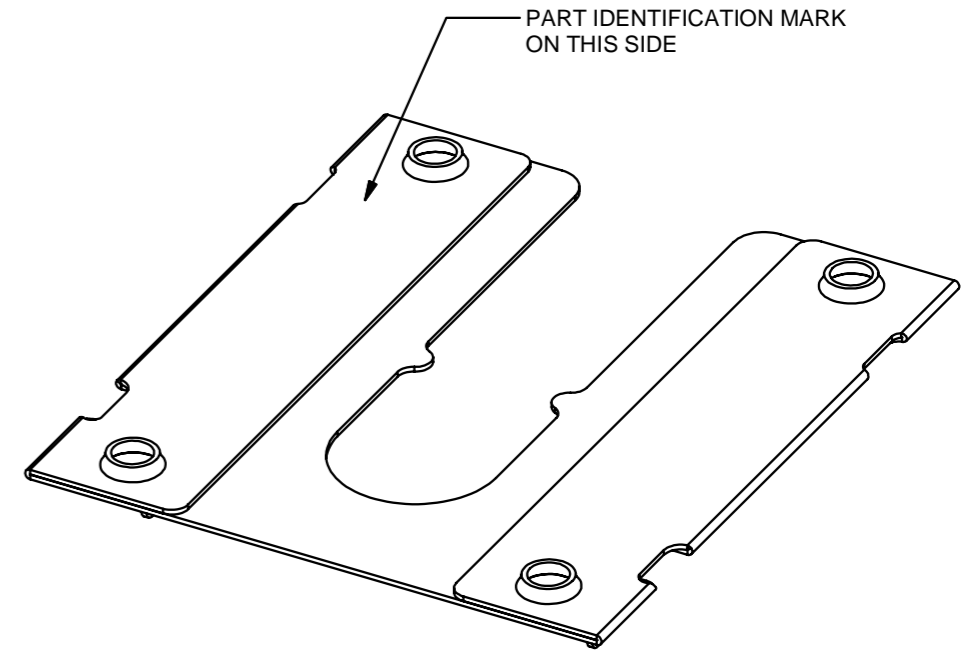

REV	DATE	DESCRIPTION	ECO	BY	C'H'K.
D	8/14/2013	UPDATED UR LOGO FOR CAT.# WEEB-CMC	32713	AB	KP

3D VIEW

NOTES:

1. MATERIAL: 304 STAINLESS STEEL
2. DIMENSIONS IN BRACKETS [] ARE IN INCHES ROUNDED OFF TO THE NEAREST TENTH, UNLESS OTHERWISE SPECIFIED AND ARE FOR REFERENCE ONLY.