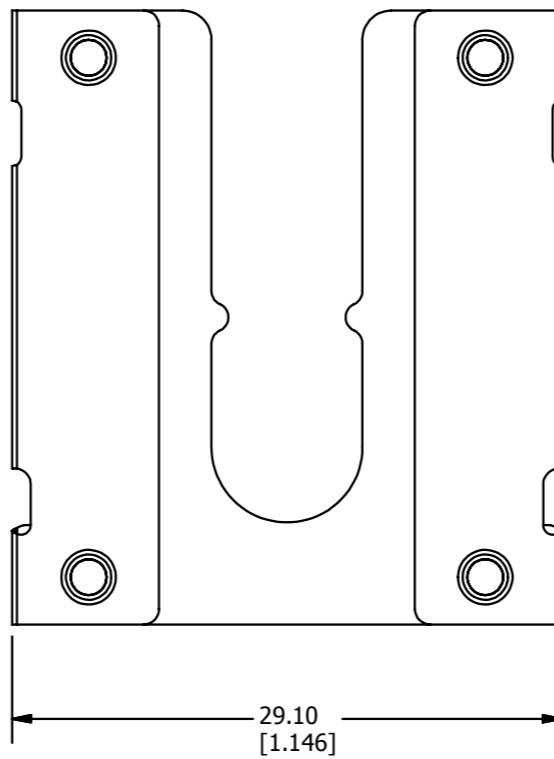

REV	DATE	DESCRIPTION	ECO	BY	C'H'K.
D	8/14/2013	UPDATED UR LOGO FOR CAT.# WEEB-CMC	32713	AB	KP

3D VIEW

NOTES:

1. MATERIAL: 304 STAINLESS STEEL
2. DIMENSIONS IN BRACKETS [] ARE IN INCHES ROUNDED OFF TO THE NEAREST TENTH, UNLESS OTHERWISE SPECIFIED AND ARE FOR REFERENCE ONLY.

TO ORDER BURNDY PRODUCTS CALL		EQUIPMENT BOND	
UNITED STATES		ITEM NO: 30020087	
1-800-346-4175 (LONDONDERRY, NH)		CAT. NO: WEEB-CMC	
CANADA:		DRAWN BY: M KOVILRAJ 12/24/2012	
1-800-361-6975 (QUEBEC)		CHECKER: P KOVALOV 8/15/2013	
1-800-387-6487 (ALL OTHER PROVINCES)		DSN APRVL: L TROMBLEY 8/20/2013	
FOR PRODUCT INFO: http://www.burndy.com		MFG APRVL: --	
		QA APRVL: C KOWALCZYK 8/14/2013	
		MKT APRVL: S PARSONS 8/14/2013	
		PROD FAM:	DRAWING NO
		PROJECT #:	50001427
		DOCUMENT TYPE: Sales	REV
		REL LEVEL: Released	D
		SIZE	SHEET 1 OF 1
		B	