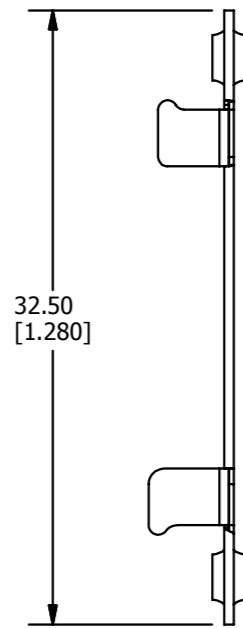

REV	DATE	DESCRIPTION	ECO	BY	C'H'K.
D	8/14/2013	UPDATED UR LOGO FOR CAT.# WEEB-CMC	32713	AB	KP

3D VIEW

NOTES:

1. MATERIAL: 304 STAINLESS STEEL
2. DIMENSIONS IN BRACKETS [] ARE IN INCHES ROUNDED OFF TO THE NEAREST TENTH, UNLESS OTHERWISE SPECIFIED AND ARE FOR REFERENCE ONLY.

TO ORDER BURNDY PRODUCTS CALL		EQUIPMENT BOND	
UNITED STATES		ITEM NO: 30020087	
1-800-346-4175 (LONDONDERRY, NH)		CAT. NO: WEEB-CMC	
CANADA:		DRAWN BY: M KOVILRAJ 12/24/2012	
1-800-361-6975 (QUEBEC)		CHECKER: P KOVALOV 8/15/2013	
1-800-387-6487 (ALL OTHER PROVINCES)		DSN APRVL: L TROMBLEY 8/20/2013	
FOR PRODUCT INFO: http://www.burndy.com		MFG APRVL: --	
		QA APRVL: C KOWALCZYK 8/14/2013	
		MKT APRVL: S PARSONS 8/14/2013	
		PROD FAM:	DRAWING NO
		PROJECT #:	50001427
		DOCUMENT TYPE: Sales	REV
		REL LEVEL: Released	D
		SIZE	SHEET 1 OF 1
		B	