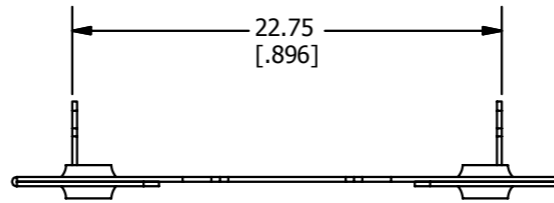

REV	DATE	DESCRIPTION	ECO	BY	C'H'K.
D	8/14/2013	UPDATED UR LOGO FOR CAT.# WEEB-CMC	32713	AB	KP

3D VIEW

NOTES:

1. MATERIAL: 304 STAINLESS STEEL
2. DIMENSIONS IN BRACKETS [] ARE IN INCHES ROUNDED OFF TO THE NEAREST TENTH, UNLESS OTHERWISE SPECIFIED AND ARE FOR REFERENCE ONLY.