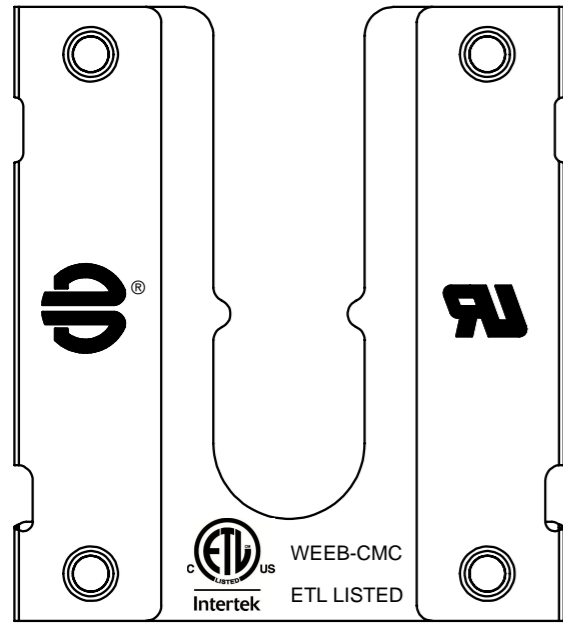

REV	DATE	DESCRIPTION	ECO	BY	C'H'K.
D	8/14/2013	UPDATED UR LOGO FOR CAT.# WEEB-CMC	32713	AB	KP

3D VIEW

NOTES:

1. MATERIAL: 304 STAINLESS STEEL
2. DIMENSIONS IN BRACKETS [] ARE IN INCHES ROUNDED OFF TO THE NEAREST TENTH, UNLESS OTHERWISE SPECIFIED AND ARE FOR REFERENCE ONLY.

TO ORDER BURNDY PRODUCTS CALL		EQUIPMENT BOND	
UNITED STATES		ITEM NO: 30020087	
1-800-346-4175 (LONDONDERRY, NH)		CAT. NO: WEEB-CMC	
CANADA:		DRAWN BY: M KOVILRAJ 12/24/2012	
1-800-361-6975 (QUEBEC)		CHECKER: P KOVALOV 8/15/2013	
1-800-387-6487 (ALL OTHER PROVINCES)		DSN APRVL: L TROMBLEY 8/20/2013	
FOR PRODUCT INFO: http://www.burndy.com		MFG APRVL: --	
		QA APRVL: C KOWALCZYK 8/14/2013	
		MKT APRVL: S PARSONS 8/14/2013	
		PROD FAM:	DRAWING NO
		PROJECT #:	50001427
		DOCUMENT TYPE: Sales	REV
		REL LEVEL: Released	D
		SIZE	SHEET 1 OF 1
		B	