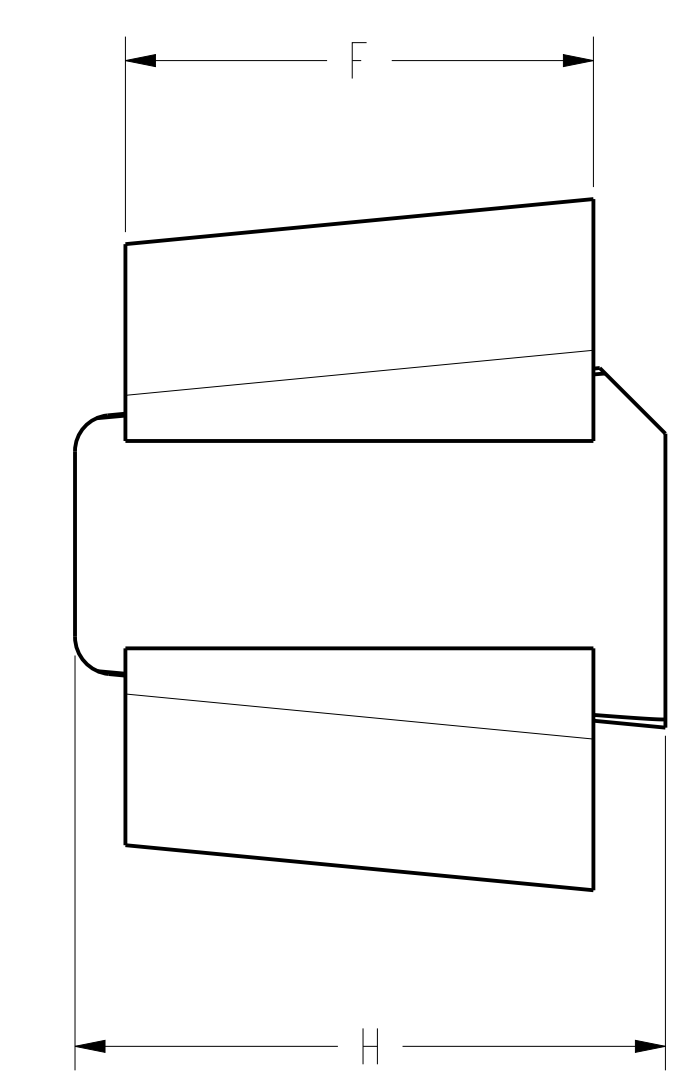

DRAWING NO. 50002088		7			6	5	4				3	2		1			
CATALOG NUMBER	ITEM NUMBER	COPPER CONDUCTORS DIA ACCOMMODATED (IN)			FAULT CURRENT RATING (KA)	DIMENSIONS				TOOLING	INSTALLATION BOOSTER COLOR	REV	DATE	DESCRIPTION	ECO	BY	C'K'.
		RUN RANGE	TAP RANGE	SUM RANGE		E	F	G	H			C	03/14/2013 07:15:00 AM	UPDATE CU WEJTAP SALES DRAWING.	30833	GP	MB
WCB4C4	30024674	.162 [4] - .258 [7]	.162 [4] - .232 [6]	.324 [8] - .464 [12]	12.5	2.4 [61]	1.63 [41]	1.02 [26]	2.05 [52]	WTHRB-1S	BLUE						
WCB2C2	30024675	.258 [7] - .368 [9]	.162 [4] - .292 [7]	.452 [11] - .600 [15]	12.5												
WCB20C2	30026011	.300 [8] - .430 [11]	.162 [4] - .292 [7]	.576 [15] - .734 [19]	12.5												
WCB20C20	30024676	.300 [8] - .430 [11]	.300 [8] - .414 [11]	.710 [18] - .844 [21]	25												
WCB30C2	30026014	.360 [9] - .516 [13]	.162 [4] - .292 [7]	.622 [16] - .775 [20]	12.5												
WCB40C2	30026017	.375 [10] - .538 [14]	.162 [4] - .292 [7]	.680 [17] - .822 [21]	12.5												
WCB40C20	30026020	.375 [10] - .538 [14]	.330 [8] - .464 [12]	.814 [21] - .952 [24]	25												
WCB40C40	30026023	.375 [10] - .538 [14]	.375 [10] - .538 [14]	.936 [24] - 1.072 [27]	25												
WCB250C2	30026026	.435 [11] - .574 [15]	.162 [4] - .292 [7]	.730 [19] - .875 [22]	12.5												
WCB250C20	50002085	.435 [11] - .574 [15]	.293 [7] - .430 [11]	.875 [22] - 1.033 [26]	25												
WCB250C250	30024675	.435 [11] - .574 [15]	.431 [11] - .574 [15]	1.033 [26] - 1.150 [29]	38												

SCALE 1:1

- NOTES:
1. MATERIAL: HIGH COPPER ALLOY.
  2. CONDUCTOR GROOVES PREFILLED WITH PENETROX™ E.
  3. CONNECTOR IS INDIVIDUALLY PACKAGED IN POLY BAGS AND INCLUDES WEDGE AND C-BODY. (BOOSTER NOT INCLUDED).
  4. DIMENSIONS IN [ ] BRACKETS ARE IN MILLIMETERS ROUNDED OFF TO THE NEAREST MILLIMETER, UNLESS OTHERWISE NOTED AND ARE FOR REFERENCE ONLY.