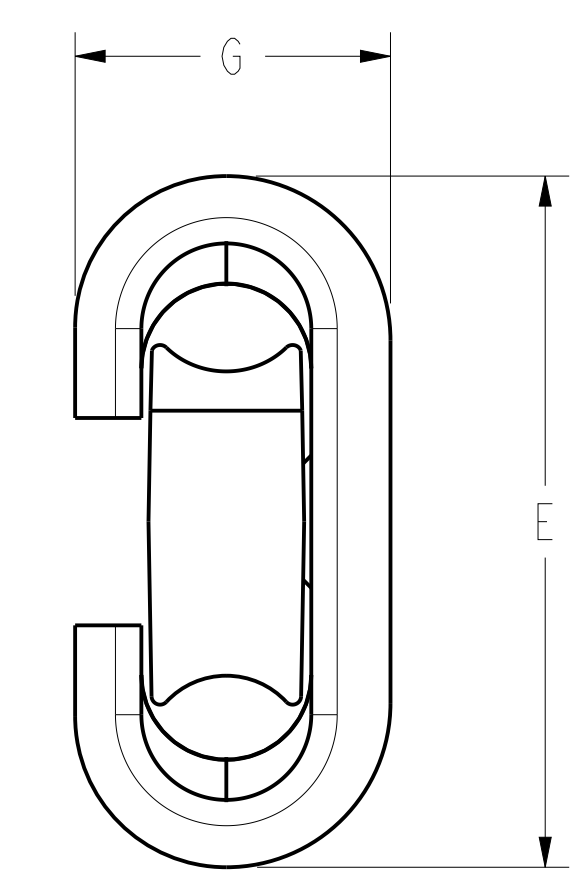

DRAWING NO. 50002088		7			6	5	4				3	2		1			
CATALOG NUMBER	ITEM NUMBER	COPPER CONDUCTORS DIA ACCOMMODATED (IN)			FAULT CURRENT RATING (KA)	DIMENSIONS				TOOLING	INSTALLATION BOOSTER COLOR	REV	DATE	DESCRIPTION	ECO	BY	C'K'.
		RUN RANGE	TAP RANGE	SUM RANGE		E	F	G	H			C	03/14/2013 07:15:00 AM	UPDATE CU WEJTAP SALES DRAWING.	30833	GP	MB
WCB4C4	30024674	.162 [4] - .258 [7]	.162 [4] - .232 [6]	.324 [8] - .464 [12]	12.5	2.4 [61]	1.63 [41]	1.02 [26]	2.05 [52]	WTHRB-1S	BLUE						
WCB2C2	30024675	.258 [7] - .368 [9]	.162 [4] - .292 [7]	.452 [11] - .600 [15]	12.5												
WCB20C2	30026011	.300 [8] - .430 [11]	.162 [4] - .292 [7]	.576 [15] - .734 [19]	12.5												
WCB20C20	30024676	.300 [8] - .430 [11]	.300 [8] - .414 [11]	.710 [18] - .844 [21]	25												
WCB30C2	30026014	.360 [9] - .516 [13]	.162 [4] - .292 [7]	.622 [16] - .775 [20]	12.5												
WCB40C2	30026017	.375 [10] - .538 [14]	.162 [4] - .292 [7]	.680 [17] - .822 [21]	12.5												
WCB40C20	30026020	.375 [10] - .538 [14]	.330 [8] - .464 [12]	.814 [21] - .952 [24]	25												
WCB40C40	30026023	.375 [10] - .538 [14]	.375 [10] - .538 [14]	.936 [24] - 1.072 [27]	25												
WCB250C2	30026026	.435 [11] - .574 [15]	.162 [4] - .292 [7]	.730 [19] - .875 [22]	12.5												
WCB250C20	50002085	.435 [11] - .574 [15]	.293 [7] - .430 [11]	.875 [22] - 1.033 [26]	25												
WCB250C250	30024675	.435 [11] - .574 [15]	.431 [11] - .574 [15]	1.033 [26] - 1.150 [29]	38												

SCALE 1:1

- NOTES:
1. MATERIAL: HIGH COPPER ALLOY.
  2. CONDUCTOR GROOVES PREFILLED WITH PENETROX™ E.
  3. CONNECTOR IS INDIVIDUALLY PACKAGED IN POLY BAGS AND INCLUDES WEDGE AND C-BODY. (BOOSTER NOT INCLUDED).
  4. DIMENSIONS IN [ ] BRACKETS ARE IN MILLIMETERS ROUNDED OFF TO THE NEAREST MILLIMETER, UNLESS OTHERWISE NOTED AND ARE FOR REFERENCE ONLY.