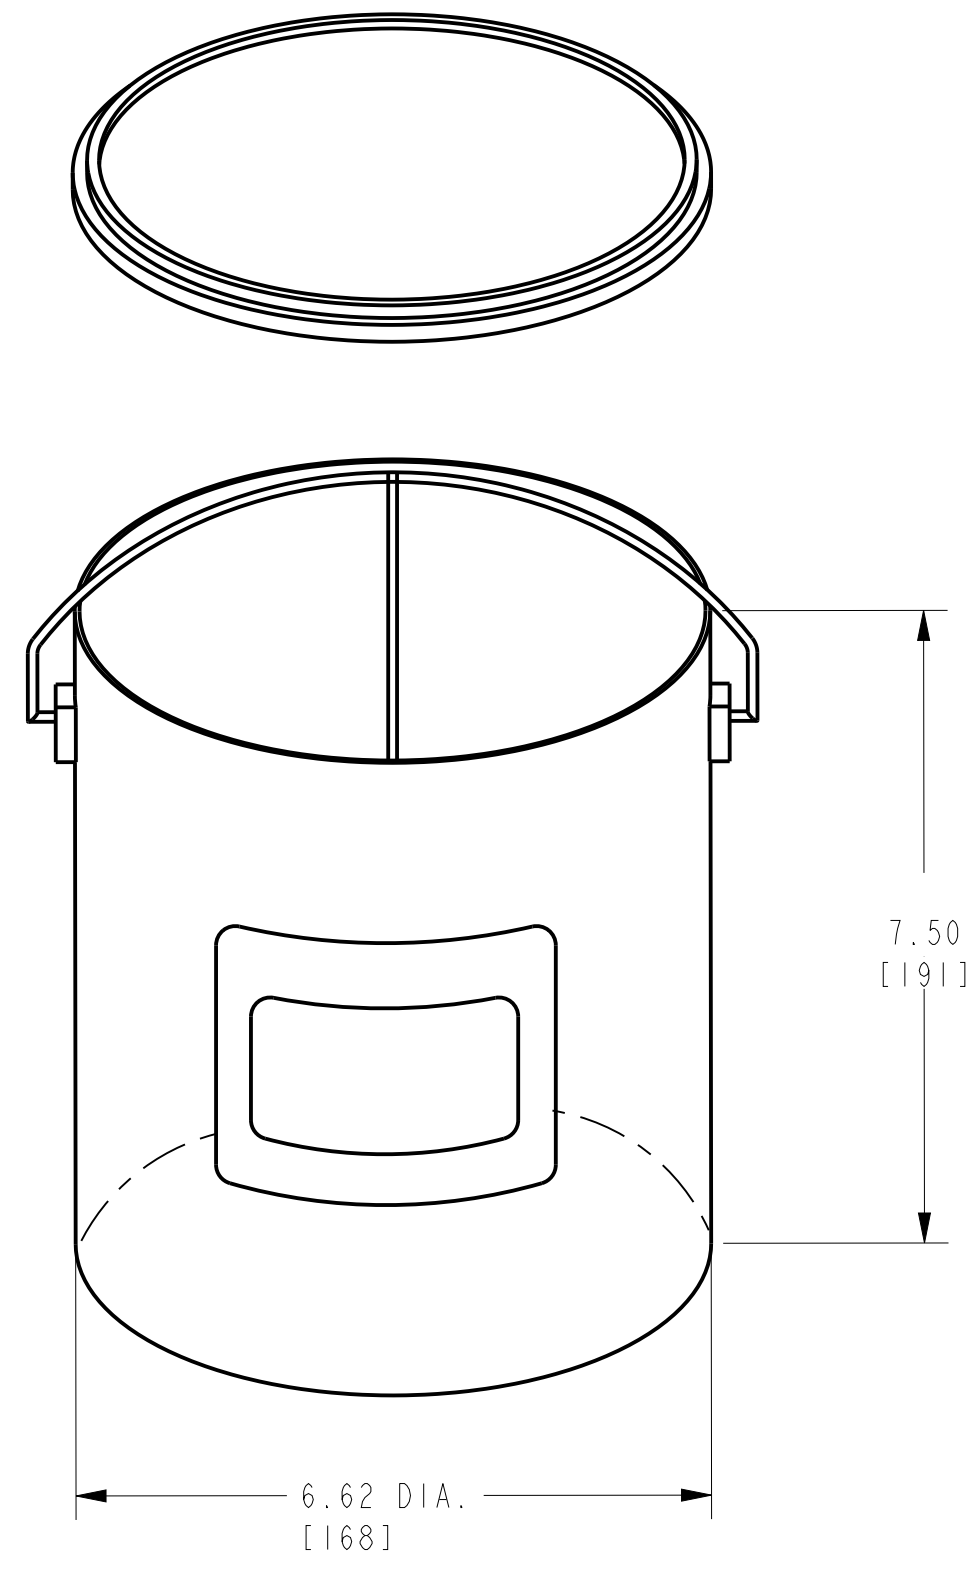

DRAWING NO.
50004942

4

3

2

1

REV	DATE	DESCRIPTION	ECO	BY	C'H'K.
A	06/05/2012 00:00:00 AM	CREATE NEW SALES DRAWING	27684	MRA	MB

NOTES:
1. DIMENSIONS IN BRACKETS [] ARE IN MILLIMETERS ROUNDED OFF TO THE NEAREST MILLIMETER, UNLESS OTHERWISE NOTED, AND ARE FOR REFERENCE ONLY.