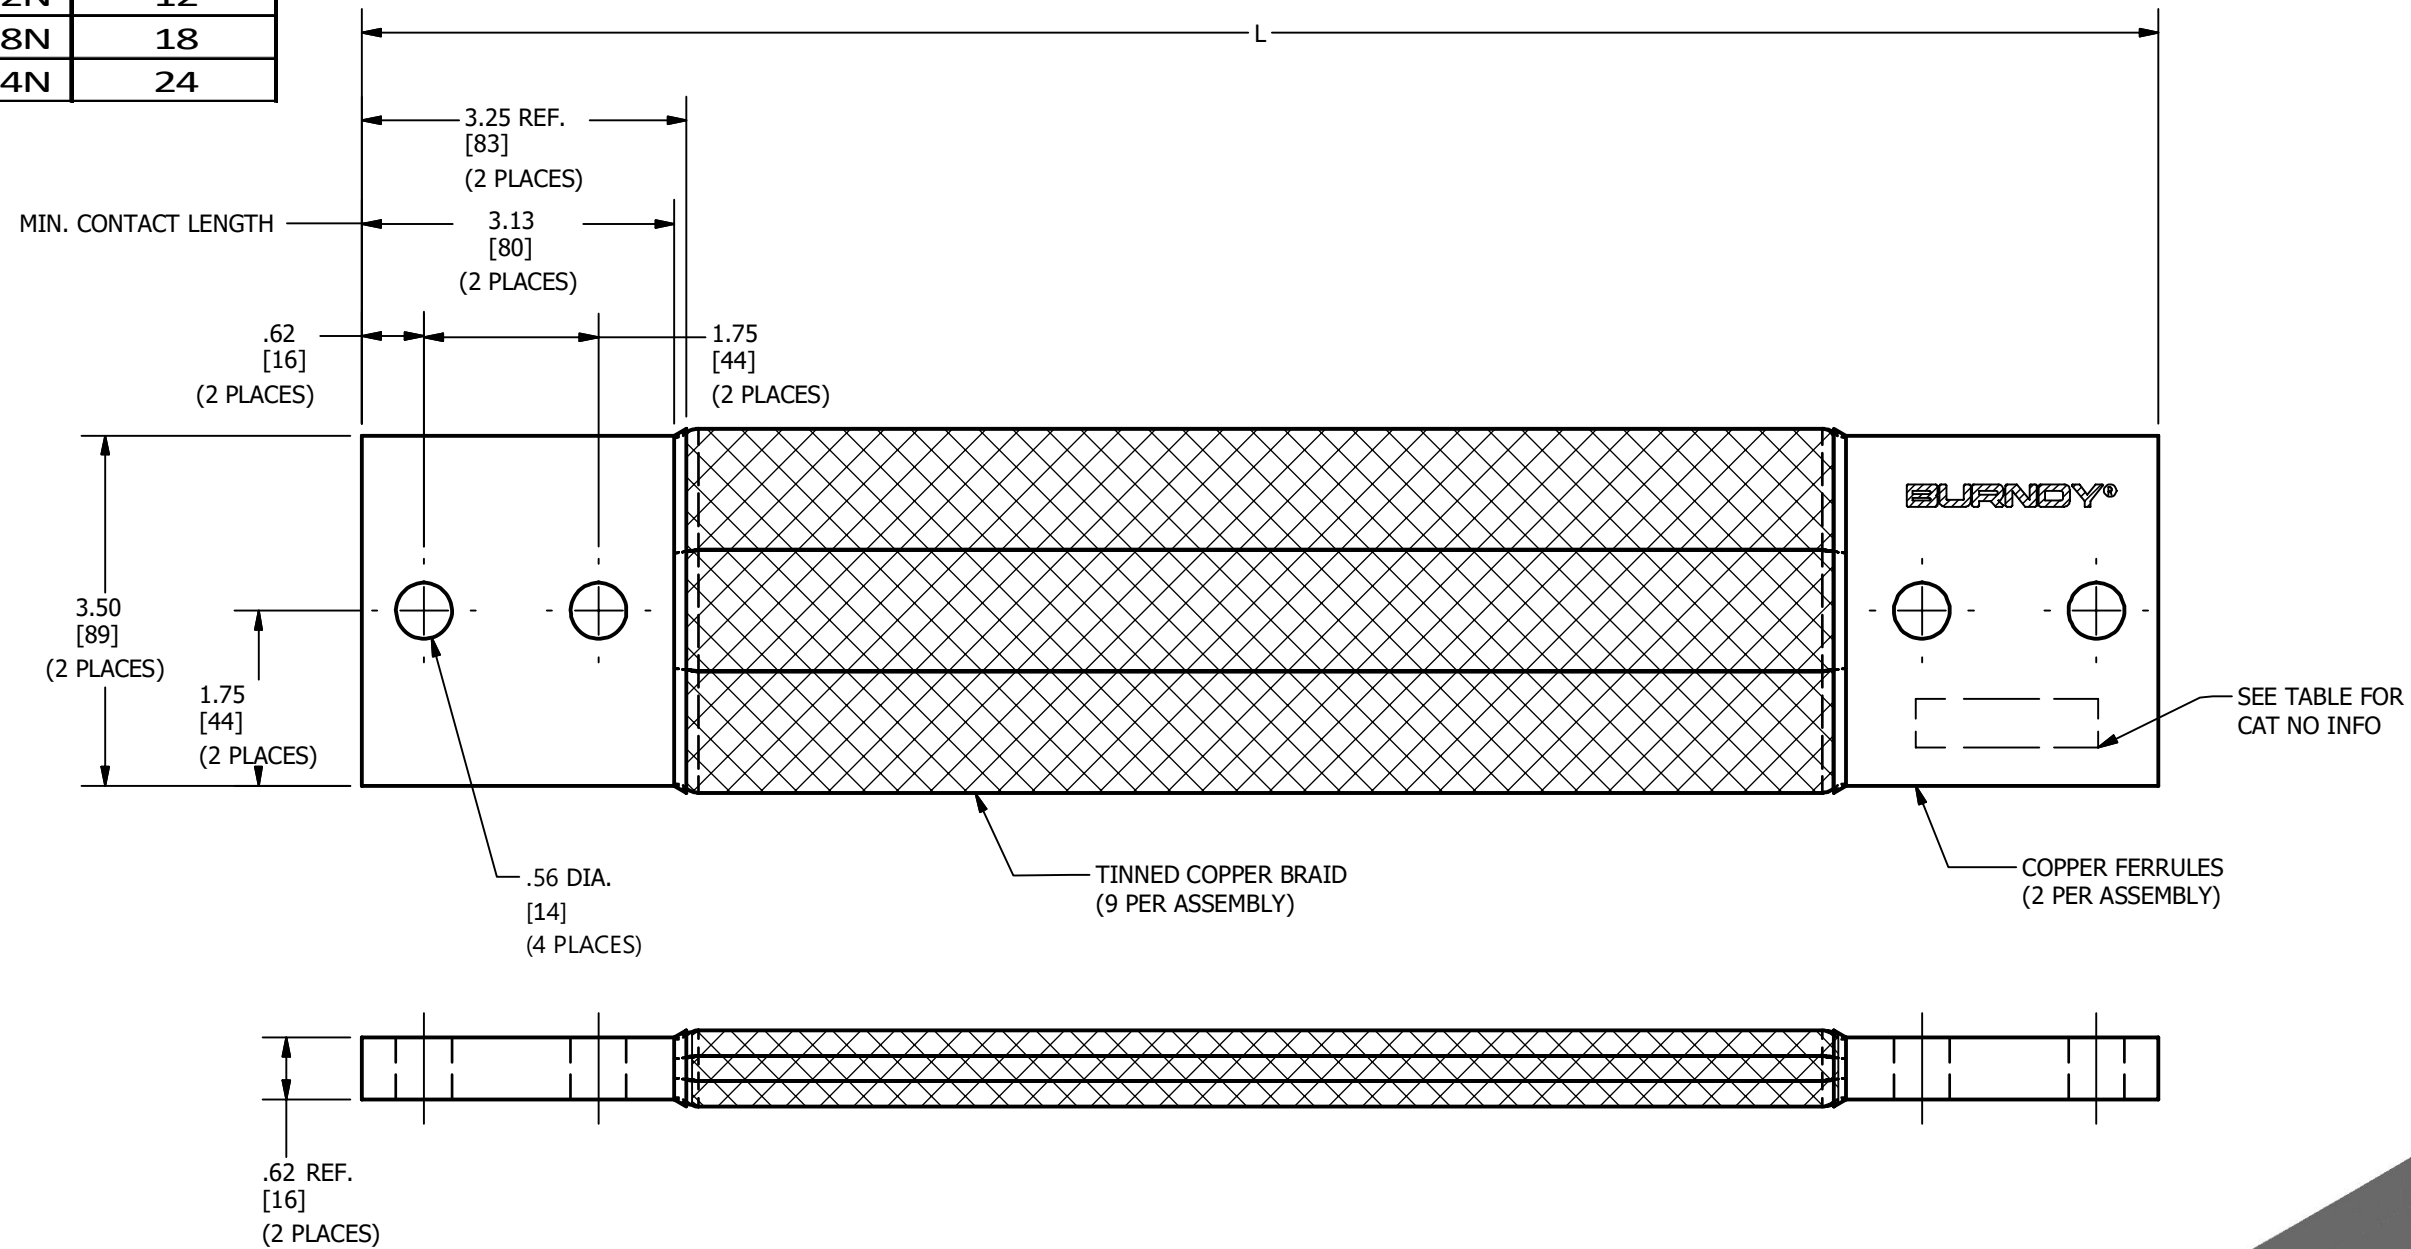

CATALOG NO.	L
B33F12N	12
B33F18N	18
B33F24N	24

REV	DATE	DESCRIPTION	ECO	BY	C'H'K.
A	11/02/2020	NEW DRAWING CREATED	54449	SS	PB

NOTES:

- MATERIAL:
FERRULE : COPPER
BRAID : TIN PLATED COPPER
- DIMENSIONS IN BRACKETS [] ARE IN MILLIMETERS ROUNDED OFF TO THE NEAREST MILLIMETER, UNLESS OTHERWISE NOTED, AND ARE FOR REFERENCE ONLY.
- FOR TIN PLATED FERRULES ADD SUFFIX "-TN" TO CAT NO.