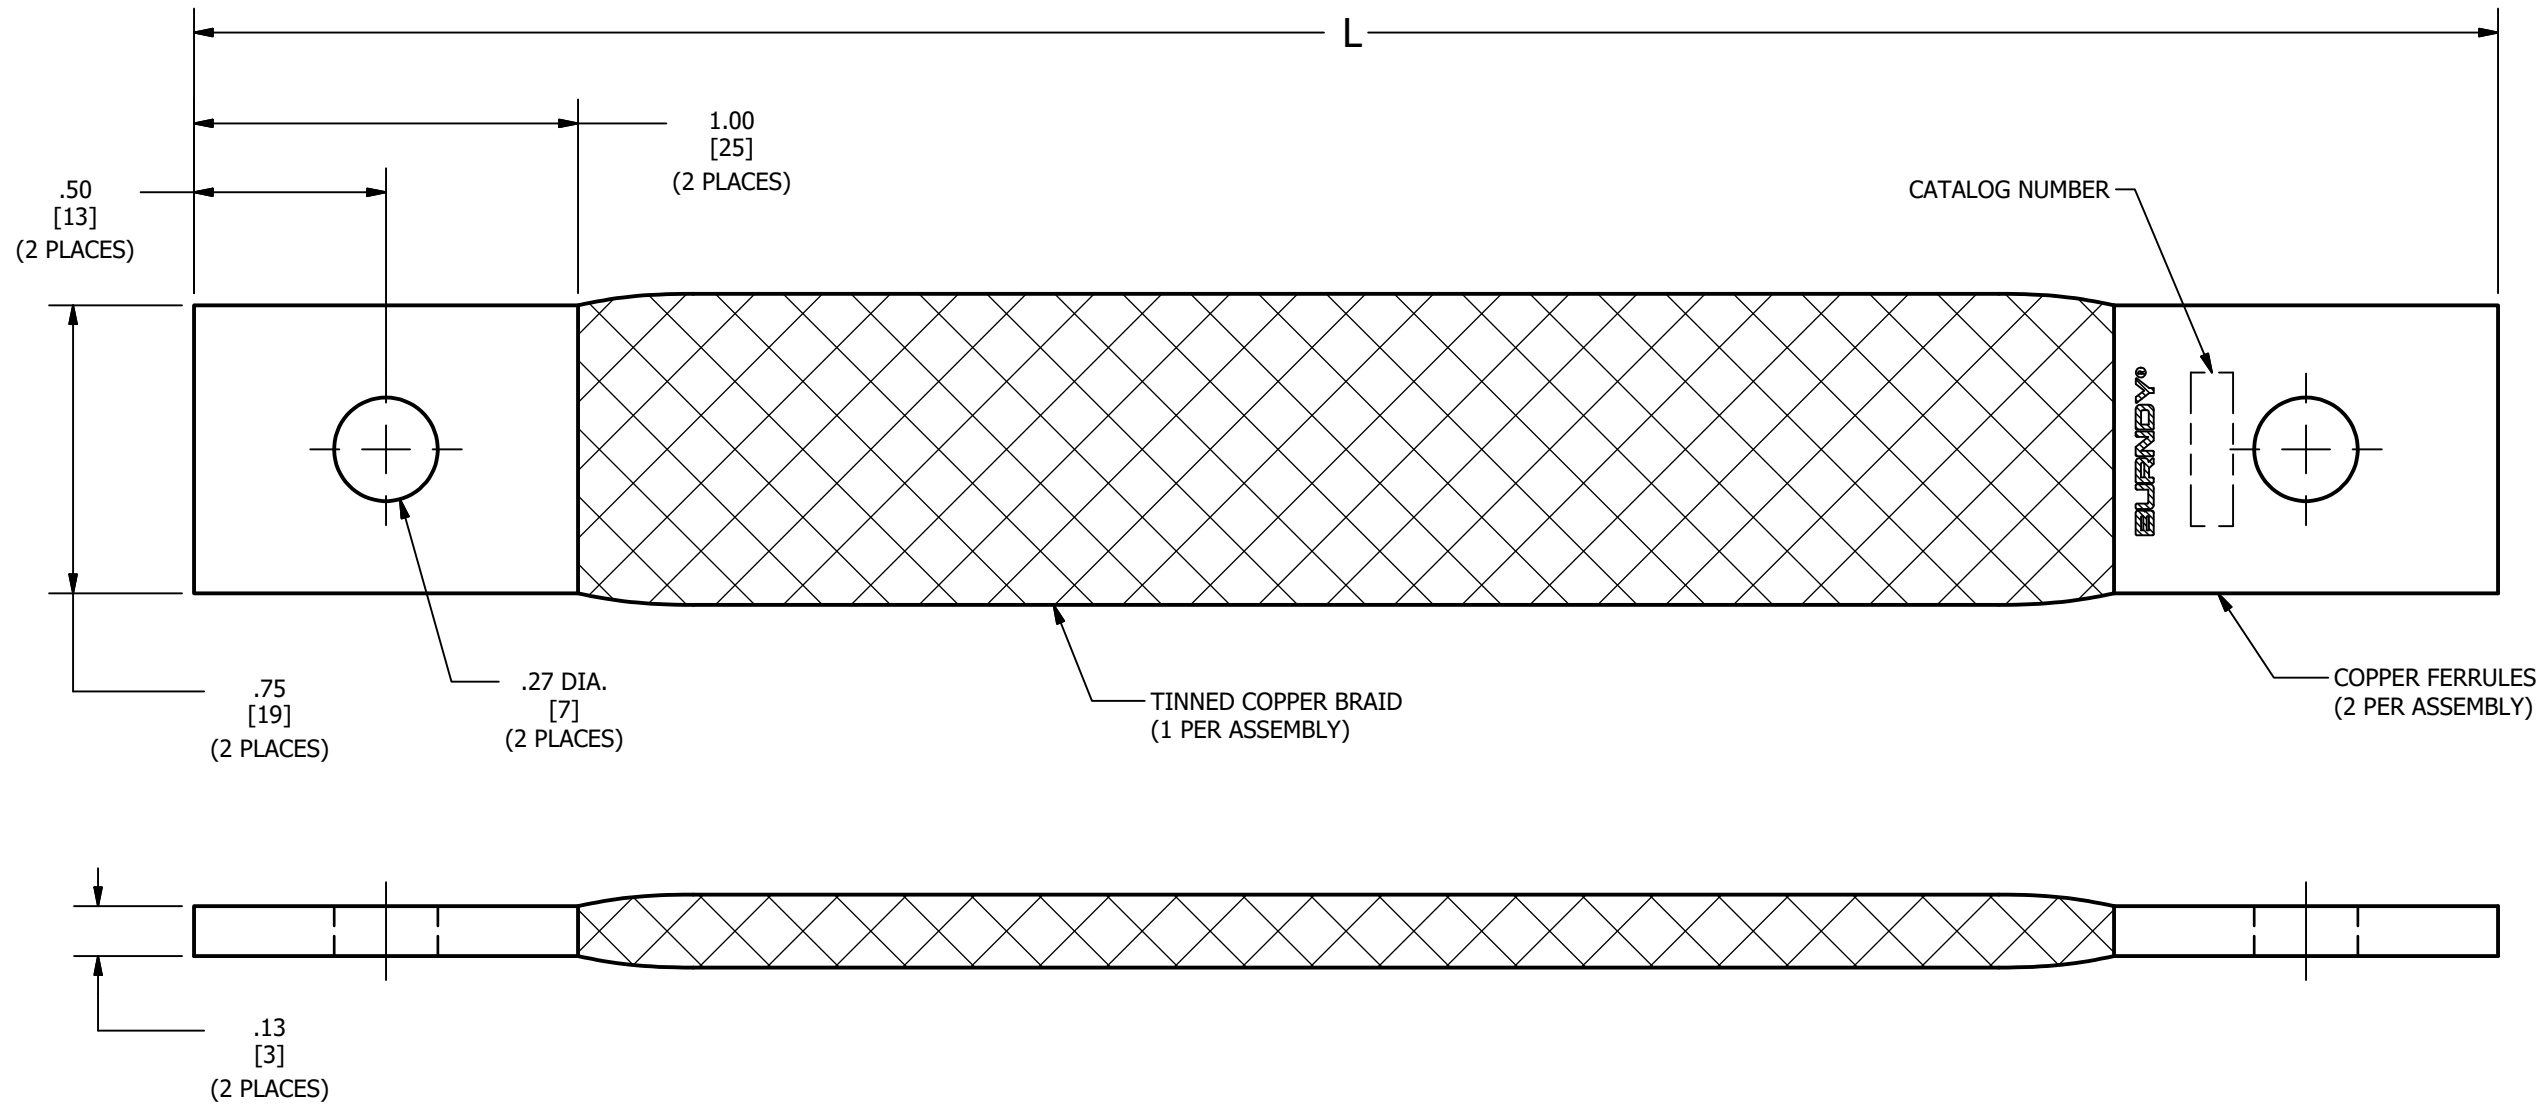

ITEM NUMBER	CATALOG NO.	Length (L)
50007332	BB048L6T14	6.00 [152]
50007333	BB048L9T14	9.00 [229]
50053111	BB048L12T14	12.00 [305]
50053112	BB048L18T14	18.00 [457]
50053113	BB048L24T14	24.00 [610]
50100927	BB048L40T14	40.00 [1016]
50095611	BB048L120T14	120.00 [3048]

REV	DATE	DESCRIPTION	ECO	BY	CHK.
D	06/13/2019	ADDED PART BB048L40T14	51616	JL	BE

NOTES:

- APPROXIMATE AMP RATING: 93 A. THIS RATING MAY VARY WITH AMBIENT CONDITIONS, ORIENTATION OF THE BRAID, AND OTHER SERVICE CONDITIONS.
- DIMENSIONS IN BRACKETS [ ] ARE IN MILLIMETERS ROUNDED OFF TO THE NEAREST MILLIMETER, UNLESS OTHERWISE NOTED, AND ARE FOR REFERENCE ONLY.

BRAID		DRAWING NO	REV
ITEM NO: SEE TABLE		50007334	D
CAT. NO: BB048L--T14 (TABLE)			
DRAWN BY: SENTHIL	8/24/2012		
CHECKER: E.MARTIN	8/16/2012		
DSN APRVL: E.MARTIN			
MFG APRVL: L.LEAVITT	8/17/2012		
QA APRVL: C.KOWALCZYK	8/19/2012		
MKT APRVL: K.ROBICHEAU	8/17/2012		
PROD FAM: MECHANICAL GROUNDING	SIZE		
PROJECT #: FPN1906044	B		
DOCUMENT TYPE: SALES			
REL LEVEL: Released			