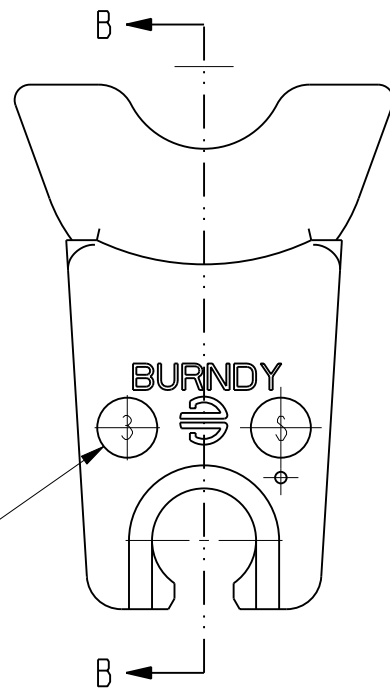

REV.	DATE	DESCRIPTION	ECO	BY	C'H'K.
A	08/16/2012 00:00:00 AM	SALES DRAWING FOR CAT# X25RT	28527	AT	DD

SECTION B-B

DIE INDEX

NOTES:

- DIMENSIONS IN BRACKETS [] ARE IN MILLIMETERS ROUNDED OFF TO THE NEAREST MILLIMETER, UNLESS OTHERWISE NOTED, AND ARE FOR REFERENCE ONLY.
- MATERIAL: STAINLESS STEEL