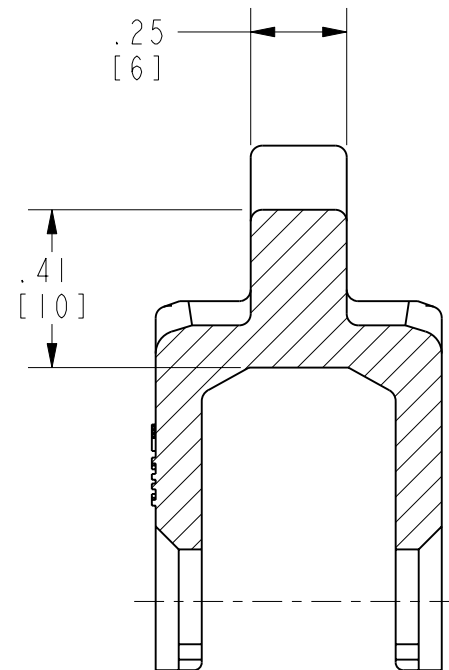

REV.	DATE	DESCRIPTION	ECO	BY	C'H'K.
A	08/16/2012 00:00:00 AM	SALES DRAWING FOR CAT# X25RT	28527	AT	DD

SECTION B-B

DIE INDEX

NOTES:

- DIMENSIONS IN BRACKETS [] ARE IN MILLIMETERS ROUNDED OFF TO THE NEAREST MILLIMETER, UNLESS OTHERWISE NOTED, AND ARE FOR REFERENCE ONLY.
- MATERIAL: STAINLESS STEEL

TO ORDER BURNDY® PRODUCTS CALL
 UNITED STATES:
 1-800-346-4175 (LONDONDERRY, NH)
 CANADA:
 1-800-361-6975 (QUEBEC)
 1-800-387-6487 (ALL OTHER PROVINCES)
 FOR PRODUCT INFO: <http://www.burndy.com>

X-DIES (OUR-840, COLOR CODED, COPPER CONN.)		ITEM NO: 472027	
CAT. NO: X25RT		DRAWN BY: THIRU 08/16/2012	
CHECKER: P WASON 08/28/2012		DSN APPVL: P WASON 08/28/2012	
MFG APPVL: --		OA APPVL: C ACKERMAN 09/07/2012	
MKT APPVL: R POIRIER 08/30/2012		SCALE: 2:1	
PROJECT #: --	SIZE	DRAWING NO	REV
DOCUMENT TYPE: Sales	B	50007926	A
REL LEVEL: Released		SHEET 1 OF 1	