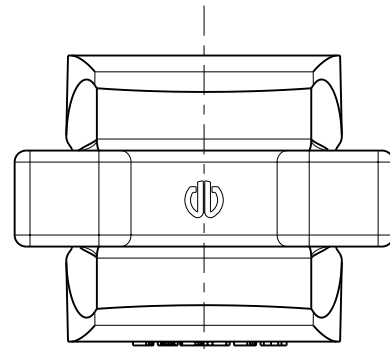

REV.	DATE	DESCRIPTION	ECO	BY	C'H'K.
A	08/16/2012 00:00:00 AM	SALES DRAWING FOR CAT# X25RT	28527	AT	DD

SECTION B-B

DIE INDEX

NOTES:

- DIMENSIONS IN BRACKETS [] ARE IN MILLIMETERS ROUNDED OFF TO THE NEAREST MILLIMETER, UNLESS OTHERWISE NOTED, AND ARE FOR REFERENCE ONLY.
- MATERIAL: STAINLESS STEEL

TO ORDER BURNDY® PRODUCTS CALL
 UNITED STATES:
 1-800-346-4175 (LONDONDERRY, NH)
 CANADA:
 1-800-361-6975 (QUEBEC)
 1-800-387-6487 (ALL OTHER PROVINCES)
 FOR PRODUCT INFO: <http://www.burndy.com>

X-DIES (OUR-840, COLOR CODED, COPPER CONN.)		ITEM NO: 472027	
CAT. NO: X25RT		DRAWN BY: THIRU 08/16/2012	
CHECKER: P WASON 08/28/2012		DSN APPVL: P WASON 08/28/2012	
MFG APPVL: --		OA APPVL: C ACKERMAN 09/07/2012	
MKT APPVL: R POIRIER 08/30/2012		SCALE: 2:1	
PROJECT #: --	SIZE	DRAWING NO	REV
DOCUMENT TYPE: Sales	B	50007926	A
REL LEVEL: Released		SHEET 1 OF 1	