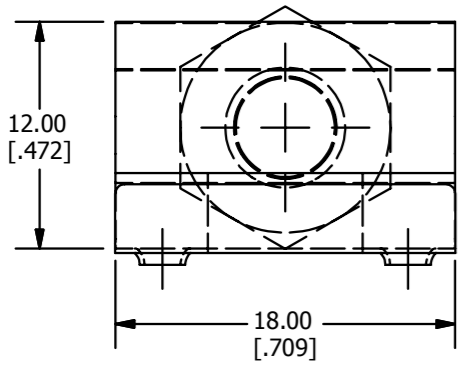

REV	DATE	DESCRIPTION	ECO	BY	CH'K.
A	08/28/2012	CREATE A SALES DRAWING FOR WILEY CAT.# WEEB-LUG-8.2MS	28629	TM	PK

3D VIEW

NOTES:

1. MATERIAL: TIN PLATED COPPER (BODY).
2. ACCOMMODATES: 6-14 AWG.
3. DIMENSIONS IN BRACKETS [ ] ARE IN INCHES ROUNDED OFF TO THE NEAREST TENTH, UNLESS OTHERWISE SPECIFIED AND ARE FOR REFERENCE ONLY.

TO ORDER BURNDY PRODUCTS CALL		LAY-IN LUG	
UNITED STATES 1-800-346-4175 (LONDONDERRY, NH)		ITEM NO: 30020115	
CANADA: 1-800-361-6975 (QUEBEC) 1-800-387-6487 (ALL OTHER PROVINCES)		CAT. NO: WEEB-LUG-8.2MS	
FOR PRODUCT INFO: <a href="http://www.burndy.com">http://www.burndy.com</a>		DRAWN BY: M THAMARAI 8/28/2012 CHECKER: T OLENICK 9/7/2012 DSN APRVL: T OLENICK 9/7/2012 MFG APRVL: L TROMBLEY 8/30/2012 QA APRVL: C KOWALCZYK 9/5/2012 MKT APRVL: --	
PROJECT #:	SIZE	DRAWING NO	
DOCUMENT TYPE: Sales	B	50008338	A
REL LEVEL: Released		SHEET 1 OF 1	