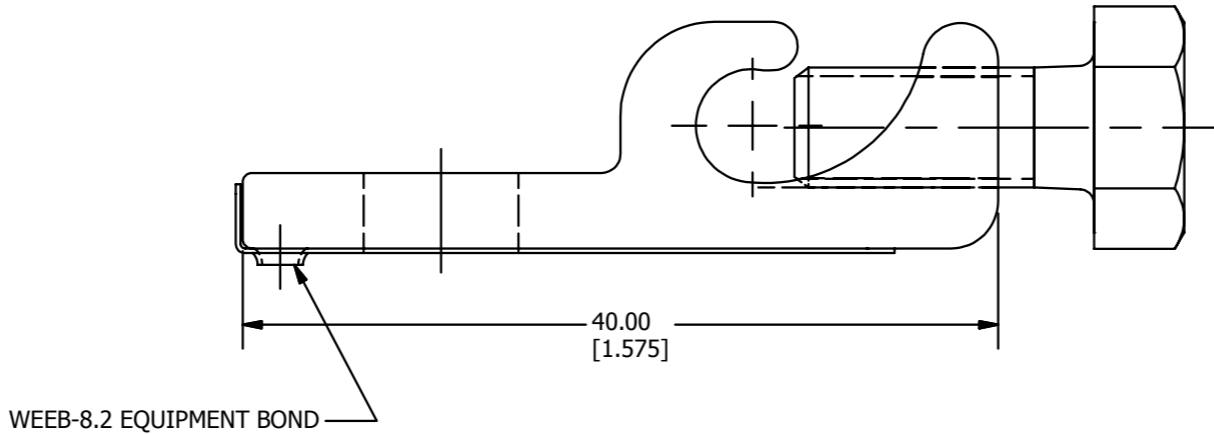

REV	DATE	DESCRIPTION	ECO	BY	CH'K.
A	08/28/2012	CREATE A SALES DRAWING FOR WILEY CAT.# WEEB-LUG-8.2MS	28629	TM	PK

3D VIEW

NOTES:

1. MATERIAL: TIN PLATED COPPER (BODY).
2. ACCOMMODATES: 6-14 AWG.
3. DIMENSIONS IN BRACKETS [ ] ARE IN INCHES ROUNDED OFF TO THE NEAREST TENTH, UNLESS OTHERWISE SPECIFIED AND ARE FOR REFERENCE ONLY.

TO ORDER BURNDY PRODUCTS CALL		LAY-IN LUG	
UNITED STATES 1-800-346-4175 (LONDONDERRY, NH)		ITEM NO: 30020115	
CANADA: 1-800-361-6975 (QUEBEC) 1-800-387-6487 (ALL OTHER PROVINCES)		CAT. NO: WEEB-LUG-8.2MS	
FOR PRODUCT INFO: <a href="http://www.burndy.com">http://www.burndy.com</a>		DRAWN BY: M THAMARAI 8/28/2012 CHECKER: T OLENICK 9/7/2012 DSN APRVL: T OLENICK 9/7/2012 MFG APRVL: L TROMBLEY 8/30/2012 QA APRVL: C KOWALCZYK 9/5/2012 MKT APRVL: --	
PROJECT #:	SIZE	DRAWING NO	
DOCUMENT TYPE: Sales	B	50008338	A
REL LEVEL: Released		SHEET 1 OF 1	