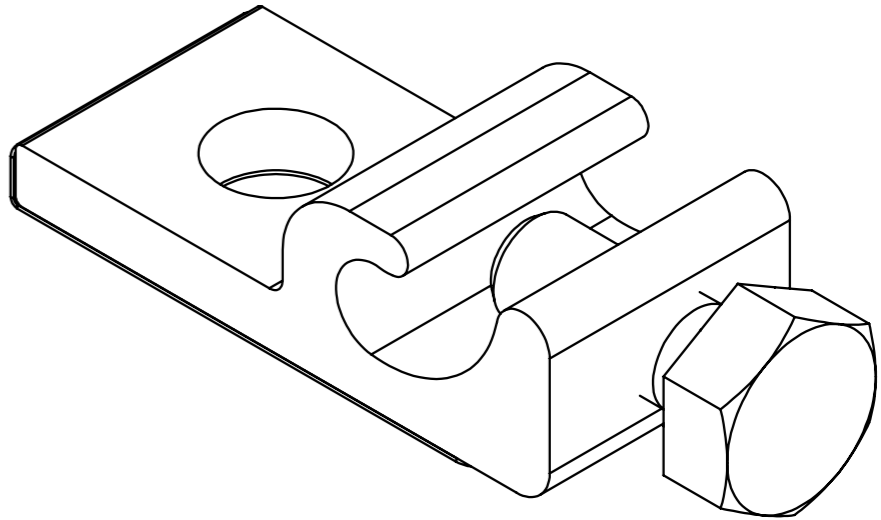

REV	DATE	DESCRIPTION	ECO	BY	CH'K.
A	08/28/2012	CREATE A SALES DRAWING FOR WILEY CAT.# WEEB-LUG-8.2MS	28629	TM	PK

3D VIEW

NOTES:

1. MATERIAL: TIN PLATED COPPER (BODY).
2. ACCOMMODATES: 6-14 AWG.
3. DIMENSIONS IN BRACKETS [ ] ARE IN INCHES ROUNDED OFF TO THE NEAREST TENTH, UNLESS OTHERWISE SPECIFIED AND ARE FOR REFERENCE ONLY.

TO ORDER BURNDY PRODUCTS CALL		LAY-IN LUG	
UNITED STATES 1-800-346-4175 (LONDONDERRY, NH)		ITEM NO: 30020115	
CANADA: 1-800-361-6975 (QUEBEC) 1-800-387-6487 (ALL OTHER PROVINCES)		CAT. NO: WEEB-LUG-8.2MS	
FOR PRODUCT INFO: <a href="http://www.burndy.com">http://www.burndy.com</a>		DRAWN BY: M THAMARAI 8/28/2012 CHECKER: T OLENICK 9/7/2012 DSN APRVL: T OLENICK 9/7/2012 MFG APRVL: L TROMBLEY 8/30/2012 QA APRVL: C KOWALCZYK 9/5/2012 MKT APRVL: --	
PROJECT #:	SIZE	DRAWING NO	
DOCUMENT TYPE: Sales	B	50008338	A
REL LEVEL: Released		SHEET 1 OF 1	