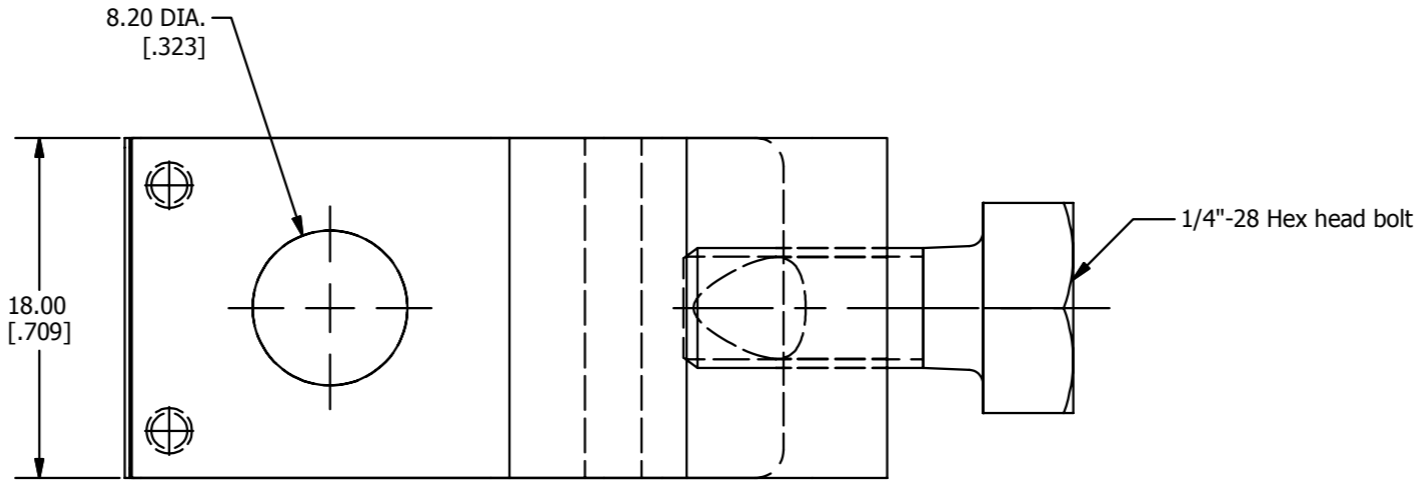

REV	DATE	DESCRIPTION	ECO	BY	CH'K.
A	08/28/2012	CREATE A SALES DRAWING FOR WILEY CAT.# WEEB-LUG-8.2MS	28629	TM	PK

3D VIEW

NOTES:

1. MATERIAL: TIN PLATED COPPER (BODY).
2. ACCOMMODATES: 6-14 AWG.
3. DIMENSIONS IN BRACKETS [ ] ARE IN INCHES ROUNDED OFF TO THE NEAREST TENTH, UNLESS OTHERWISE SPECIFIED AND ARE FOR REFERENCE ONLY.

TO ORDER BURNDY PRODUCTS CALL		LAY-IN LUG	
UNITED STATES 1-800-346-4175 (LONDONDERRY, NH)		ITEM NO: 30020115	
CANADA: 1-800-361-6975 (QUEBEC) 1-800-387-6487 (ALL OTHER PROVINCES)		CAT. NO: WEEB-LUG-8.2MS	
FOR PRODUCT INFO: <a href="http://www.burndy.com">http://www.burndy.com</a>		DRAWN BY: M THAMARAI 8/28/2012 CHECKER: T OLENICK 9/7/2012 DSN APRVL: T OLENICK 9/7/2012 MFG APRVL: L TROMBLEY 8/30/2012 QA APRVL: C KOWALCZYK 9/5/2012 MKT APRVL: --	
PROJECT #:	SIZE	DRAWING NO	
DOCUMENT TYPE: Sales	B	50008338	A
REL LEVEL: Released		SHEET 1 OF 1	