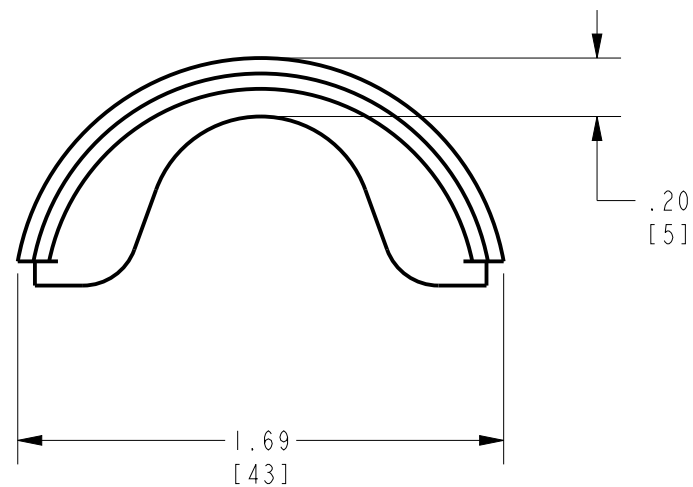

REV.	DATE	DESCRIPTION	ECO	BY	C'H'K.
A	10/03/2012 00:00:00 AM	NEW SALES DRAWING CREATION	28837	KS	MB

NOTES:

1. DIMENSIONS IN BRACKETS [] ARE IN MILLIMETERS ROUNDED OFF TO THE NEAREST MILLIMETER, UNLESS OTHERWISE NOTED, AND ARE FOR REFERENCE ONLY.

REV: PE0200

TO ORDER BURNDY® PRODUCTS CALL		CIRCULAR NON-BUTTING TWIN DIE	
UNITED STATES: 1-800-346-4175 (LONDONDERRY, NH)		ITEM NO: 420012	
CANADA: 1-800-361-6975 (QUEBEC) 1-800-387-6487 (ALL OTHER PROVINCES)		CAT. NO: UF	
FOR PRODUCT INFO: http://www.burndy.com		DRAWN BY: KS 09/21/2012	
		CHECKER: --	
		DSN APPVL: --	
		MFG APPVL: --	
		QA APPVL: --	
		MKT APPVL: --	
		PROD FAM: --	
		PROJECT #: --	
		DOCUMENT TYPE: Sales	
		REL LEVEL: Released	
		SCALE: 1:1	
		DRAWING NO	
		REV	
		SIZE	
		DRAWING NO	
		REV	
		SHEET 1 OF 1	