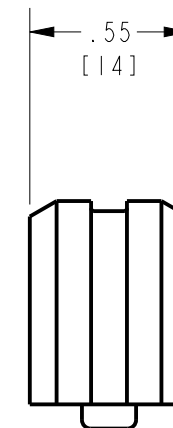

REV.	DATE	DESCRIPTION	ECO	BY	C'H'K.
A	10/03/2012 00:00:00 AM	NEW SALES DRAWING CREATION	28837	KS	MB

NOTES:

1. DIMENSIONS IN BRACKETS [] ARE IN MILLIMETERS ROUNDED OFF TO THE NEAREST MILLIMETER, UNLESS OTHERWISE NOTED, AND ARE FOR REFERENCE ONLY.

REV: PE0200

TO ORDER BURNDY® PRODUCTS CALL		CIRCULAR NON-BUTTING TWIN DIE	
UNITED STATES: 1-800-346-4175 (LONDONDERRY, NH)		ITEM NO: 420012	
CANADA: 1-800-361-6975 (QUEBEC) 1-800-387-6487 (ALL OTHER PROVINCES)		CAT. NO: UF	
FOR PRODUCT INFO: http://www.burndy.com		DRAWN BY: KS 09/21/2012	
		CHECKER: --	
		DSN APPVL: --	
		MFG APPVL: --	
		QA APPVL: --	
		MKT APPVL: --	
		PROD FAM: --	
		PROJECT #: --	
		DOCUMENT TYPE: Sales	
		REL LEVEL: Released	
		SCALE: 1:1	
		DRAWING NO	
		REV	
		SIZE	
		DRAWING NO	
		REV	
		SHEET 1 OF 1	