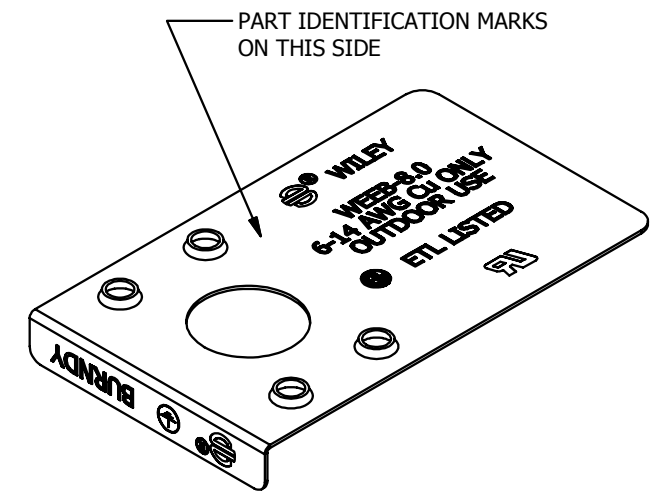

REV	DATE	DESCRIPTION	ECO	BY	C'H'K.
E	12/19/2014	LETTERING DETAIL UPDATED FOR CAT.# WEEB-8.0	38741	TM	EM

3D VIEW

NOTES:

1. MATERIAL: 304 STAINLESS STEEL.
2. DIMENSIONS IN BRACKETS [] ARE IN INCHES ROUNDED OFF TO THE NEAREST TENTH, UNLESS OTHERWISE SPECIFIED AND ARE FOR REFERENCE ONLY.

TO ORDER BURNDY PRODUCTS CALL		EQUIPMENT BOND	
UNITED STATES		ITEM NO: 30020105	
1-800-346-4175 (LONDONDERRY, NH)		CAT. NO: WEEB-8.0	
CANADA:		DRAWN BY: M THAMARAI 12/22/2014	
1-800-361-6975 (QUEBEC)		CHECKER: E MARTIN 3/20/2015	
1-800-387-6487 (ALL OTHER PROVINCES)		DSN APRVL: E MARTIN 3/20/2015	
FOR PRODUCT INFO: http://www.burndy.com		MFG APRVL: --	
		QA APRVL: C KOWALCZYK 3/24/2015	
		MKT APRVL: S PARSONS 3/20/2015	
PROD FAM: WILEY	DRAWING NO	REV	
PROJECT #:	SIZE	50009994	
DOCUMENT TYPE: SALES	B	E	
REL LEVEL: Released	SHEET 1 OF 1		