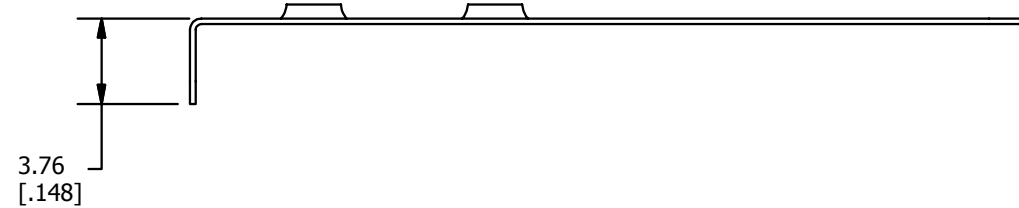

REV	DATE	DESCRIPTION	ECO	BY	C'H'K.
E	12/19/2014	LETTERING DETAIL UPDATED FOR CAT.# WEEB-8.0	38741	TM	EM

3D VIEW

NOTES:

1. MATERIAL: 304 STAINLESS STEEL.
2. DIMENSIONS IN BRACKETS [] ARE IN INCHES ROUNDED OFF TO THE NEAREST TENTH, UNLESS OTHERWISE SPECIFIED AND ARE FOR REFERENCE ONLY.