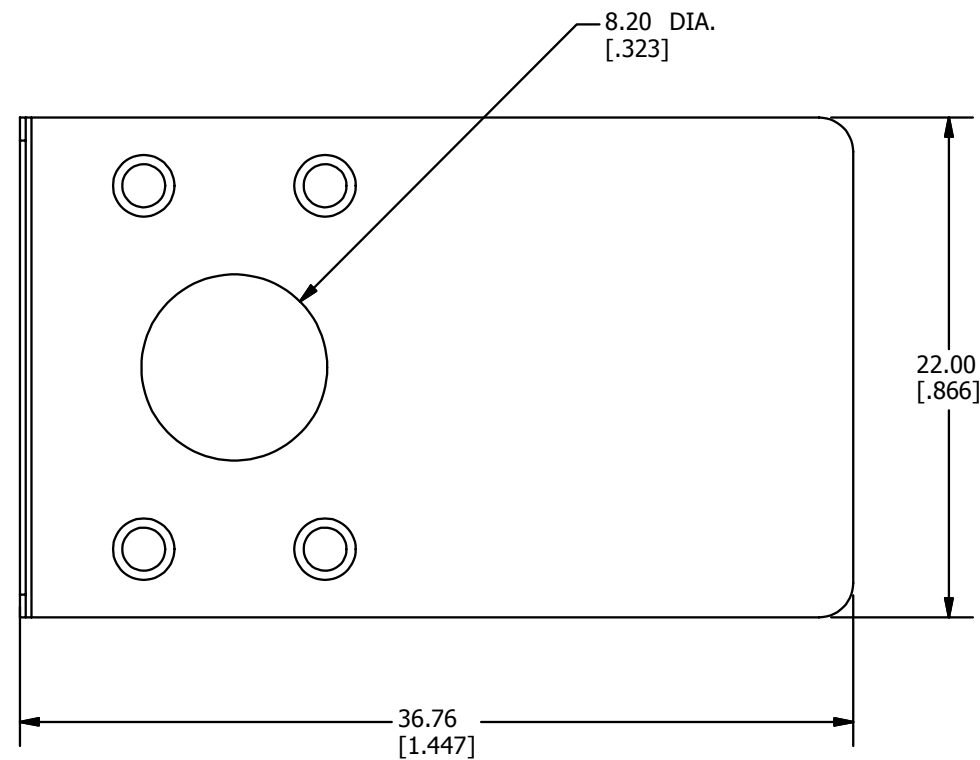

REV	DATE	DESCRIPTION	ECO	BY	C'H'K.
E	12/19/2014	LETTERING DETAIL UPDATED FOR CAT.# WEEB-8.0	38741	TM	EM

3D VIEW

NOTES:

1. MATERIAL: 304 STAINLESS STEEL.
2. DIMENSIONS IN BRACKETS [] ARE IN INCHES ROUNDED OFF TO THE NEAREST TENTH, UNLESS OTHERWISE SPECIFIED AND ARE FOR REFERENCE ONLY.

TO ORDER BURNDY PRODUCTS CALL		EQUIPMENT BOND	
UNITED STATES		ITEM NO: 30020105	
1-800-346-4175 (LONDONDERRY, NH)		CAT. NO: WEEB-8.0	
CANADA:		DRAWN BY: M THAMARAI 12/22/2014	
1-800-361-6975 (QUEBEC)		CHECKER: E MARTIN 3/20/2015	
1-800-387-6487 (ALL OTHER PROVINCES)		DSN APRVL: E MARTIN 3/20/2015	
FOR PRODUCT INFO: http://www.burndy.com		MFG APRVL: --	
		QA APRVL: C KOWALCZYK 3/24/2015	
		MKT APRVL: S PARSONS 3/20/2015	
PROD FAM: WILEY	DRAWING NO	REV	
PROJECT #:	SIZE	50009994	
DOCUMENT TYPE: SALES	B	E	
REL LEVEL: Released	SHEET 1 OF 1		