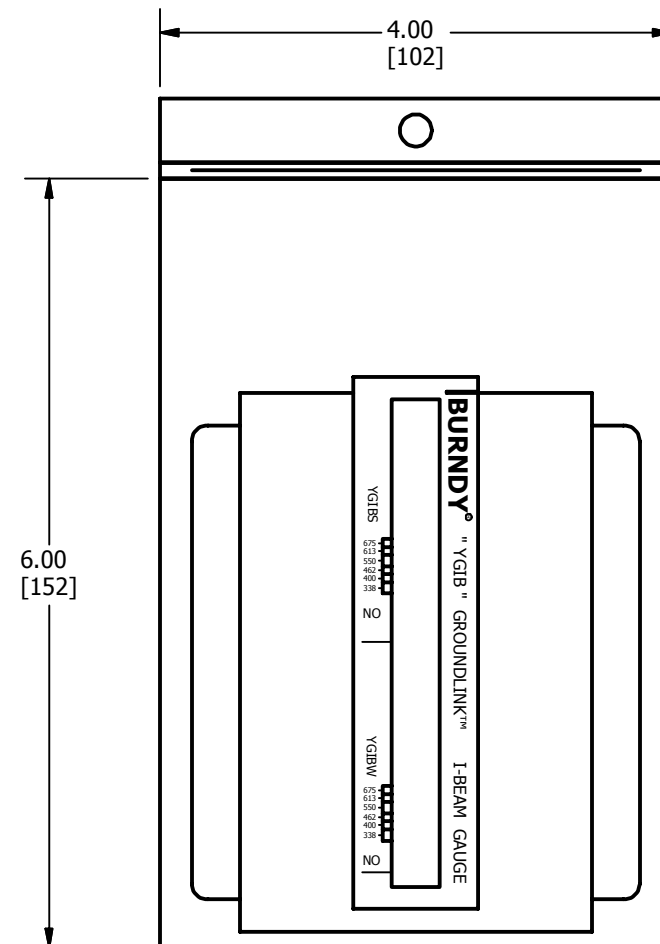

REV	DATE	DESCRIPTION	ECO	BY	C'H'K.
A	04/19/2013	SALES DRAWING FOR CAT.# YGIBGAUGE1	31359	PM	MB

REAR VIEW

FRONT VIEW

**NOTES:**

1. DIMENSIONS IN BRACKETS [ ] ARE IN MILLIMETERS ROUNDED OFF TO THE NEAREST MILLIMETER, UNLESS OTHERWISE SPECIFIED AND ARE FOR REFERENCE ONLY.