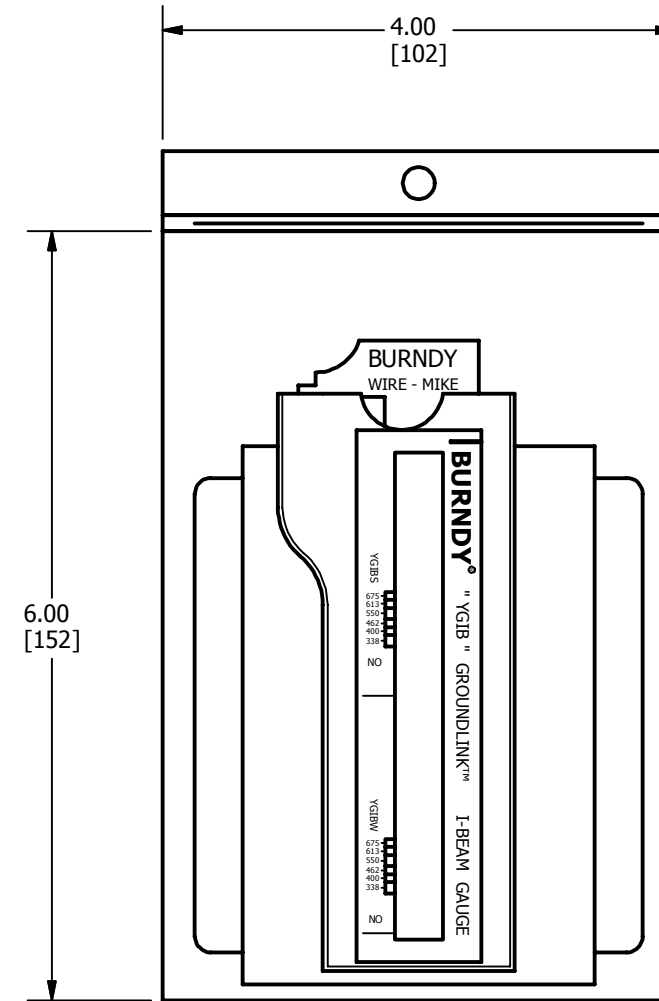

REV	DATE	DESCRIPTION	ECO	BY	C'HK.
A	04/19/2013	SALES DRAWING FOR CAT.# YGIBKIT1	31359	PM	MB

REAR VIEW

FRONT VIEW

NOTES:

1. DIMENSIONS IN BRACKETS [] ARE IN MILLIMETERS ROUNDED OFF TO THE NEAREST MILLIMETER, UNLESS OTHERWISE SPECIFIED AND ARE FOR REFERENCE ONLY.