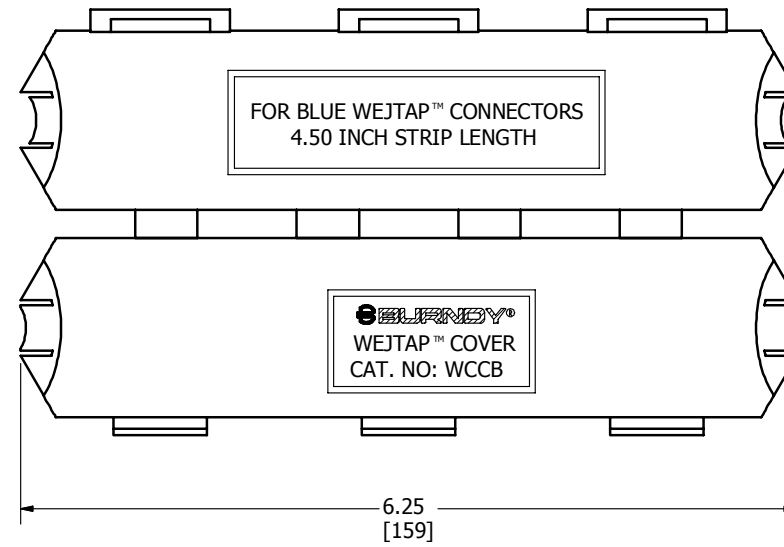

REV	DATE	DESCRIPTION	ECO	BY	C'H'K
A	11/23/2012	DRAWING RELEASED	29217	YM	MB

NOTES:

- DIMENSIONS IN BRACKETS [] ARE IN MILLIMETERS ROUNDED OFF TO THE NEAREST MILLIMETER, UNLESS OTHERWISE SPECIFIED AND ARE FOR REFERENCE ONLY.
- MATERIAL : LINEAR LOW DENSITY POLYETHELENE.
- CARBON BLACK PERCENTAGE: 2 TO 2 - 1/2 PERCENT.

TO ORDER BURNDY® PRODUCTS CALL		WEJTAP™ COVER	
UNITED STATES 1-800-346-4175 (LONDONDERRY, NH)		ITEM NO: 123815, 123817 & 123820	
CANADA: 1-800-361-6975 (QUEBEC) 1-800-387-6487 (ALL OTHER PROVINCES)		CAT. NO: WCCR, WCCB & WCCLY	
FOR PRODUCT INFO: http://www.burndy.com		DRAWN BY: YUVARAJ.M 11/23/2012	
		CHECKER: G SCHRADER 10/17/2013	
		DSN APRVL: G SCHRADER 10/17/2013	
		MFG APRVL: F CHISOLM 7/24/2013	
		QA APRVL: --	
		MKT APRVL: B CRUTCHER 8/29/2013	
		PROD FAM: --	
		PROJECT #: --	
		DOCUMENT TYPE: SALES	
		REL LEVEL: Released	
		DRAWING NO	
		50015383	
		REV	
		A	
		SHEET 1 OF 1	