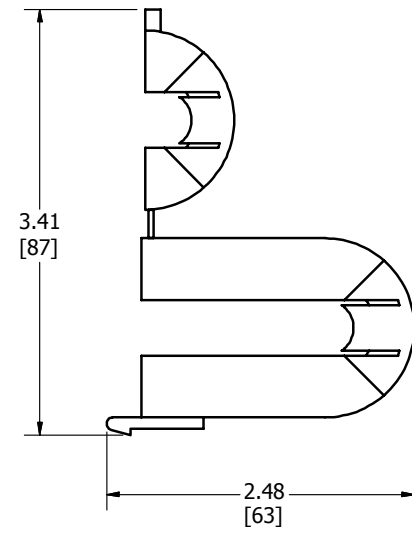

REV	DATE	DESCRIPTION	ECO	BY	C'H'K
A	11/23/2012	DRAWING RELEASED	29217	YM	MB

NOTES:

- DIMENSIONS IN BRACKETS [] ARE IN MILLIMETERS ROUNDED OFF TO THE NEAREST MILLIMETER, UNLESS OTHERWISE SPECIFIED AND ARE FOR REFERENCE ONLY.
- MATERIAL : LINEAR LOW DENSITY POLYETHELENE.
- CARBON BLACK PERCENTAGE: 2 TO 2 - 1/2 PERCENT.

TO ORDER BURNDY® PRODUCTS CALL		WEJTAP™ COVER	
UNITED STATES 1-800-346-4175 (LONDONDERRY, NH)		ITEM NO: 123815, 123817 & 123820	
CANADA: 1-800-361-6975 (QUEBEC) 1-800-387-6487 (ALL OTHER PROVINCES)		CAT. NO: WCCR, WCCB & WCCLY	
FOR PRODUCT INFO: http://www.burndy.com		DRAWN BY: YUVARAJ.M 11/23/2012	
		CHECKER: G SCHRADER 10/17/2013	
		DSN APRVL: G SCHRADER 10/17/2013	
		MFG APRVL: F CHISOLM 7/24/2013	
		QA APRVL: --	
		MKT APRVL: B CRUTCHER 8/29/2013	
		PROD FAM: --	
		PROJECT #: --	
		DOCUMENT TYPE: SALES	
		REL LEVEL: Released	
		DRAWING NO	
		50015383	
		REV	
		A	
		SHEET 1 OF 1	