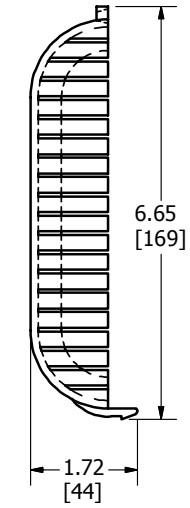

REV	DATE	DESCRIPTION	ECO	BY	C'H'K
A	11/23/2012	DRAWING RELEASED	29217	YM	MB

NOTES:

- DIMENSIONS IN BRACKETS [] ARE IN MILLIMETERS ROUNDED OFF TO THE NEAREST MILLIMETER, UNLESS OTHERWISE SPECIFIED AND ARE FOR REFERENCE ONLY.
- MATERIAL : LINEAR LOW DENSITY POLYETHELENE.
- CARBON BLACK PERCENTAGE: 2 TO 2 - 1/2 PERCENT.

TO ORDER BURNDY® PRODUCTS CALL		WEJTAP™ COVER	
UNITED STATES 1-800-346-4175 (LONDONDERRY, NH)		ITEM NO: 123815, 123817 & 123820	
CANADA: 1-800-361-6975 (QUEBEC) 1-800-387-6487 (ALL OTHER PROVINCES)		CAT. NO: WCCR, WCCB & WCCLY	
FOR PRODUCT INFO: http://www.burndy.com		DRAWN BY: YUVARAJ.M 11/23/2012	
		CHECKER: G SCHRADER 10/17/2013	
		DSN APRVL: G SCHRADER 10/17/2013	
		MFG APRVL: F CHISOLM 7/24/2013	
		QA APRVL: --	
		MKT APRVL: B CRUTCHER 8/29/2013	
		PROD FAM: --	
		PROJECT #: --	
		DOCUMENT TYPE: SALES	
		REL LEVEL: Released	
		DRAWING NO	
		50015383	
		REV	
		A	
		SHEET 1 OF 1	