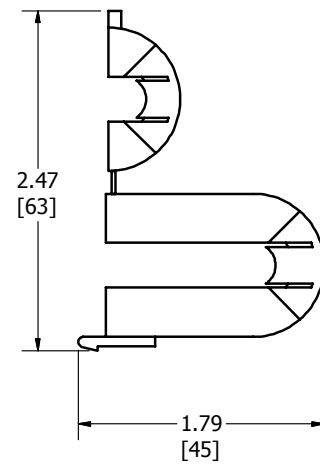

REV	DATE	DESCRIPTION	ECO	BY	C'H'K
A	11/23/2012	DRAWING RELEASED	29217	YM	MB

NOTES:

- DIMENSIONS IN BRACKETS [] ARE IN MILLIMETERS ROUNDED OFF TO THE NEAREST MILLIMETER, UNLESS OTHERWISE SPECIFIED AND ARE FOR REFERENCE ONLY.
- MATERIAL : LINEAR LOW DENSITY POLYETHELENE.
- CARBON BLACK PERCENTAGE: 2 TO 2 - 1/2 PERCENT.

TO ORDER BURNDY® PRODUCTS CALL		WEJTAP™ COVER	
UNITED STATES 1-800-346-4175 (LONDONDERRY, NH)		ITEM NO: 123815, 123817 & 123820	
CANADA: 1-800-361-6975 (QUEBEC) 1-800-387-6487 (ALL OTHER PROVINCES)		CAT. NO: WCCR, WCCB & WCCLY	
FOR PRODUCT INFO: http://www.burndy.com		DRAWN BY: YUVARAJ.M 11/23/2012	
		CHECKER: G SCHRADER 10/17/2013	
		DSN APRVL: G SCHRADER 10/17/2013	
		MFG APRVL: F CHISOLM 7/24/2013	
		QA APRVL: --	
		MKT APRVL: B CRUTCHER 8/29/2013	
		PROD FAM: --	
		PROJECT #: --	
		DOCUMENT TYPE: SALES	
		REL LEVEL: Released	
		DRAWING NO	
		50015383	
		REV	
		A	
		SHEET 1 OF 1	