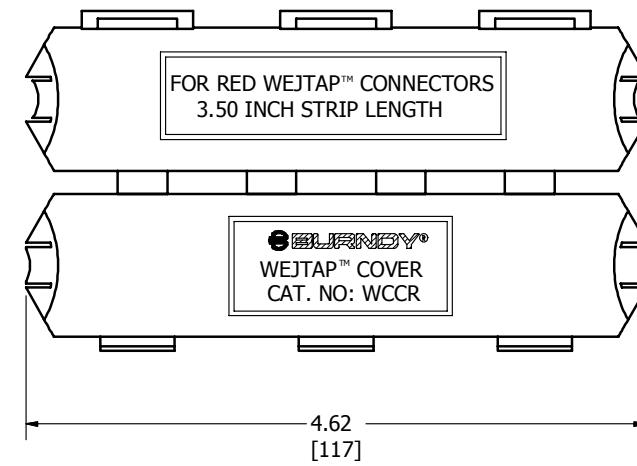

REV	DATE	DESCRIPTION	ECO	BY	C'H'K
A	11/23/2012	DRAWING RELEASED	29217	YM	MB

NOTES:

- DIMENSIONS IN BRACKETS [] ARE IN MILLIMETERS ROUNDED OFF TO THE NEAREST MILLIMETER, UNLESS OTHERWISE SPECIFIED AND ARE FOR REFERENCE ONLY.
- MATERIAL : LINEAR LOW DENSITY POLYETHELENE.
- CARBON BLACK PERCENTAGE: 2 TO 2 - 1/2 PERCENT.

TO ORDER BURNDY® PRODUCTS CALL		WEJTAP™ COVER	
UNITED STATES 1-800-346-4175 (LONDONDERRY, NH)		ITEM NO: 123815, 123817 & 123820	
CANADA: 1-800-361-6975 (QUEBEC) 1-800-387-6487 (ALL OTHER PROVINCES)		CAT. NO: WCCR, WCCB & WCCLY	
FOR PRODUCT INFO: http://www.burndy.com		DRAWN BY: YUVARAJ.M 11/23/2012	
		CHECKER: G SCHRADER 10/17/2013	
		DSN APRVL: G SCHRADER 10/17/2013	
		MFG APRVL: F CHISOLM 7/24/2013	
		QA APRVL: --	
		MKT APRVL: B CRUTCHER 8/29/2013	
		PROD FAM: --	
		PROJECT #: --	
		DOCUMENT TYPE: SALES	
		REL LEVEL: Released	
		DRAWING NO	
		50015383	
		REV	
		A	
		SHEET 1 OF 1	