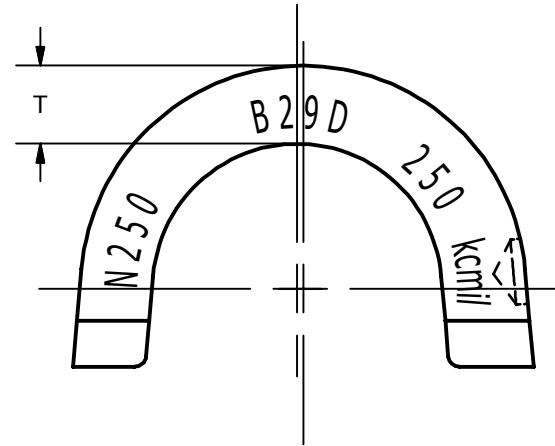

CATALOG NO.	ITEM NO.	" T "	INDEX
B29D	443040	.20 [5]	250
B30D	443038	.16 [4]	300

REV	DATE	DESCRIPTION	ECO	BY	C'H'K.
A	12/21/2012	NEW SALES DRAWING CREATION	29685	PS	MB

**NOTES:**

- DIMENSIONS IN BRACKETS [ ] ARE IN MILLIMETERS ROUNDED OFF TO THE NEAREST MILLIMETER, UNLESS OTHERWISE SPECIFIED AND ARE FOR REFERENCE ONLY.
- MATERIAL: CHROME VANADIUM STEEL.

TO ORDER BURNDY® PRODUCTS CALL		HOLDING DIE (NAVY & COMMERCIAL)	
UNITED STATES 1-800-346-4175 (LONDONDERRY, NH)		ITEM NO: SEE TABLE	
CANADA: 1-800-361-6975 (QUEBEC) 1-800-387-6487 (ALL OTHER PROVINCES)		CAT. NO: SEE TABLE	
FOR PRODUCT INFO: <a href="http://www.burndy.com">http://www.burndy.com</a>		DRAWN BY: S.PRASANNA 12/21/2012	
		CHECKER: --	
		DSN APRVL: --	
		MFG APRVL: --	
		QA APRVL: JOE 05/21/2013	
		MKT APRVL: DANIEL 05/16/2013	
		PROD FAM: --	
		DRAWING NO	
		50016096	
		REV	
		A	
		SHEET 1 OF 1	