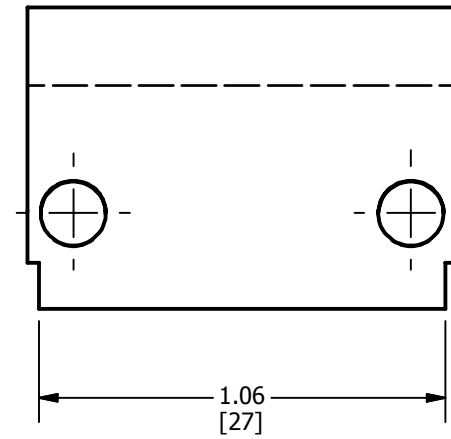

CATALOG NO.	ITEM NO.	" T "	INDEX
B29D	443040	.20 [5]	250
B30D	443038	.16 [4]	300

REV	DATE	DESCRIPTION	ECO	BY	C'H'K.
A	12/21/2012	NEW SALES DRAWING CREATION	29685	PS	MB

**NOTES:**

- DIMENSIONS IN BRACKETS [ ] ARE IN MILLIMETERS ROUNDED OFF TO THE NEAREST MILLIMETER, UNLESS OTHERWISE SPECIFIED AND ARE FOR REFERENCE ONLY.
- MATERIAL: CHROME VANADIUM STEEL.