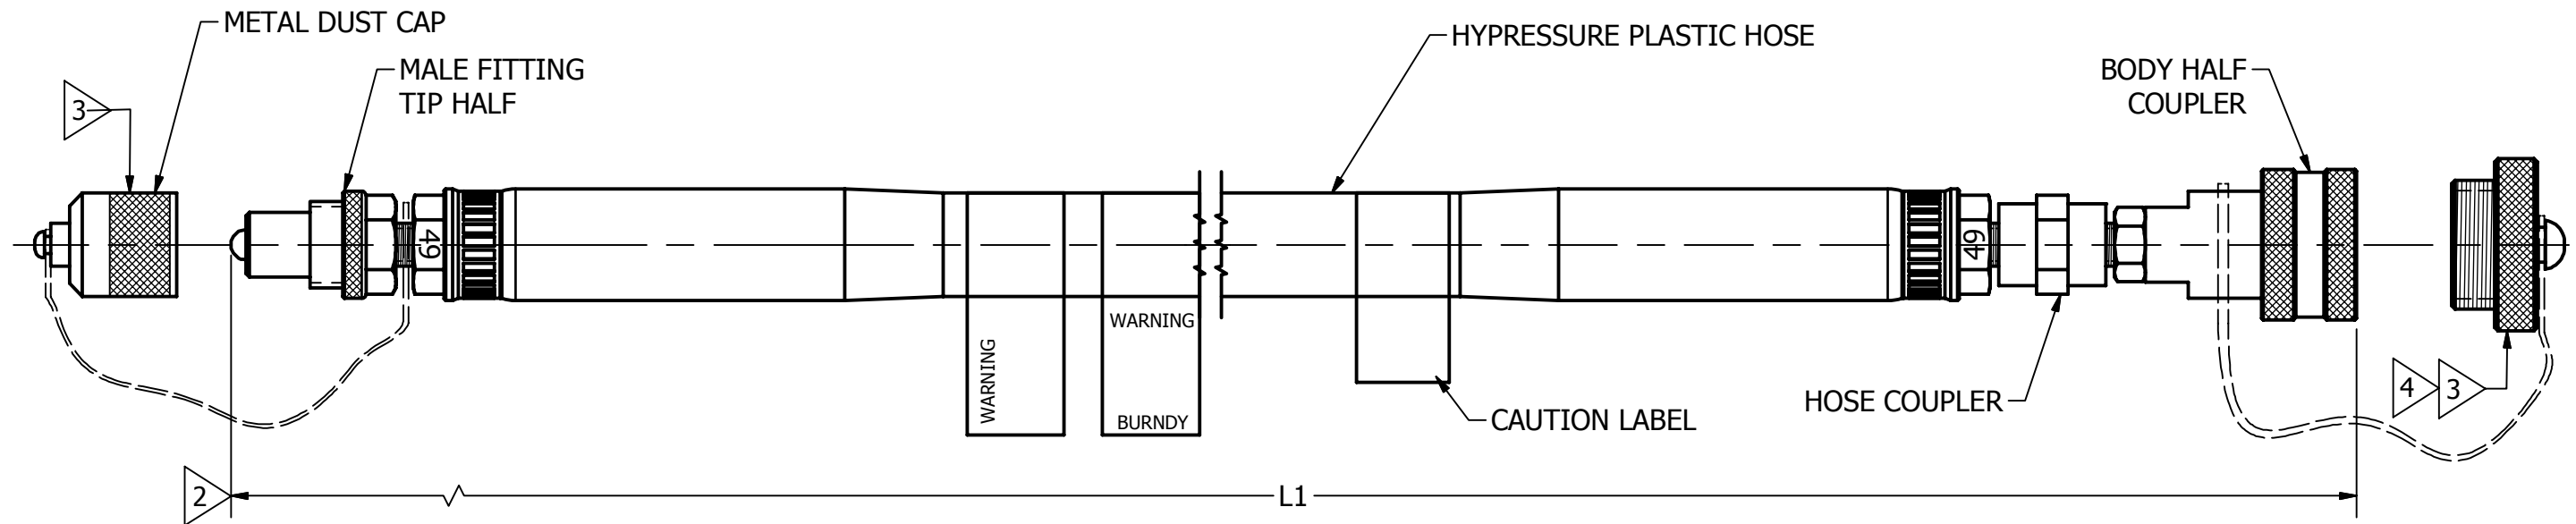

CATALOG NUMBER	ITEM NUMBER	DESCRIPTION	HOSE I.D.	LENGTH L
PT2990125QD	25003371	HIGH PRESSURE HOSE ASSEMBY (QUICK DISCONNECT TYPE)	1/4"	25' 0"
PT2990115QD	25003372	HIGH PRESSURE HOSE ASSEMBY (QUICK DISCONNECT TYPE)	1/4"	15' 0"
PT2990110QD	25003373	HIGH PRESSURE HOSE ASSEMBY (QUICK DISCONNECT TYPE)	1/4"	10' 0"
PT2990025QD	25003375	HIGH PRESSURE HOSE ASSEMBY (QUICK DISCONNECT TYPE)	3/16"	25' 0"
PT2990010QD	25003377	HIGH PRESSURE HOSE ASSEMBY (QUICK DISCONNECT TYPE)	3/16"	10' 0"
PT2990210	431213	HIGH PRESSURE HOSE ASSEMBY	3/16"	10' 0"
PT2990215	431214	HIGH PRESSURE HOSE ASSEMBY	3/16"	15' 0"
PT2990225	431215	HIGH PRESSURE HOSE ASSEMBY	3/16"	25' 0"

REV	DATE	DESCRIPTION	ECO	BY	C'H'K.
A	12/17/2012	SALES DRAWING CREATION	29949	PM	MB

NOTES:

1. MAXIMUM PRESSURE : 12,000 PSIG ± 120 PSIG.
- 2 DIM. ' L1 ' (APPROX. OVER ALL) IS EQUAL TO ' L ' (HOSE LENGTH) + 5.25 INCHES.
- 3 END CAPS ARE TO BE THREADED ON PRIOR TO SHIPPING.
- 4 END CAP IS INCLUDED WITH HALF BODY COUPLER.