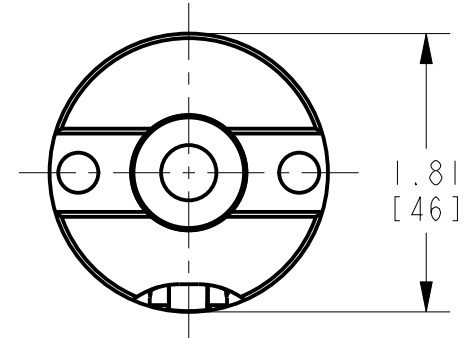

REV.	DATE	DESCRIPTION	ECO	BY	C'H'K.
A	08/21/2013 00:00:00 AM	CREATE SALES DRAWING	29582	MS	MB

RAM ASSEMBLY
CAT. # WTBASY1

NOTE:

- DIMENSIONS IN BRACKETS [] ARE IN MILLIMETERS ROUNDED OFF TO THE NEAREST MILLIMETER, UNLESS OTHERWISE NOTED, AND ARE FOR REFERENCE ONLY.
- NON HOTSTICK TOOL CANNOT BE ADAPTED FOR HOTSTICK USE.

TO ORDER BURNDY® PRODUCTS CALL
 UNITED STATES:
 1-800-346-4175 (LONDONDERRY, NH)
 CANADA:
 1-800-361-6975 (QUEBEC)
 1-800-387-6487 (ALL OTHER PROVINCES)
 FOR PRODUCT INFO: <http://www.burndy.com>

WEJTAP™NON HOTSTICK FINAL ASSEMBLY	
ITEM NO: 10107261	
CAT. NO: WTBNHS	
DRAWN BY: SAKTHI M 12/14/2012	
CHECKER: L BROWN 09/03/2013	
DSN APPVL: L BROWN 09/03/2013	
MFG APPVL: W BENEDICT 09/05/2013	
QA APPVL: J BRODEUR 09/06/2013	
MKT APPVL: B CRUTCHER 09/04/2013	
PROD FAM: TOOLS, WEJTAP	SCALE: 13:16
PROJECT #: --	DRAWING NO
DOCUMENT TYPE: Sales	50016466
REL LEVEL: Released	REV
	A
	SHEET 1 OF 1