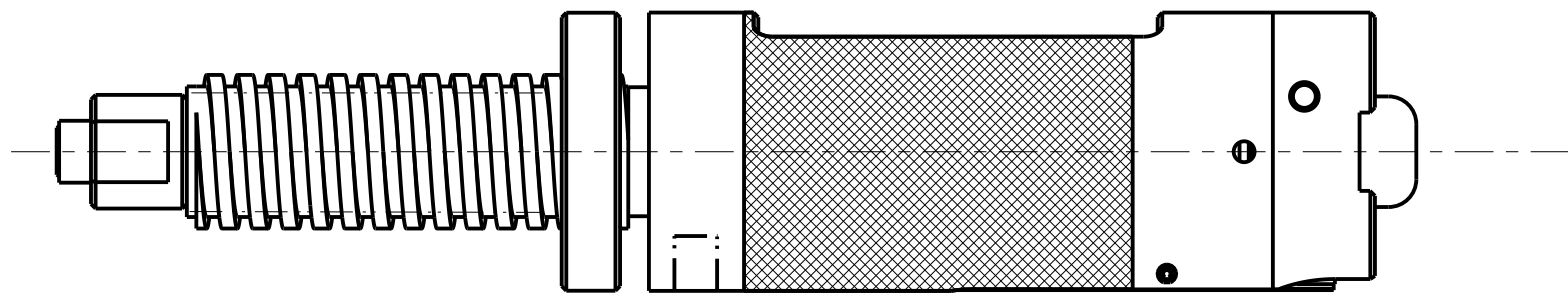

REV.	DATE	DESCRIPTION	ECO	BY	C'H'K.
A	08/21/2013 00:00:00 AM	CREATE SALES DRAWING	29582	MS	MB

RAM ASSEMBLY
CAT. # WTBASY1

NOTE:

- DIMENSIONS IN BRACKETS [] ARE IN MILLIMETERS ROUNDED OFF TO THE NEAREST MILLIMETER, UNLESS OTHERWISE NOTED, AND ARE FOR REFERENCE ONLY.
- NON HOTSTICK TOOL CANNOT BE ADAPTED FOR HOTSTICK USE.

TO ORDER BURNDY® PRODUCTS CALL
 UNITED STATES:
 1-800-346-4175 (LONDONDERRY, NH)
 CANADA:
 1-800-361-6975 (QUEBEC)
 1-800-387-6487 (ALL OTHER PROVINCES)
 FOR PRODUCT INFO: <http://www.burndy.com>

WEJTAP™NON HOTSTICK FINAL ASSEMBLY	
ITEM NO: 10107261	
CAT. NO: WTBNHS	
DRAWN BY: SAKTHI M 12/14/2012	
CHECKER: L BROWN 09/03/2013	
DSN APPVL: L BROWN 09/03/2013	
MFG APPVL: W BENEDICT 09/05/2013	
QA APPVL: J BRODEUR 09/06/2013	
MKT APPVL: B CRUTCHER 09/04/2013	
PROD FAM: TOOLS, WEJTAP	SCALE: 13:16
PROJECT #: --	DRAWING NO
DOCUMENT TYPE: Sales	50016466
REL LEVEL: Released	REV
	A
	SHEET 1 OF 1