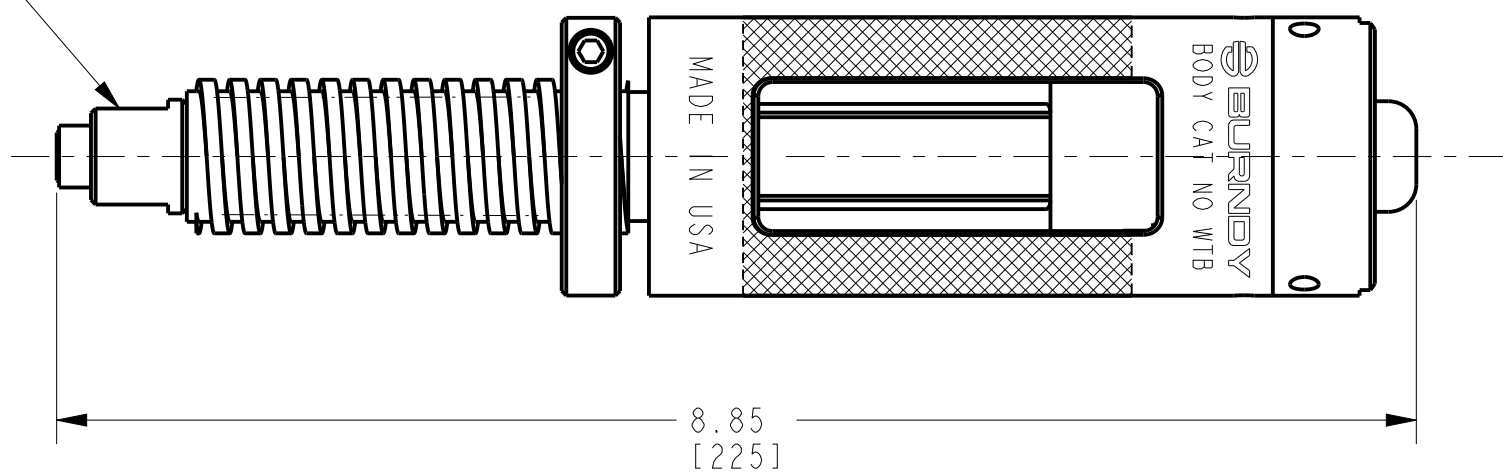

REV.	DATE	DESCRIPTION	ECO	BY	C'H'K.
A	08/21/2013 00:00:00 AM	CREATE SALES DRAWING	29582	MS	MB

RAM ASSEMBLY
CAT. # WTBASY1

NOTE:

- DIMENSIONS IN BRACKETS [] ARE IN MILLIMETERS ROUNDED OFF TO THE NEAREST MILLIMETER, UNLESS OTHERWISE NOTED, AND ARE FOR REFERENCE ONLY.
- NON HOTSTICK TOOL CANNOT BE ADAPTED FOR HOTSTICK USE.

TO ORDER BURNDY® PRODUCTS CALL
 UNITED STATES:
 1-800-346-4175 (LONDONDERRY, NH)
 CANADA:
 1-800-361-6975 (QUEBEC)
 1-800-387-6487 (ALL OTHER PROVINCES)
 FOR PRODUCT INFO: <http://www.burndy.com>

WEJTAP™NON HOTSTICK FINAL ASSEMBLY	
ITEM NO: 10107261	
CAT. NO: WTBNHS	
DRAWN BY: SAKTHI M 12/14/2012	
CHECKER: L BROWN 09/03/2013	
DSN APPVL: L BROWN 09/03/2013	
MFG APPVL: W BENEDICT 09/05/2013	
QA APPVL: J BRODEUR 09/06/2013	
MKT APPVL: B CRUTCHER 09/04/2013	
PROD FAM: TOOLS, WEJTAP	SCALE: 13:16
PROJECT #: --	DRAWING NO
DOCUMENT TYPE: Sales	50016466
REL LEVEL: Released	REV
	A
	SHEET 1 OF 1