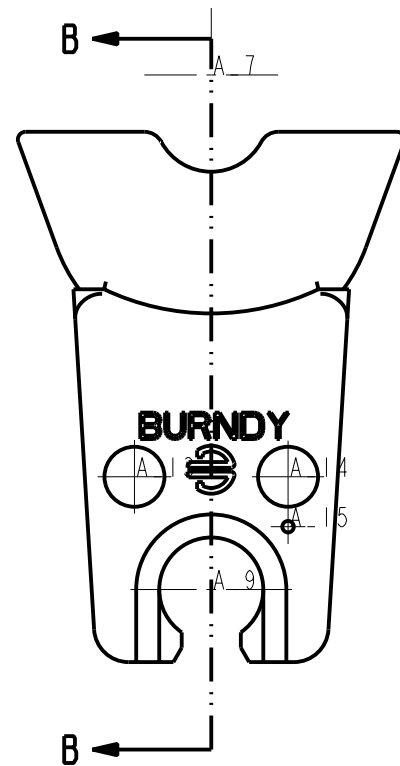

CATALOG NO.	A	B	LETTERING	DIE INDEX	GAGE CAT. NO.
W165	.35 [9]	.38 [10]	W-165 165-287	165	WPG165
W167	.29 [7]	.19 [5]	W-167 167	167	WPG167
W236	.53 [14]	.28 [7]	W-236 236	236	WPG236
W237	.47 [12]	.47 [12]	W-237 237	237	WPG237
W238	.51 [13]	.21 [5]	W-238 238	238	WPG238
W240	.49 [12]	.25 [6]	W-240 240	240	WPG240
W242	.48 [12]	.19 [5]	W-242 242-244	242-244	WPG242
W249	.25 [6]	.36 [9]	W-249 249 EEI-11A	249	WPG249
W251	.21 [5]	.19 [5]	W-251 251 EEI-12A	251	WPG251
W690	.53 [13]	.18 [5]	W-690 690 EEI-1S	690	WPG690
W691	.49 [13]	.18 [5]	W-691 691 EEI-2S	691	WPG691
W692	.46 [12]	.18 [5]	W-692 692 EEI-4S	692	WPG692
W693	.40 [10]	.47 [12]	W-693 693 EEI-6A	693	WPG693
W694	.28 [7]	.25 [6]	W-694 694	694	WPG694
W733	.39 [10]	.37 [9]	W-733 733 EEI-7A	733	WPG733
WQ	.14 [4]	.18 [5]	W-Q Q	Q	WPGQ
WL	.19 [5]	.38 [10]	W-L L	L	WPG L

REV.	DATE	DESCRIPTION	ECO	BY	C'H'K.
B	01/23/2014 00:00:00 AM	UPDATED AS PER MARKUP	34285	MVP	MB

NOTES:

- DIMENSIONS IN BRACKETS [ ] ARE IN MILLIMETERS ROUNDED OFF TO THE NEAREST MILLIMETER, UNLESS OTHERWISE NOTED, AND ARE FOR REFERENCE ONLY.
- MATERIAL: STAINLESS STEEL

SCALE: 3:2

DRAWING NO

REV

50016589

SHEET 1 OF 1

REV: PE0200