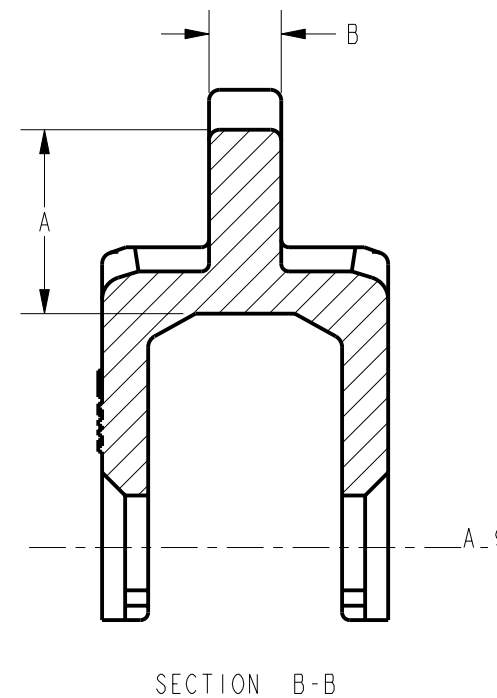

CATALOG NO.	A	B	LETTERING	DIE INDEX	GAGE CAT. NO.
W165	.35 [9]	.38 [10]	W-165 165-287	165	WPG165
W167	.29 [7]	.19 [5]	W-167 167	167	WPG167
W236	.53 [14]	.28 [7]	W-236 236	236	WPG236
W237	.47 [12]	.47 [12]	W-237 237	237	WPG237
W238	.51 [13]	.21 [5]	W-238 238	238	WPG238
W240	.49 [12]	.25 [6]	W-240 240	240	WPG240
W242	.48 [12]	.19 [5]	W-242 242-244	242-244	WPG242
W249	.25 [6]	.36 [9]	W-249 249 EEI-11A	249	WPG249
W251	.21 [5]	.19 [5]	W-251 251 EEI-12A	251	WPG251
W690	.53 [13]	.18 [5]	W-690 690 EEI-1S	690	WPG690
W691	.49 [13]	.18 [5]	W-691 691 EEI-2S	691	WPG691
W692	.46 [12]	.18 [5]	W-692 692 EEI-4S	692	WPG692
W693	.40 [10]	.47 [12]	W-693 693 EEI-6A	693	WPG693
W694	.28 [7]	.25 [6]	W-694 694	694	WPG694
W733	.39 [10]	.37 [9]	W-733 733 EEI-7A	733	WPG733
WQ	.14 [4]	.18 [5]	W-Q Q	Q	WPGQ
WL	.19 [5]	.38 [10]	W-L L	L	WPG L

REV.	DATE	DESCRIPTION	ECO	BY	C'H'K.
B	01/23/2014 00:00:00 AM	UPDATED AS PER MARKUP	34285	MVP	MB

NOTES:

- DIMENSIONS IN BRACKETS [ ] ARE IN MILLIMETERS ROUNDED OFF TO THE NEAREST MILLIMETER, UNLESS OTHERWISE NOTED, AND ARE FOR REFERENCE ONLY.
- MATERIAL: STAINLESS STEEL

SCALE: 3:2

DRAWING NO

REV

50016589

SHEET 1 OF 1

REV: PE0200