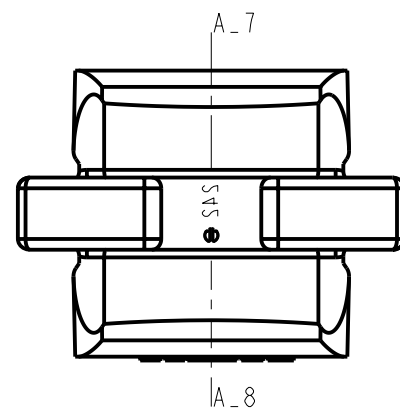

CATALOG NO.	A	B	LETTERING	DIE INDEX	GAGE CAT. NO.
W165	.35 [9]	.38 [10]	W-165 165-287	165	WPG165
W167	.29 [7]	.19 [5]	W-167 167	167	WPG167
W236	.53 [14]	.28 [7]	W-236 236	236	WPG236
W237	.47 [12]	.47 [12]	W-237 237	237	WPG237
W238	.51 [13]	.21 [5]	W-238 238	238	WPG238
W240	.49 [12]	.25 [6]	W-240 240	240	WPG240
W242	.48 [12]	.19 [5]	W-242 242-244	242-244	WPG242
W249	.25 [6]	.36 [9]	W-249 249 EEI-11A	249	WPG249
W251	.21 [5]	.19 [5]	W-251 251 EEI-12A	251	WPG251
W690	.53 [13]	.18 [5]	W-690 690 EEI-1S	690	WPG690
W691	.49 [13]	.18 [5]	W-691 691 EEI-2S	691	WPG691
W692	.46 [12]	.18 [5]	W-692 692 EEI-4S	692	WPG692
W693	.40 [10]	.47 [12]	W-693 693 EEI-6A	693	WPG693
W694	.28 [7]	.25 [6]	W-694 694	694	WPG694
W733	.39 [10]	.37 [9]	W-733 733 EEI-7A	733	WPG733
WQ	.14 [4]	.18 [5]	W-Q Q	Q	WPGQ
WL	.19 [5]	.38 [10]	W-L L	L	WPG L

REV.	DATE	DESCRIPTION	ECO	BY	C'H'K.
B	01/23/2014 00:00:00 AM	UPDATED AS PER MARKUP	34285	MVP	MB

NOTES:

- DIMENSIONS IN BRACKETS [ ] ARE IN MILLIMETERS ROUNDED OFF TO THE NEAREST MILLIMETER, UNLESS OTHERWISE NOTED, AND ARE FOR REFERENCE ONLY.
- MATERIAL: STAINLESS STEEL

SCALE: 3:2

DRAWING NO

REV

50016589

SHEET 1 OF 1

REV: PE0200