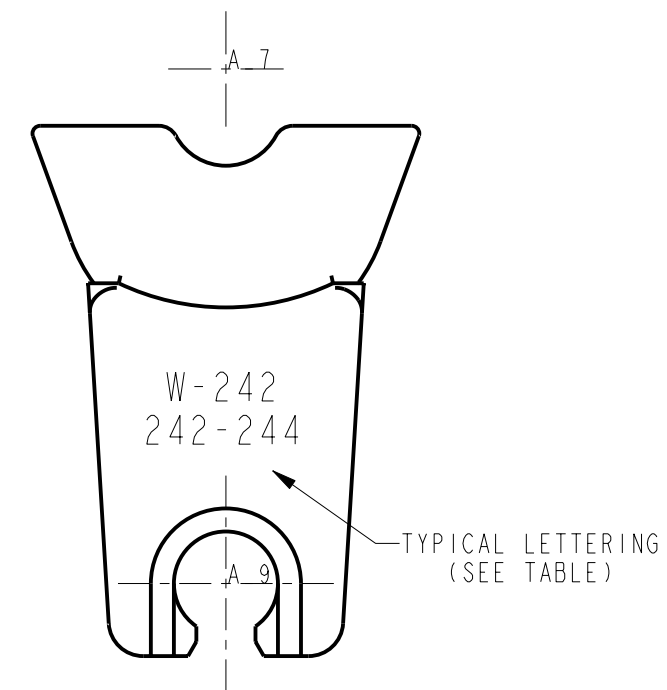

CATALOG NO.	A	B	LETTERING	DIE INDEX	GAGE CAT. NO.
W165	.35 [9]	.38 [10]	W-165 165-287	165	WPG165
W167	.29 [7]	.19 [5]	W-167 167	167	WPG167
W236	.53 [14]	.28 [7]	W-236 236	236	WPG236
W237	.47 [12]	.47 [12]	W-237 237	237	WPG237
W238	.51 [13]	.21 [5]	W-238 238	238	WPG238
W240	.49 [12]	.25 [6]	W-240 240	240	WPG240
W242	.48 [12]	.19 [5]	W-242 242-244	242-244	WPG242
W249	.25 [6]	.36 [9]	W-249 249 EEI-11A	249	WPG249
W251	.21 [5]	.19 [5]	W-251 251 EEI-12A	251	WPG251
W690	.53 [13]	.18 [5]	W-690 690 EEI-1S	690	WPG690
W691	.49 [13]	.18 [5]	W-691 691 EEI-2S	691	WPG691
W692	.46 [12]	.18 [5]	W-692 692 EEI-4S	692	WPG692
W693	.40 [10]	.47 [12]	W-693 693 EEI-6A	693	WPG693
W694	.28 [7]	.25 [6]	W-694 694	694	WPG694
W733	.39 [10]	.37 [9]	W-733 733 EEI-7A	733	WPG733
WQ	.14 [4]	.18 [5]	W-Q Q	Q	WPGQ
WL	.19 [5]	.38 [10]	W-L L	L	WPG L

REV.	DATE	DESCRIPTION	ECO	BY	C'H'K.
B	01/23/2014 00:00:00 AM	UPDATED AS PER MARKUP	34285	MVP	MB

NOTES:

- DIMENSIONS IN BRACKETS [ ] ARE IN MILLIMETERS ROUNDED OFF TO THE NEAREST MILLIMETER, UNLESS OTHERWISE NOTED, AND ARE FOR REFERENCE ONLY.
- MATERIAL: STAINLESS STEEL

SCALE: 3:2

DRAWING NO

REV

50016589

SHEET 1 OF 1

REV: PE0200