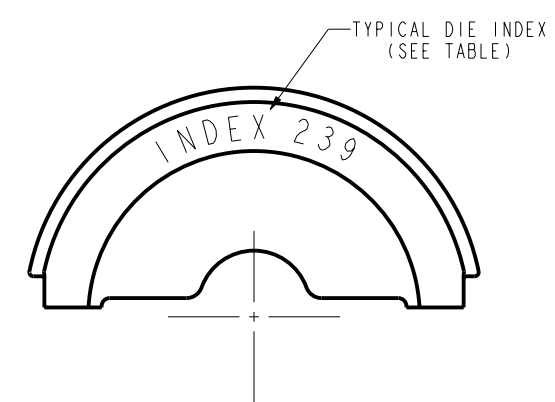

CATALOG NO.	A	B	DIE INDEX
UK3/8T	.17 [4]	.38 [10]	K3/8
UK5/16T	.14 [3]	.50 [13]	K5/16
UK5/8IT	.28 [7]	.31 [8]	K5/8
UK9/16T	.25 [6]	.38 [10]	K9/16
UK11/16T	.32 [8]	.38 [10]	K11/16
UK737T	.33 [8]	.38 [10]	K737
UK35RT	.46 [12]	.46 [12]	21
U165, U205	.28 [7]	.38 [10]	165-287-205-339
U236	.09 [2]	.55 [14]	236
U237	.16 [4]	.90 [23]	237
U238	.12 [3]	.38 [10]	238
U239	.21 [5]	.90 [23]	239
U241	.23 [6]	.75 [19]	241
U329	.26 [7]	.55 [14]	329
U690	.10 [3]	.50 [13]	690
U691	.14 [3]	.50 [13]	691
U692	.17 [4]	.38 [10]	692
U693	.22 [6]	.94 [24]	693
U694	.34 [9]	.75 [19]	694

REV	DATE	DESCRIPTION	ECO	BY	C'H'K.
A	12/27/2012 00:00:00 AM	CREATE SALES DRAWING	29952	MS	MB

SECTION A-A

- NOTES:
- DIMENSIONS IN BRACKETS [ ] ARE IN MILLIMETERS ROUNDED OFF TO THE NEAREST MILLIMETER, UNLESS OTHERWISE NOTED, AND ARE FOR REFERENCE ONLY.
  - MATERIAL: STAINLESS STEEL

TO ORDER BURNDY® PRODUCTS CALL		CIRCULAR BUTTING TWIN DIE	
UNITED STATES 1-800-346-4175 (LONDONDERRY, NH)		ITEM NO: N/A	CAT. NO: SEE TABLE
CANADA: 1-800-361-6975 (QUEBEC) 1-800-387-6487 (ALL OTHER PROVINCES)		DRAWN BY: SAKTHI M 12/27/2012	CHECKER: P WASON 02/24/2014
FOR PRODUCT INFO: <a href="http://www.burndy.com">http://www.burndy.com</a>		DSN APPVL: P WASON 02/24/2014	MFG APPVL: -- --
		QA APPVL: C ACKERMAN 02/27/2014	MKT APPVL: M RZASA 02/24/2014
		PROJ #: --	SIZE: D
		DOCUMENT TYPE: Sales	REL LEVEL: Released
		SCALE: 3:1	DRAWING NO: 50016946
			REV: A
			SHEET 1 OF 1