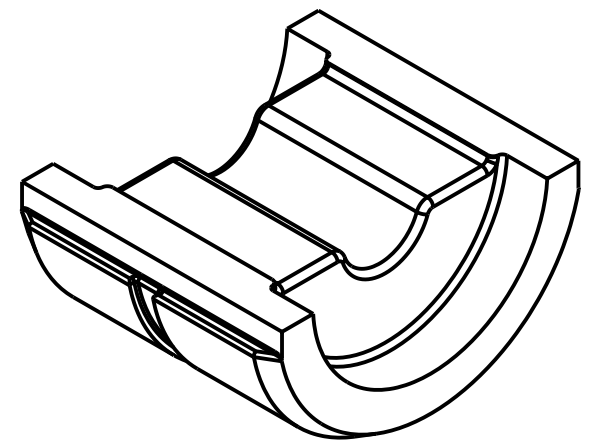

CATALOG NO.	A	B	DIE INDEX
UK3/8T	.17 [4]	.38 [10]	K3/8
UK5/16T	.14 [3]	.50 [13]	K5/16
UK5/8IT	.28 [7]	.31 [8]	K5/8
UK9/16T	.25 [6]	.38 [10]	K9/16
UK11/16T	.32 [8]	.38 [10]	K11/16
UK737T	.33 [8]	.38 [10]	K737
UK35RT	.46 [12]	.46 [12]	21
U165, U205	.28 [7]	.38 [10]	165-287-205-339
U236	.09 [2]	.55 [14]	236
U237	.16 [4]	.90 [23]	237
U238	.12 [3]	.38 [10]	238
U239	.21 [5]	.90 [23]	239
U241	.23 [6]	.75 [19]	241
U329	.26 [7]	.55 [14]	329
U690	.10 [3]	.50 [13]	690
U691	.14 [3]	.50 [13]	691
U692	.17 [4]	.38 [10]	692
U693	.22 [6]	.94 [24]	693
U694	.34 [9]	.75 [19]	694

REV	DATE	DESCRIPTION	ECO	BY	C'H'K.
A	12/27/2012 00:00:00 AM	CREATE SALES DRAWING	29952	MS	MB

SECTION A-A

- NOTES:
- DIMENSIONS IN BRACKETS [ ] ARE IN MILLIMETERS ROUNDED OFF TO THE NEAREST MILLIMETER, UNLESS OTHERWISE NOTED, AND ARE FOR REFERENCE ONLY.
  - MATERIAL: STAINLESS STEEL

TO ORDER BURNDY® PRODUCTS CALL		CIRCULAR BUTTING TWIN DIE	
UNITED STATES 1-800-346-4175 (LONDONDERRY, NH)		ITEM NO: N/A	CAT. NO: SEE TABLE
CANADA: 1-800-361-6975 (QUEBEC) 1-800-387-6487 (ALL OTHER PROVINCES)		DRAWN BY: SAKTHI M 12/27/2012	CHECKER: P WASON 02/24/2014
FOR PRODUCT INFO: <a href="http://www.burndy.com">http://www.burndy.com</a>		DSN APPVL: P WASON 02/24/2014	MFG APPVL: -- --
		QA APPVL: C ACKERMAN 02/27/2014	MKT APPVL: M RZASA 02/24/2014
		PROJ #: --	SIZE: D
		DOCUMENT TYPE: Sales	REL LEVEL: Released
		SCALE: 3:1	DRAWING NO: 50016946
			REV: A
			SHEET 1 OF 1