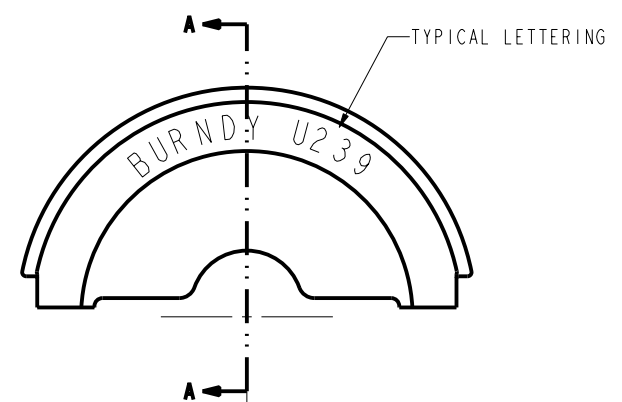

CATALOG NO.	A	B	DIE INDEX
UK3/8T	.17 [4]	.38 [10]	K3/8
UK5/16T	.14 [3]	.50 [13]	K5/16
UK5/8IT	.28 [7]	.31 [8]	K5/8
UK9/16T	.25 [6]	.38 [10]	K9/16
UK11/16T	.32 [8]	.38 [10]	K11/16
UK737T	.33 [8]	.38 [10]	K737
UK35RT	.46 [12]	.46 [12]	21
U165, U205	.28 [7]	.38 [10]	165-287-205-339
U236	.09 [2]	.55 [14]	236
U237	.16 [4]	.90 [23]	237
U238	.12 [3]	.38 [10]	238
U239	.21 [5]	.90 [23]	239
U241	.23 [6]	.75 [19]	241
U329	.26 [7]	.55 [14]	329
U690	.10 [3]	.50 [13]	690
U691	.14 [3]	.50 [13]	691
U692	.17 [4]	.38 [10]	692
U693	.22 [6]	.94 [24]	693
U694	.34 [9]	.75 [19]	694

REV	DATE	DESCRIPTION	ECO	BY	C'H'K.
A	12/27/2012 00:00:00 AM	CREATE SALES DRAWING	29952	MS	MB

SECTION A-A

- NOTES:
- DIMENSIONS IN BRACKETS [ ] ARE IN MILLIMETERS ROUNDED OFF TO THE NEAREST MILLIMETER, UNLESS OTHERWISE NOTED, AND ARE FOR REFERENCE ONLY.
  - MATERIAL: STAINLESS STEEL

TO ORDER BURNDY® PRODUCTS CALL		CIRCULAR BUTTING TWIN DIE	
UNITED STATES 1-800-346-4175 (LONDONDERRY, NH)		ITEM NO: N/A	CAT. NO: SEE TABLE
CANADA: 1-800-361-6975 (QUEBEC) 1-800-387-6487 (ALL OTHER PROVINCES)		DRAWN BY: SAKTHI M 12/27/2012	CHECKER: P WASON 02/24/2014
FOR PRODUCT INFO: <a href="http://www.burndy.com">http://www.burndy.com</a>		DSN APPVL: P WASON 02/24/2014	MFG APPVL: -- --
		QA APPVL: C ACKERMAN 02/27/2014	MKT APPVL: M RZASA 02/24/2014
		PROJ #: --	SIZE: D
		DOCUMENT TYPE: Sales	REL LEVEL: Released
		SCALE: 3:1	DRAWING NO: 50016946
			REV: A
			SHEET 1 OF 1