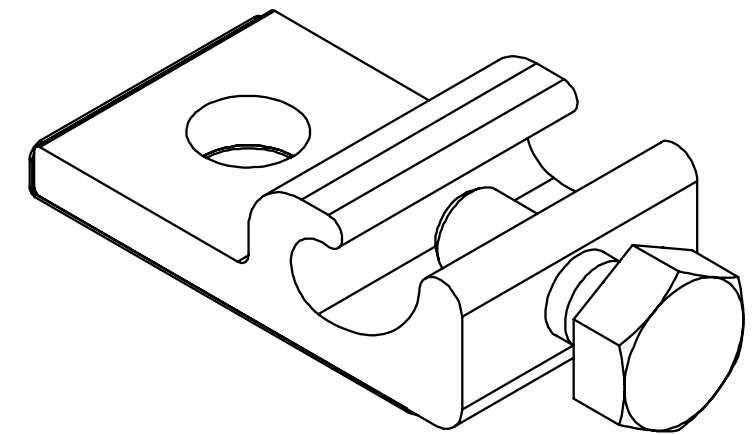

REV	DATE	DESCRIPTION	ECO	BY	C'H'K.
A	04/24/2013	CREATED NEW SALES DRAWING FOR CAT.# WEEB-LUG-8.0UN	31432	KR	OT

3D VIEW

NOTES:

1. MATERIAL : TIN PLATED COPPER (BODY).
2. ACCOMMODATES: 6-14 AWG.
3. DIMENSIONS IN BRACKETS [] ARE IN INCHES ROUNDED OFF TO THE NEAREST TENTH, UNLESS OTHERWISE SPECIFIED AND ARE FOR REFERENCE ONLY.
4. SEALED AND LABELED CARTON WITH 100 WEEB-LUG-8.0 ASSEMBLED WITH TERMINAL SCREW, BOXES OF 100 STAINLESS STEEL 5/16-18 BOLTS, FLAT WASHERS, SPLIT-LOCK WASHERS, AND HEX NUTS. WILL ALSO INCLUDE 100 WEEB-8.0 IN POLYBAGS SHIPPED AS A PACKAGE.

TO ORDER BURNDY PRODUCTS CALL UNITED STATES 1-800-346-4175 (LONDONDERRY, NH) CANADA: 1-800-361-6975 (QUEBEC) 1-800-387-6487 (ALL OTHER PROVINCES) FOR PRODUCT INFO: http://www.burndy.com		GROUNDING LUG	
		ITEM NO: 50023920 CAT. NO: WEEB-LUG-8.0UN	
DRAWN BY: M KOVILRAJ 5/6/2013 CHECKER: T OLENICK 5/20/2013 DSN APRVL: P KOVALOV 5/17/2013 MFG APRVL: L TROMBLEY 5/20/2013 QA APRVL: C KOWALCZYK 5/20/2013 MKT APRVL: S PARSONS 5/20/2013			
PROD FAM: PROJECT #: DOCUMENT TYPE: SALES REL LEVEL: Released	SIZE: B	DRAWING NO: 50023922 SHEET 1 OF 1	REV: A