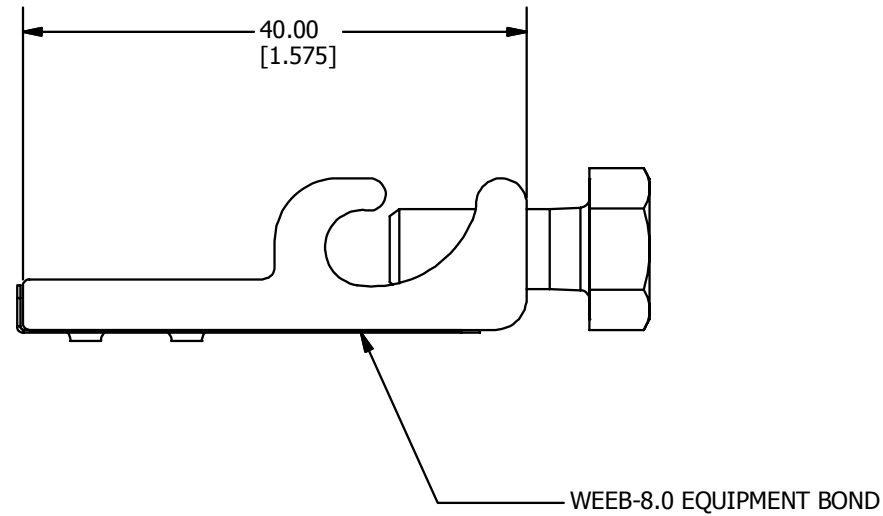

REV	DATE	DESCRIPTION	ECO	BY	C'H'K.
A	04/24/2013	CREATED NEW SALES DRAWING FOR CAT.# WEEB-LUG-8.0UN	31432	KR	OT

3D VIEW

NOTES:

1. MATERIAL : TIN PLATED COPPER (BODY).
2. ACCOMMODATES: 6-14 AWG.
3. DIMENSIONS IN BRACKETS [] ARE IN INCHES ROUNDED OFF TO THE NEAREST TENTH, UNLESS OTHERWISE SPECIFIED AND ARE FOR REFERENCE ONLY.
4. SEALED AND LABELED CARTON WITH 100 WEEB-LUG-8.0 ASSEMBLED WITH TERMINAL SCREW, BOXES OF 100 STAINLESS STEEL 5/16-18 BOLTS, FLAT WASHERS, SPLIT-LOCK WASHERS, AND HEX NUTS. WILL ALSO INCLUDE 100 WEEB-8.0 IN POLYBAGS SHIPPED AS A PACKAGE.

TO ORDER BURNDY PRODUCTS CALL UNITED STATES 1-800-346-4175 (LONDONDERRY, NH) CANADA: 1-800-361-6975 (QUEBEC) 1-800-387-6487 (ALL OTHER PROVINCES) FOR PRODUCT INFO: http://www.burndy.com		GROUNDING LUG	
		ITEM NO: 50023920 CAT. NO: WEEB-LUG-8.0UN	
DRAWN BY: M KOVILRAJ 5/6/2013 CHECKER: T OLENICK 5/20/2013 DSN APRVL: P KOVALOV 5/17/2013 MFG APRVL: L TROMBLEY 5/20/2013 QA APRVL: C KOWALCZYK 5/20/2013 MKT APRVL: S PARSONS 5/20/2013			
PROD FAM: PROJECT #: DOCUMENT TYPE: SALES REL LEVEL: Released	SIZE: B	DRAWING NO: 50023922 SHEET 1 OF 1	REV: A