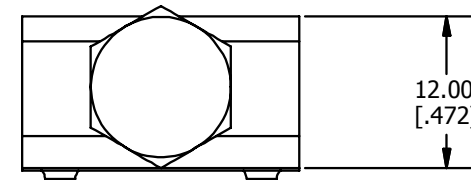

REV	DATE	DESCRIPTION	ECO	BY	C'H'K.
A	04/24/2013	CREATED NEW SALES DRAWING FOR CAT.# WEEB-LUG-8.0UN	31432	KR	OT

3D VIEW

NOTES:

1. MATERIAL : TIN PLATED COPPER (BODY).
2. ACCOMMODATES: 6-14 AWG.
3. DIMENSIONS IN BRACKETS [] ARE IN INCHES ROUNDED OFF TO THE NEAREST TENTH, UNLESS OTHERWISE SPECIFIED AND ARE FOR REFERENCE ONLY.
4. SEALED AND LABELED CARTON WITH 100 WEEB-LUG-8.0 ASSEMBLED WITH TERMINAL SCREW, BOXES OF 100 STAINLESS STEEL 5/16-18 BOLTS, FLAT WASHERS, SPLIT-LOCK WASHERS, AND HEX NUTS. WILL ALSO INCLUDE 100 WEEB-8.0 IN POLYBAGS SHIPPED AS A PACKAGE.