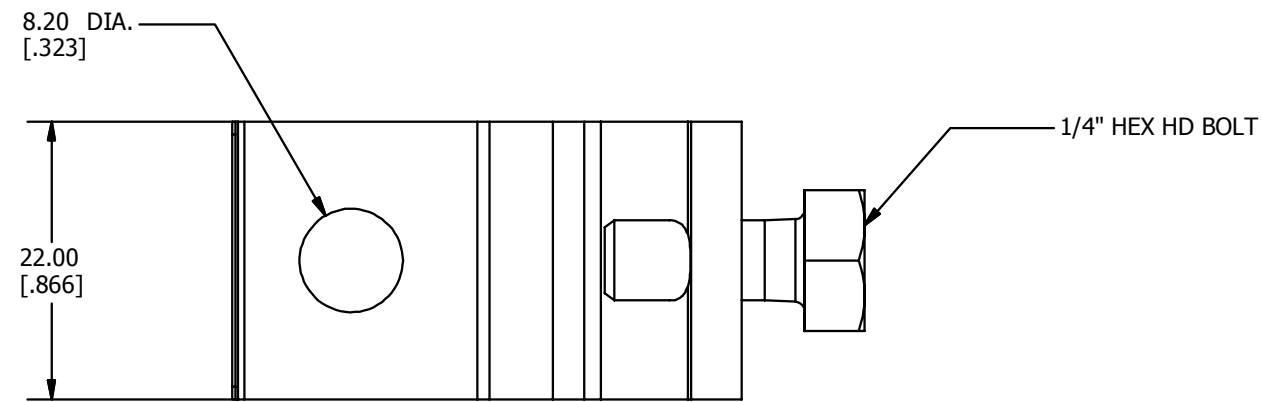

REV	DATE	DESCRIPTION	ECO	BY	C'H'K.
A	04/24/2013	CREATED NEW SALES DRAWING FOR CAT.# WEEB-LUG-8.0UN	31432	KR	OT

3D VIEW

NOTES:

1. MATERIAL : TIN PLATED COPPER (BODY).
2. ACCOMMODATES: 6-14 AWG.
3. DIMENSIONS IN BRACKETS [] ARE IN INCHES ROUNDED OFF TO THE NEAREST TENTH, UNLESS OTHERWISE SPECIFIED AND ARE FOR REFERENCE ONLY.
4. SEALED AND LABELED CARTON WITH 100 WEEB-LUG-8.0 ASSEMBLED WITH TERMINAL SCREW, BOXES OF 100 STAINLESS STEEL 5/16-18 BOLTS, FLAT WASHERS, SPLIT-LOCK WASHERS, AND HEX NUTS. WILL ALSO INCLUDE 100 WEEB-8.0 IN POLYBAGS SHIPPED AS A PACKAGE.

TO ORDER BURNDY PRODUCTS CALL UNITED STATES 1-800-346-4175 (LONDONDERRY, NH) CANADA: 1-800-361-6975 (QUEBEC) 1-800-387-6487 (ALL OTHER PROVINCES) FOR PRODUCT INFO: http://www.burndy.com		GROUNDING LUG	
		ITEM NO: 50023920 CAT. NO: WEEB-LUG-8.0UN	
DRAWN BY: M KOVILRAJ 5/6/2013 CHECKER: T OLENICK 5/20/2013 DSN APRVL: P KOVALOV 5/17/2013 MFG APRVL: L TROMBLEY 5/20/2013 QA APRVL: C KOWALCZYK 5/20/2013 MKT APRVL: S PARSONS 5/20/2013			
PROD FAM: PROJECT #: DOCUMENT TYPE: SALES REL LEVEL: Released	SIZE: B	DRAWING NO: 50023922 SHEET 1 OF 1	REV: A