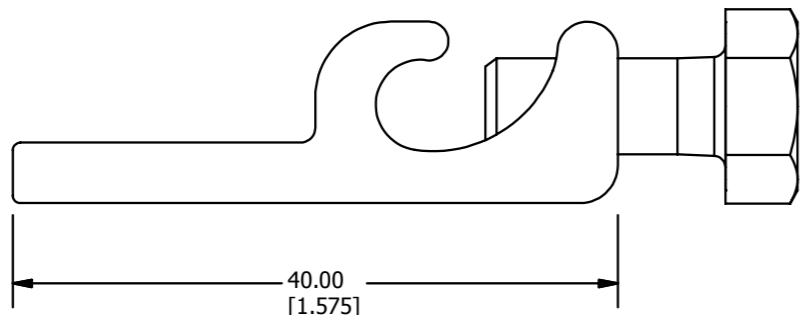

REV	DATE	DESCRIPTION	ECO	BY	C'H'K.
A	07/23/2013	CREATED NEW SALES DRAWING FOR CAT.# WILEYLUG8.0	32543	AB	OT

3D VIEW

NOTES:

1. MATERIAL: TIN PLATED COPPER (BODY).
2. ACCOMMODATES: 6-14 AWG.
3. DIMENSIONS IN BRACKETS [] ARE IN INCHES ROUNDED OFF TO THE NEAREST TENTH, UNLESS OTHERWISE SPECIFIED AND ARE FOR REFERENCE ONLY.
4. SEALED AND LABELED CARTON WITH 100 WILEYLUG8.0 WILL BE SHIPPED AS A PACKAGE.

TO ORDER BURNDY PRODUCTS CALL		GROUNDING LUG	
UNITED STATES 1-800-346-4175 (LONDONDERRY, NH)		ITEM NO: 50028866	
CANADA: 1-800-361-6975 (QUEBEC) 1-800-387-6487 (ALL OTHER PROVINCES)		CAT. NO: WILEYLUG8.0	
FOR PRODUCT INFO: http://www.burndy.com		DRAWN BY: A BHARATH 7/23/2013	
		CHECKER: P KOVALOV 8/9/2013	
		DSN APRV: --	
		MFG APRV: M STEVENS 8/10/2013	
		QA APRV: C KOWALCZYK 8/14/2013	
		MKT APRV: S PARSONS 8/7/2013	
PROD FAM:	DRAWING NO	REV	
PROJECT #:	SIZE	50028867	A
DOCUMENT TYPE: Sales	B	SHEET 1 OF 1	
REL LEVEL: Released			