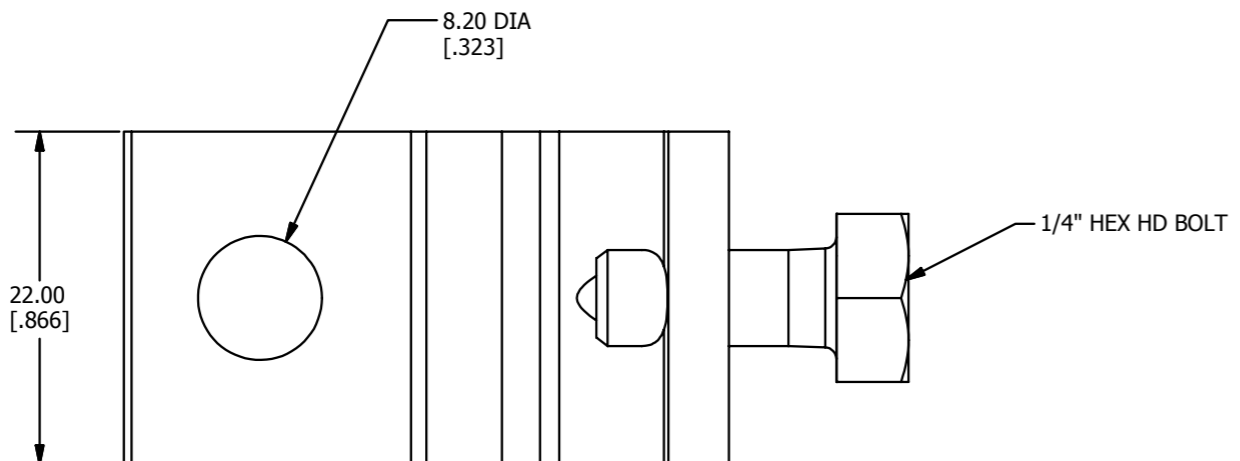

REV	DATE	DESCRIPTION	ECO	BY	C'H'K.
A	07/23/2013	CREATED NEW SALES DRAWING FOR CAT.# WILEYLUG8.0	32543	AB	OT

3D VIEW

NOTES:

1. MATERIAL: TIN PLATED COPPER (BODY).
2. ACCOMMODATES: 6-14 AWG.
3. DIMENSIONS IN BRACKETS [] ARE IN INCHES ROUNDED OFF TO THE NEAREST TENTH, UNLESS OTHERWISE SPECIFIED AND ARE FOR REFERENCE ONLY.
4. SEALED AND LABELED CARTON WITH 100 WILEYLUG8.0 WILL BE SHIPPED AS A PACKAGE.

TO ORDER BURNDY PRODUCTS CALL		GROUNDING LUG	
UNITED STATES 1-800-346-4175 (LONDONDERRY, NH)		ITEM NO: 50028866	
CANADA: 1-800-361-6975 (QUEBEC) 1-800-387-6487 (ALL OTHER PROVINCES)		CAT. NO: WILEYLUG8.0	
FOR PRODUCT INFO: http://www.burndy.com		DRAWN BY: A BHARATH 7/23/2013	
		CHECKER: P KOVALOV 8/9/2013	
		DSN APRV: --	
		MFG APRV: M STEVENS 8/10/2013	
		QA APRV: C KOWALCZYK 8/14/2013	
		MKT APRV: S PARSONS 8/7/2013	
PROD FAM:	DRAWING NO	REV	
PROJECT #:	SIZE	50028867	A
DOCUMENT TYPE: Sales	B	SHEET 1 OF 1	
REL LEVEL: Released			