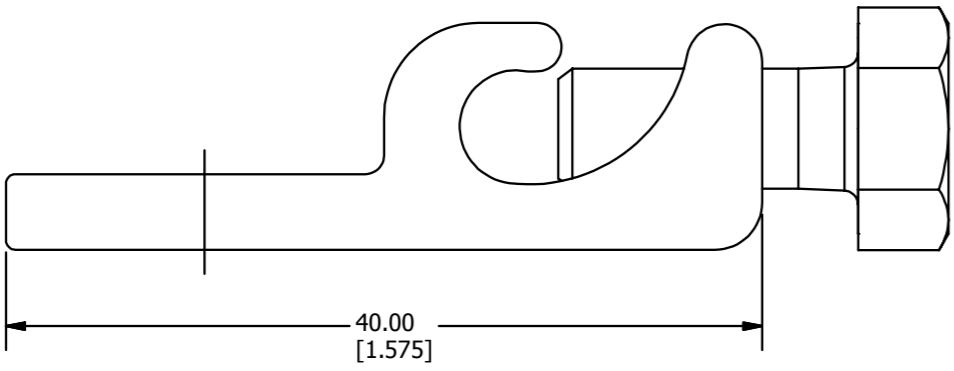

REV	DATE	DESCRIPTION	ECO	BY	C'H'K.
A	07/25/2013	CREATE A SALES DRAWING FOR WILEY CAT.# WILEYLUG8.2	32544	AB	OT

3D VIEW

NOTES:

1. MATERIAL: TIN PLATED COPPER (BODY).
2. ACCOMMODATES: 6-14 AWG.
3. DIMENSIONS IN BRACKETS [] ARE IN INCHES ROUNDED OFF TO THE NEAREST TENTH, UNLESS OTHERWISE SPECIFIED AND ARE FOR REFERENCE ONLY.
4. SEALED AND LABELED CARTON WITH 100 WILEYLUG8.2 WILL BE SHIPPED AS A PACKAGE.

TO ORDER BURNDY PRODUCTS CALL		GROUNDING LUG	
UNITED STATES 1-800-346-4175 (LONDONDERRY, NH)		ITEM NO: 50028869	
CANADA: 1-800-361-6975 (QUEBEC) 1-800-387-6487 (ALL OTHER PROVINCES)		CAT. NO: WILEYLUG8.2	
FOR PRODUCT INFO: http://www.burndy.com		DRAWN BY: A BHARATH 7/25/2013 CHECKER: P KOVALOV 8/9/2013 DSN APRVL: -- MFG APRVL: M STEVENS 8/9/2013 QA APRVL: C KOWALCZYK 8/14/2013 MKT APRVL: S PARSONS 8/9/2013	
PROJECT #:	SIZE	DRAWING NO	
DOCUMENT TYPE: Sales	B	50028870	A
REL LEVEL: Released		SHEET 1 OF 1	