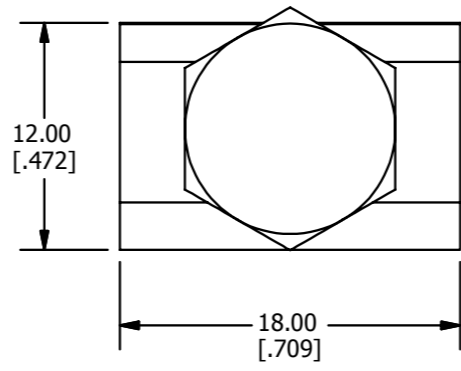

REV	DATE	DESCRIPTION	ECO	BY	C'H'K.
A	07/25/2013	CREATE A SALES DRAWING FOR WILEY CAT.# WILEYLUG8.2	32544	AB	OT

3D VIEW

NOTES:

1. MATERIAL: TIN PLATED COPPER (BODY).
2. ACCOMMODATES: 6-14 AWG.
3. DIMENSIONS IN BRACKETS [] ARE IN INCHES ROUNDED OFF TO THE NEAREST TENTH, UNLESS OTHERWISE SPECIFIED AND ARE FOR REFERENCE ONLY.
4. SEALED AND LABELED CARTON WITH 100 WILEYLUG8.2 WILL BE SHIPPED AS A PACKAGE.

TO ORDER BURNDY PRODUCTS CALL		GROUNDING LUG	
UNITED STATES 1-800-346-4175 (LONDONDERRY, NH)		ITEM NO: 50028869	
CANADA: 1-800-361-6975 (QUEBEC) 1-800-387-6487 (ALL OTHER PROVINCES)		CAT. NO: WILEYLUG8.2	
FOR PRODUCT INFO: http://www.burndy.com		DRAWN BY: A BHARATH 7/25/2013 CHECKER: P KOVALOV 8/9/2013 DSN APRVL: -- MFG APRVL: M STEVENS 8/9/2013 QA APRVL: C KOWALCZYK 8/14/2013 MKT APRVL: S PARSONS 8/9/2013	
PROJECT #:	SIZE	DRAWING NO	
DOCUMENT TYPE: Sales	B	50028870	A
REL LEVEL: Released		SHEET 1 OF 1	