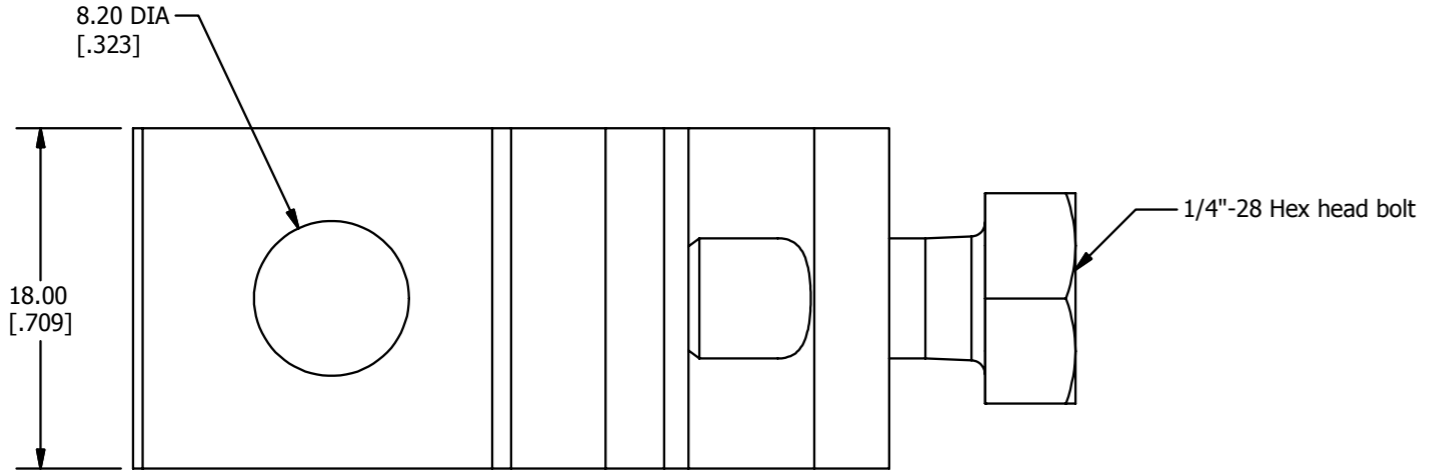

REV	DATE	DESCRIPTION	ECO	BY	C'H'K.
A	07/25/2013	CREATE A SALES DRAWING FOR WILEY CAT.# WILEYLUG8.2	32544	AB	OT

3D VIEW

NOTES:

1. MATERIAL: TIN PLATED COPPER (BODY).
2. ACCOMMODATES: 6-14 AWG.
3. DIMENSIONS IN BRACKETS [] ARE IN INCHES ROUNDED OFF TO THE NEAREST TENTH, UNLESS OTHERWISE SPECIFIED AND ARE FOR REFERENCE ONLY.
4. SEALED AND LABELED CARTON WITH 100 WILEYLUG8.2 WILL BE SHIPPED AS A PACKAGE.

TO ORDER BURNDY PRODUCTS CALL		GROUNDING LUG	
UNITED STATES 1-800-346-4175 (LONDONDERRY, NH)		ITEM NO: 50028869	
CANADA: 1-800-361-6975 (QUEBEC) 1-800-387-6487 (ALL OTHER PROVINCES)		CAT. NO: WILEYLUG8.2	
FOR PRODUCT INFO: http://www.burndy.com		DRAWN BY: A BHARATH 7/25/2013 CHECKER: P KOVALOV 8/9/2013 DSN APRVL: -- MFG APRVL: M STEVENS 8/9/2013 QA APRVL: C KOWALCZYK 8/14/2013 MKT APRVL: S PARSONS 8/9/2013	
PROJECT #:	SIZE	DRAWING NO	
DOCUMENT TYPE: Sales	B	50028870	A
REL LEVEL: Released		SHEET 1 OF 1	