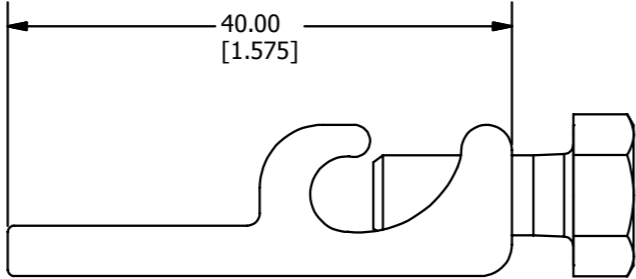

REV	DATE	DESCRIPTION	ECO	BY	C'H'K.
A	07/25/2013	CREATED NEW SALES DRAWING FOR CAT.# WILEYLUG15.8	32545	AB	OT

3D VIEW

NOTES:

1. MATERIAL : TIN PLATED COPPER (BODY).
2. ACCOMMODATES: 6-14 AWG.
3. DIMENSIONS IN BRACKETS [] ARE IN INCHES ROUNDED OFF TO THE NEAREST TENTH, UNLESS OTHERWISE SPECIFIED AND ARE FOR REFERENCE ONLY.
4. SEALED AND LABELED CARTON WITH 100 WILEYLUG15.8 WILL BE SHIPPED AS A PACKAGE.

TO ORDER BURNDY PRODUCTS CALL		GROUNDING LUG	
UNITED STATES 1-800-346-4175 (LONDONDERRY, NH)		ITEM NO: 50028872	
CANADA: 1-800-361-6975 (QUEBEC) 1-800-387-6487 (ALL OTHER PROVINCES)		CAT. NO: WILEYLUG15.8	
FOR PRODUCT INFO: http://www.burndy.com		DRAWN BY: A BHARATH 7/25/2013	
		CHECKER: P KOVALOV 8/6/2013	
		DSN APRV: --	
		MFG APRV: --	
		QA APRV: C KOWALCZYK 8/6/2013	
		MKT APRV: S PARSONS 8/5/2013	
		DRAWING NO	REV
		50028873	A
		SIZE	SHEET 1 OF 1
		B	
		REL LEVEL: Released	