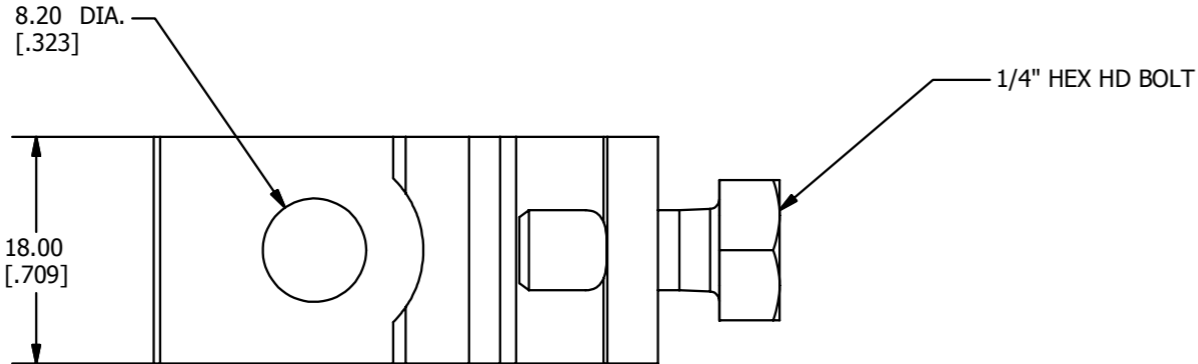

REV	DATE	DESCRIPTION	ECO	BY	C'H'K.
A	07/25/2013	CREATED NEW SALES DRAWING FOR CAT.# WILEYLUG15.8	32545	AB	OT

3D VIEW

NOTES:

1. MATERIAL : TIN PLATED COPPER (BODY).
2. ACCOMMODATES: 6-14 AWG.
3. DIMENSIONS IN BRACKETS [] ARE IN INCHES ROUNDED OFF TO THE NEAREST TENTH, UNLESS OTHERWISE SPECIFIED AND ARE FOR REFERENCE ONLY.
4. SEALED AND LABELED CARTON WITH 100 WILEYLUG15.8 WILL BE SHIPPED AS A PACKAGE.

TO ORDER BURNDY PRODUCTS CALL		GROUNDING LUG	
UNITED STATES 1-800-346-4175 (LONDONDERRY, NH)		ITEM NO: 50028872	
CANADA: 1-800-361-6975 (QUEBEC) 1-800-387-6487 (ALL OTHER PROVINCES)		CAT. NO: WILEYLUG15.8	
FOR PRODUCT INFO: http://www.burndy.com		DRAWN BY: A BHARATH 7/25/2013	
		CHECKER: P KOVALOV 8/6/2013	
		DSN APRV: --	
		MFG APRV: --	
		QA APRV: C KOWALCZYK 8/6/2013	
		MKT APRV: S PARSONS 8/5/2013	
		DRAWING NO	REV
		50028873	A
		SIZE	SHEET 1 OF 1
		B	
		REL LEVEL: Released	