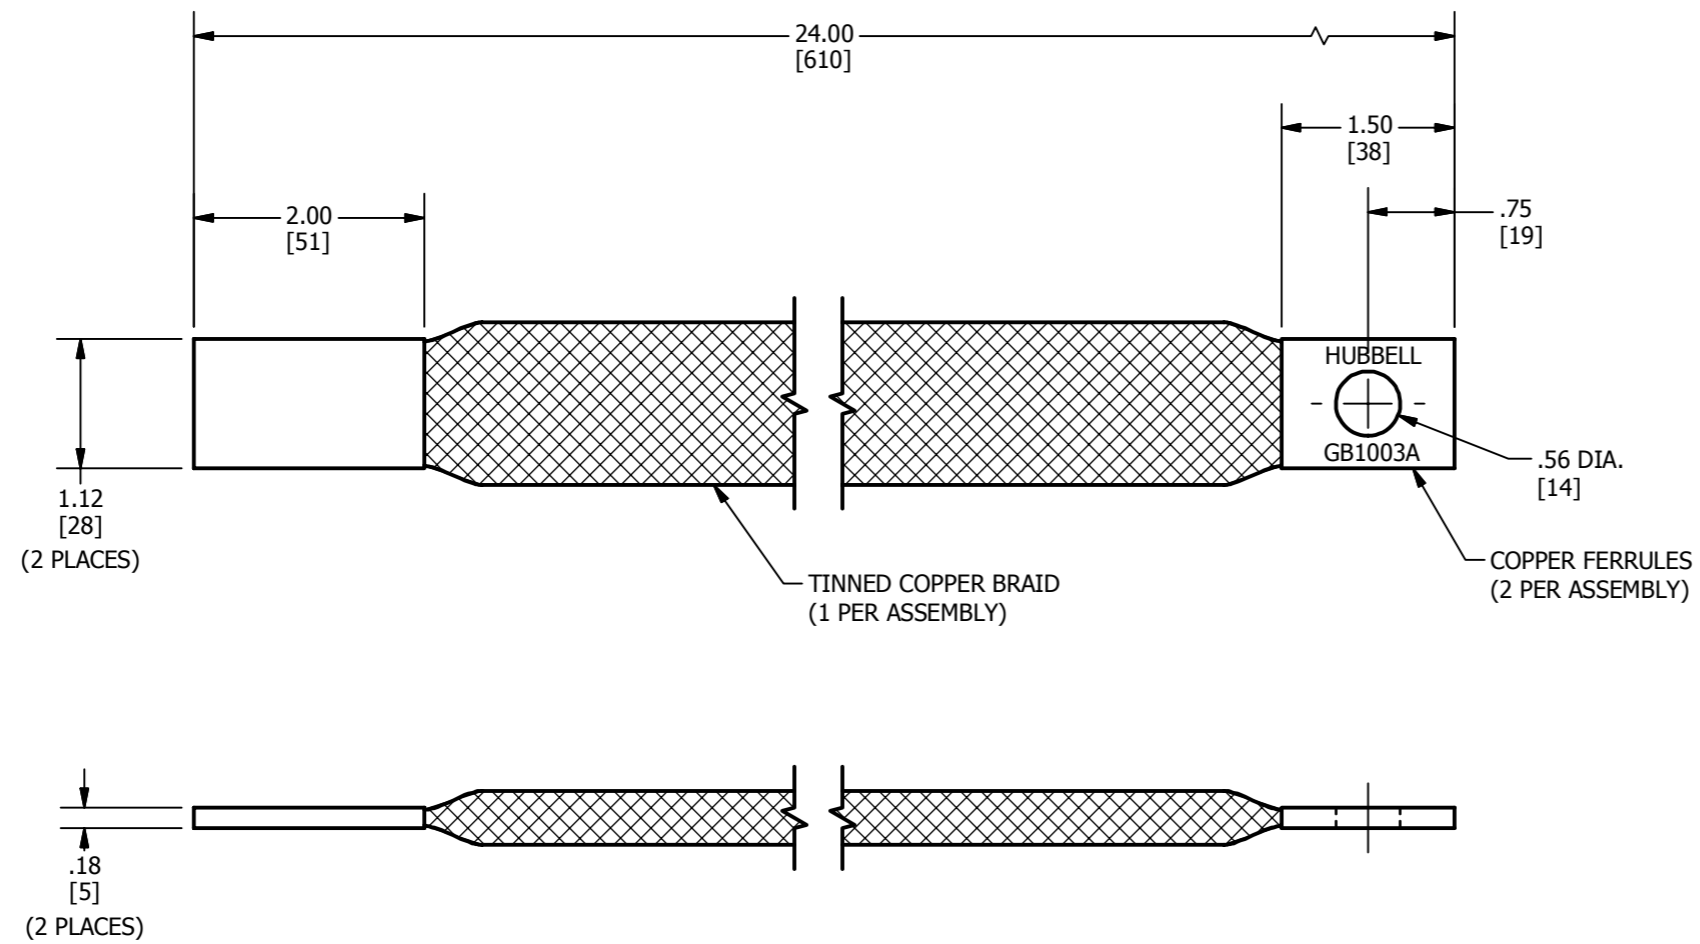

REV	DATE	DESCRIPTION	ECO	BY	CH'K.
A	08/01/2013	NEW SALES DRAWING CREATION	32615	MVP	MB

NOTES:

1. APPROXIMATE AMP RATING: 190A INDOOR, 225A OUTDOOR. THIS RATING MAY VARY WITH AMBIENT CONDITIONS, ORIENTATION OF THE BRAID, AND OTHER SERVICE CONDITIONS.
2. DIMENSIONS IN BRACKETS [ ] ARE IN MILLIMETERS ROUNDED OFF TO THE NEAREST MILLIMETER, UNLESS OTHERWISE NOTED, AND ARE FOR REFERENCE ONLY.

TO ORDER BURNDY® PRODUCTS CALL		BRAID	
UNITED STATES		ITEM NO: GB1003A	
1-800-346-4175 (LONDONDERRY, NH)		CAT. NO: GB1003A	
CANADA:		DRAWN BY: MANIMEKALA 08/01/2013	
1-800-361-6975 (QUEBEC)		CHECKER: T REYNOLDS 08/16/2013	
1-800-387-6487 (ALL OTHER PROVINCES)		DSN APRV: L TROMBLEY 08/20/2013	
FOR PRODUCT INFO: <a href="http://www.burndy.com">http://www.burndy.com</a>		MFG APRV: M STEVENS 08/17/2013	
		QA APRV: J BRODEUR 08/19/2013	
		MKT APRV: K ROBICHEAU 08/19/2013	
PROD FAM: MECHANICAL GROUNDING	DRAWING NO	REV	
PROJECT #: --	50029513	A	
DOCUMENT TYPE: SALES	SIZE		
REL LEVEL: Released	B		
		SHEET 1 OF 1	