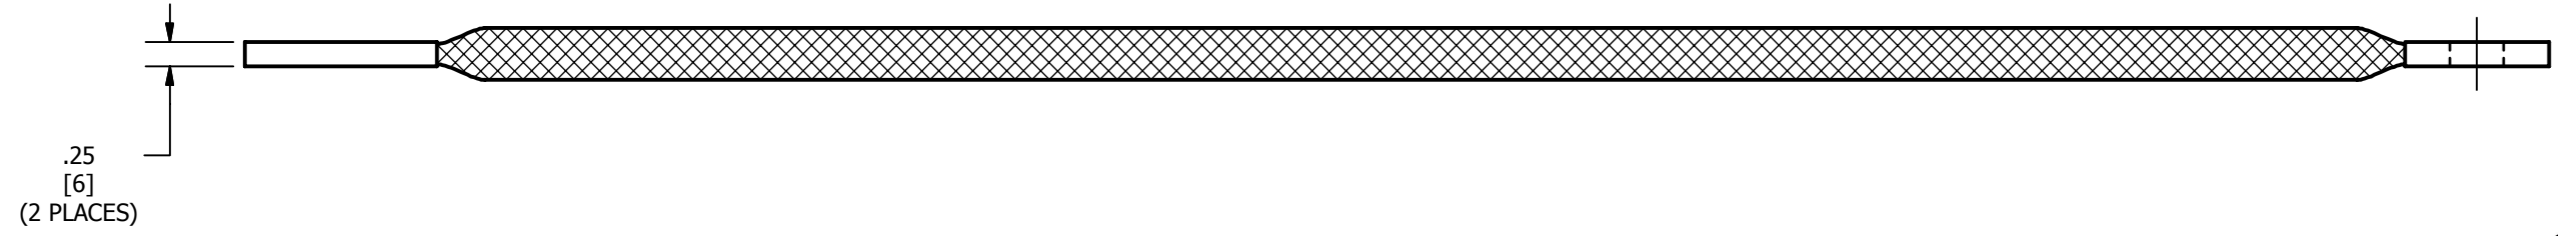

REV	DATE	DESCRIPTION	ECO	BY	C'H'K.
A	08/01/2013	CREATE NEW SALES DRAWINGS FOR GB2005A	32615	MVP	MB

NOTES:

1. APPROXIMATE AMP RATING: 340A INDOOR, 405A OUTDOOR. THIS RATING MAY VARY WITH AMBIENT CONDITIONS, ORIENTATION OF THE BRAID, AND OTHER SERVICE CONDITIONS.
2. DIMENSIONS IN BRACKETS [] ARE IN MILLIMETERS ROUNDED OFF TO THE NEAREST MILLIMETER, UNLESS OTHERWISE NOTED, AND ARE FOR REFERENCE ONLY.

TO ORDER BURNDY® PRODUCTS CALL		BRAID	
UNITED STATES		ITEM NO: GB2005A	
1-800-346-4175 (LONDONDERRY, NH)		CAT. NO: GB2005A	
CANADA:		DRAWN BY: MANIMEKALA 08/01/2013	
1-800-361-6975 (QUEBEC)		CHECKER: T REYNOLDS 08/16/2013	
1-800-387-6487 (ALL OTHER PROVINCES)		DSN APRVL: L TROMBLEY 08/20/2013	
FOR PRODUCT INFO: http://www.burndy.com		MFG APRVL: M STEVENS 08/17/2013	
		QA APRVL: J BRODEUR 08/19/2013	
		MKT APRVL: K ROBICHEAU 08/19/2013	
PROD FAM: MECHANICAL GROUNDING	DRAWING NO	REV	
PROJECT #: --	50029517	A	
DOCUMENT TYPE: SALES	SIZE		
REL LEVEL: Released	B		
		SHEET 1 OF 1	