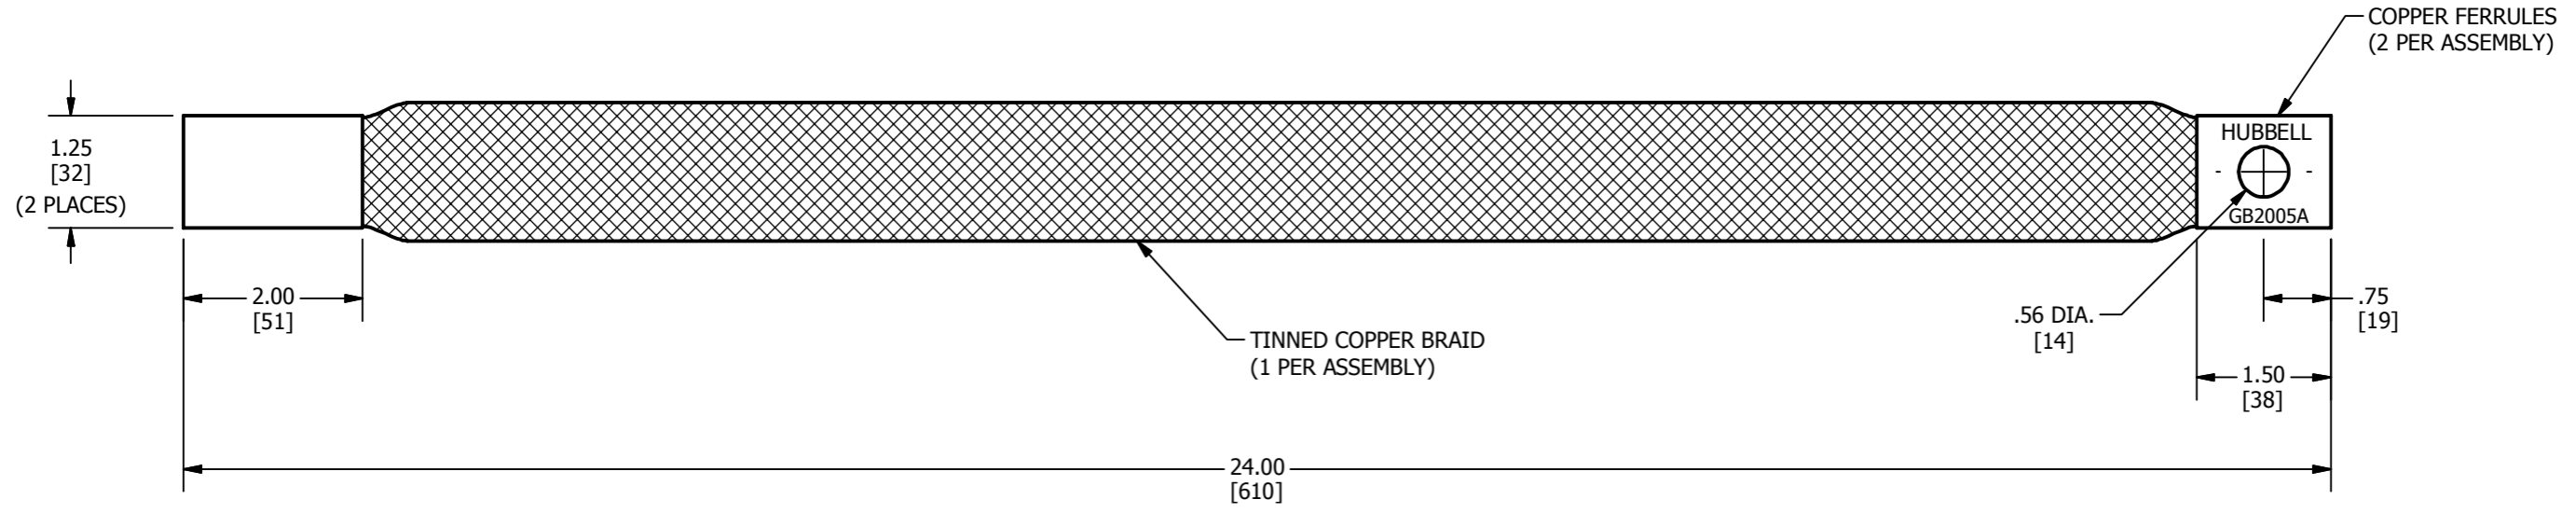

REV	DATE	DESCRIPTION	ECO	BY	C'H'K.
A	08/01/2013	CREATE NEW SALES DRAWINGS FOR GB2005A	32615	MVP	MB

NOTES:

1. APPROXIMATE AMP RATING: 340A INDOOR, 405A OUTDOOR. THIS RATING MAY VARY WITH AMBIENT CONDITIONS, ORIENTATION OF THE BRAID, AND OTHER SERVICE CONDITIONS.
2. DIMENSIONS IN BRACKETS [] ARE IN MILLIMETERS ROUNDED OFF TO THE NEAREST MILLIMETER, UNLESS OTHERWISE NOTED, AND ARE FOR REFERENCE ONLY.

TO ORDER BURNDY® PRODUCTS CALL		BRAID	
UNITED STATES		ITEM NO: GB2005A	
1-800-346-4175 (LONDONDERRY, NH)		CAT. NO: GB2005A	
CANADA:		DRAWN BY: MANIMEKALA 08/01/2013	
1-800-361-6975 (QUEBEC)		CHECKER: T REYNOLDS 08/16/2013	
1-800-387-6487 (ALL OTHER PROVINCES)		DSN APRVL: L TROMBLEY 08/20/2013	
FOR PRODUCT INFO: http://www.burndy.com		MFG APRVL: M STEVENS 08/17/2013	
		QA APRVL: J BRODEUR 08/19/2013	
		MKT APRVL: K ROBICHEAU 08/19/2013	
PROD FAM: MECHANICAL GROUNDING	DRAWING NO	REV	
PROJECT #: --	50029517	A	
DOCUMENT TYPE: SALES	SIZE		
REL LEVEL: Released	B		
		SHEET 1 OF 1	