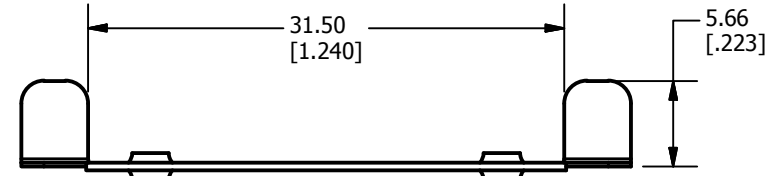

REV	DATE	DESCRIPTION	ECO	BY	C'H'K.
C	05/07/2014	UPDATED THE STAMP FONT SIZE ON THE WEEB-CCR-2	36048	TO	EM

3D VIEW

NOTES:

1. MATERIAL: 304 STAINLESS
2. DIMENSIONS IN BRACKETS [] ARE IN INCHES ROUNDED OFF TO THE NEAREST TENTH, UNLESS OTHERWISE SPECIFIED AND ARE FOR REFERENCE ONLY.

TO ORDER BURNDY PRODUCTS CALL		EQUIPMENT BOND	
UNITED STATES		ITEM NO: 50038555	
1-800-346-4175 (LONDONDERRY, NH)		CAT. NO: WEEB-CCR-2	
CANADA:		DRAWN BY: THAMARAI 4/17/2014	
1-800-361-6975 (QUEBEC)		CHECKER: T. OLENICK 5/9/2014	
1-800-387-6487 (ALL OTHER PROVINCES)		DSN APRVL: T. OLENICK 5/9/2014	
FOR PRODUCT INFO: http://www.burndy.com		MFG APRVL: M. STEVENS 5/9/2014	
		QA APRVL: C. KOWALCZYK 5/9/2014	
		MKT APRVL: S. PARSONS 5/9/2014	
PROD FAM:	DRAWING NO	REV	
PROJECT #:	50038557	C	
DOCUMENT TYPE: Sales	SIZE		
REL LEVEL: Released	B		
		SHEET 1 OF 1	