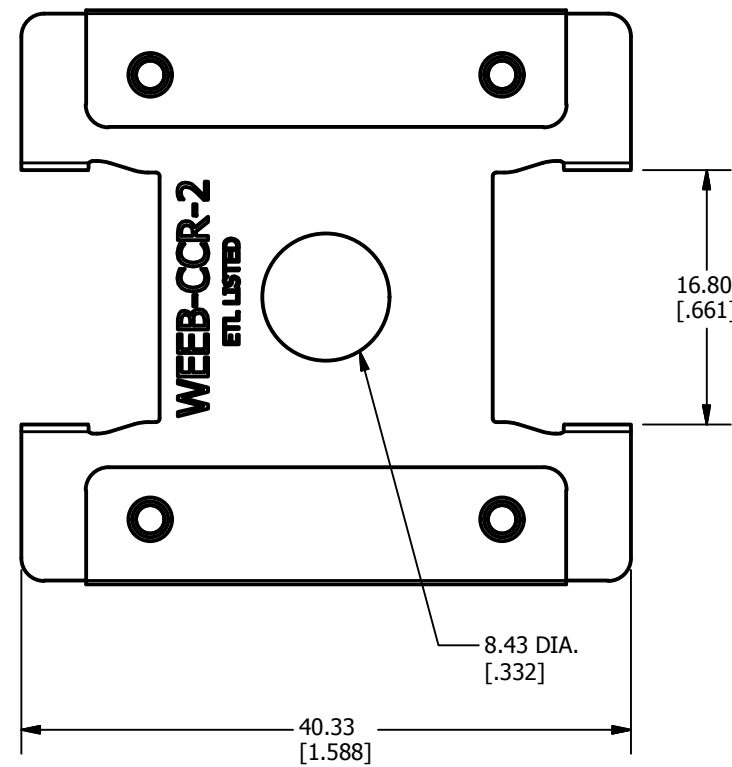

REV	DATE	DESCRIPTION	ECO	BY	C'H'K.
C	05/07/2014	UPDATED THE STAMP FONT SIZE ON THE WEEB-CCR-2	36048	TO	EM

3D VIEW

NOTES:

1. MATERIAL: 304 STAINLESS
2. DIMENSIONS IN BRACKETS [] ARE IN INCHES ROUNDED OFF TO THE NEAREST TENTH, UNLESS OTHERWISE SPECIFIED AND ARE FOR REFERENCE ONLY.

TO ORDER BURNDY PRODUCTS CALL		EQUIPMENT BOND	
UNITED STATES		ITEM NO: 50038555	
1-800-346-4175 (LONDONDERRY, NH)		CAT. NO: WEEB-CCR-2	
CANADA:		DRAWN BY: THAMARAI 4/17/2014	
1-800-361-6975 (QUEBEC)		CHECKER: T. OLENICK 5/9/2014	
1-800-387-6487 (ALL OTHER PROVINCES)		DSN APRVL: T. OLENICK 5/9/2014	
FOR PRODUCT INFO: http://www.burndy.com		MFG APRVL: M. STEVENS 5/9/2014	
		QA APRVL: C. KOWALCZYK 5/9/2014	
		MKT APRVL: S. PARSONS 5/9/2014	
PROD FAM:	DRAWING NO	REV	
PROJECT #:	50038557	C	
DOCUMENT TYPE: Sales	SIZE		
REL LEVEL: Released	B		
		SHEET 1 OF 1	