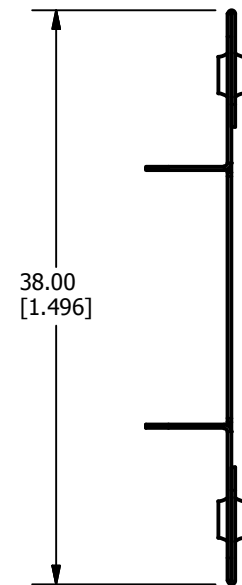

REV	DATE	DESCRIPTION	ECO	BY	C'H'K.
C	05/07/2014	UPDATED THE STAMP FONT SIZE ON THE WEEB-CCR-2	36048	TO	EM

3D VIEW

NOTES:

1. MATERIAL: 304 STAINLESS
2. DIMENSIONS IN BRACKETS [] ARE IN INCHES ROUNDED OFF TO THE NEAREST TENTH, UNLESS OTHERWISE SPECIFIED AND ARE FOR REFERENCE ONLY.

TO ORDER BURNDY PRODUCTS CALL		EQUIPMENT BOND	
UNITED STATES		ITEM NO: 50038555	
1-800-346-4175 (LONDONDERRY, NH)		CAT. NO: WEEB-CCR-2	
CANADA:		DRAWN BY: THAMARAI 4/17/2014	
1-800-361-6975 (QUEBEC)		CHECKER: T. OLENICK 5/9/2014	
1-800-387-6487 (ALL OTHER PROVINCES)		DSN APRVL: T. OLENICK 5/9/2014	
FOR PRODUCT INFO: http://www.burndy.com		MFG APRVL: M. STEVENS 5/9/2014	
		QA APRVL: C. KOWALCZYK 5/9/2014	
		MKT APRVL: S. PARSONS 5/9/2014	
PROD FAM:	DRAWING NO	REV	
PROJECT #:	50038557	C	
DOCUMENT TYPE: Sales	SIZE		
REL LEVEL: Released	B		
		SHEET 1 OF 1	