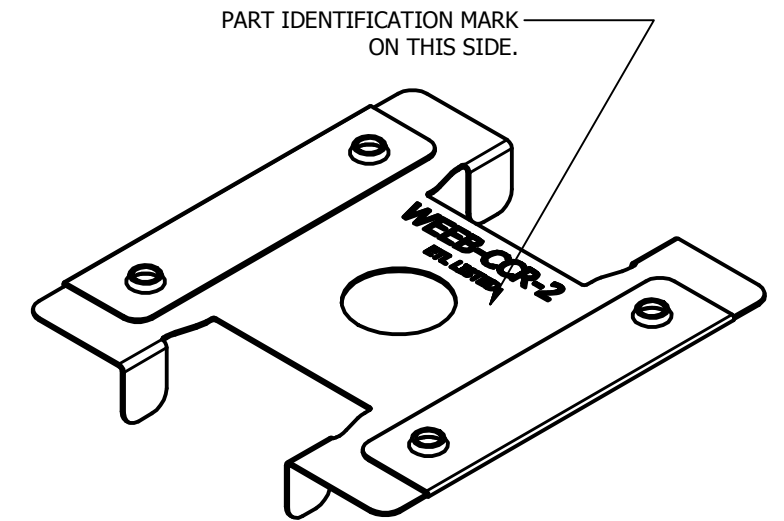

REV	DATE	DESCRIPTION	ECO	BY	C'H'K.
C	05/07/2014	UPDATED THE STAMP FONT SIZE ON THE WEEB-CCR-2	36048	TO	EM

3D VIEW

NOTES:

1. MATERIAL: 304 STAINLESS
2. DIMENSIONS IN BRACKETS [] ARE IN INCHES ROUNDED OFF TO THE NEAREST TENTH, UNLESS OTHERWISE SPECIFIED AND ARE FOR REFERENCE ONLY.