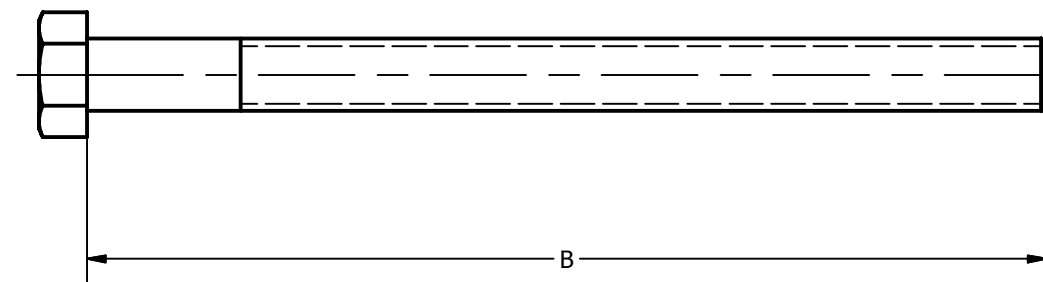

CATALOG NUMBER	THREAD SIZE	'B' LENGHT (Inches)
25X50HEBBOX	1/4-20	1/2 [M13]
25X62HEBBOX	1/4-20	5/8 [M16]
25X75HEBBOX	1/4-20	3/4 [M19]
31X100HEBBOX	5/16-18	1 [M24]
31X125HEBBOX	5/16-18	1-1/4 [M30]
31X150HEBBOX	5/16-18	1-1/2 [M36]
31X175HEBBOX	5/16-18	1-3/4 [M42]
31X200HEBBOX	5/16-18	2 [M48]
31X250HEBBOX	5/16-18	2-1/2 [M64]
31X300HEBBOX	5/16-18	3 [M76]
31X50HEBBOX	5/16-18	1/2 [M13]
31X62HEBBOX	5/16-18	5/8 [M16]
31X75HEBBOX	5/16-18	5/8 [M16]
38X325HEBBOX	3/8-16	3-1/4 [M80]
38X350HEBBOX	3/8-16	3-1/2 [M90]
38X400HEBBOX	3/8-16	4 [M100]
38X450HEBBOX	3/8-16	4-1/2 [M114]
38X500HEBBOX	3/8-16	5 [M127]
38X50HEBBOX	3/8-16	1/2 [M13]
38X62HEBBOX	3/8-16	5/8 [M16]
38X75HEBBOX	3/8-16	3/4 [M19]
38X88HEBBOX	3/8-16	7/8 [M22]
44X150HEBBOX	7/16-14	1-1/2 [M39]
44X200HEBBOX	7/16-14	2 [M48]
50X400HABBOX	1/2-13	4 [M100]
50X500HABBOX	1/2-13	5 [M127]
50X75HEBBOX	1/2-13	3/4 [M19]
62X100HEBBOX	5/8-11	1 [M24]
62X125HEBBOX	5/8-11	1-1/4 [M30]
62X150HEBBOX	5/8-11	1-1/2 [M39]
62X175HEBBOX	5/8-11	1-3/4 [M42]

REV	DATE	DESCRIPTION	ECO	BY	C'H'K.
A	04/08/2014	DRAWING RELEASED	35732	MVP	MB

NOTES:

1. MATERIAL : SILICON BRONZE
2. DIMENSIONS IN BRACKETS [] ARE IN MILLIMETERS ROUNDED OFF TO THE NEAREST MILLIMETER, UNLESS OTHERWISE SPECIFIED AND ARE FOR REFERENCE ONLY.