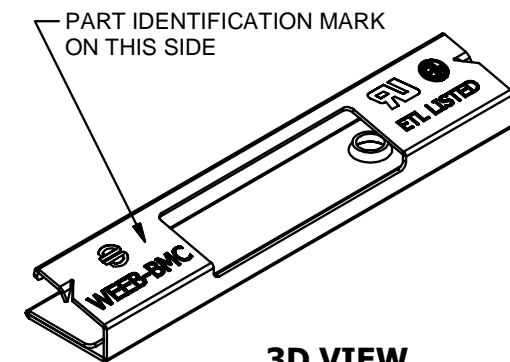

REV	DATE	DESCRIPTION	ECO	BY	C'H'K.
B	08/26/2014	SALES DRAWING UPDATED FOR CAT. # WEEB-BMC	37598	TS	EM

NOTES:

1. MATERIAL: 304 STAINLESS
2. DIMENSIONS IN BRACKETS [] ARE IN INCHES ROUNDED OFF TO THE NEAREST TENTH, UNLESS OTHERWISE SPECIFIED AND ARE FOR REFERENCE ONLY.