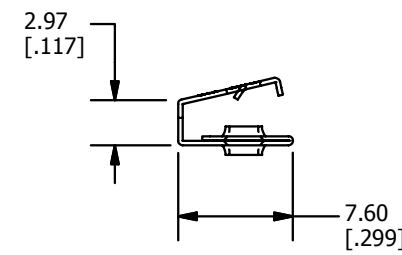

REV	DATE	DESCRIPTION	ECO	BY	C'H'K.
B	08/26/2014	SALES DRAWING UPDATED FOR CAT. # WEEB-BMC	37598	TS	EM

NOTES:

1. MATERIAL: 304 STAINLESS
2. DIMENSIONS IN BRACKETS [] ARE IN INCHES ROUNDED OFF TO THE NEAREST TENTH, UNLESS OTHERWISE SPECIFIED AND ARE FOR REFERENCE ONLY.

TO ORDER BURNDY PRODUCTS CALL UNITED STATES 1-800-346-4175 (LONDONDERRY, NH) CANADA: 1-800-361-6975 (QUEBEC) 1-800-387-6487 (ALL OTHER PROVINCES) FOR PRODUCT INFO: http://www.burndy.com		MID CLAMP WEEB	
		ITEM NO: 50038427 CAT. NO: WEEB-BMC	
DRAWN BY: E TAMIL 8/26/2014 CHECKER: E MARTIN 8/26/2014 DSN APRVL: E MARTIN 8/26/2014 MFG APRVL: -- QA APRVL: C KOWALCZYK 8/26/2014 MKT APRVL: S PARSONS 8/26/2014			
PROD FAM: WILEY PROJECT #: _____ DOCUMENT TYPE: Sales REL LEVEL: Released	SIZE: B	DRAWING NO: 50043748 SHEET 1 OF 1	REV: B