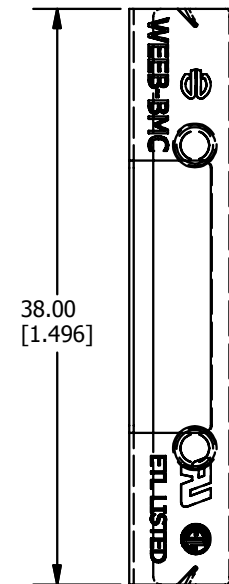

REV	DATE	DESCRIPTION	ECO	BY	C'H'K.
B	08/26/2014	SALES DRAWING UPDATED FOR CAT. # WEEB-BMC	37598	TS	EM

NOTES:

1. MATERIAL: 304 STAINLESS
2. DIMENSIONS IN BRACKETS [] ARE IN INCHES ROUNDED OFF TO THE NEAREST TENTH, UNLESS OTHERWISE SPECIFIED AND ARE FOR REFERENCE ONLY.

TO ORDER BURNDY PRODUCTS CALL UNITED STATES 1-800-346-4175 (LONDONDERRY, NH) CANADA: 1-800-361-6975 (QUEBEC) 1-800-387-6487 (ALL OTHER PROVINCES) FOR PRODUCT INFO: http://www.burndy.com		MID CLAMP WEEB	
		ITEM NO: 50038427 CAT. NO: WEEB-BMC	
DRAWN BY: E TAMIL 8/26/2014 CHECKER: E MARTIN 8/26/2014 DSN APRVL: E MARTIN 8/26/2014 MFG APRVL: -- QA APRVL: C KOWALCZYK 8/26/2014 MKT APRVL: S PARSONS 8/26/2014			
PROD FAM: WILEY PROJECT #: _____ DOCUMENT TYPE: Sales REL LEVEL: Released	SIZE: B	DRAWING NO: 50043748 SHEET 1 OF 1	REV: B