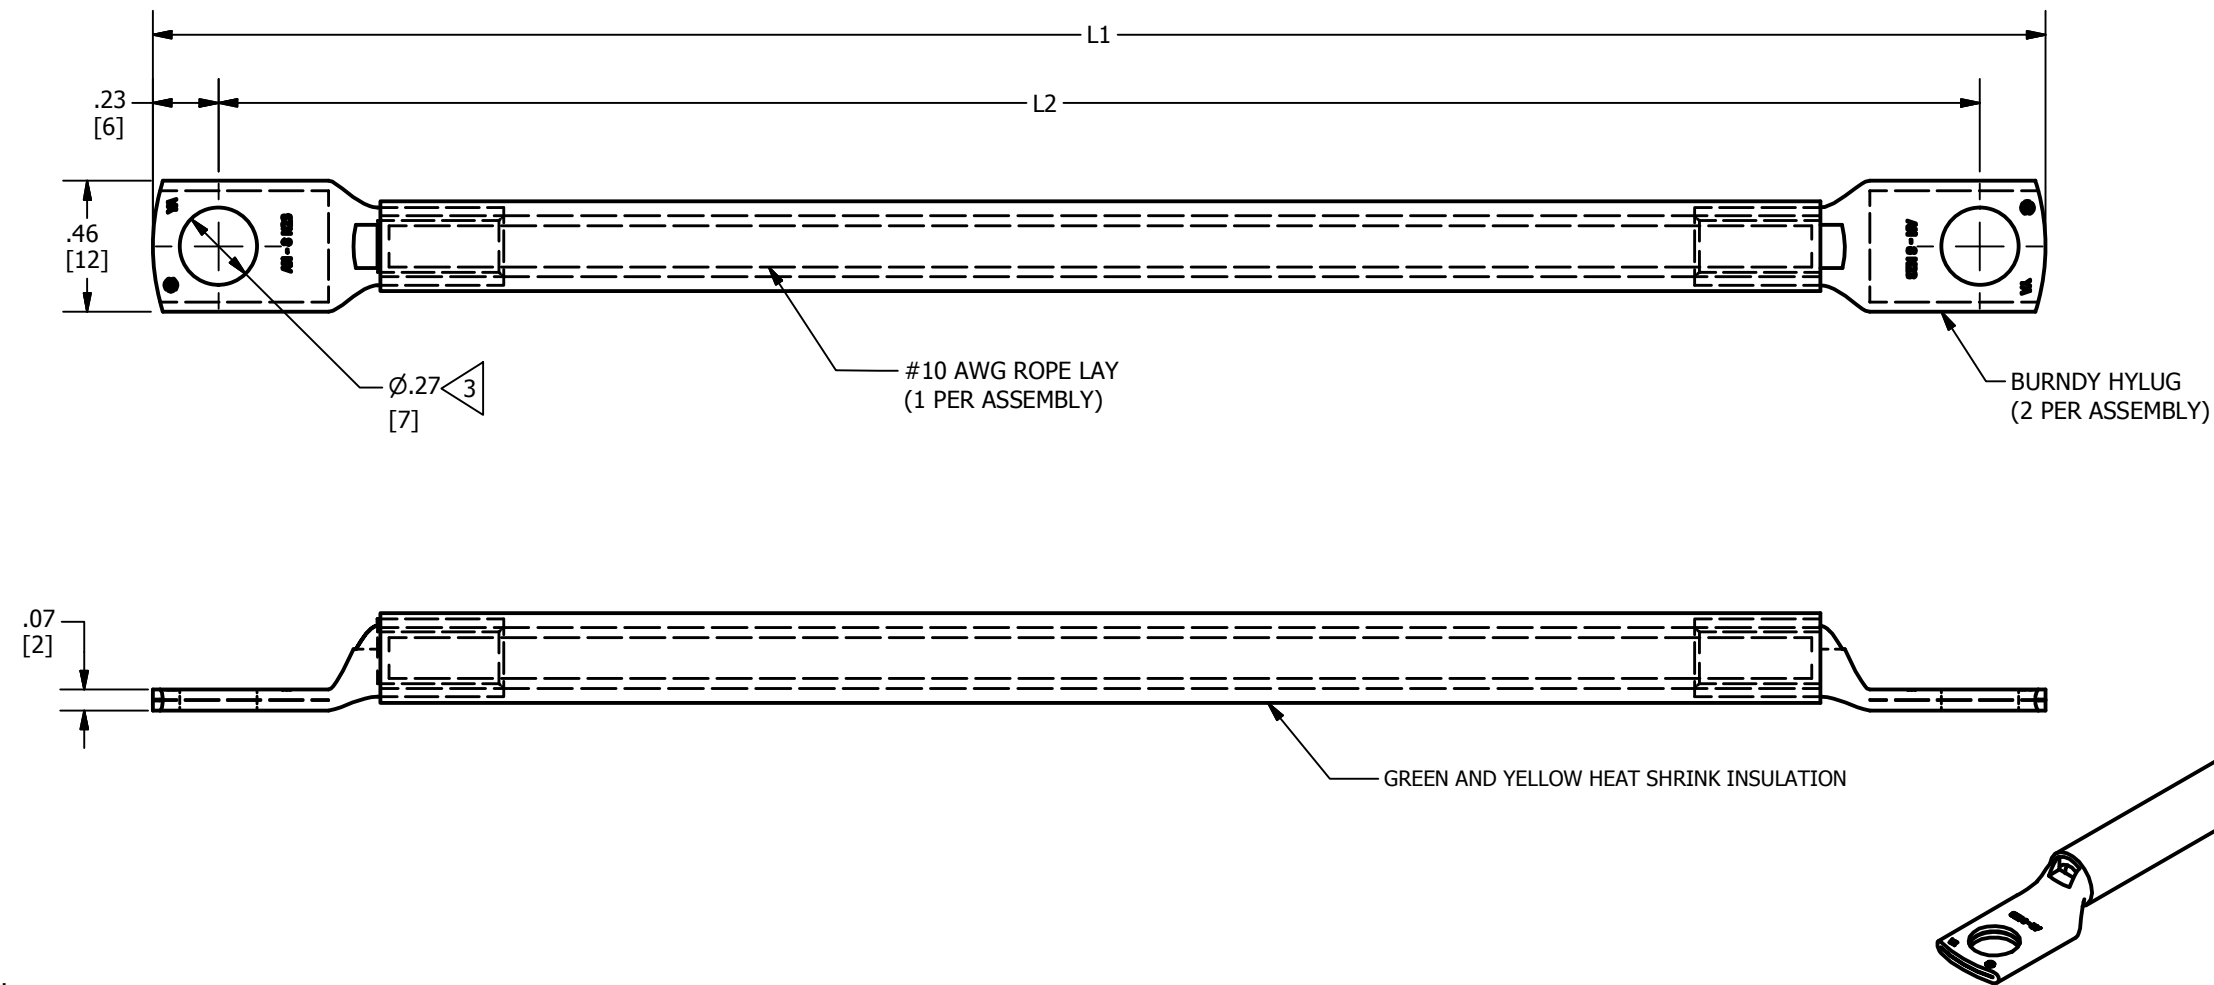

CATALOG NO.	ITEM NO.	L1	L2
CCY10L7LT14GY	50047526	7.46	7.00
CCY10L9LT14GY	50047527	9.46	9.00
CCY10L12LT14GY	50047528	12.46	12.00
CCY10L14LT14GY	50047529	14.46	14.00
CCY10L18LT14GY	50047530	18.46	18.00
CCY10L24LT14GY	50089035	24.46	24.00
CCY10L30LT14GY	50089036	30.46	30.00

REV	DATE	DESCRIPTION	ECO	BY	C'H'K.
D	1/5/2018	MU UPDATED	48291	PP	VS

NOTES:

- DIMENSIONS IN BRACKETS [] ARE IN MILLIMETERS ROUNDED OFF TO THE NEAREST MILLIMETER, UNLESS OTHERWISE NOTED, AND ARE FOR REFERENCE ONLY.
- MATERIAL:
 ROPELAY - TIN PLATED COPPER
 LUG - TIN PLATED COPPER
 INSULATION - POLYEFIN