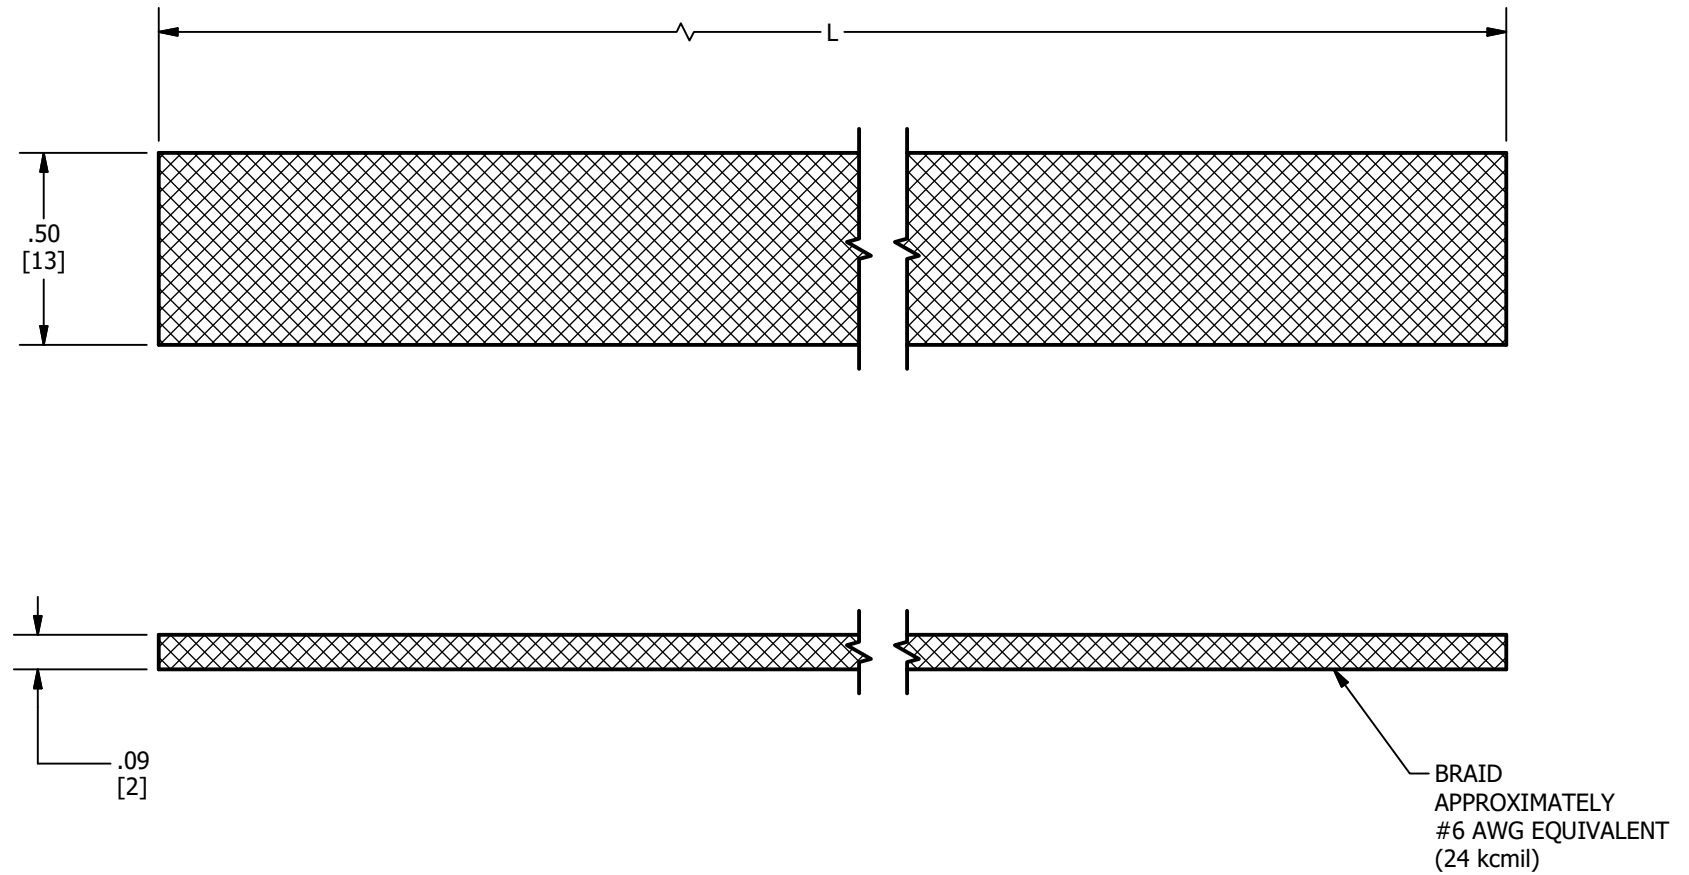

DRAWING# 50049474				
ITEM NO.	CATALOG NO.	LENGTH		
		L (IN)	L (FT)	L [mm]
332798	BB024L12	12	1.0	[305]
10109682	BB024L18	18	1.5	[457]
10112863	BB024L24	24	2.0	[610]
50100930	BB024L36	36	3.0	[915]
25021131	BB024L60	60	5.0	[1524]
10027017	BB024L72	72	6.0	[1829]
25019024	BB024L108	108	9.0	[2743]
25016624	BB024L120	120	10.0	[3048]
000995	BB024L180	180	15.0	[4572]
33215U	BB024L240	240	20.0	[6096]
25017985	BB024L300	300	25.0	[7620]
25015222	BB024L325	325	27.1	[8255]
332726	BB024L480	480	40.0	[12192]
332361	BB024L600	600	50.0	[15240]
332925	BB024L1200	1200	100.0	[30480]
50094348	BB024L1800	1800	150.0	[45720]
10006817	BB024L2400	2400	200.0	[60960]
332410	BB024L3000	3000	250.0	[76200]
332553	BB024L6000	6000	500	[152400]
25017777	BB024L7200	7200	600.0	[182880]
50094348	BB024L1800	1800	150.0	[45720]

REV	DATE	DESCRIPTION	ECO	BY	C'H'K.
B	06/14/2019	FOCUS REQUEST FPN1906042	49825	JL	BE

NOTES:

1. DIMENSIONS IN BRACKETS [] ARE IN MILLIMETERS ROUNDED OFF TO THE NEAREST MILLIMETER, UNLESS OTHERWISE SPECIFIED AND ARE FOR REFERENCE ONLY.
2. MATERIAL:
TIN PLATED COPPER
3. FOR OTHER BRAID SIZES, REFERENCE DRAWING #10110676.
4. AVAILABLE IN OTHER LENGTHS UPON REQUEST.
5. LONG LENGTHS MAY NOT BE ONE CONTINUOUS PIECE.