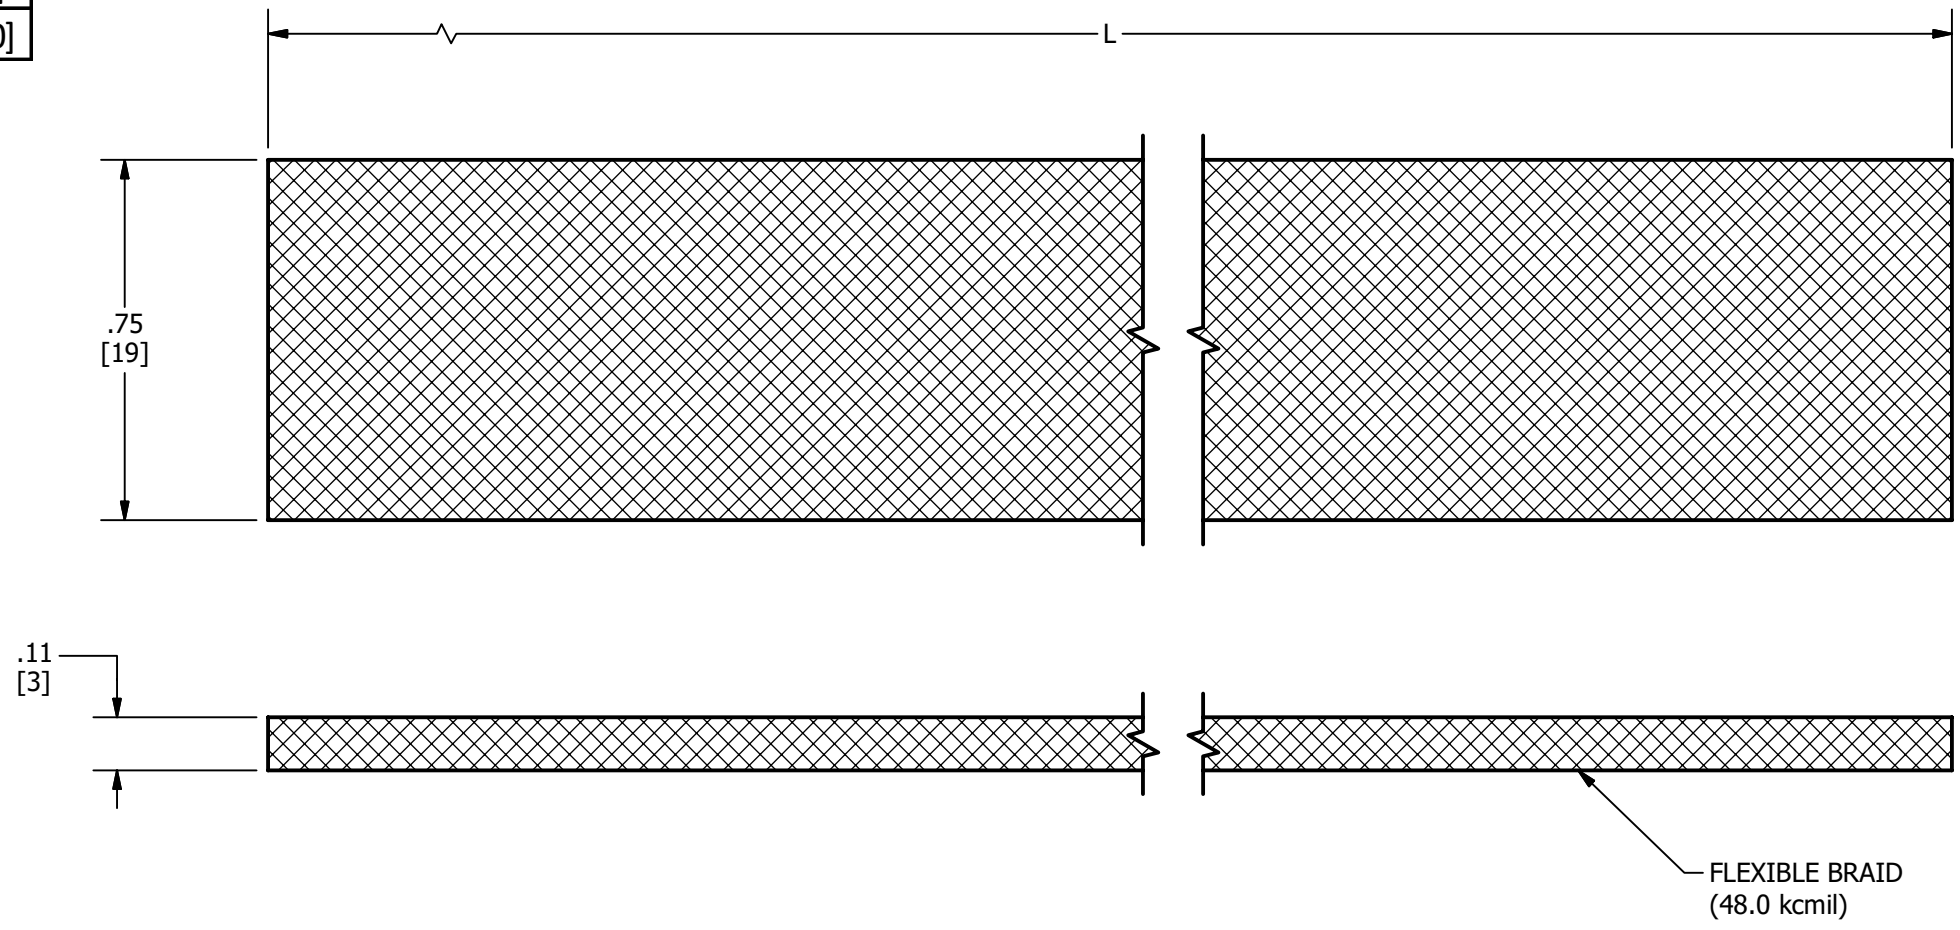

DRAWING# 50049475				
ITEM NO.	CATALOG NO.	LENGTH		
		L (IN)	L (FT)	L [mm]
50047576	BB048L300	300	25.0	[7620]
50050359	BB048L600	600	50.0	[15240]
25006215	BB048L720	720	60.0	[18288]
25004012	BB048L1200	1200	100.0	[30480]
25009251	BB048L3000	3000	250.0	[76200]
50067113	BB048L12000	12000	1000.0	[304800]

REV	DATE	DESCRIPTION	ECO	BY	CHK.
C	11/20/2019	HATCHING UPDATED TO SHOW THE BRAID REALISTIC	52547	PB	RG

NOTES:

1. DIMENSIONS IN BRACKETS [] ARE IN MILLIMETERS ROUNDED OFF TO THE NEAREST MILLIMETER, UNLESS OTHERWISE SPECIFIED AND ARE FOR REFERENCE ONLY.
2. MATERIAL : TIN PLATED COPPER
3. APPROXIMATE AWG SIZE : #3 AWG
4. FOR OTHER BRAID SIZES, REFERENCE DRAWING #10110676.
5. AVAILABLE IN OTHER LENGTHS UPON REQUEST.
6. LONG LENGTHS MAY NOT BE ONE CONTINUOUS PIECE.