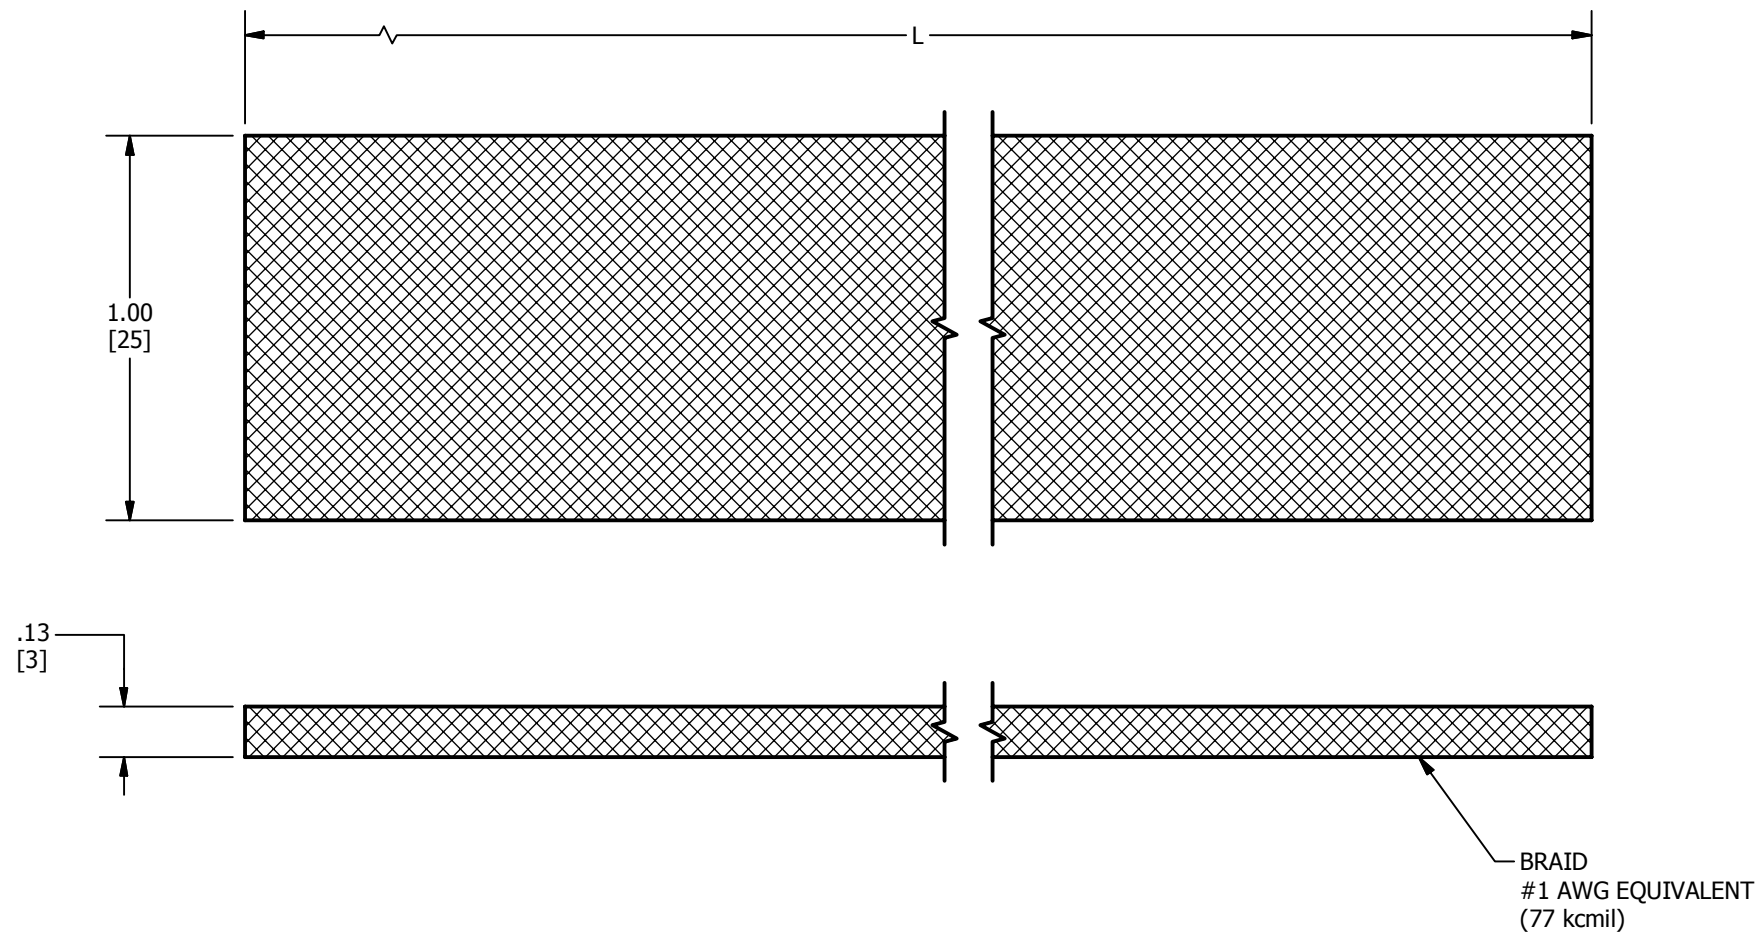

DRAWING# 50049477				
ITEM NO.	CATALOG NO.	LENGTH		
		L (IN)	L (FT)	L [mm]
332957	BB077L12	12	1.0	[305]
332973	BB077L18	18	1.5	[457]
25003605	BB077L30	30	2.5	[762]
25017570	BB077L48	48	4.0	[1219]
33215J	BB077L60	60	5.0	[1524]
50041117	BB077L72	72	6.0	[1829]
33204J	BB077L120	120	10.0	[3048]
003221	BB077L144	144	12.0	[3658]
25021653	BB077L180	180	15.0	[4572]
33283L	BB077L240	240	20.0	[6096]
25003245	BB077L288	288	24.0	[7315]
332288	BB077L300	300	25.0	[7620]
001338	BB077L360	360	30.0	[9144]
25018468	BB077L384	384	32.0	[9754]
25018467	BB077L396	396	33.0	[10058]
25004272	BB077L480	480	40.0	[12192]
33293G	BB077L600	600	50.0	[15240]
25015782	BB077L624	624	52.0	[15850]
33205Q	BB077L660	660	55.0	[16764]
332193	BB077L720	720	60.0	[18288]
33209U	BB077L840	840	70.0	[21336]
332186	BB077L900	900	75.0	[22860]
081012	BB077L1200	1200	100.0	[30480]
25021325	BB077L1440	1440	120.0	[36576]
25003928	BB077L1500	1500	125.0	[38100]
332445	BB077L1800	1800	150.0	[45720]
3320AX	BB077L2400	2400	200.0	[60960]
332989	BB077L3000	3000	250.0	[76200]
25021410	BB077L3600	3600	300.0	[91440]
50057317	BB077L3937	3937	328.1	[100000]
50072752	BB077L5676	5676	473.0	[144170]
33286T	BB077L6000	6000	500.0	[152400]
332378	BB077L8000	8000	666.7	[203200]
33203W	BB077L12000	12000	1000.0	[304800]

REV	DATE	DESCRIPTION	ECO	BY	C'H.K.
C	06/15/2016	FOCUS FPN1606034	44095	JR	MB

NOTES:

1. DIMENSIONS IN BRACKETS [] ARE IN MILLIMETERS ROUNDED OFF TO THE NEAREST MILLIMETER, UNLESS OTHERWISE SPECIFIED AND ARE FOR REFERENCE ONLY.
2. MATERIAL:
TIN PLATED COPPER.
3. FOR OTHER BRAID SIZES, REFERENCE DRAWING #10110676.
4. AVAILABLE IN OTHER LENGTHS UPON REQUEST.
5. LONG LENGTHS MAY NOT BE ONE CONTINUOUS PIECE.