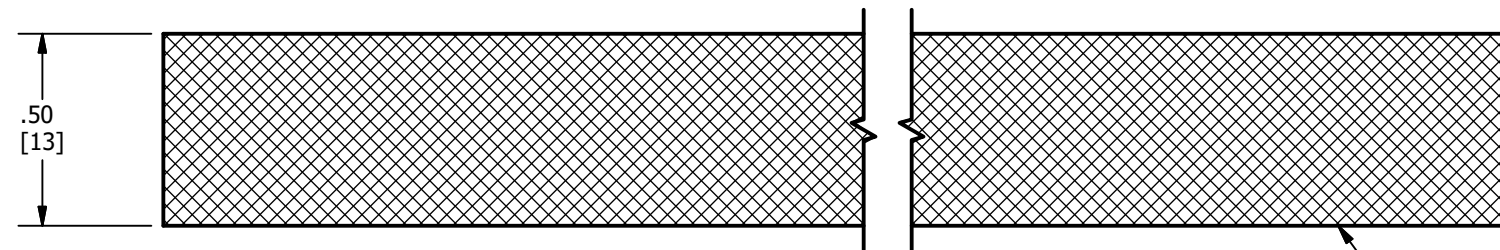

DRAWING# 50049480

REV	DATE	DESCRIPTION	ECO	BY	C'H'K.
A	09/22/2014	NEW DRAWING CREATED	37902	PB	DD

ITEM NO.	CATALOG NO.	LENGTH		
		L (IN)	L (FT)	L [mm]
25015482	BB300L36	36	3.0	[914]
25017633	BB300L48	48	4.0	[1219]
081029	BB300L120	120	10.0	[3048]
332747	BB300L144	144	12.0	[3658]
50096790	BB300L180	180	15.0	[4572]
332736	BB300L240	240	20.0	[6096]
3321AE	BB300L300	300	25.0	[7620]
25020036	BB300L360	360	30.0	[9144]
3320RX	BB300L600	600	50.0	[15240]
25016627	BB300L720	720	60.0	[18288]
332383	BB300L900	900	75.0	[22860]
25017261	BB300L1200	1200	100.0	[30480]
25003422	BB300L1320	1320	110.0	[33528]
001485	BB300L3000	3000	250.0	[76200]
10026414	BB300L3600	3600	300.0	[91440]
10081675	BB300L6000	6000	500.0	[152400]

BRAID
300 kcmil

NOTES:

1. DIMENSIONS IN BRACKETS [] ARE IN MILLIMETERS ROUNDED OFF TO THE NEAREST MILLIMETER, UNLESS OTHERWISE SPECIFIED AND ARE FOR REFERENCE ONLY.
2. MATERIAL:
TIN PLATED COPPER
3. FOR OTHER BRAID SIZES, REFERENCE DRAWING #10110676.
4. AVAILABLE IN OTHER LENGTHS UPON REQUEST.
5. LONG LENGTHS MAY NOT BE ONE CONTINUOUS PIECE.