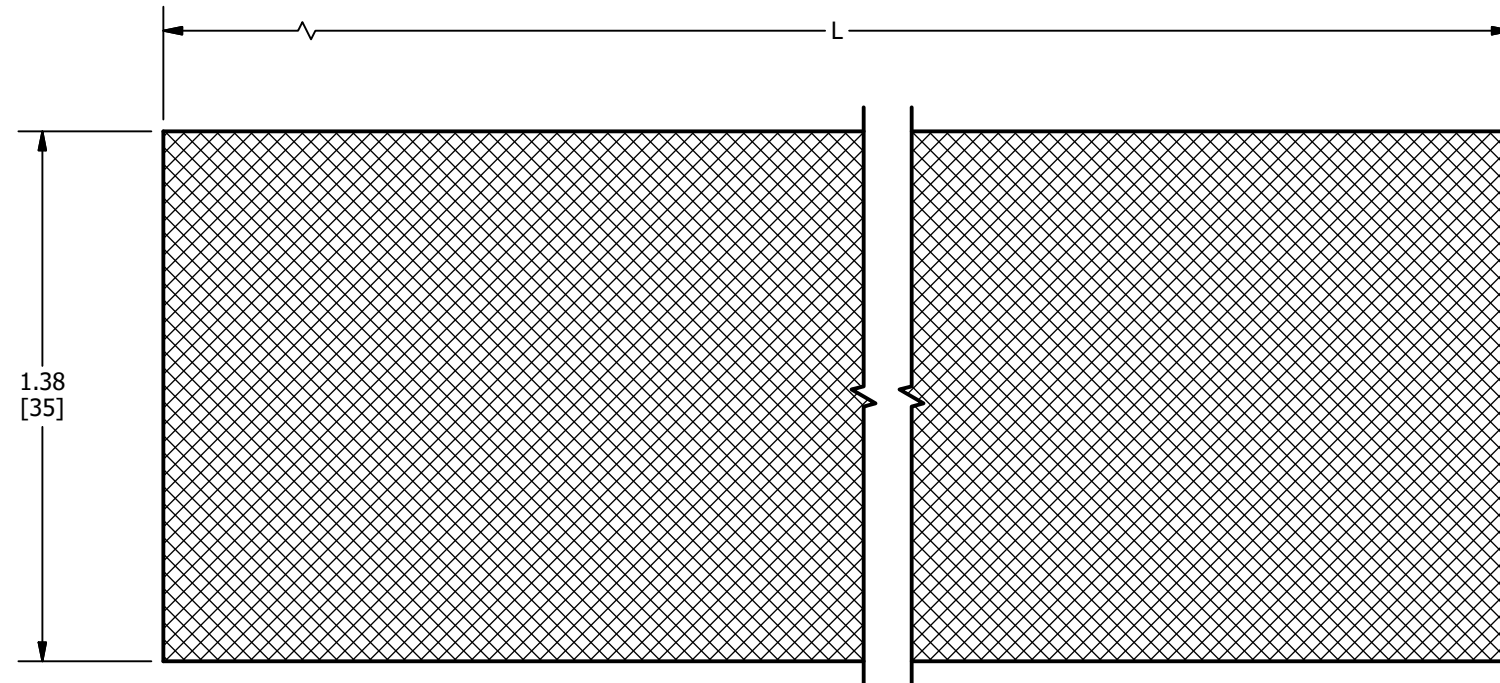

DRAWING# 50049480

REV	DATE	DESCRIPTION	ECO	BY	C'H'K.
A	09/22/2014	NEW DRAWING CREATED	37902	PB	DD

ITEM NO.	CATALOG NO.	LENGTH		
		L (IN)	L (FT)	L [mm]
25015482	BB300L36	36	3.0	[914]
25017633	BB300L48	48	4.0	[1219]
081029	BB300L120	120	10.0	[3048]
332747	BB300L144	144	12.0	[3658]
50096790	BB300L180	180	15.0	[4572]
332736	BB300L240	240	20.0	[6096]
3321AE	BB300L300	300	25.0	[7620]
25020036	BB300L360	360	30.0	[9144]
3320RX	BB300L600	600	50.0	[15240]
25016627	BB300L720	720	60.0	[18288]
332383	BB300L900	900	75.0	[22860]
25017261	BB300L1200	1200	100.0	[30480]
25003422	BB300L1320	1320	110.0	[33528]
001485	BB300L3000	3000	250.0	[76200]
10026414	BB300L3600	3600	300.0	[91440]
10081675	BB300L6000	6000	500.0	[152400]

BRAID
300 kcmil

NOTES:

1. DIMENSIONS IN BRACKETS [] ARE IN MILLIMETERS ROUNDED OFF TO THE NEAREST MILLIMETER, UNLESS OTHERWISE SPECIFIED AND ARE FOR REFERENCE ONLY.
2. MATERIAL:
TIN PLATED COPPER
3. FOR OTHER BRAID SIZES, REFERENCE DRAWING #10110676.
4. AVAILABLE IN OTHER LENGTHS UPON REQUEST.
5. LONG LENGTHS MAY NOT BE ONE CONTINUOUS PIECE.